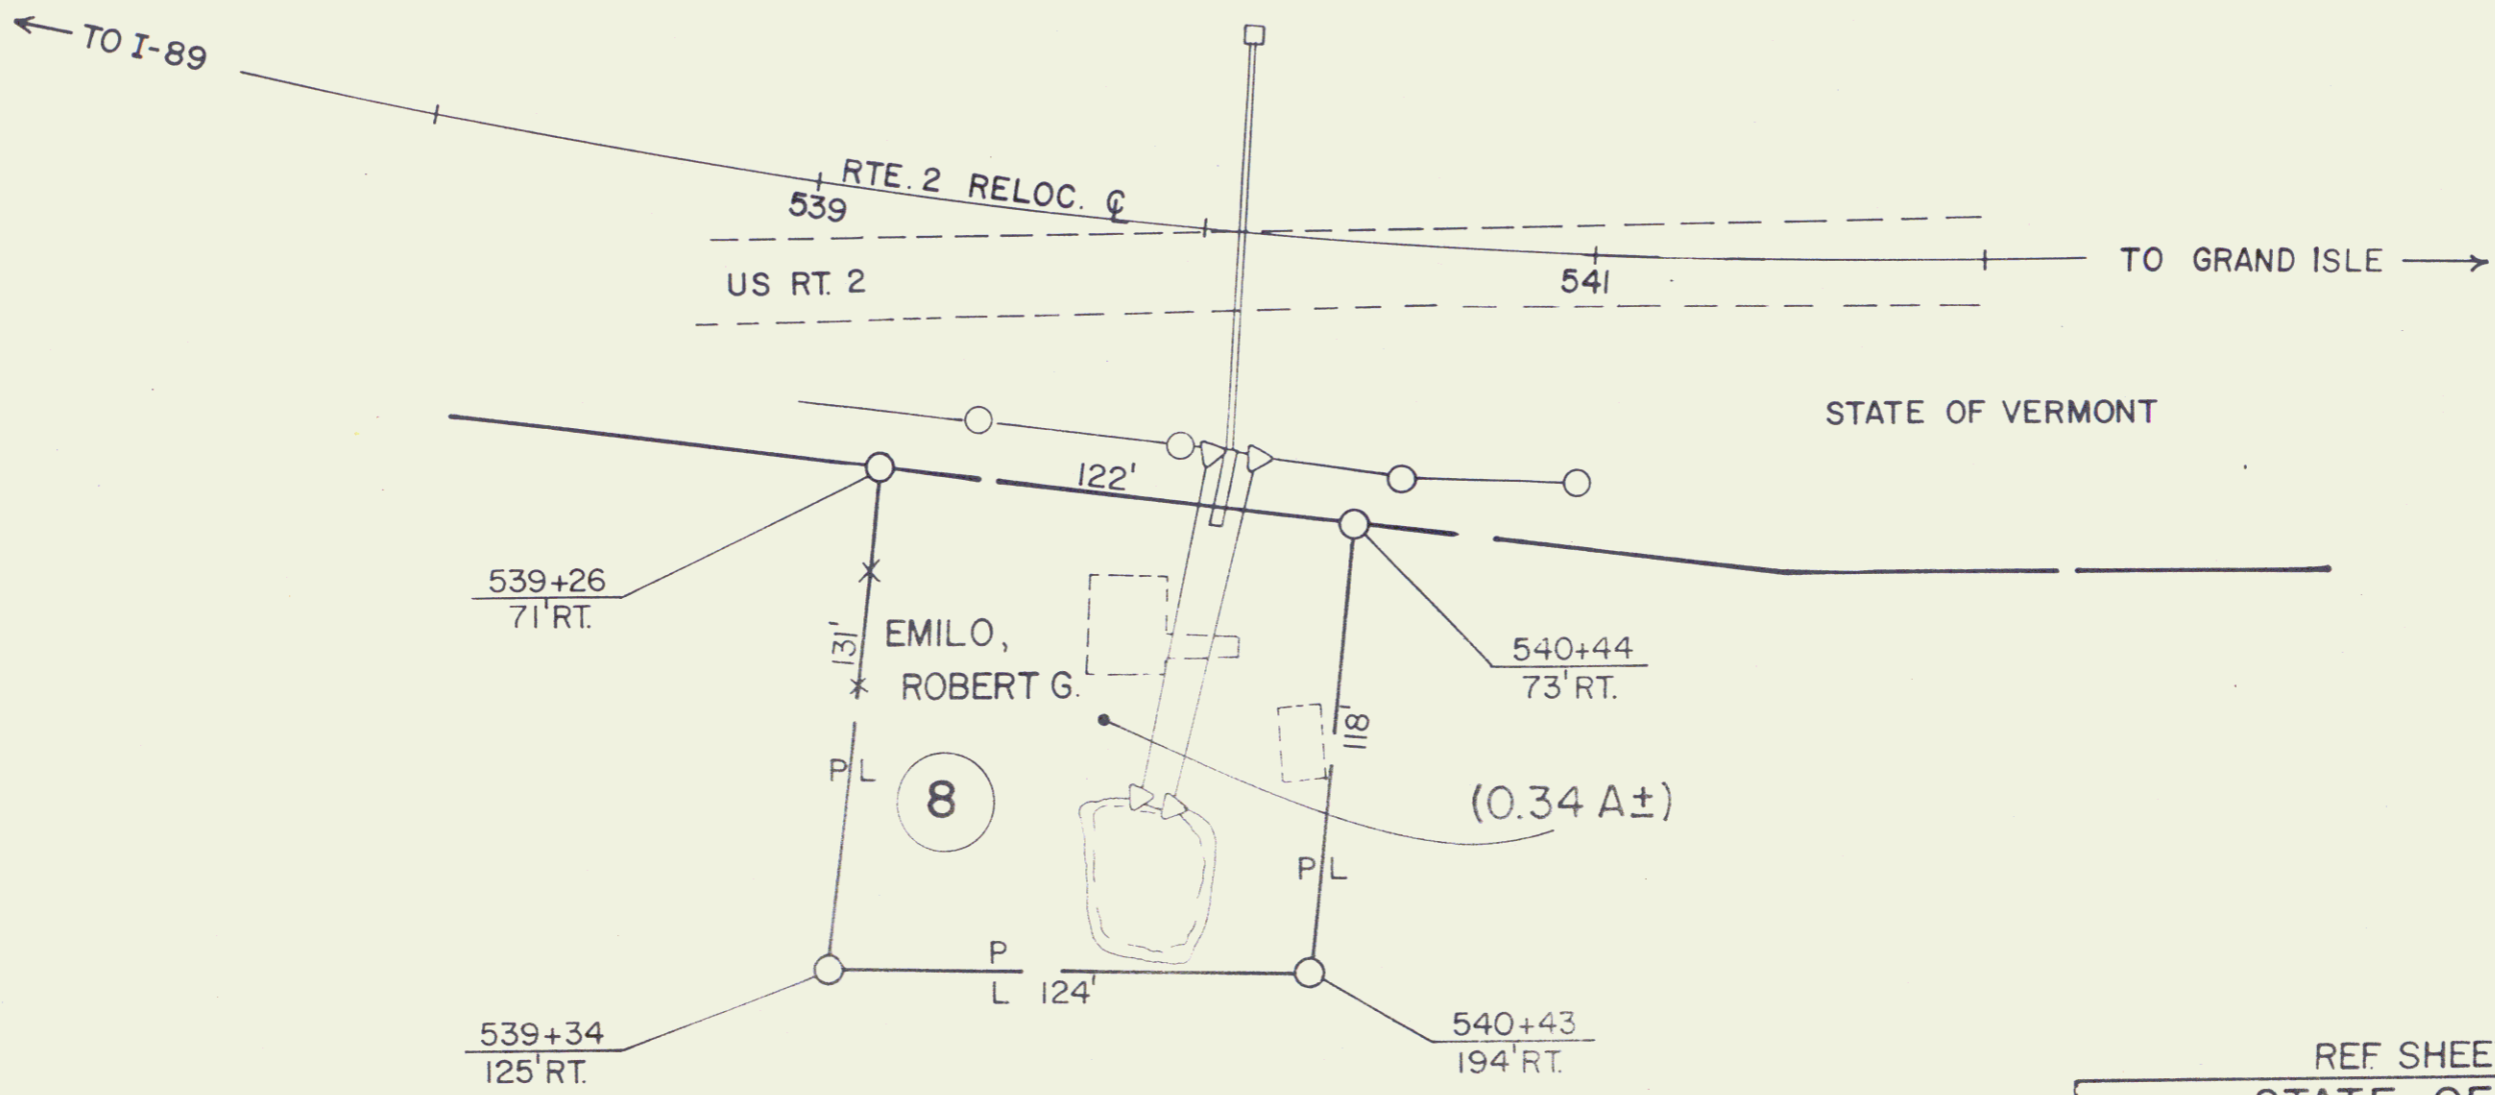

MYRTLE L. MUMLEY TO ROBERT G. EMILO
 BY W.D. DATED MAY 17, 1976, AND RECORDED
 IN BK.33 PG. 367-8, IN THE TOWN OF SO. HERO M.P. 0482

ROBERT G. EMILO TO STATE OF VERMONT
 BY WD ON 10/4/83 IN S. HERO L.R. BK 41/476

REF SHEET 23 OF 32		
STATE OF VERMONT AGENCY OF TRANSPORTATION		
TOWN OF SO. HERO		40
SO. HERO F028-1(5)		
APPROX SCALE 1" = 50'	DATE 6-16-83	DRAWN BY D.E.M.