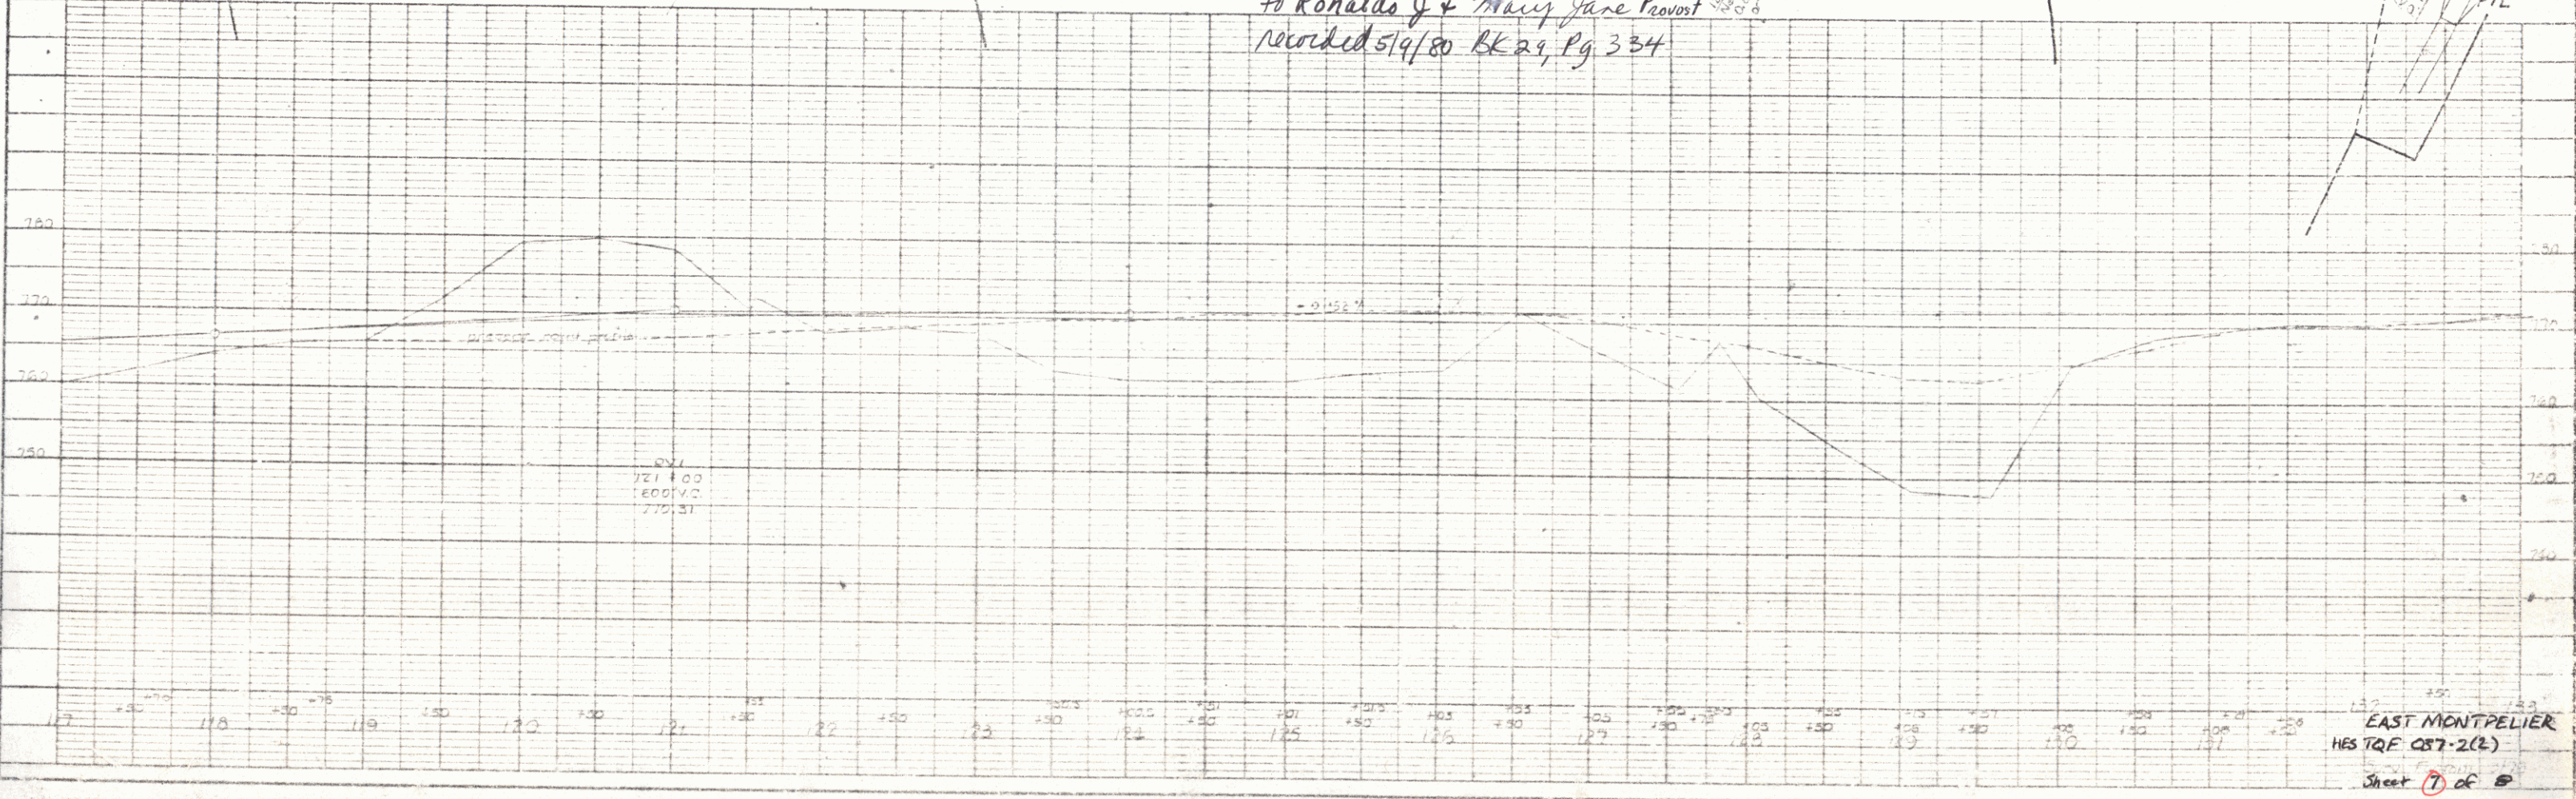

*Just Claim Deed
to Ronaldo J & Mary Jane Provost
Recorded 5/19/80 BK 29, Pg 334*

PLAN

DATE	1/15/80
BY	J.M.
CHECKED BY	J.M.
SCALE	AS SHOWN
PROJECT	STATE ROAD 102
LOCATION	STATE ROAD 102
DESCRIPTION	CONSTRUCTION OF ROAD

PROFILE

DATE	1/15/80
BY	J.M.
CHECKED BY	J.M.
SCALE	AS SHOWN
PROJECT	STATE ROAD 102
LOCATION	STATE ROAD 102
DESCRIPTION	CONSTRUCTION OF ROAD