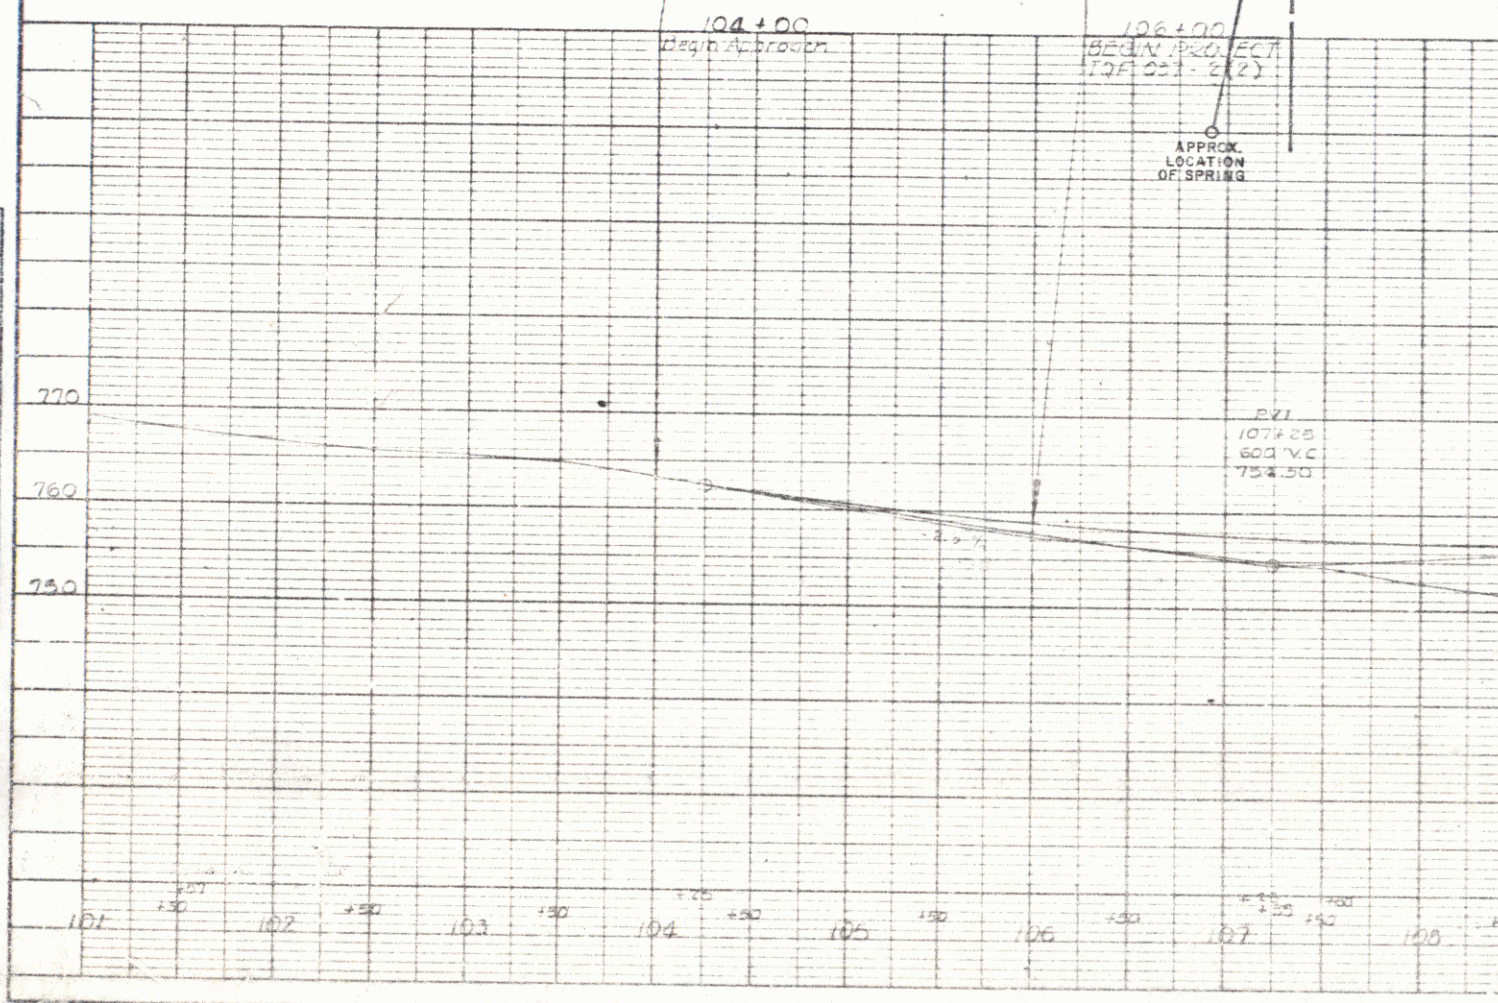

PROFILE	INVENTOR	DATE
	PLOTTED	BY
NOTE BOOK	GRADE CHECKER	
No.	& S.V. INITIALS	
	PLANNING/DESIGN/CONSTRUCTION	

K&E