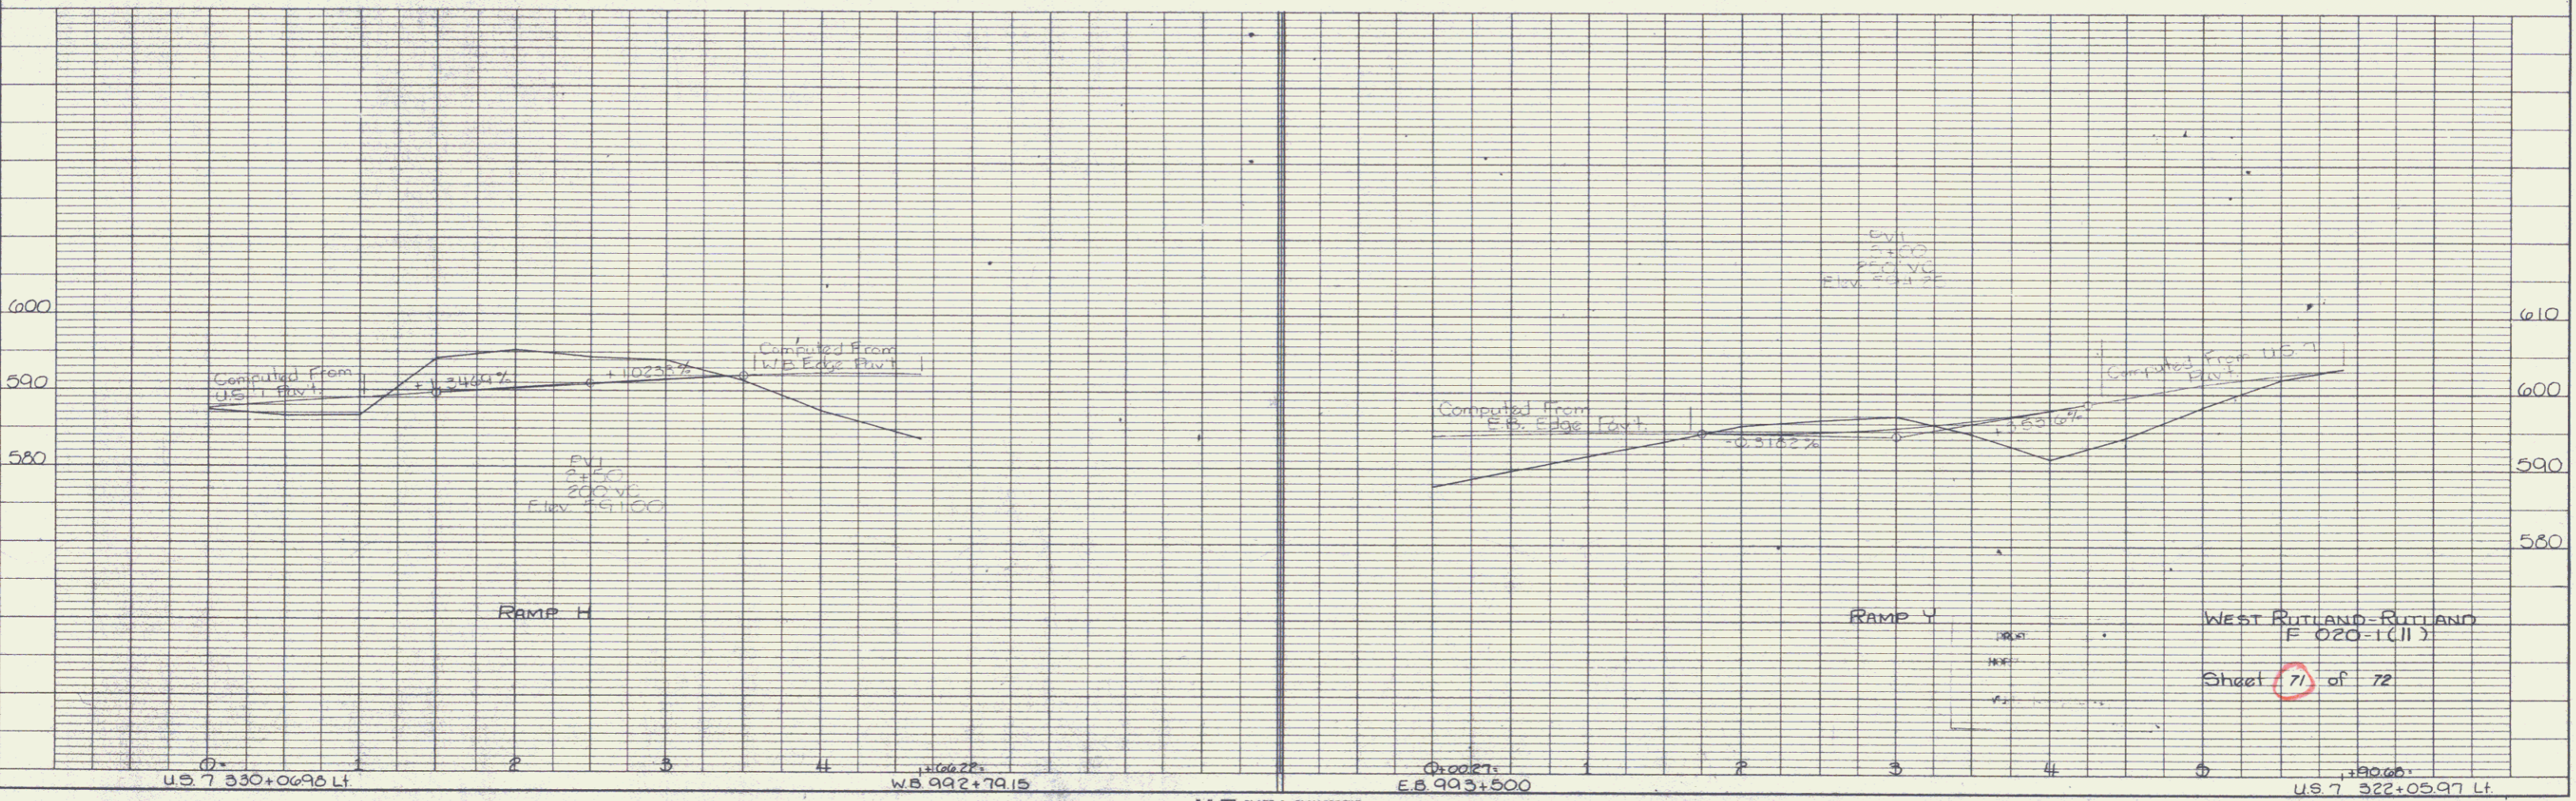

PLAN	DESIGNED	DATE
	PLOTTED	BY
NOTE BOOK	CHECKED	
NO.	BY	

PROFILE	DESIGNED	DATE
	PLOTTED	BY
NOTE BOOK	CHECKED	
NO.	BY