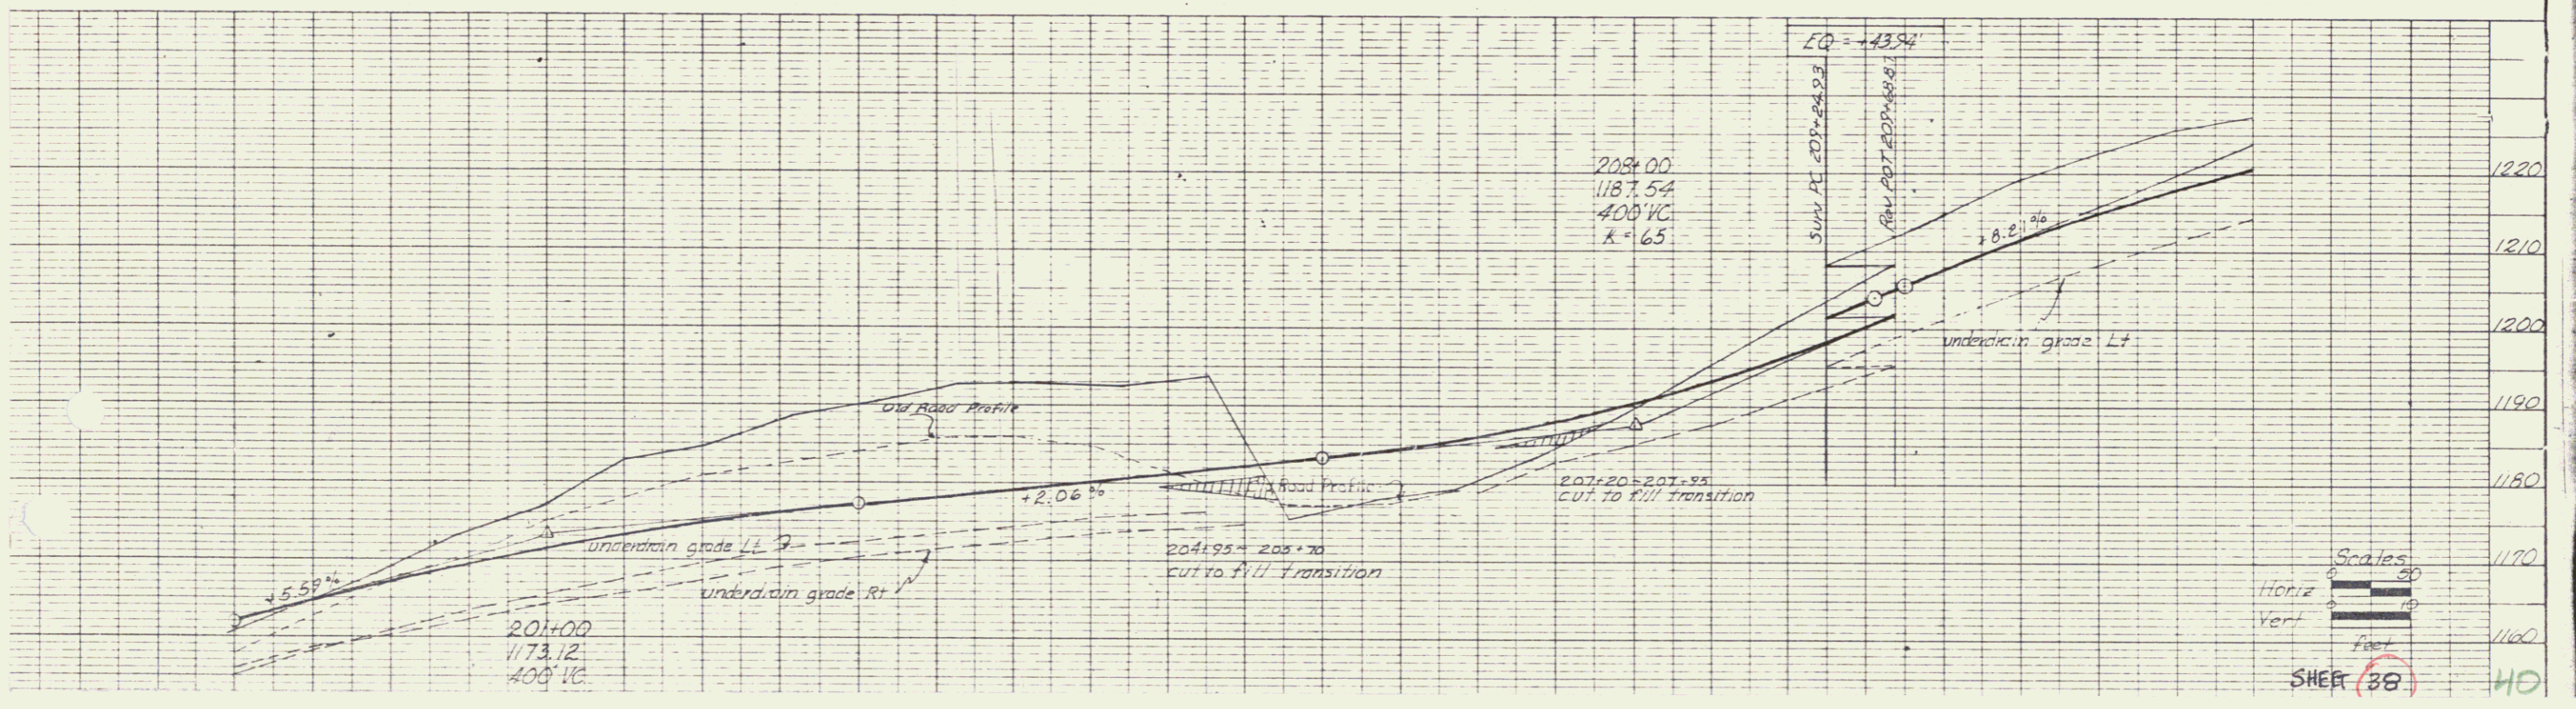

APPROACH TYPICAL  
 ML 158+50 ft  
 ML 217+45 ft  
 ML 234+05 ft  
 ML 287+00 ft  
 ML 300+00 ft  
 ML 351+72 ft

Scales  
 Horiz 1" = 20'  
 Vert 1" = 10'  
 SHEET 38 HD