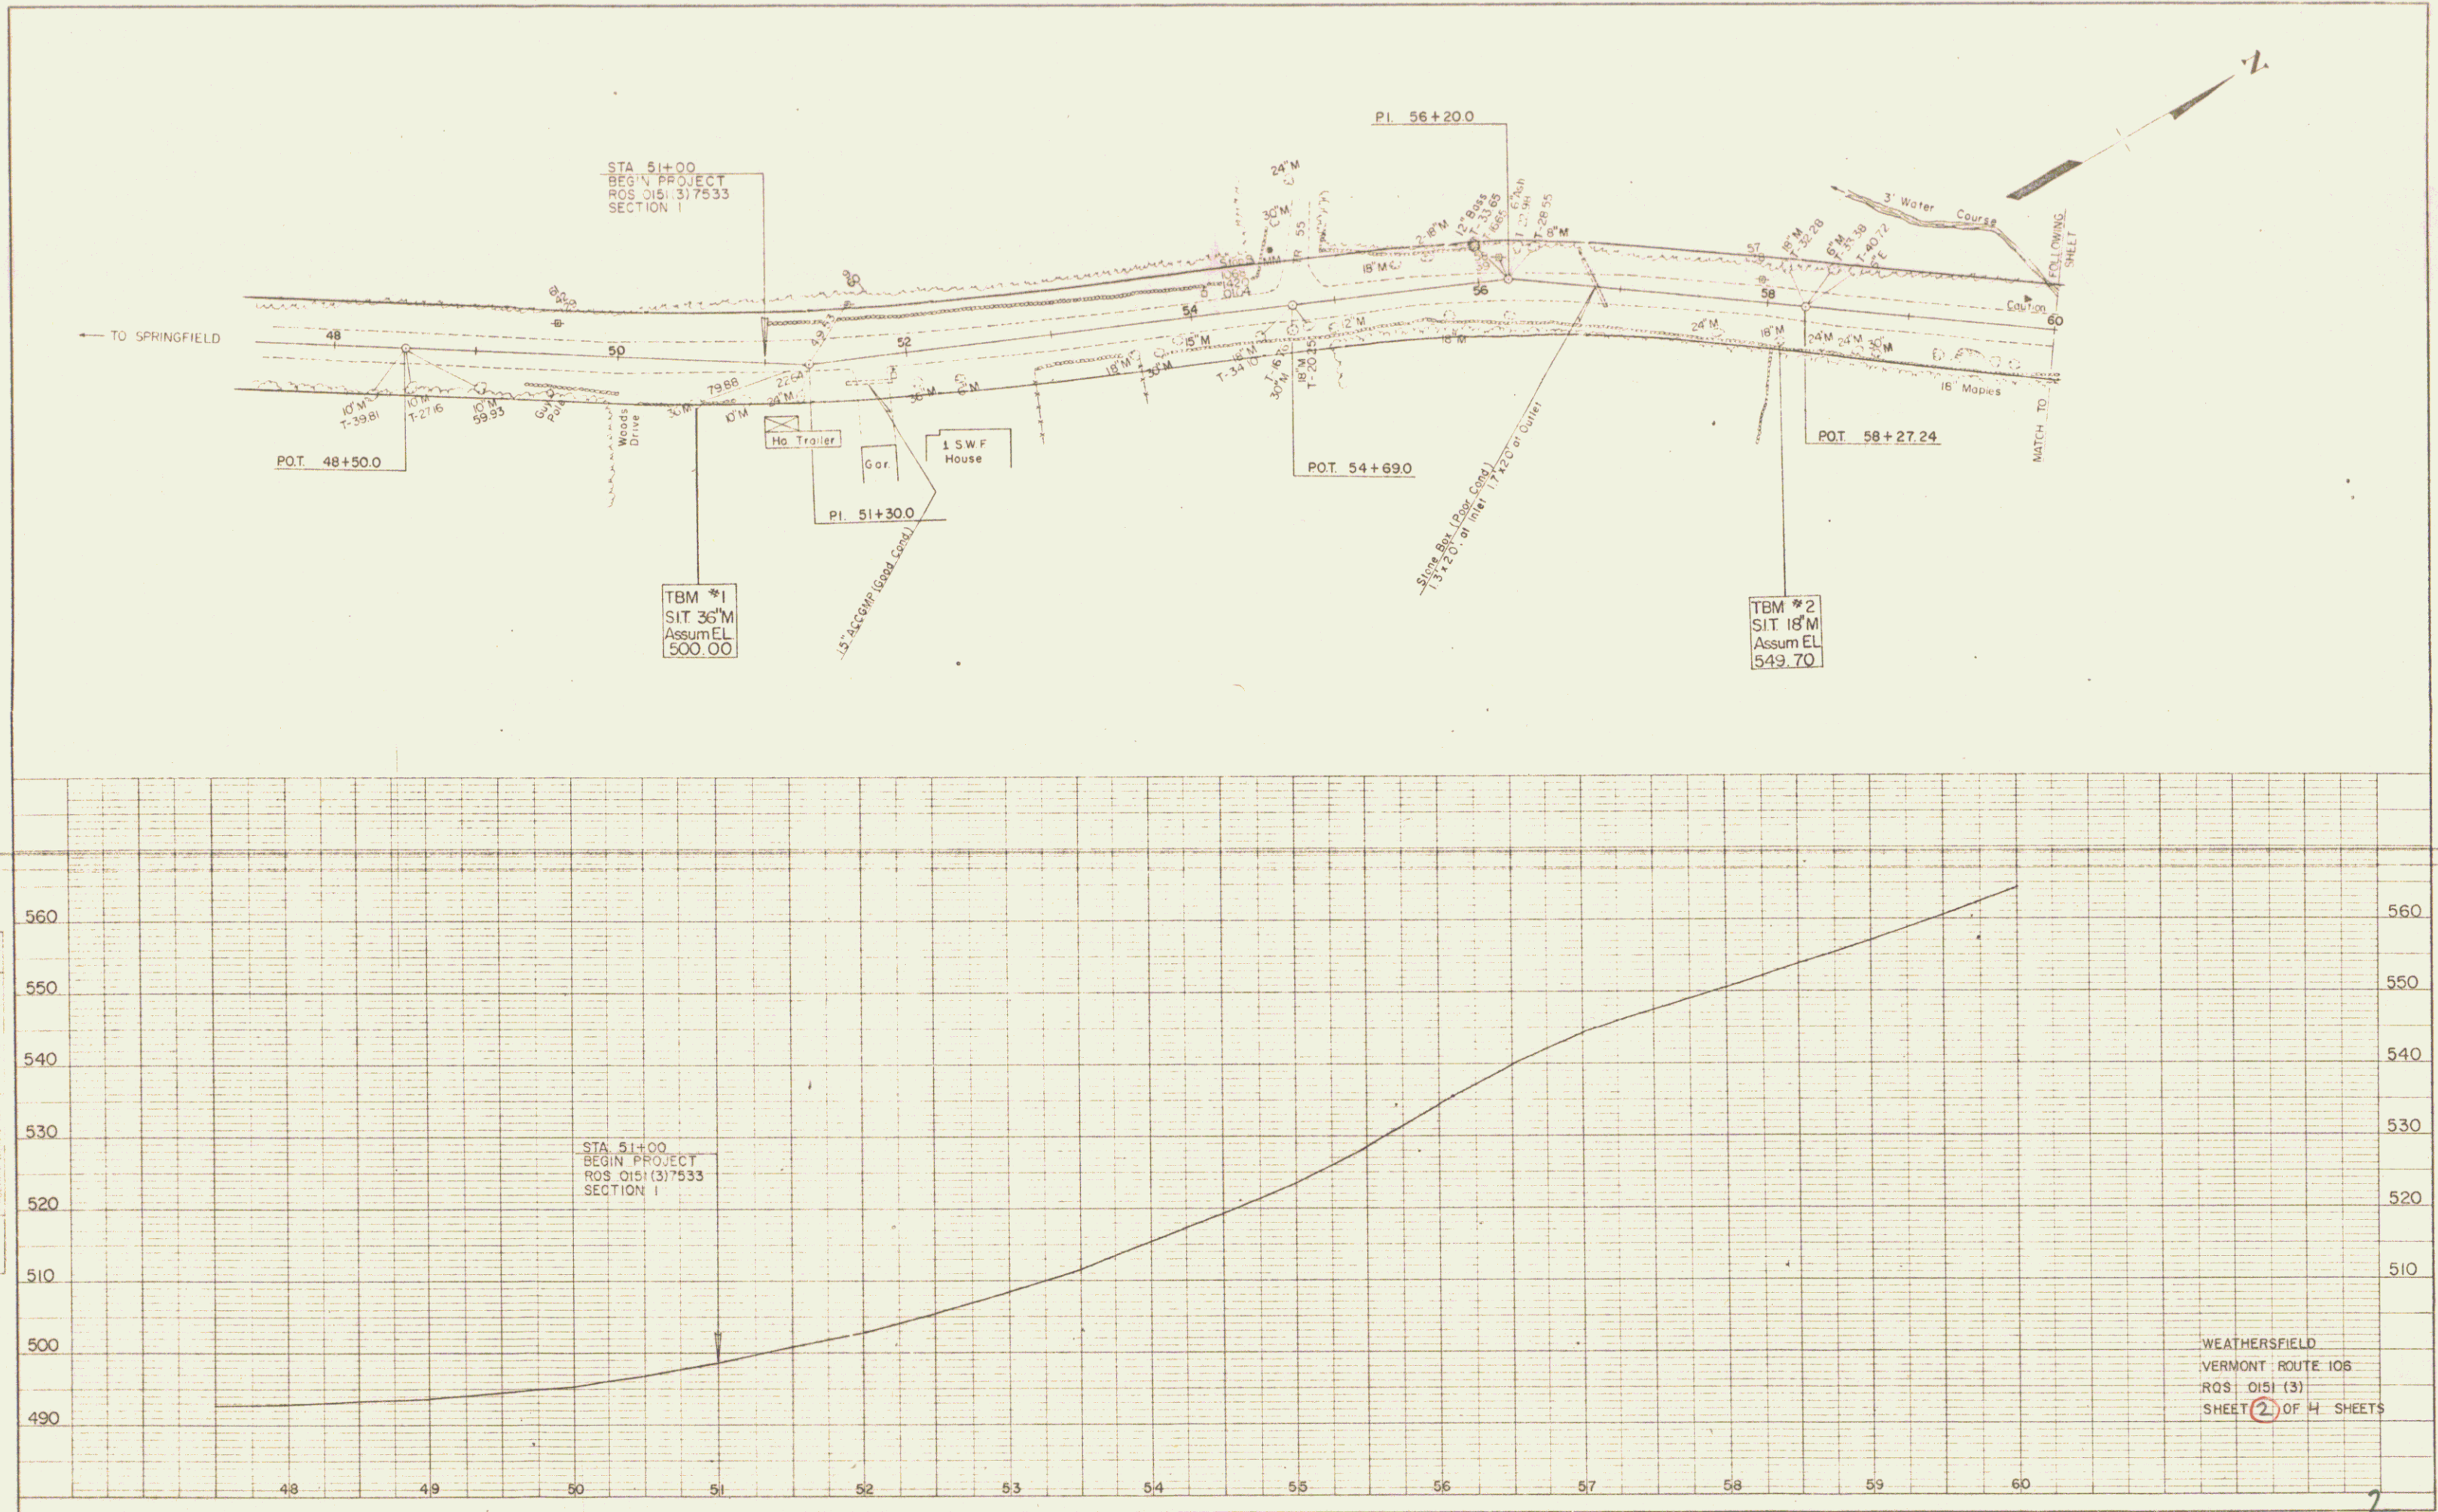

PLAN
 DATE: 11/17/77
 DRAWN BY: R. J. WILSON
 CHECKED BY: J. W. HARRIS
 NO. 1

PROFILE
 DATE: 11/17/77
 DRAWN BY: R. J. WILSON
 CHECKED BY: J. W. HARRIS
 NO. 1

43