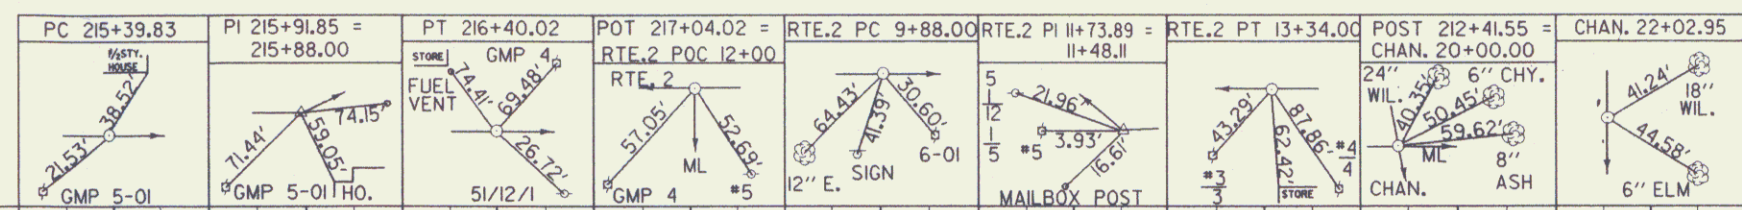

84E058P2
 DATUM
 VERTICAL NGVD 1929
 HORIZONTAL N/A

DATE PLOTTED 5-SEP-1990

SURVEYED BY NYE DATE 12/84
 DRAWN BY VEILLEUX DATE 5/90
 DESIGN SUPERVISOR BRUCE BOYD
 MORETOWN-MIDDLESEX
 BRS 0167(11)
 R.O.W. SHEET 11 OF 11 SHEETS