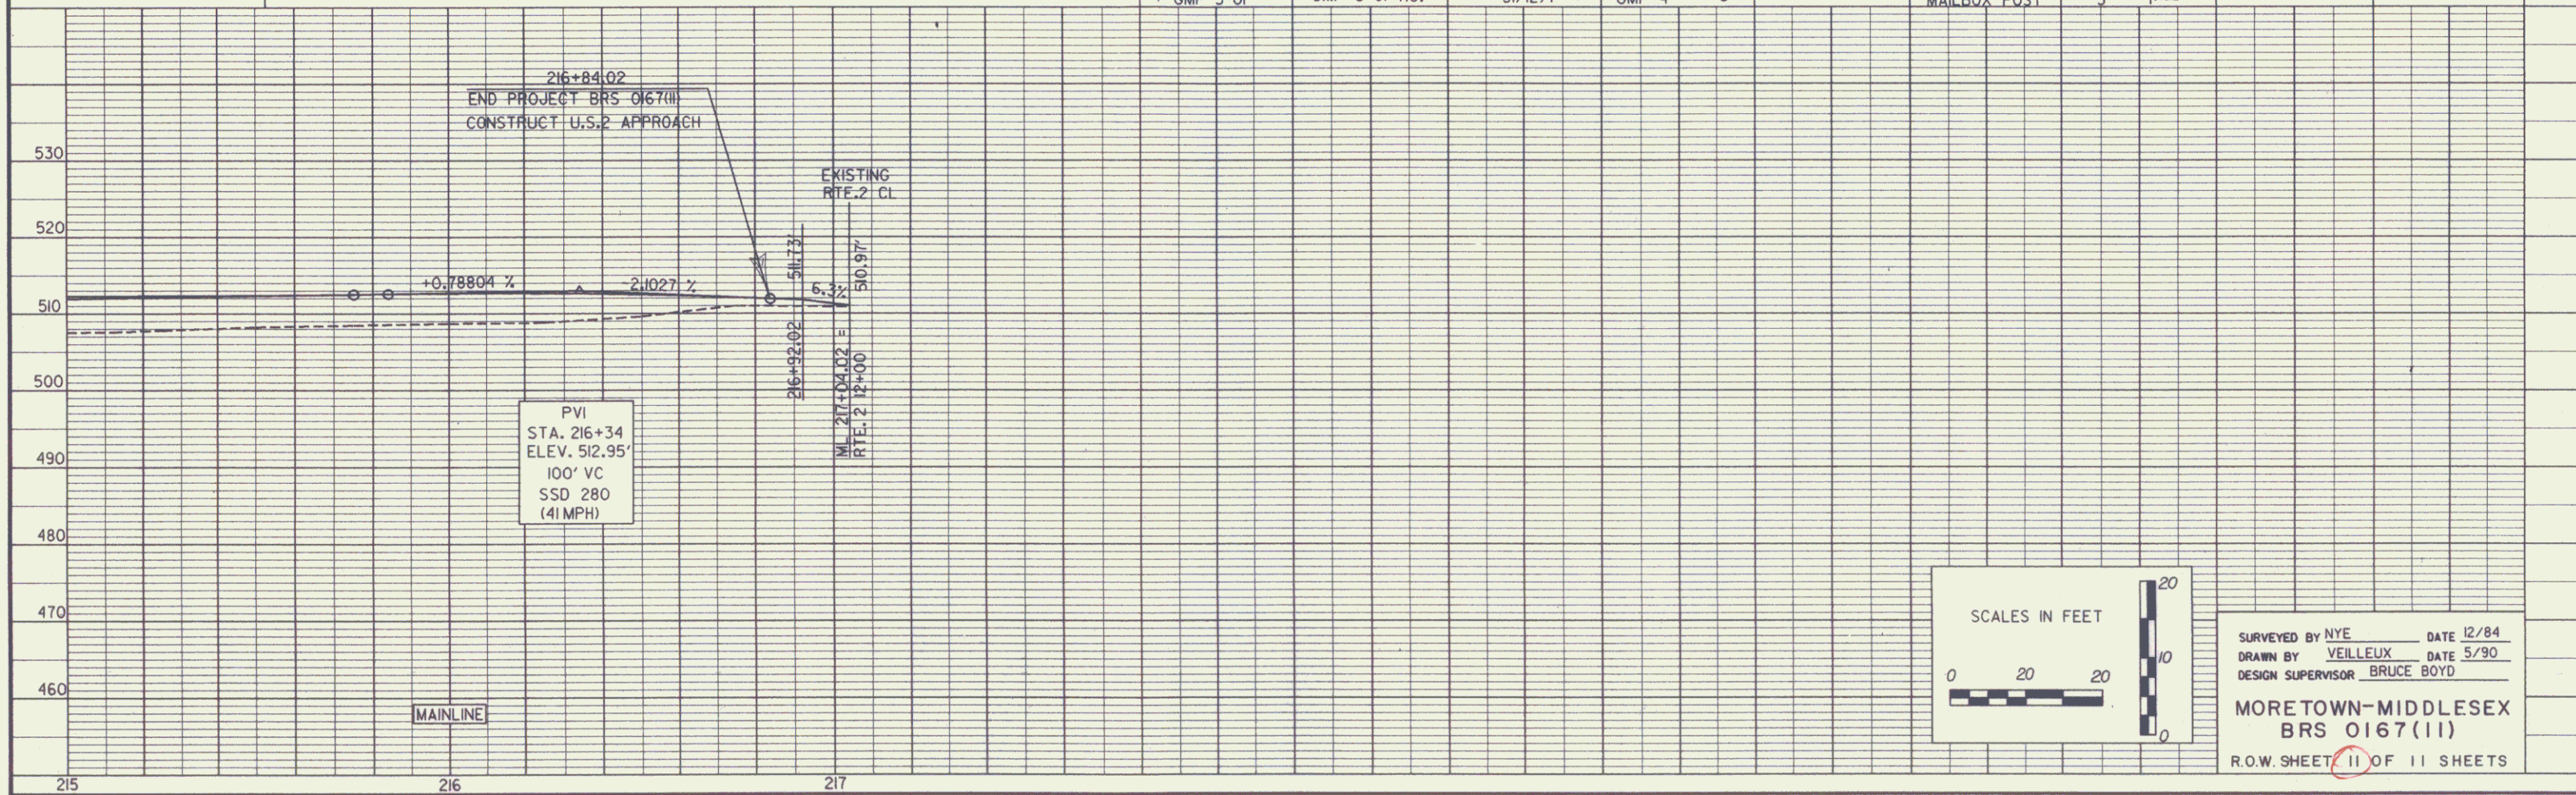

84E058P2
 DATUM
 VERTICAL NGVD 1929
 HORIZONTAL N/A

DATE PLOTTED 5-SEP-1990

SURVEYED BY NYE DATE 12/84
 DRAWN BY VEILLEUX DATE 5/90
 DESIGN SUPERVISOR BRUCE BOYD
 MORETOWN-MIDDLESEX
 BRS 0167(11)
 R.O.W. SHEET 11 OF 11 SHEETS