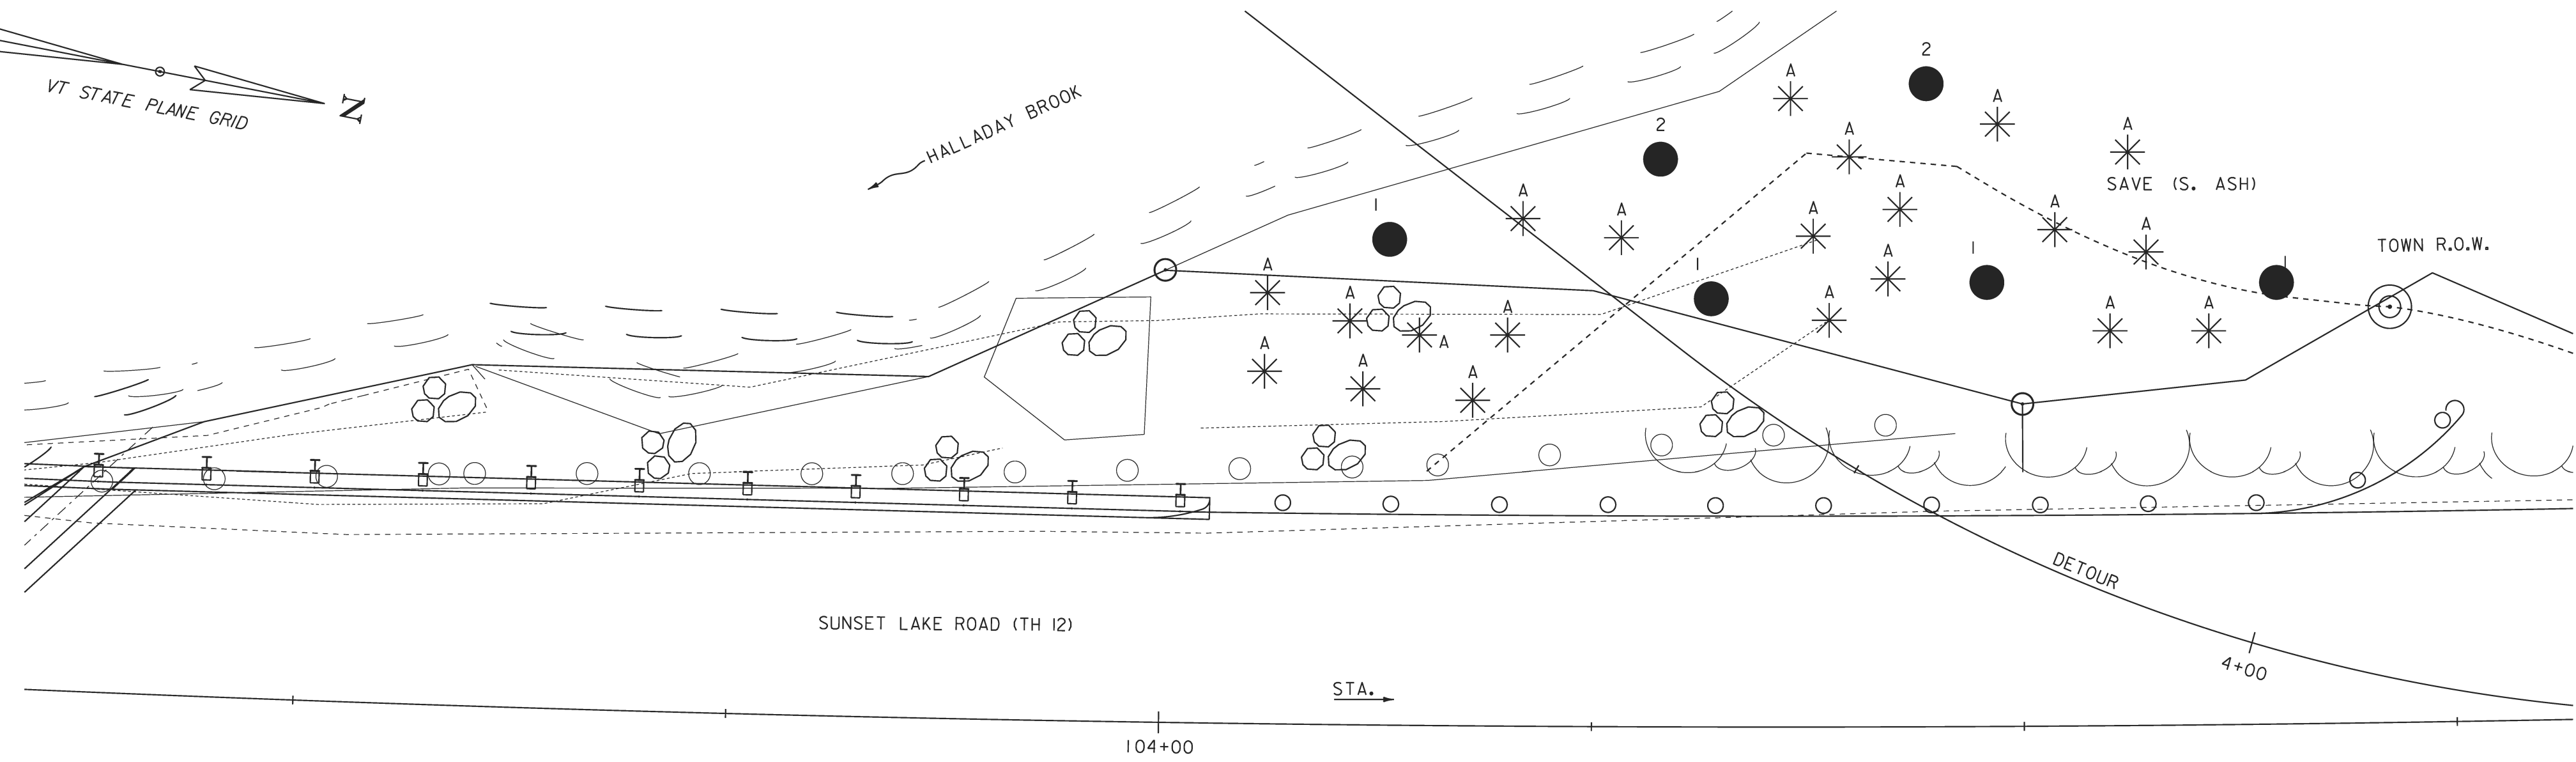

HALLADAY BROOK

Trees				
Planting Plan Code	Common Name	Scientific Name	Total Number of Trees	Planting Stock Size
1	Red Maple	<i>Acer rubrum</i>	4	2.5"-3" (dia)
2	Silver Maple	<i>Acer saccharinum</i>	2	2"-2.5" (dia)

☐ - TOTAL NUMBER OF TREES IN PLANTING AREA 2

Shrubs				
Planting Plan Code	Common Name	Scientific Name	Total Number of Shrubs	Size of Stock (Height)
A	Red-Osier Dogwood	<i>Cornus Sericea</i>	21	36"-48"

☐☐ - TOTAL NUMBER OF SHRUBS IN PLANTING AREA 2

LEGEND

- - TREE
- * - SHRUB

PROJECT NAME: BRATTLEBORO	PLOT DATE: 19-JUL-2013
PROJECT NUMBER: BRO 1442(35)	DRAWN BY: VHB
FILE NAME: r10j062_land3.dgn	CHECKED BY: VHB
PROJECT LEADER: M. CHANETTE	SHEET 13 OF 15
DESIGNED BY: VHB	
PLANTING AREA 2 PLAN & SCHEDULE	