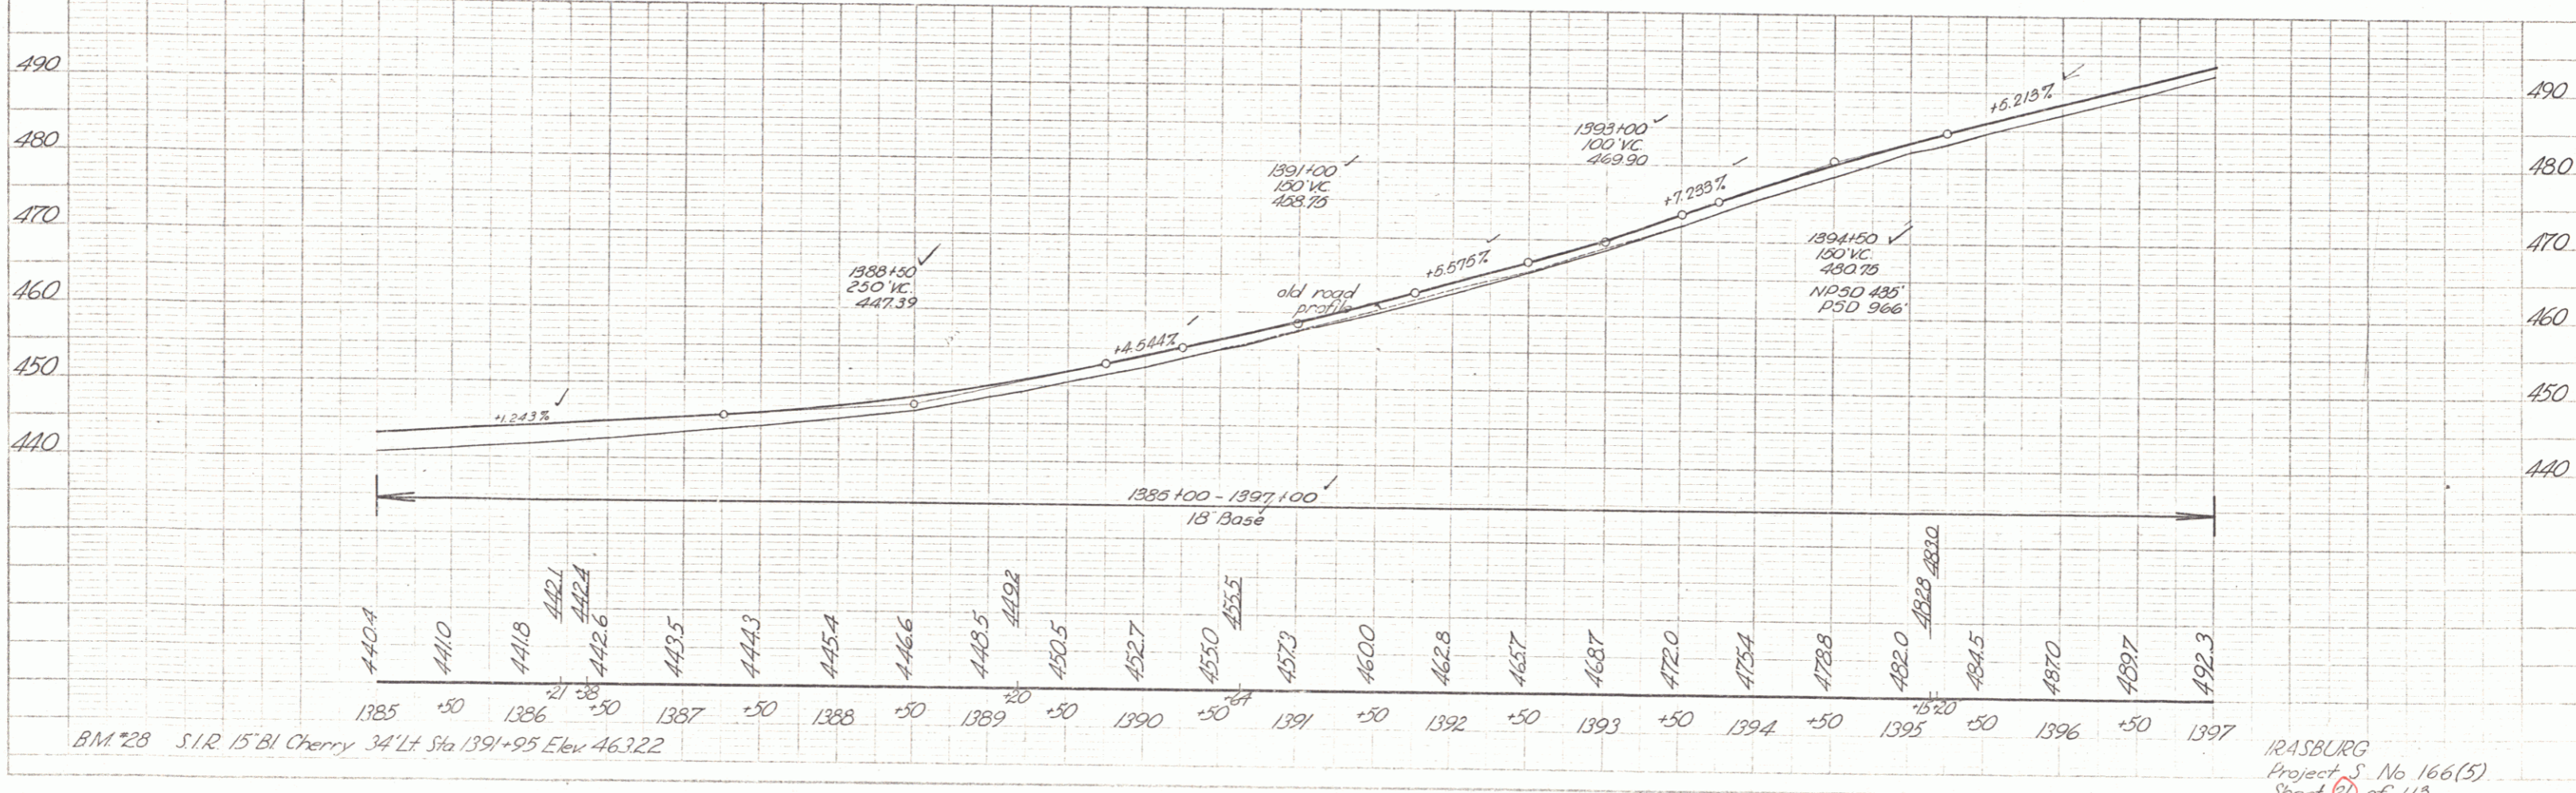

DATE	1/22
BY	W. J. H.
CHECKED	H. J. H.
SCALE	AS SHOWN
PROJECT	113
SHEET	113

DATE	1/22
BY	W. J. H.
CHECKED	H. J. H.
SCALE	AS SHOWN
PROJECT	113
SHEET	113

IRASBURG  
Project S No 166(5)  
Sheet 113 of 113