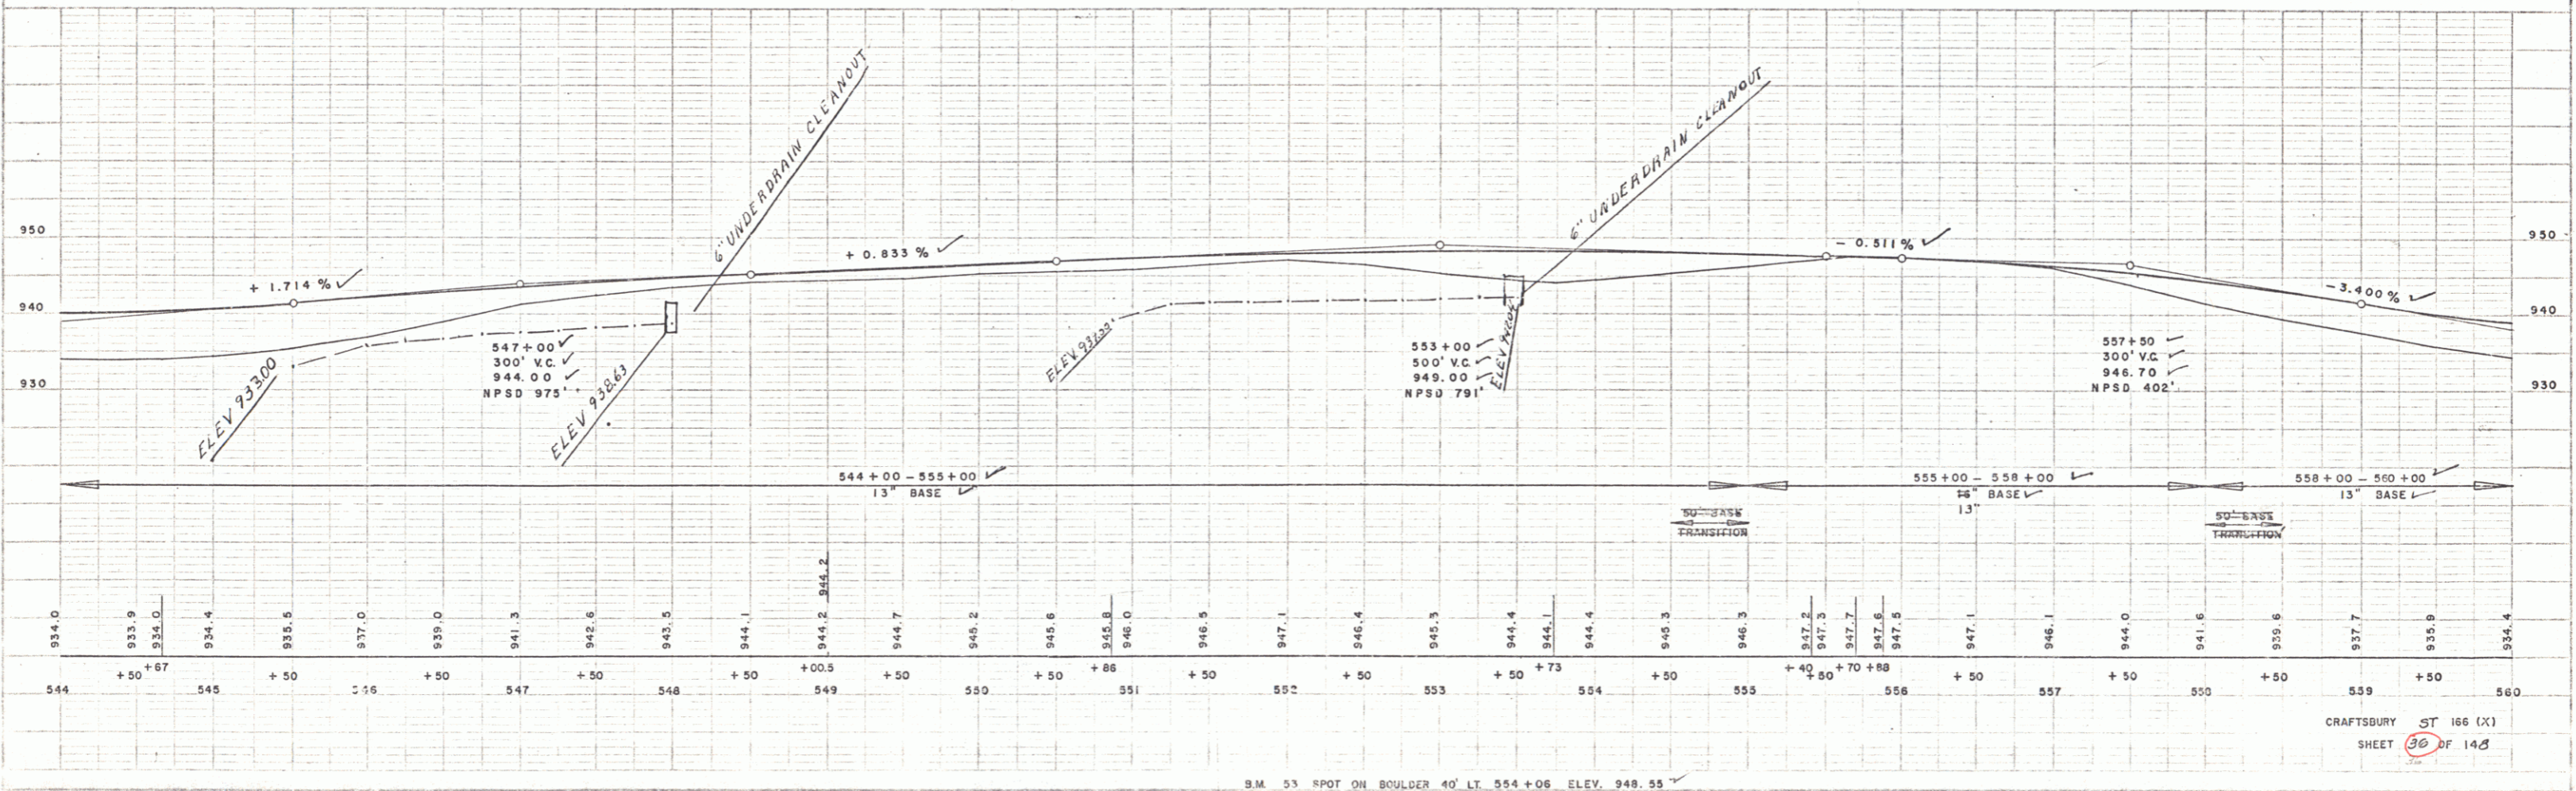

SPAWGLING  
WEBSTER-MARTIN INC. 11-56  
4-56

SPAWGLING  
WEBSTER-MARTIN INC. 11-56  
7-56

CRAFTSBURY ST 166 (X)  
SHEET 30 OF 148