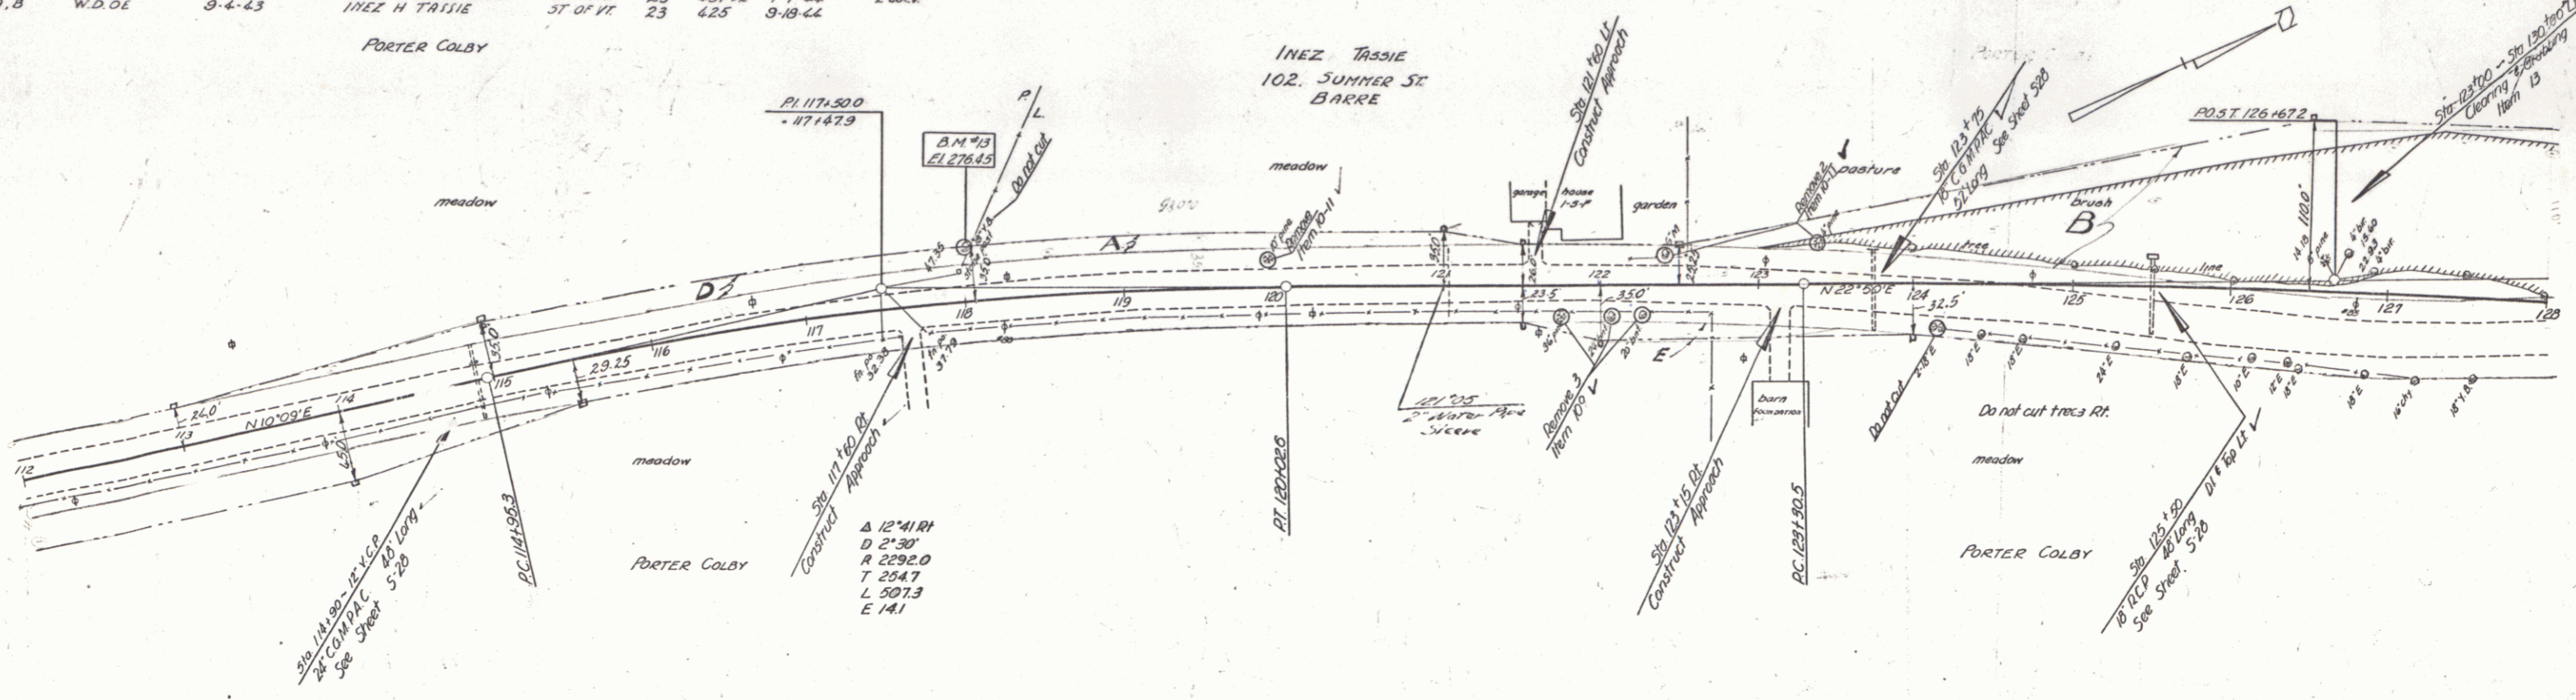

PARCEL	INSTRUMENT	DATE	GRANTOR	GRANTEE	RECORDED	REMARKS
D, E	W.D.O.E.	9-15-43	PORTER G. LEITCH COLBY	INEZ TASSIE	BOOK PAGE DATE	
A, B	W.D.O.E.	9-4-43	INEZ H. TRISIE	PORTER COLBY	23 431 32 1-7-44	2 CONX.
					23 425 9-18-44	

FIG. CAL. DATE 5
144 (2) 1946 14 83

1/4" = 10' 1/4" = 20' 1/4" = 40'

1/4" = 10' 1/4" = 20' 1/4" = 40'

BM #13 S1R 15" Yellow birch 31' Lt. Sta. 110+03 El. 278.45

CALAIS-WOODBURY 5 144 (2) Sheet 12 of 83