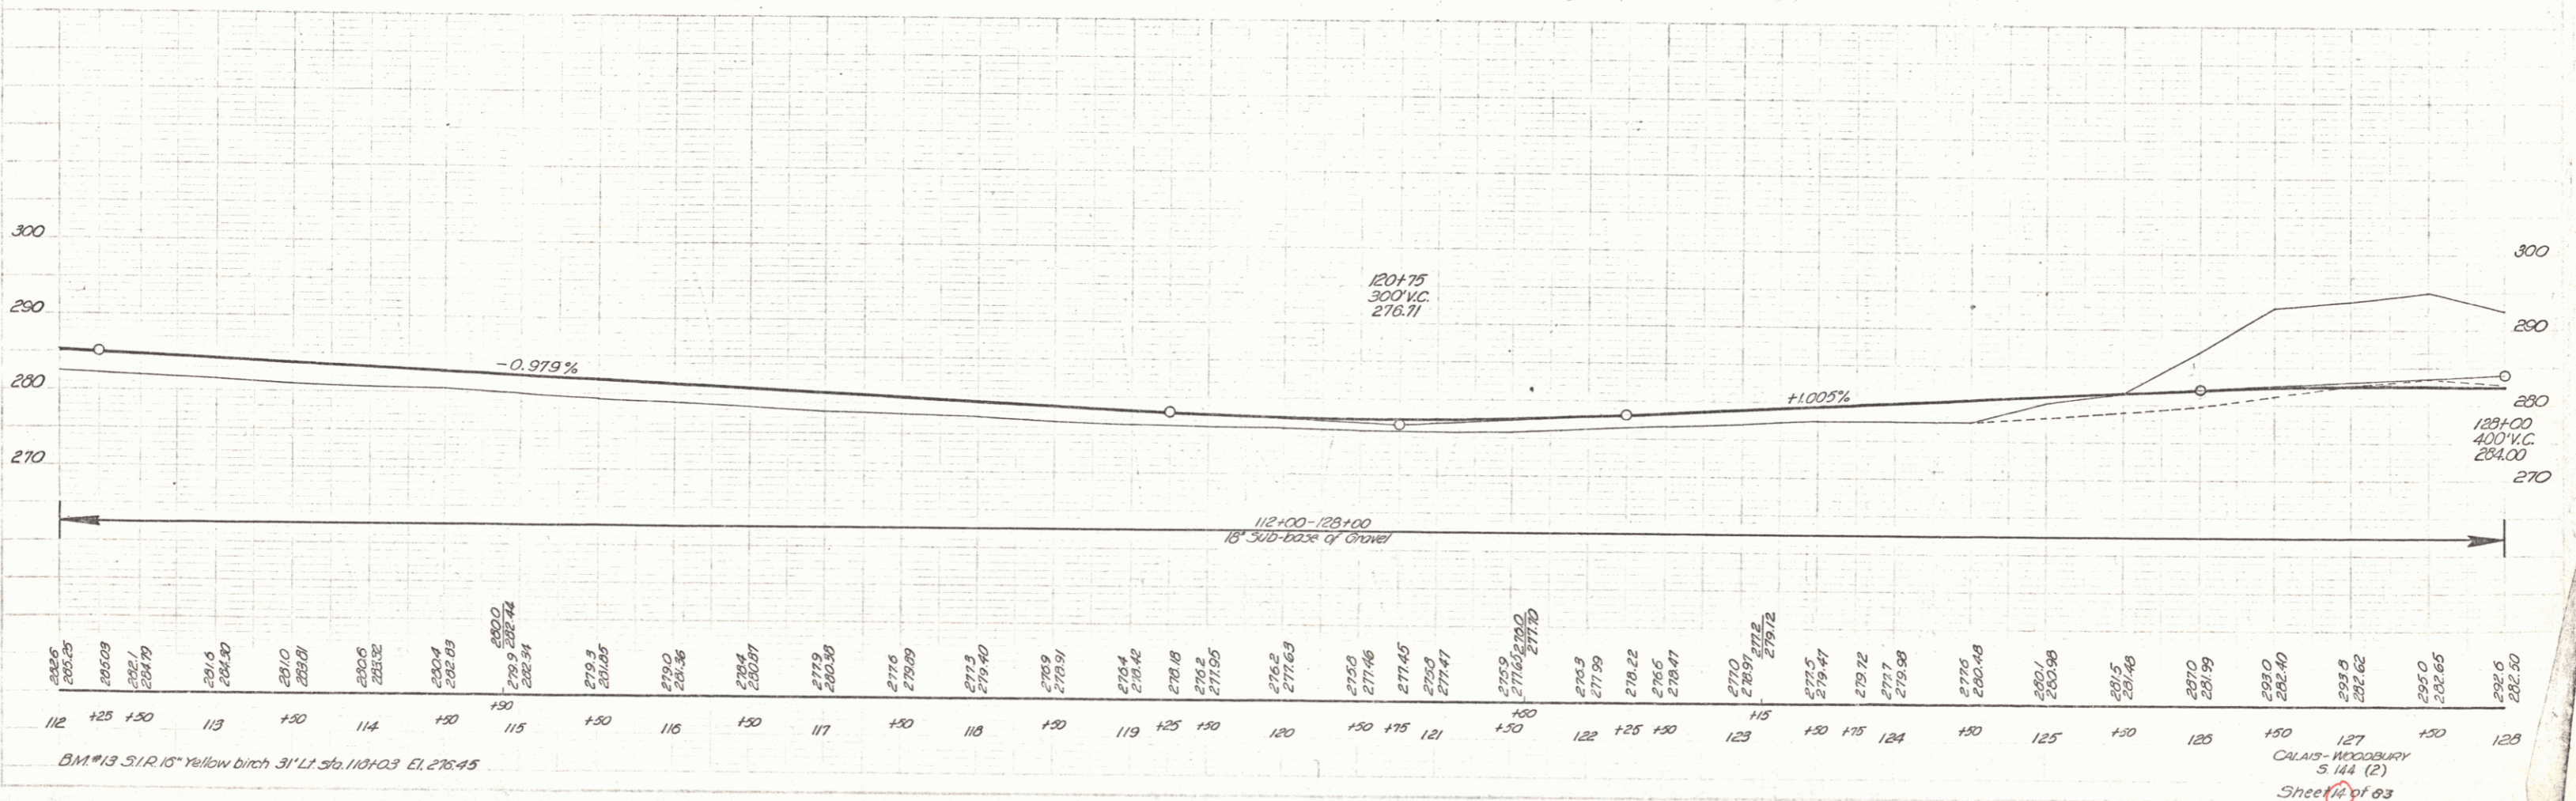

PARCEL	INSTRUMENT	DATE	GRANTOR	GRANTEE	RECORDED	REMARKS
D, E	W.D.O.E.	9-15-43	PORTER G. LEITCH COLBY	INEZ TASSIE	BOOK PAGE DATE	
A, B	W.D.O.E.	9-4-43	INEZ H. TRISIE	PORTER COLBY	23 431 32 1-7-44	2 CONX.
					23 425 9-18-44	

FIG. CAL. DATE 5
144 (2) 1946 14 83

1/4" = 10' 1/4" = 20' 1/4" = 40'

1/4" = 10' 1/4" = 20' 1/4" = 40'

BM #13 S1R 15" Yellow birch 31' Lt. Sta. 110+03 El. 278.45

CALAIS-WOODBURY 5 144 (2) Sheet 12 of 83