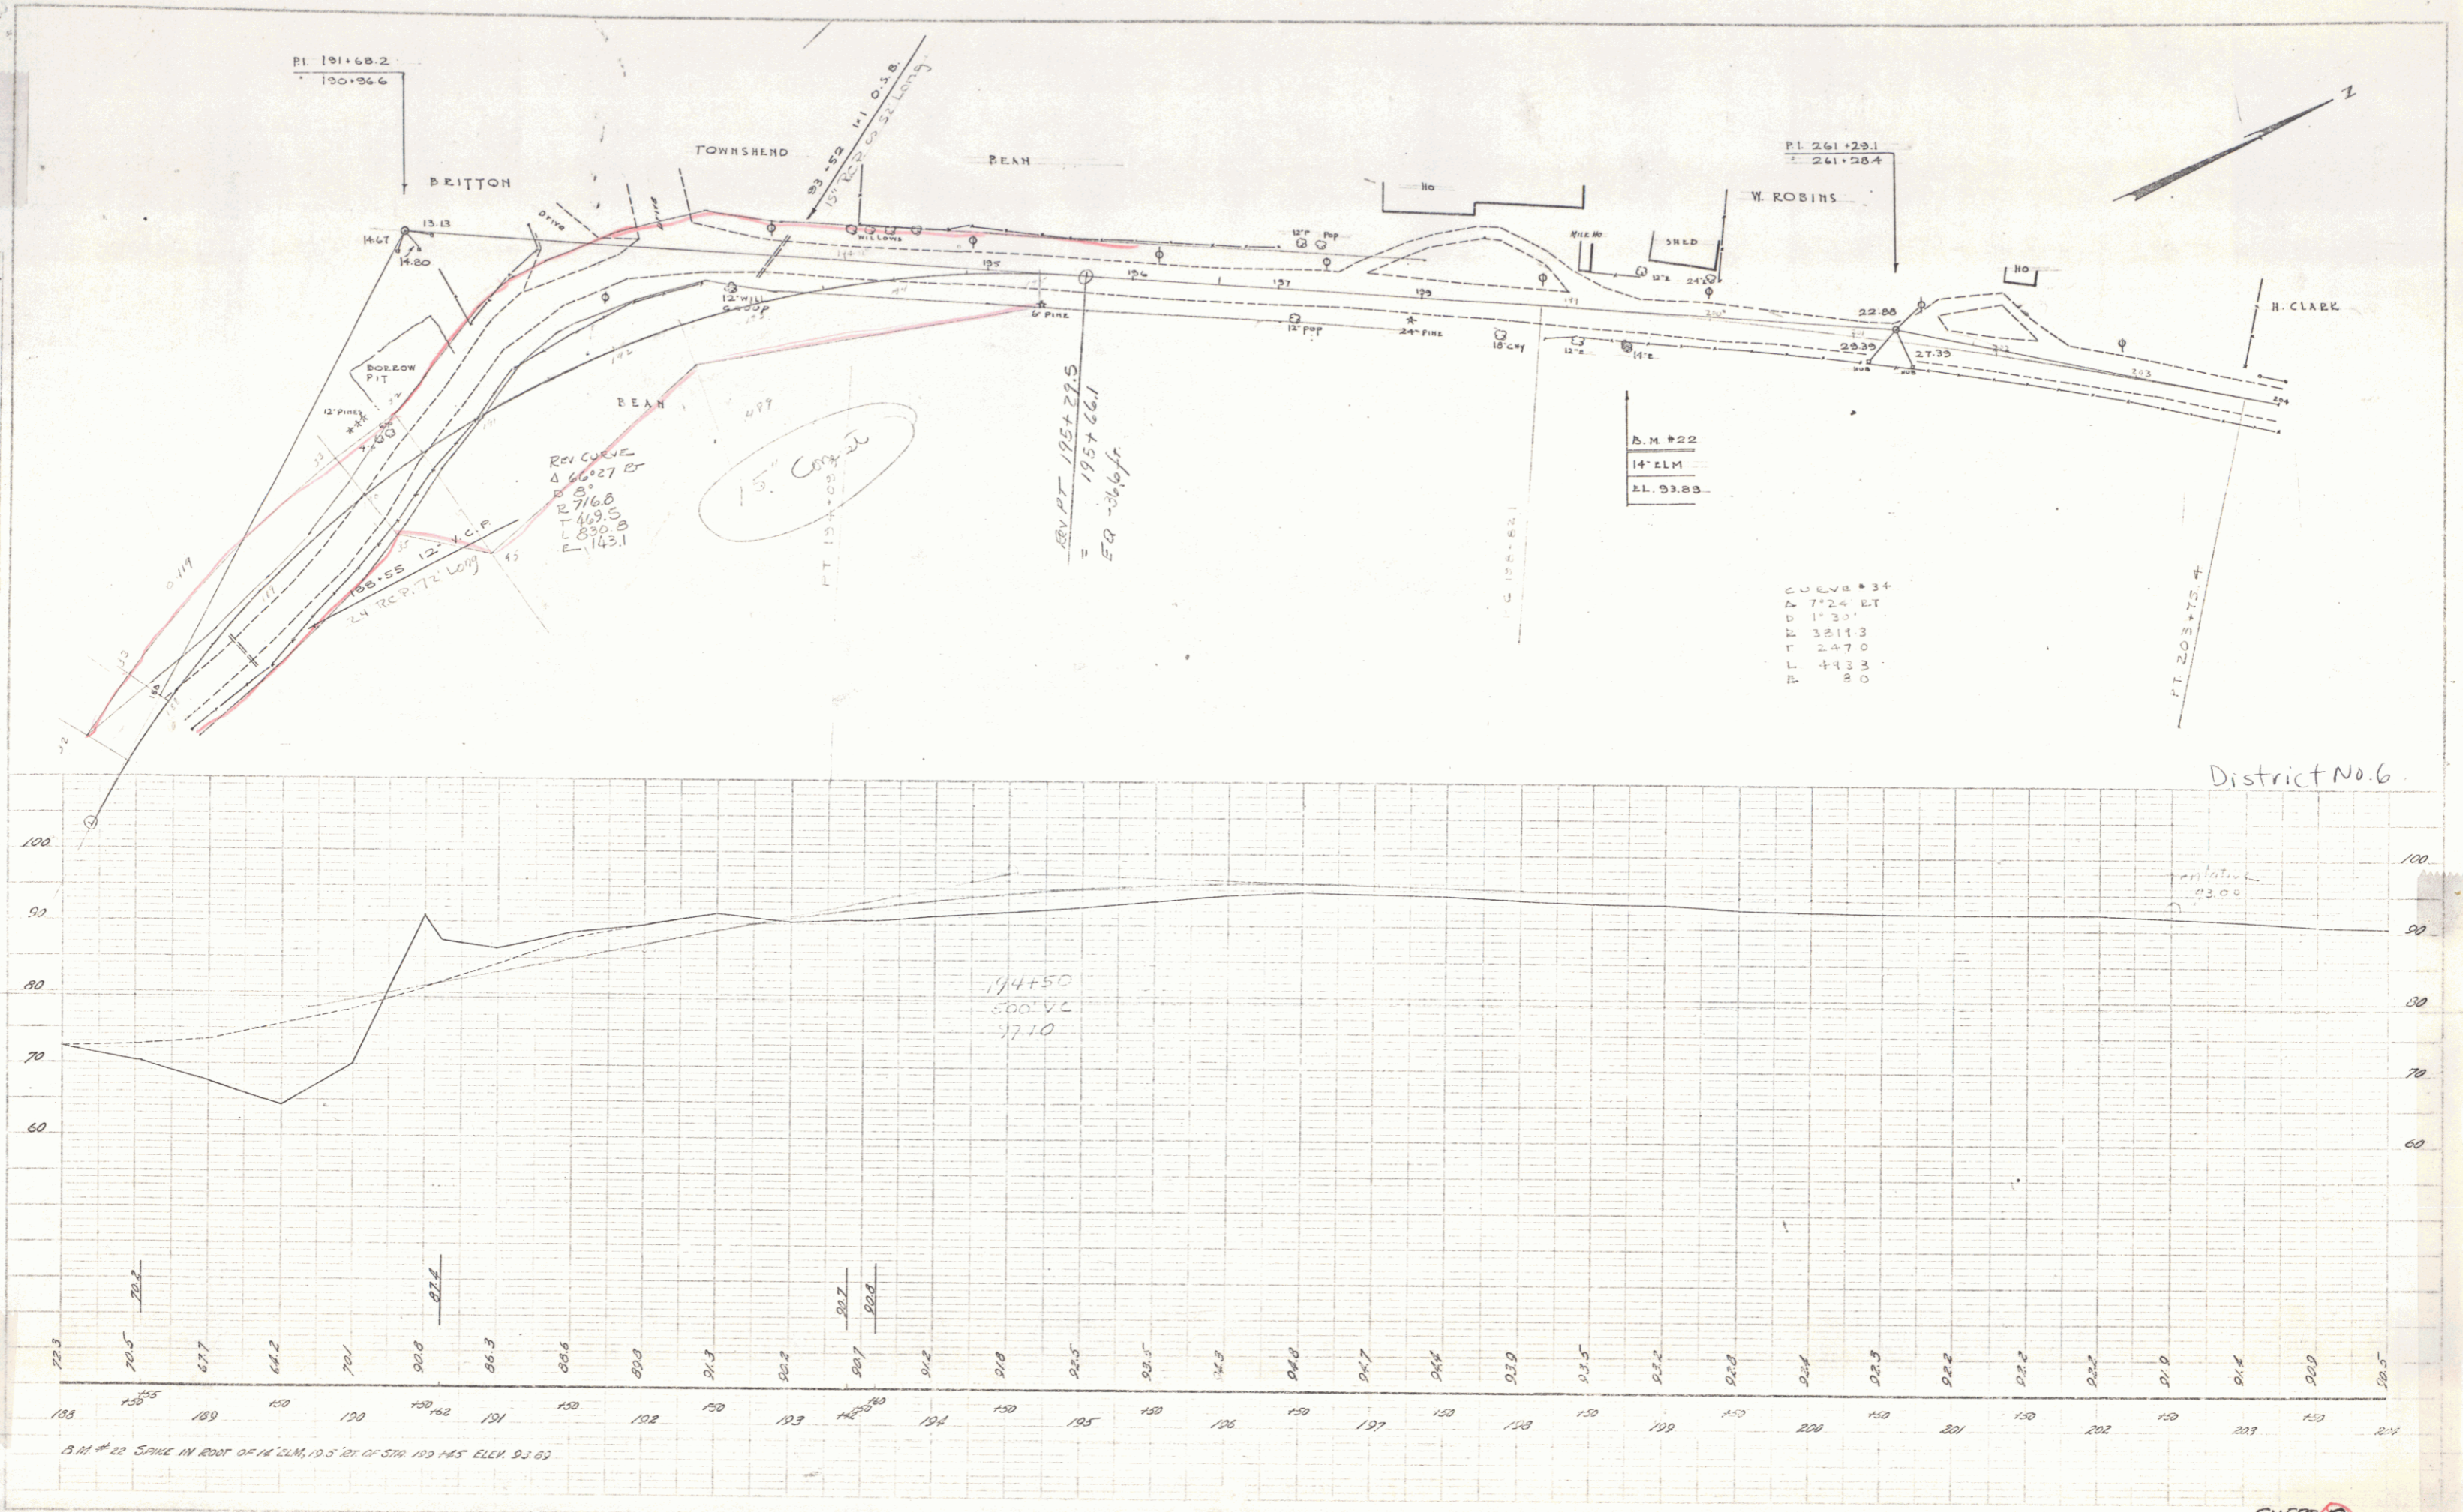

PLAN  
 DRAWN BY: NAROLSKI  
 LAMAR, 11/27/54  
 CHECKED BY: D. WACCHI, 3/5/54

Vertical  
 Change  
 4/26/54

SHEET 18

20