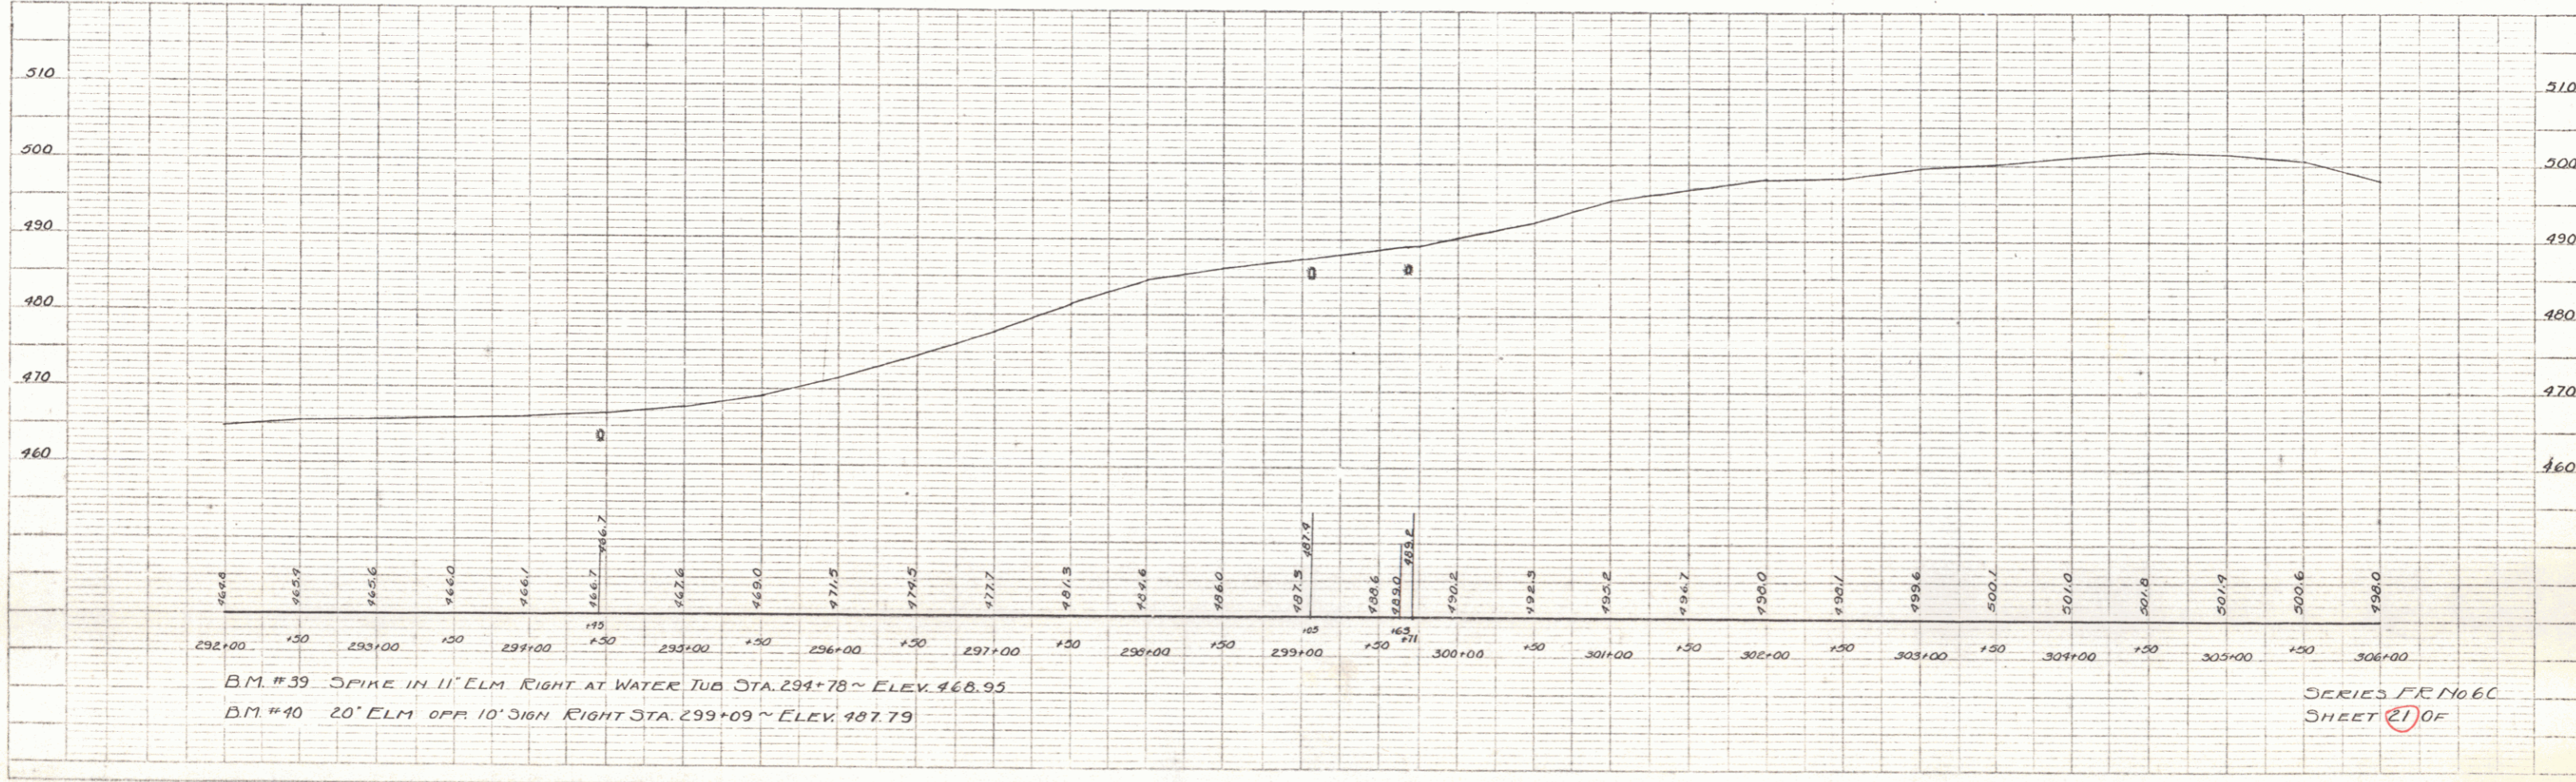

PLAN  
 PROJECT: PUTNAM  
 COUNTY: PUTNAM  
 DISTRICT: 11  
 SHEET NO.: 21 OF 21

PROFILE  
 PROJECT: PUTNAM  
 COUNTY: PUTNAM  
 DISTRICT: 11  
 SHEET NO.: 21 OF 21

SERIES FR No 60  
 SHEET 21 OF