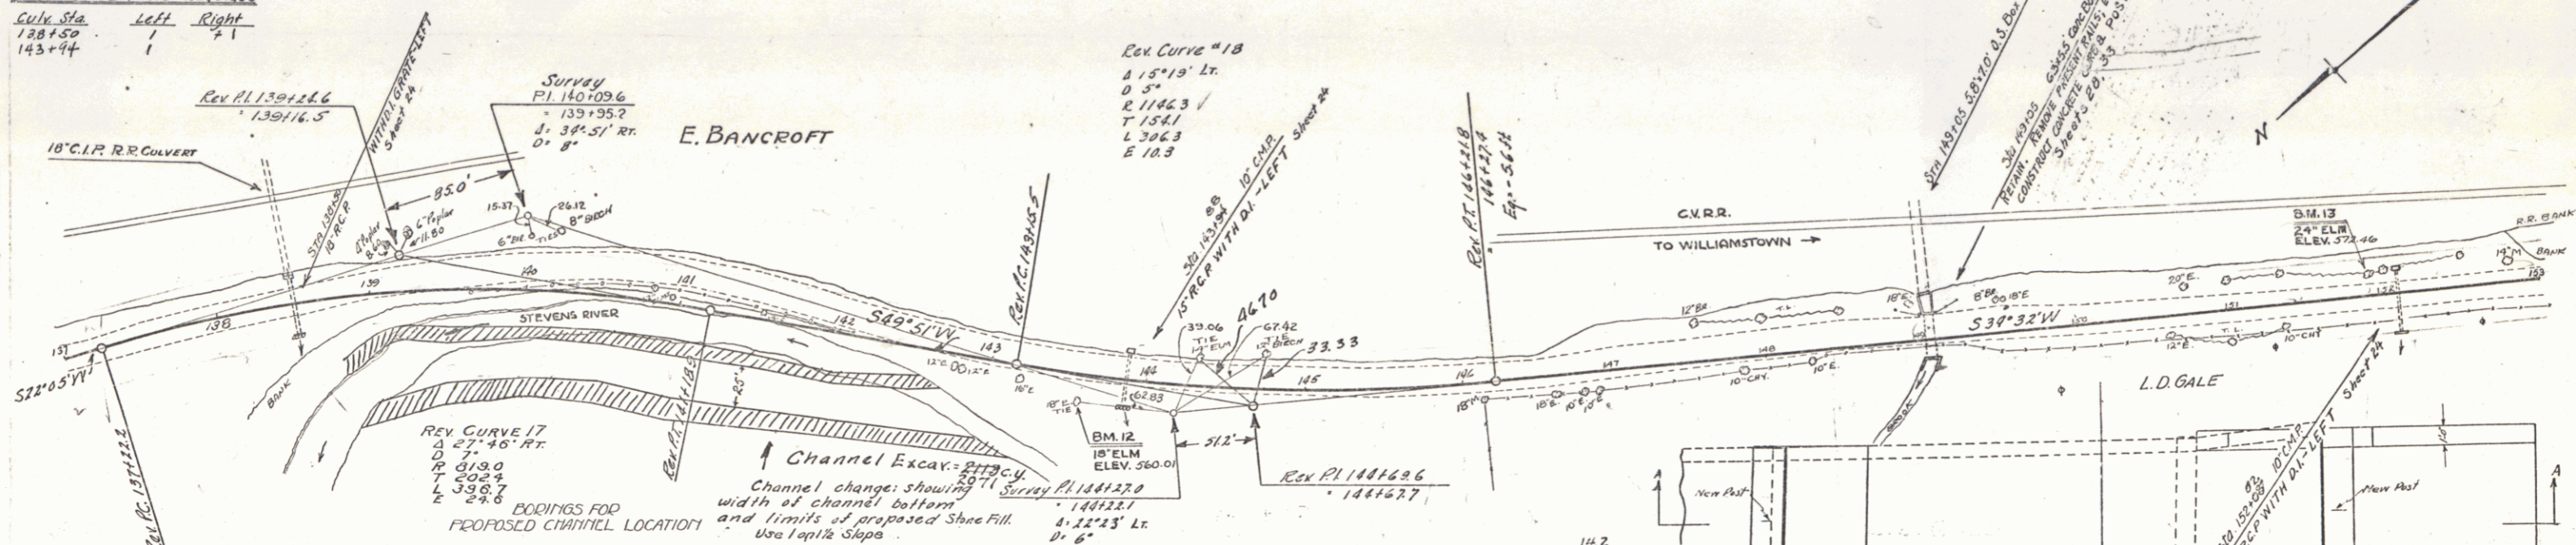

WOOD GUIDE RAIL REQUIRED

Culv. Sta.	Left	Right
133+96	2'	2'
152+08	2'	2'

WOOD GUIDE POSTS REQUIRED

Culv. Sta.	Left	Right
138+50	1	1
143+94	1	1

CABLE GUARD RAIL REQUIRED

Stations	Length	Const.	Qty. Posts
137+25 to 140+75	4350	30	1305
140+75 to 143+25	2500	30	750
143+25 to 146+75	3500	30	1050

NEW PEINING CONIC PIPE CULV. REQUIRED

Sta. Dia.	Length	Const.	Qty. Posts
130+50 to 131+50	100	30	30
131+50 to 132+50	100	30	30
132+50 to 133+50	100	30	30

Lip Curb
139+0 - 141+97 RT 2'-2 1/2" LF

Grouted Cobble Gutter
139+48 to 141+97 RT 2'-wide 12 S.Y.