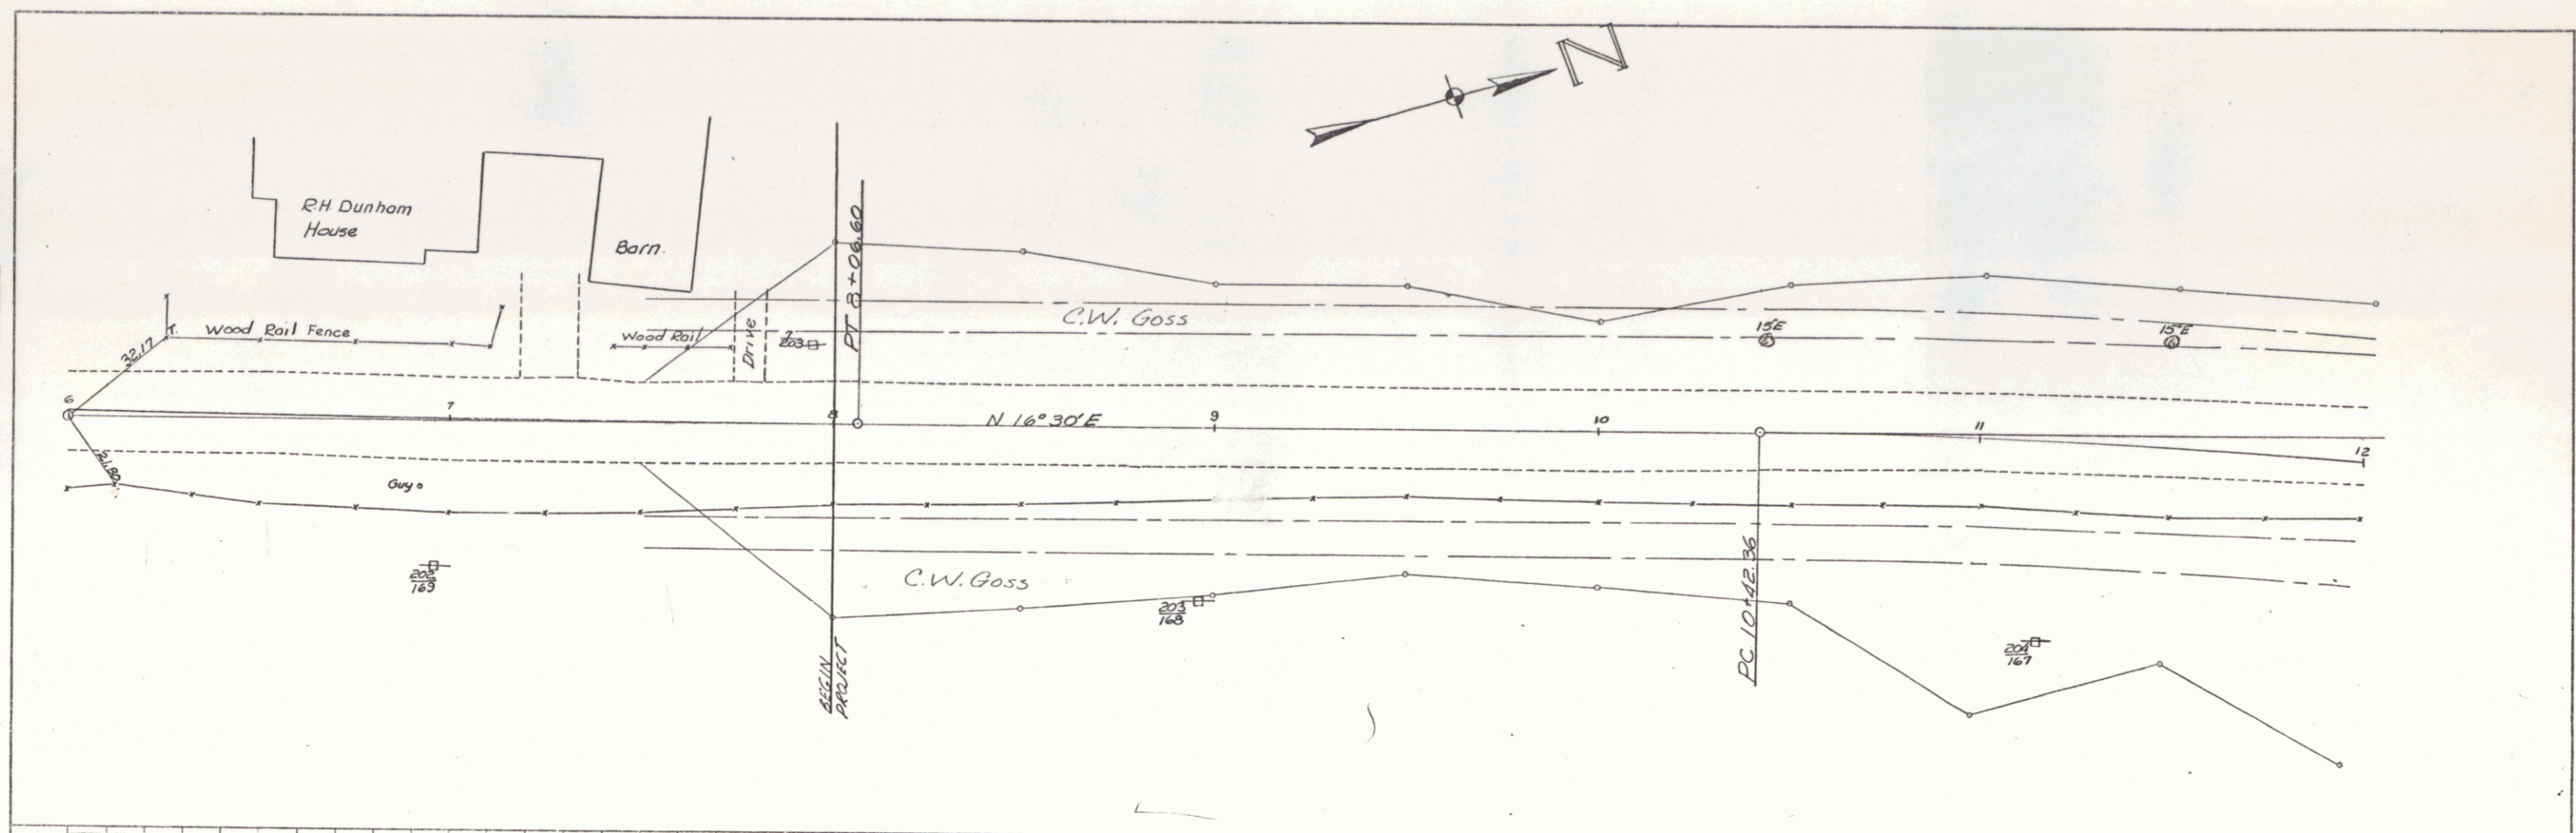

PLAN  
 SURVEYED BY  
 NOTE BOOK  
 NO.

TITLE  
 PROJECT  
 NO.

BROOKFIELD  
 BD 037-1-6665  
 SHEET 2 OF 12

KE PLATE 1, PLAN-PROFILE  
 KEITH & BEER CO.  
 48 7022 PRINCETON, N.J. 08542