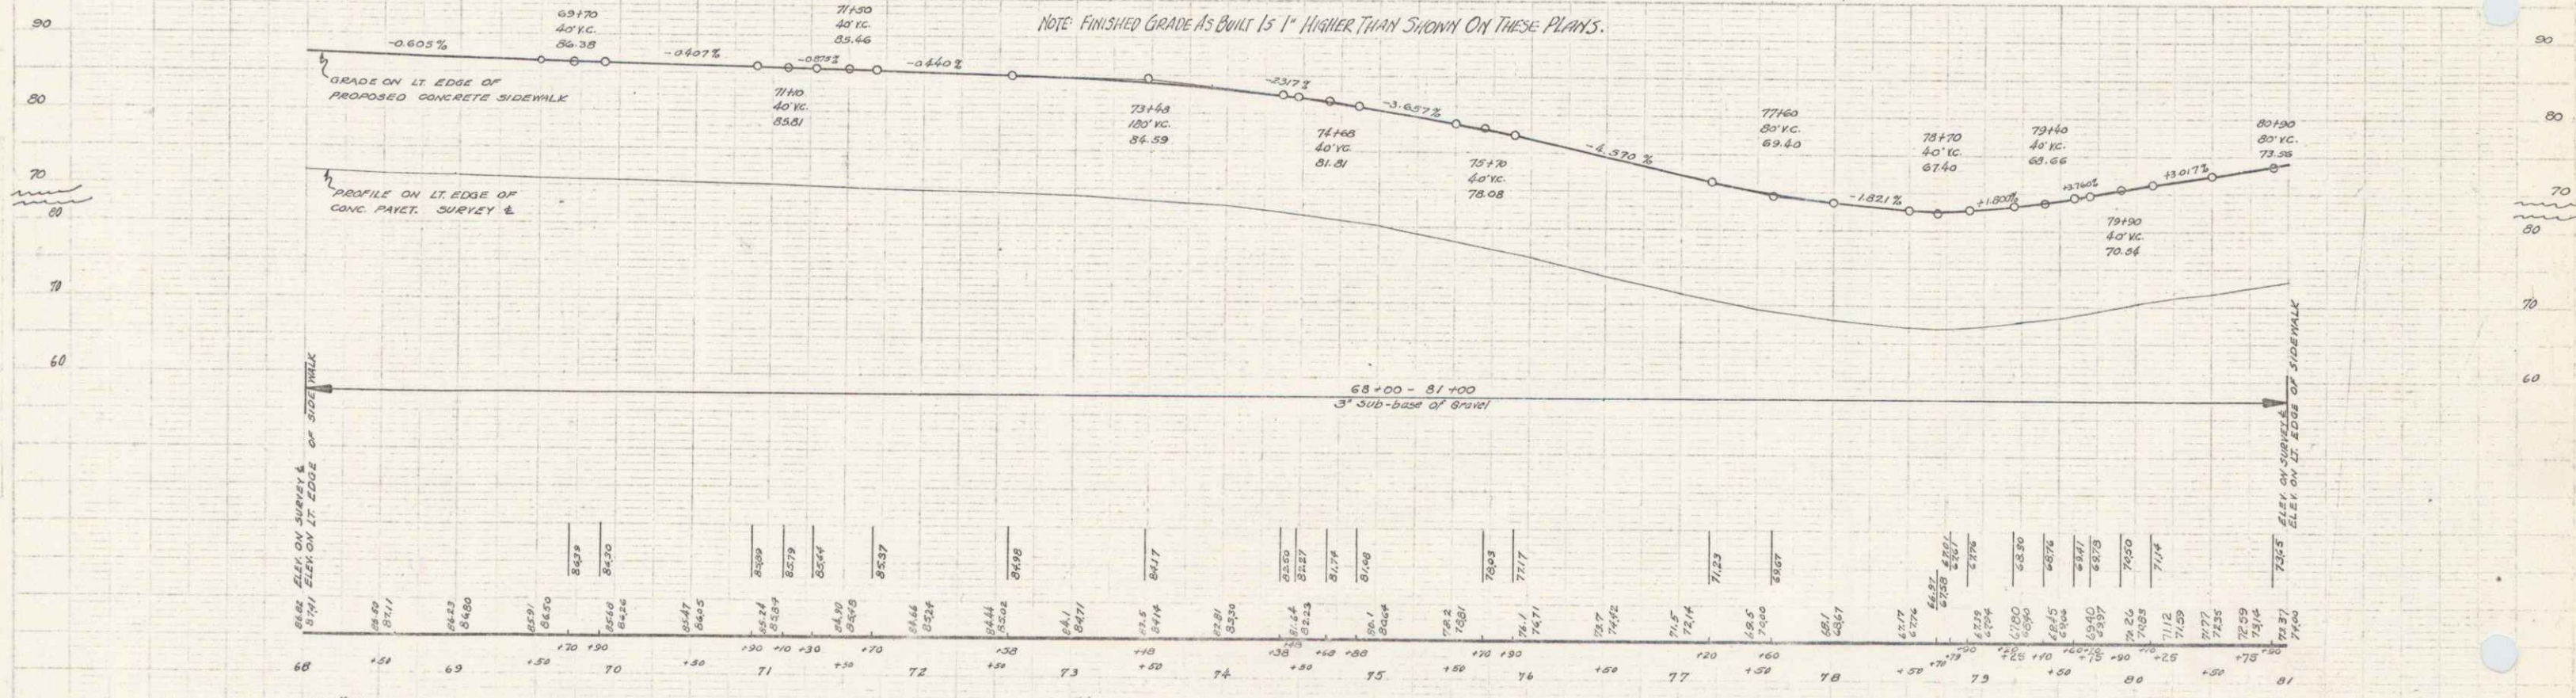

3-14
SHERKETT
LINTINE

3-16
SHERKETT
LINTINE

STA. 8169
END PROJECT W.P.H. 4-B

NOTE FINISHED GRADE AS
SHOWN IS 1" HIGHER THAN
SHOWN ON THESE PLANS.

B.M. #12; Spike in root of Poplar Sta. 89+07 El. 76.79

5