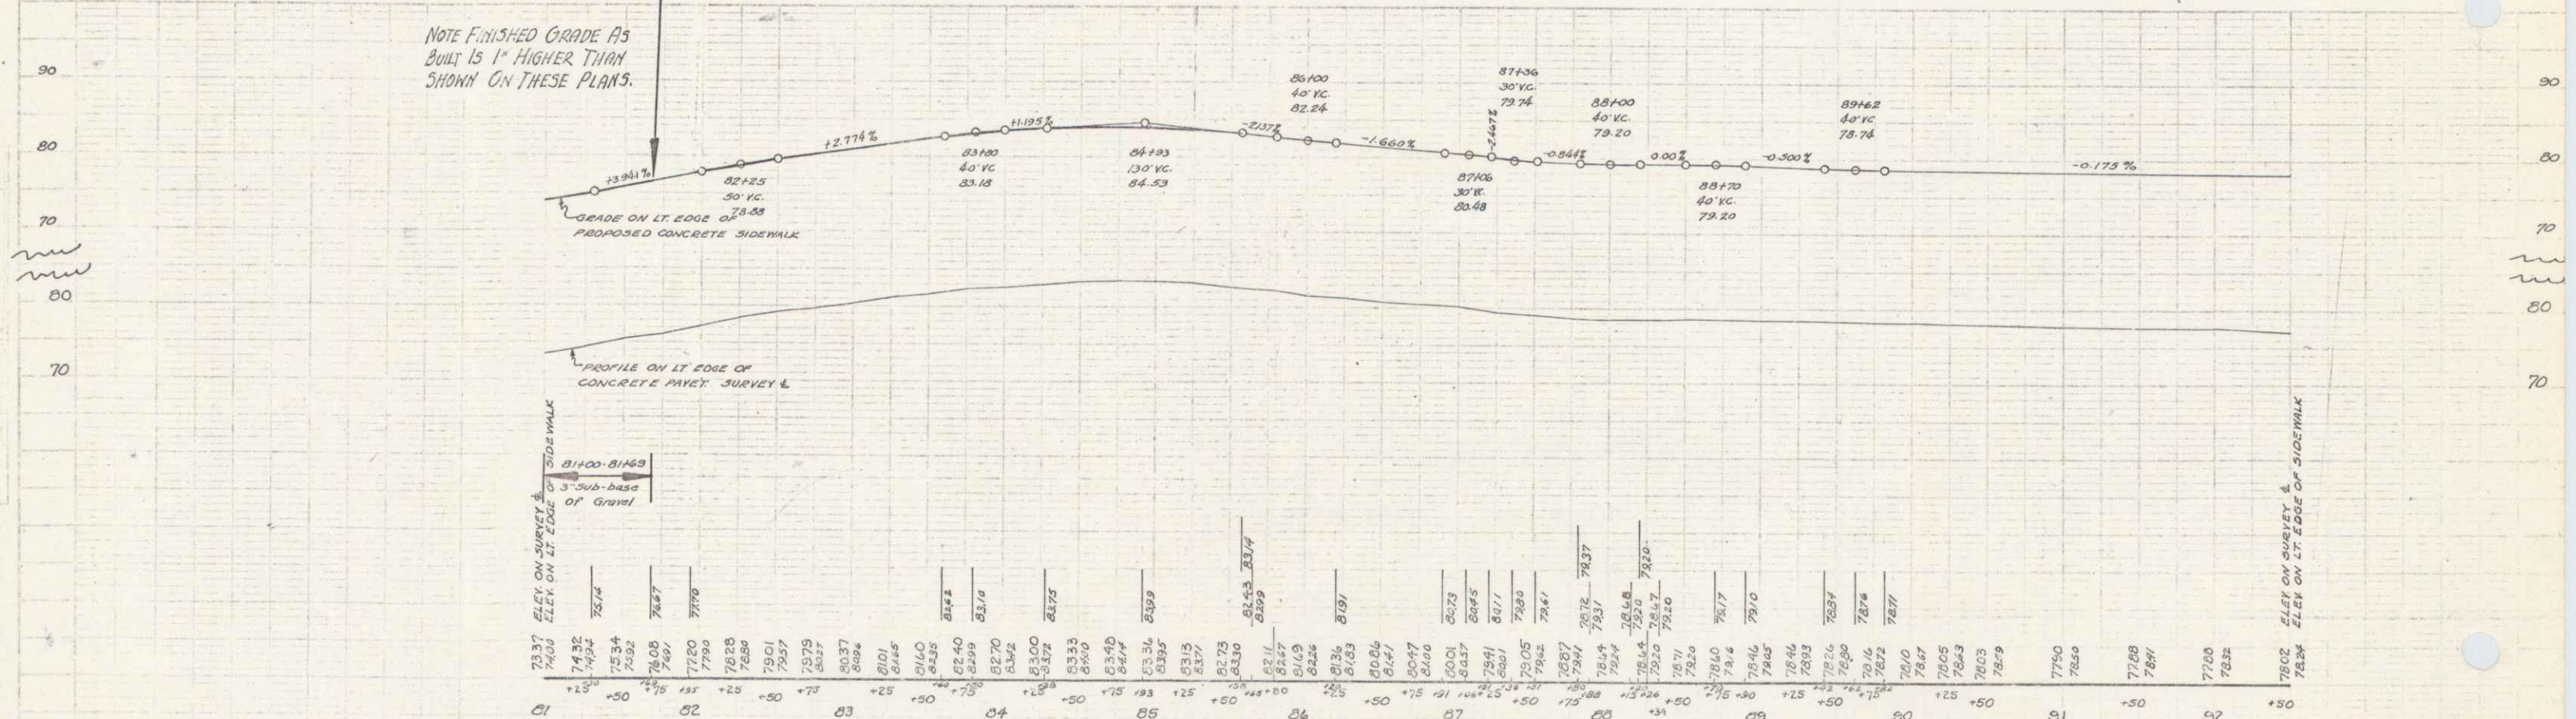

3-14
SHERKETT
LINTINE

3-16
SHERKETT
LINTINE

STA. 8169
END PROJECT W.P.H. 4-B

NOTE FINISHED GRADE AS
SHOWN IS 1" HIGHER THAN
SHOWN ON THESE PLANS.

B.M. #12; Spike in root of Poplar Sta. 89+07 El. 76.79

5