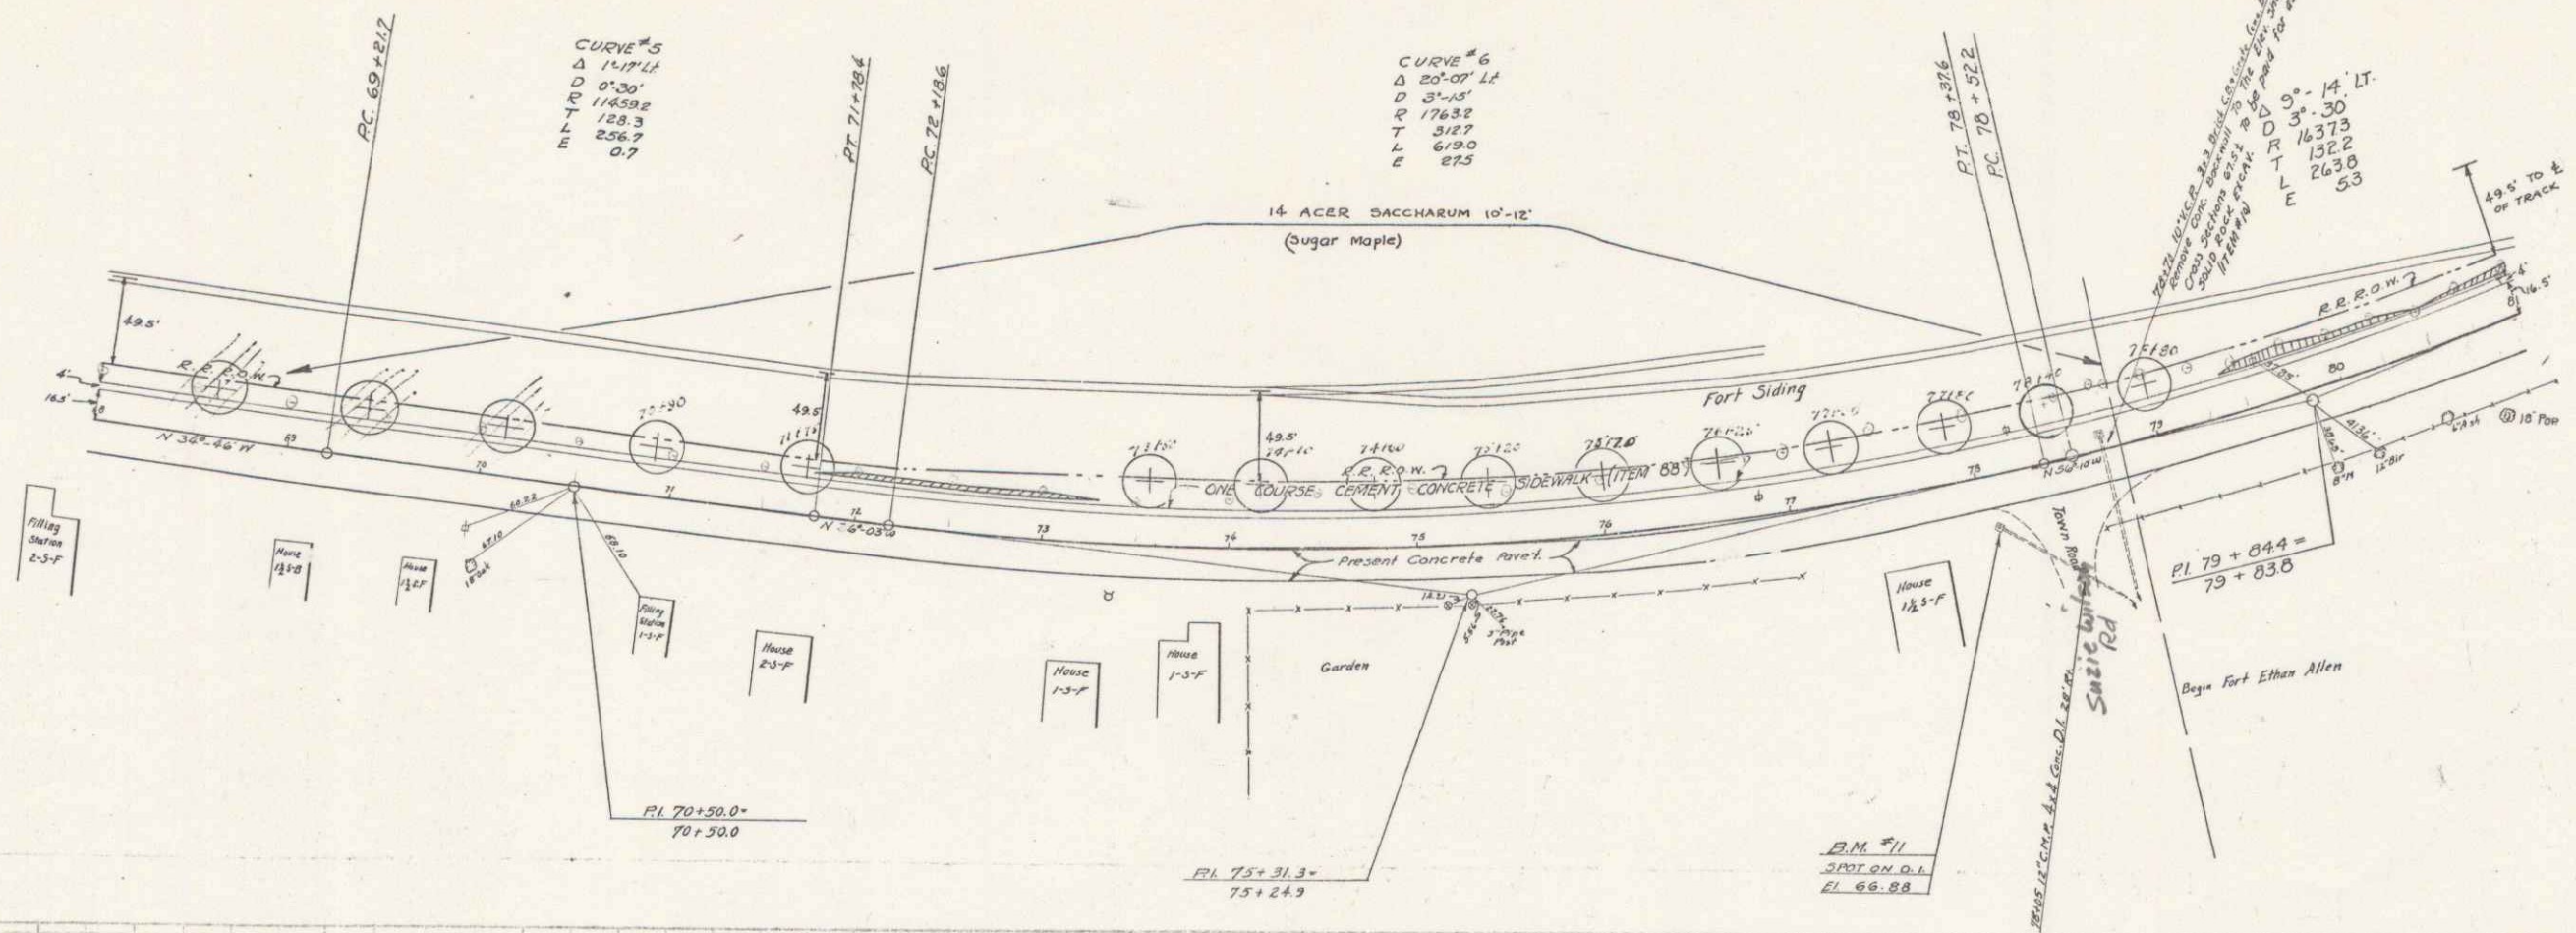

3-14
SHERKETT
LINTINE

3-16
SHERKETT
LINTINE

STA. 8169
END PROJECT W.P.H. 4-B

NOTE FINISHED GRADE AS
SHOWN IS 1" HIGHER THAN
SHOWN ON THESE PLANS.

B.M. #12; Spike in root of Poplar Sta. 89+07 El. 76.79

5