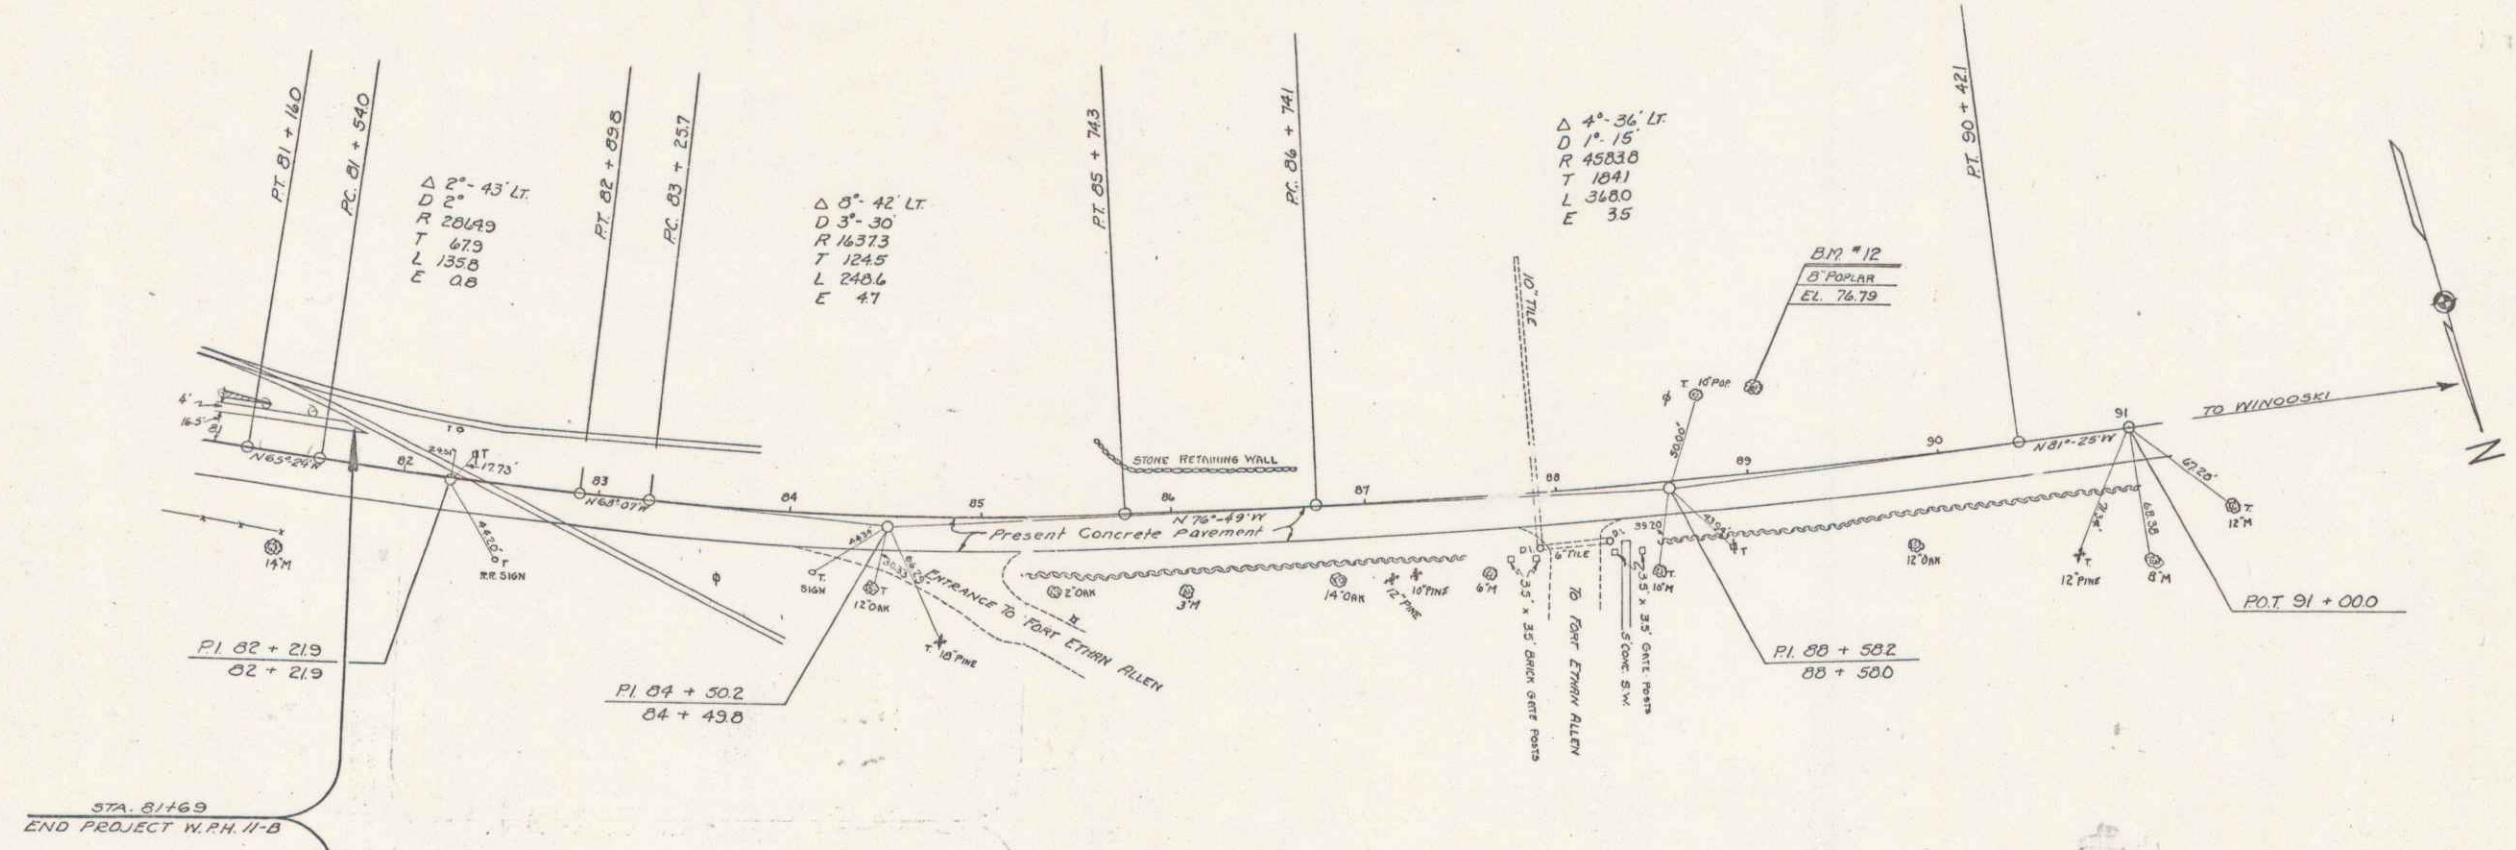

3-14
SHERKETT
LINTINE

3-16
SHERKETT
LINTINE

STA. 8169
END PROJECT W.P.H. 4-B

NOTE FINISHED GRADE AS
SHOWN IS 1" HIGHER THAN
SHOWN ON THESE PLANS.

B.M. #12; Spike in root of Poplar Sta. 89+07 El. 76.79

5