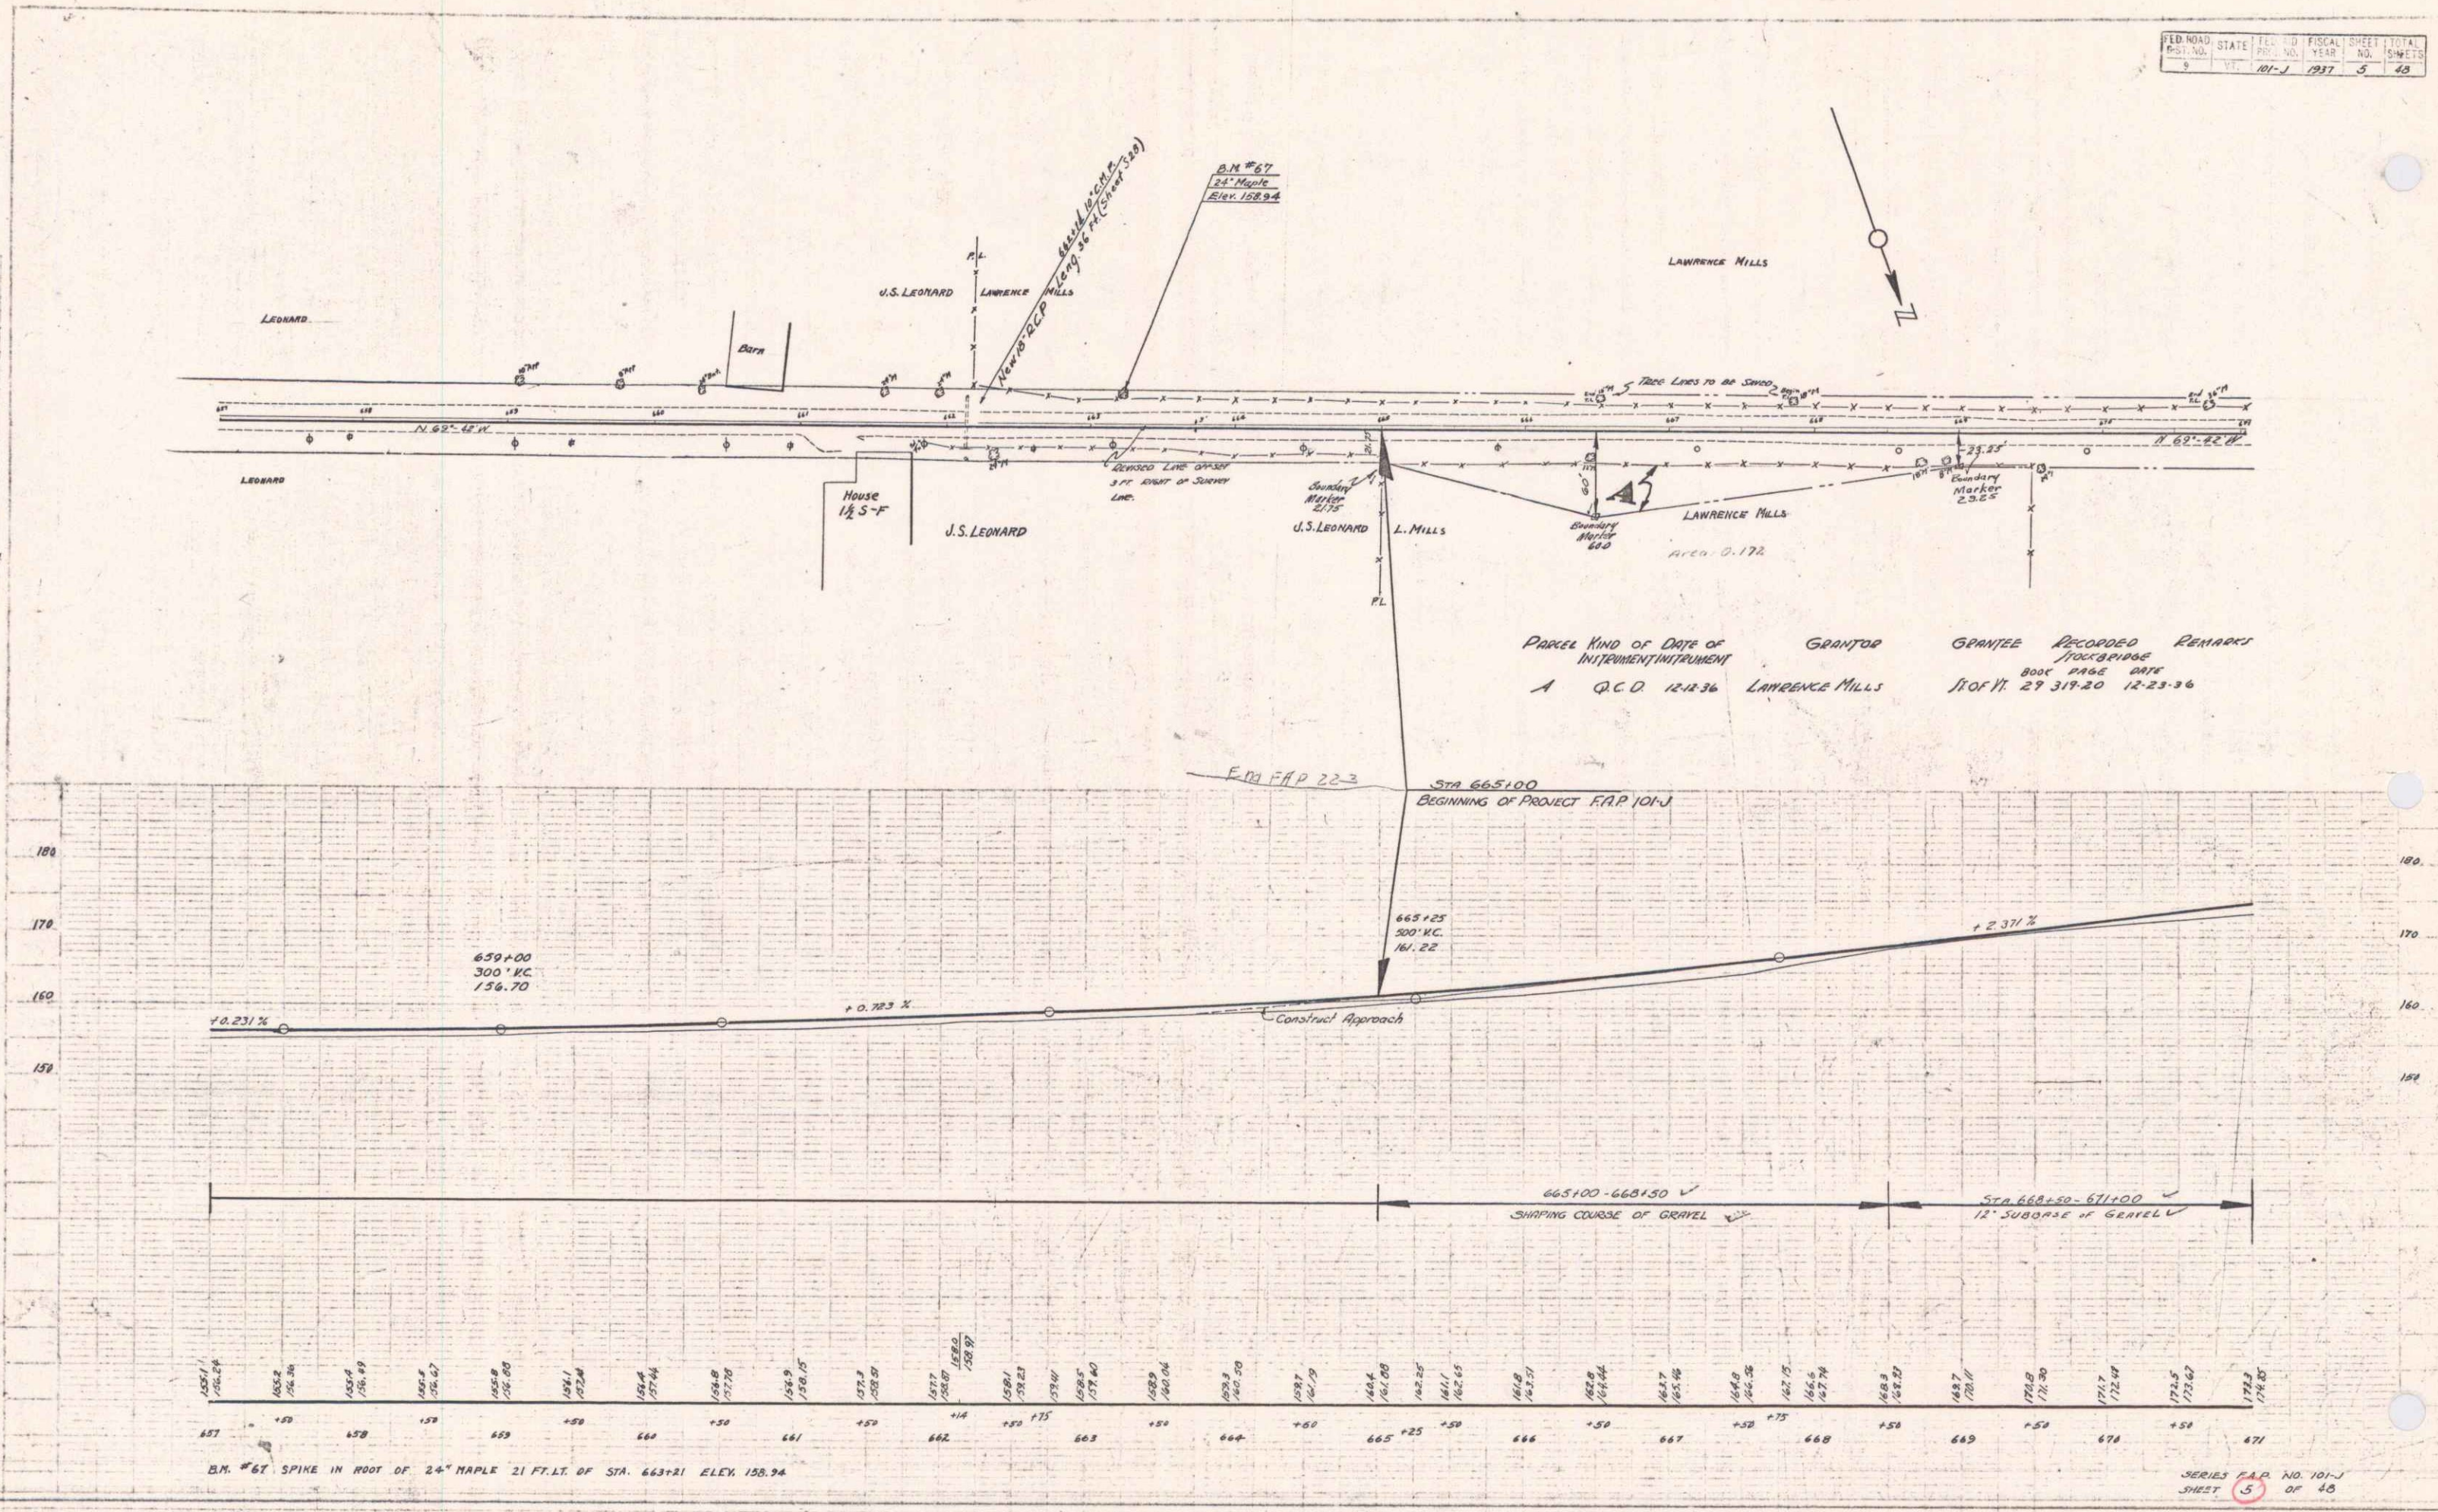

PARCEL	KIND OF INTEREST	DATE OF INSTRUMENT	GRANTOR	GRANTEE	RECORDED BOOK	RECORDED PAGE	RECORDED DATE	REMARKS
A	Q.C.D.	12-12-36	LAWRENCE MILLS	JOF M.	29	319-20	12-23-36	

B.M. #67 SPIKE IN ROOT OF 24" MAPLE 21 FT. LT. OF STA. 663+21 ELEV. 158.94

2