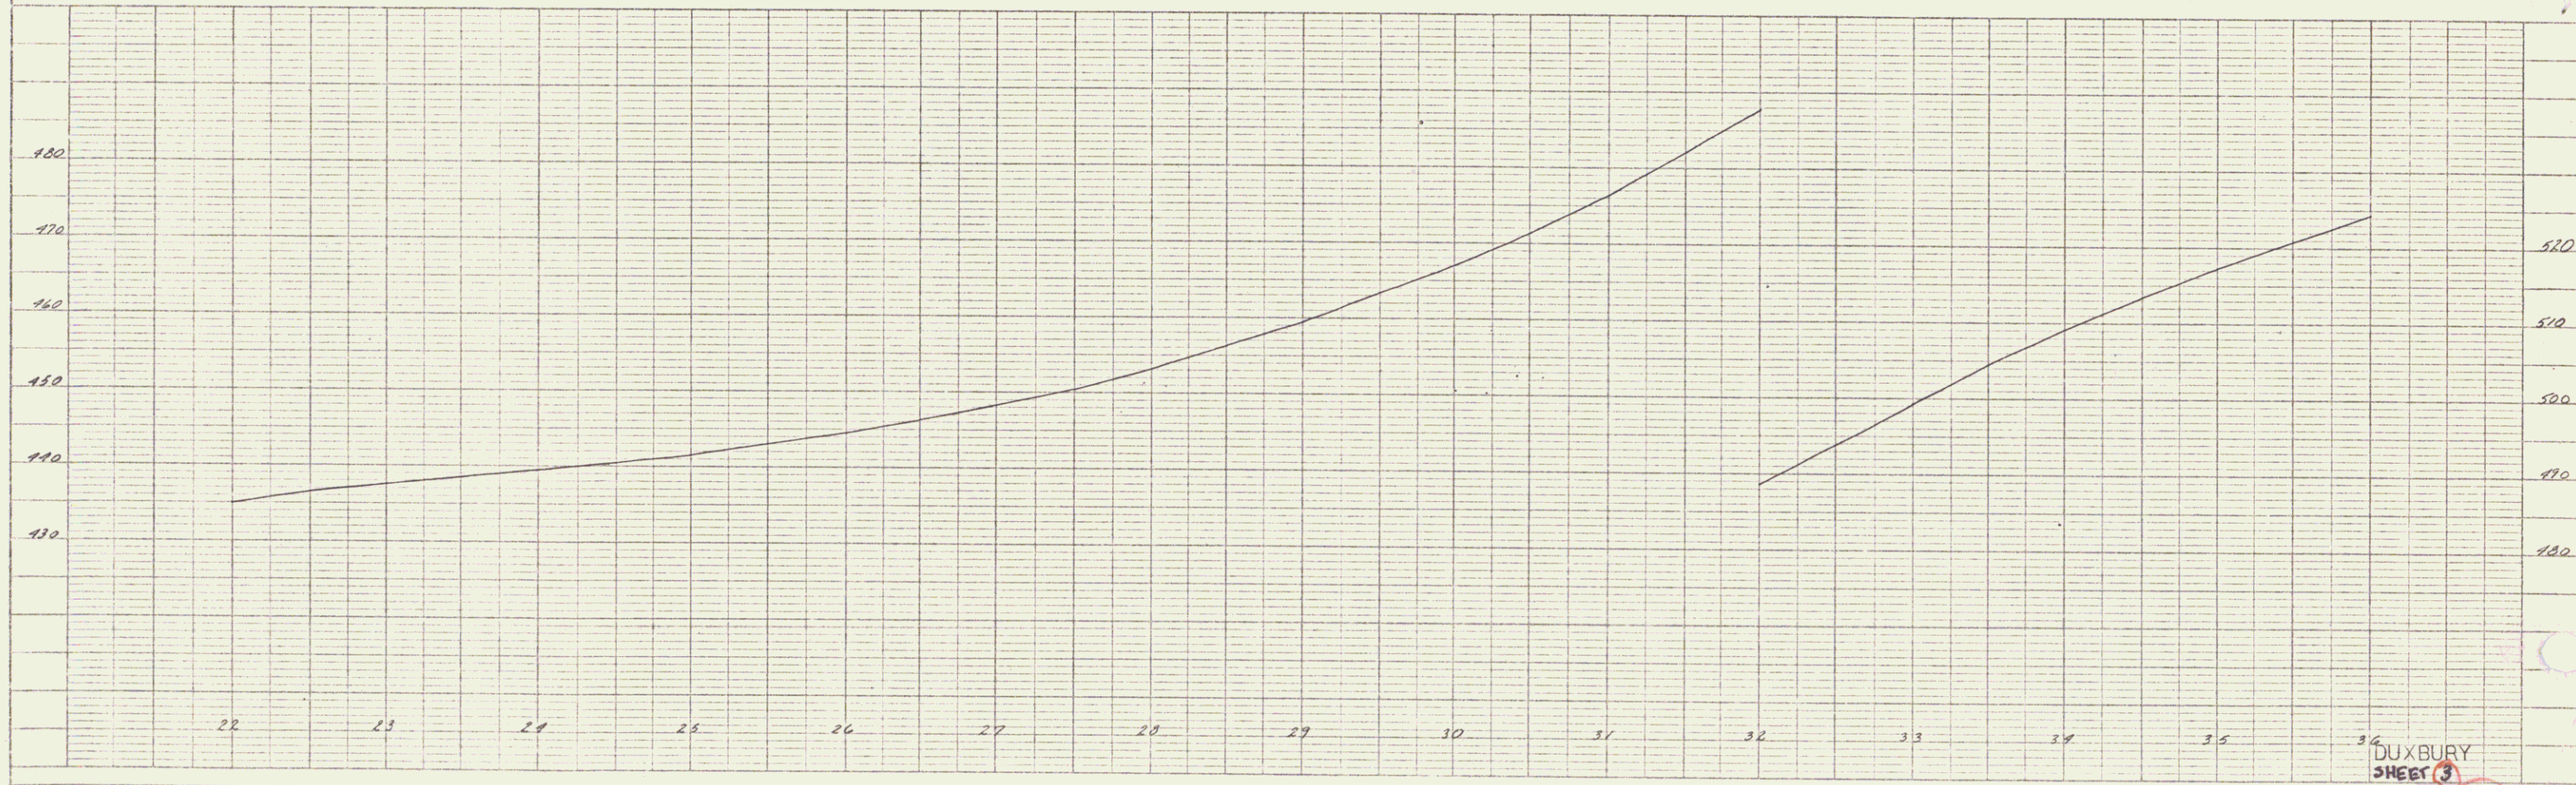

PROFILE
DATE: 1/15/11
DRAWN BY: J. J. [unclear]
CHECKED BY: [unclear]
PROJECT: [unclear]