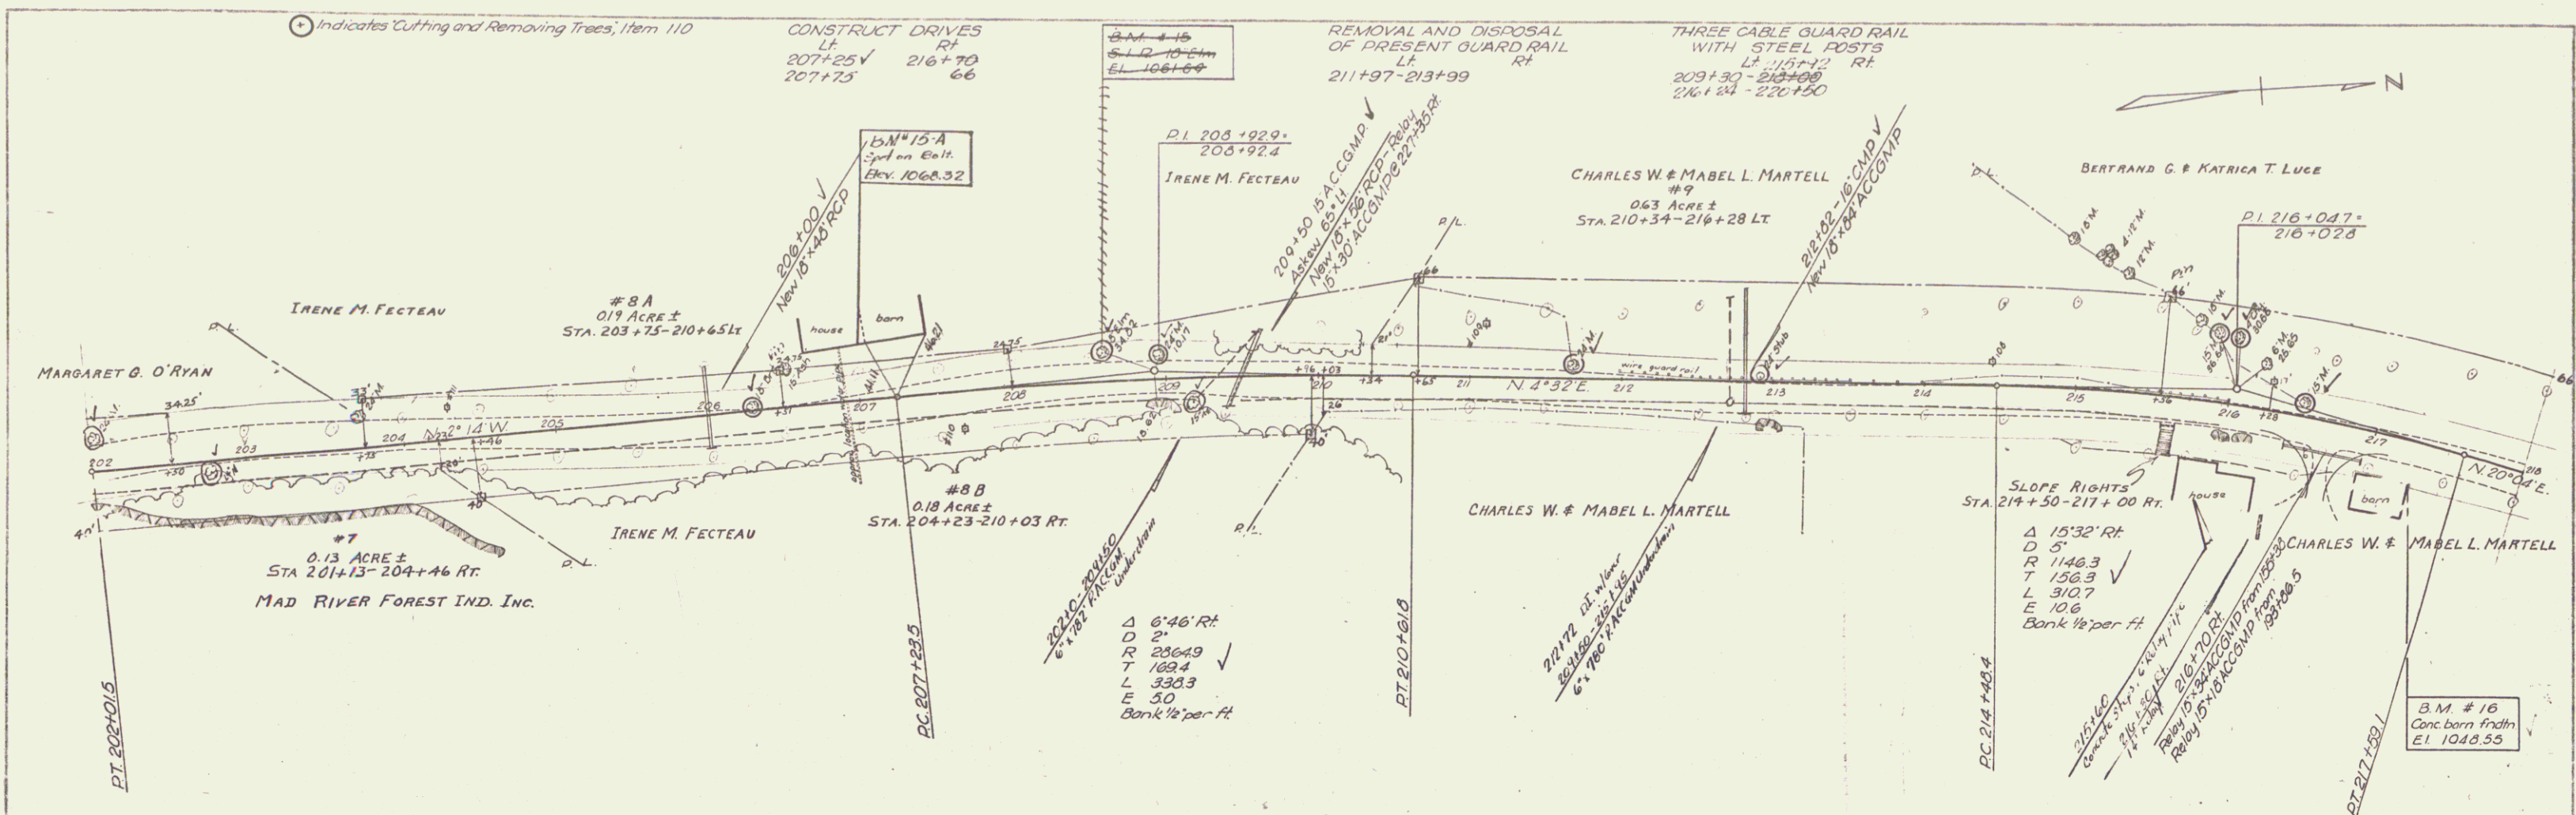

PLAN  
 DATE 11-56  
 DRAWN BY [unclear]  
 CHECKED BY [unclear]  
 SCALE 1" = 40'

PROFILE  
 DATE 11-56  
 DRAWN BY [unclear]  
 CHECKED BY [unclear]  
 SCALE 1" = 40'