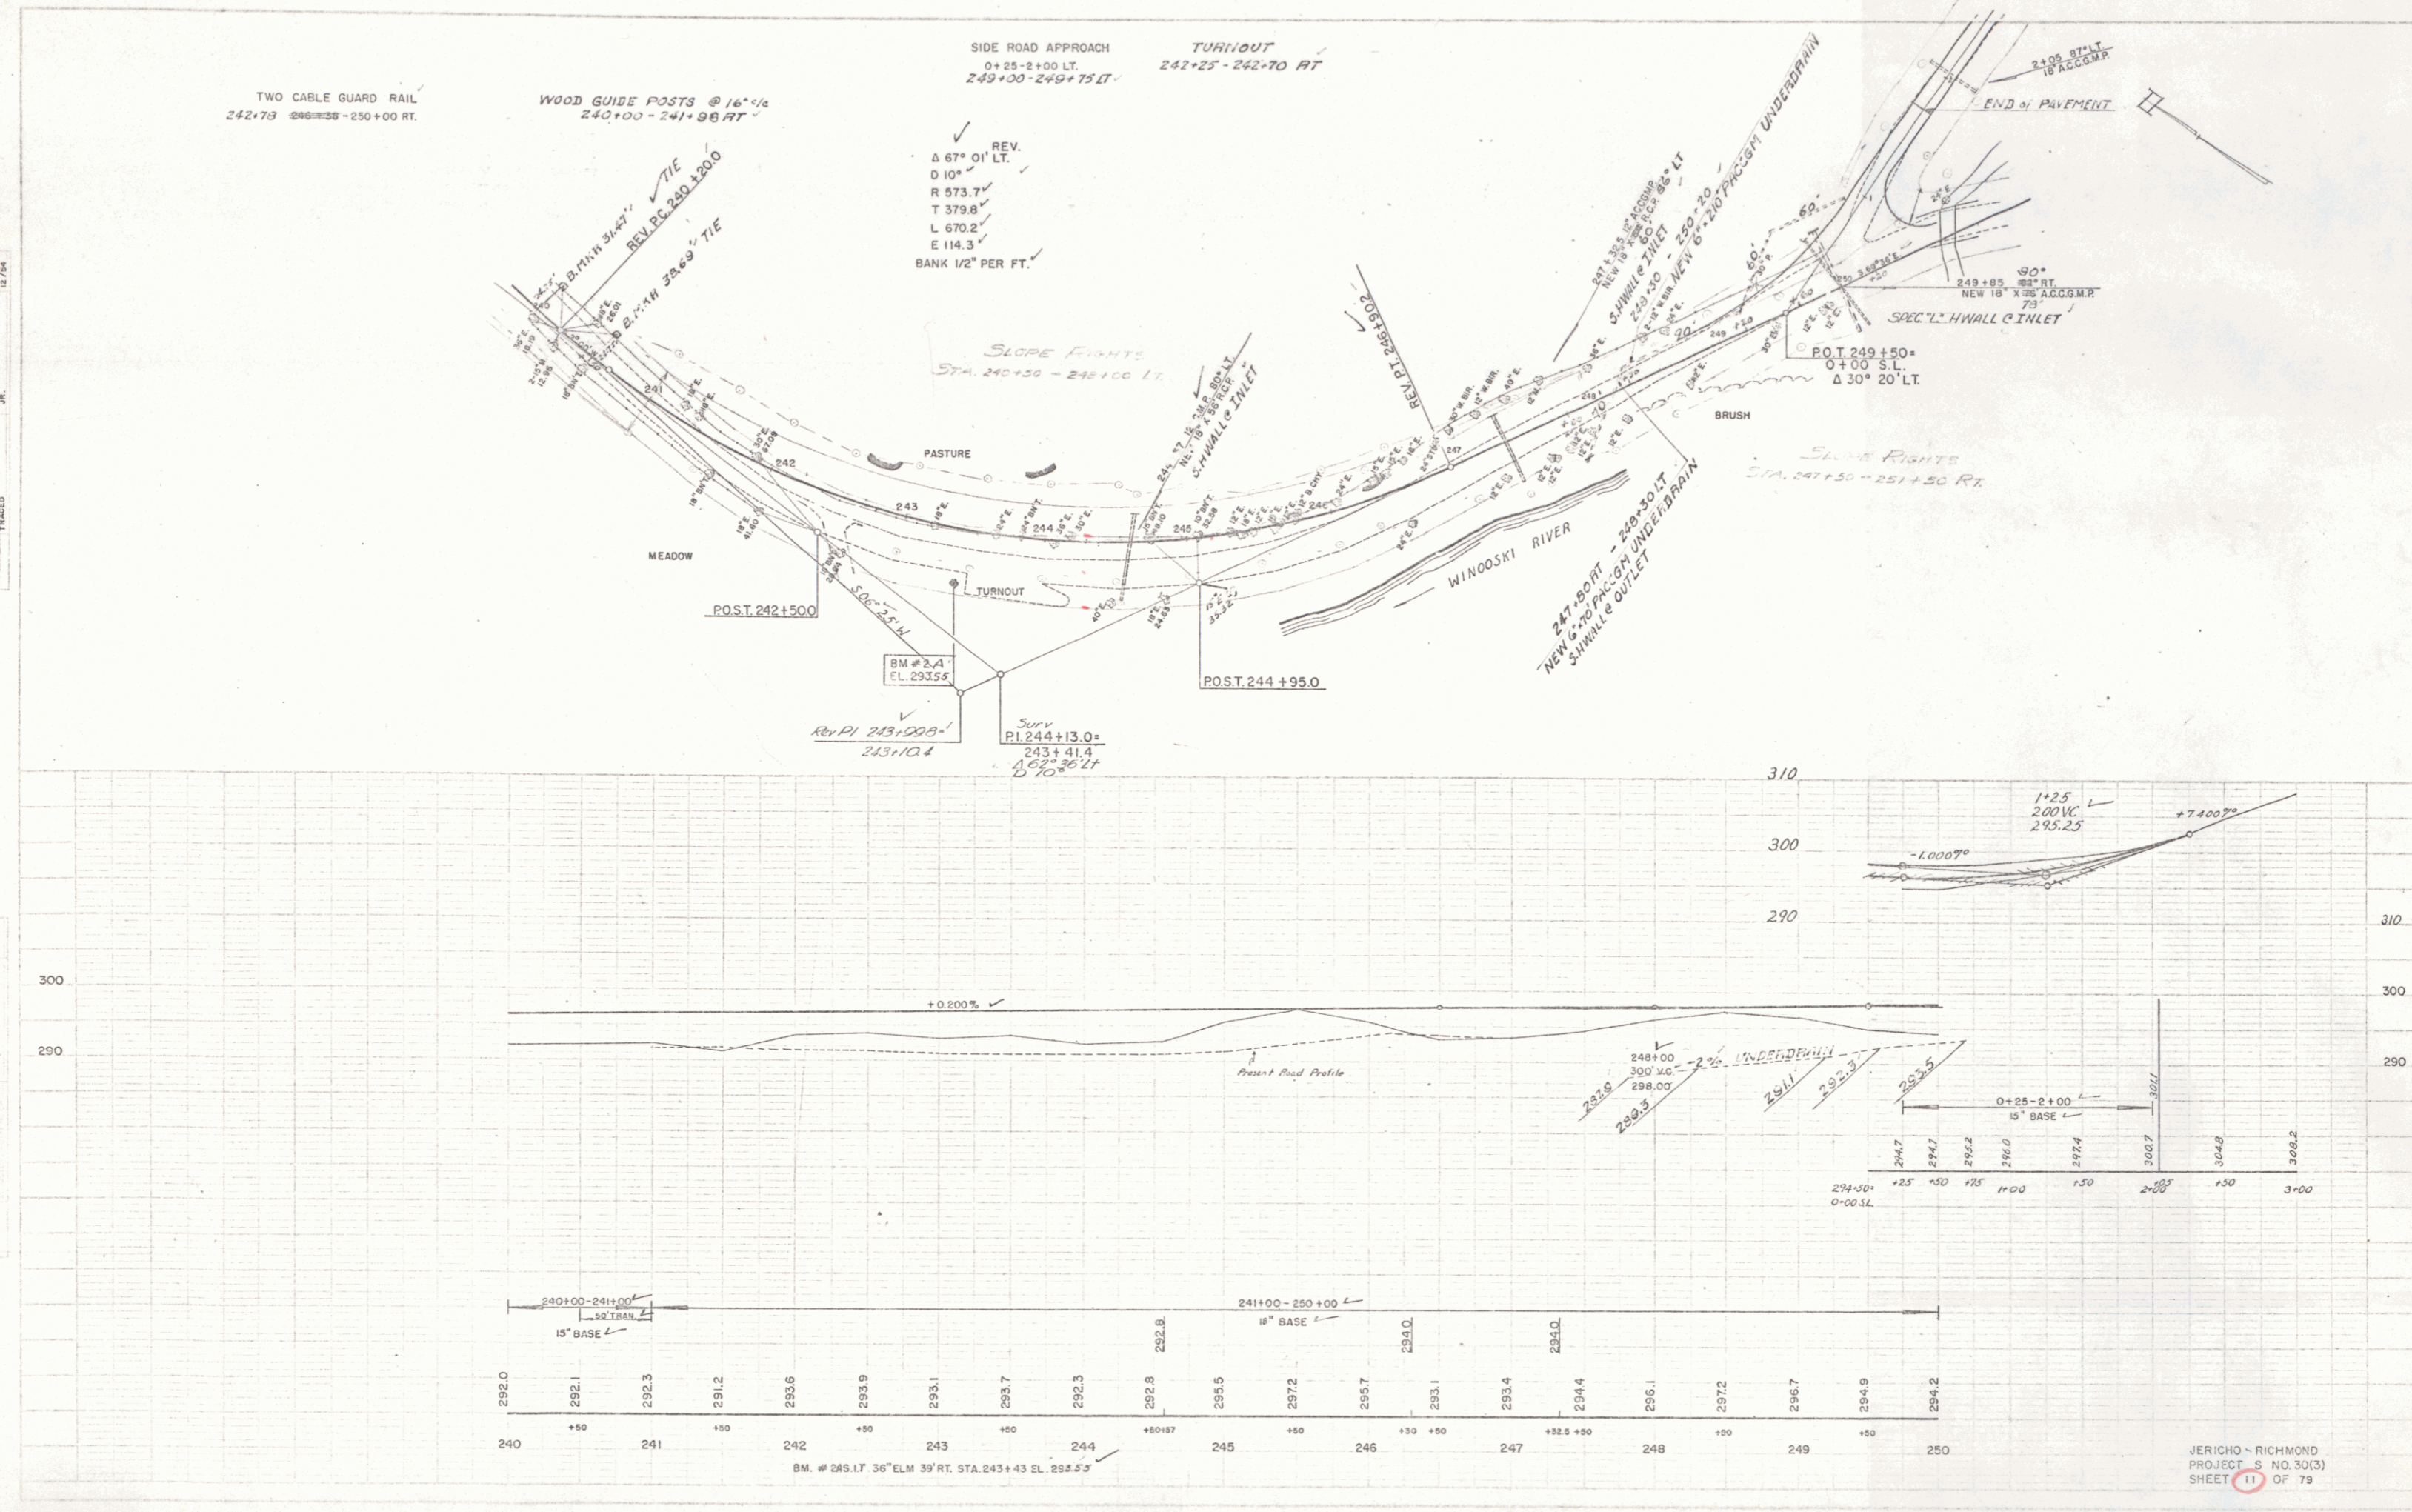

DATE: 12/74
 DRAWN BY: J. BARRIS
 CHECKED BY: J. BARRIS
 TRACED BY: J. BARRIS

DATE: 12/74
 DRAWN BY: J. BARRIS
 CHECKED BY: J. BARRIS
 TRACED BY: J. BARRIS

JERICHO - RICHMOND
 PROJECT NO. 30(3)
 SHEET 11 OF 79