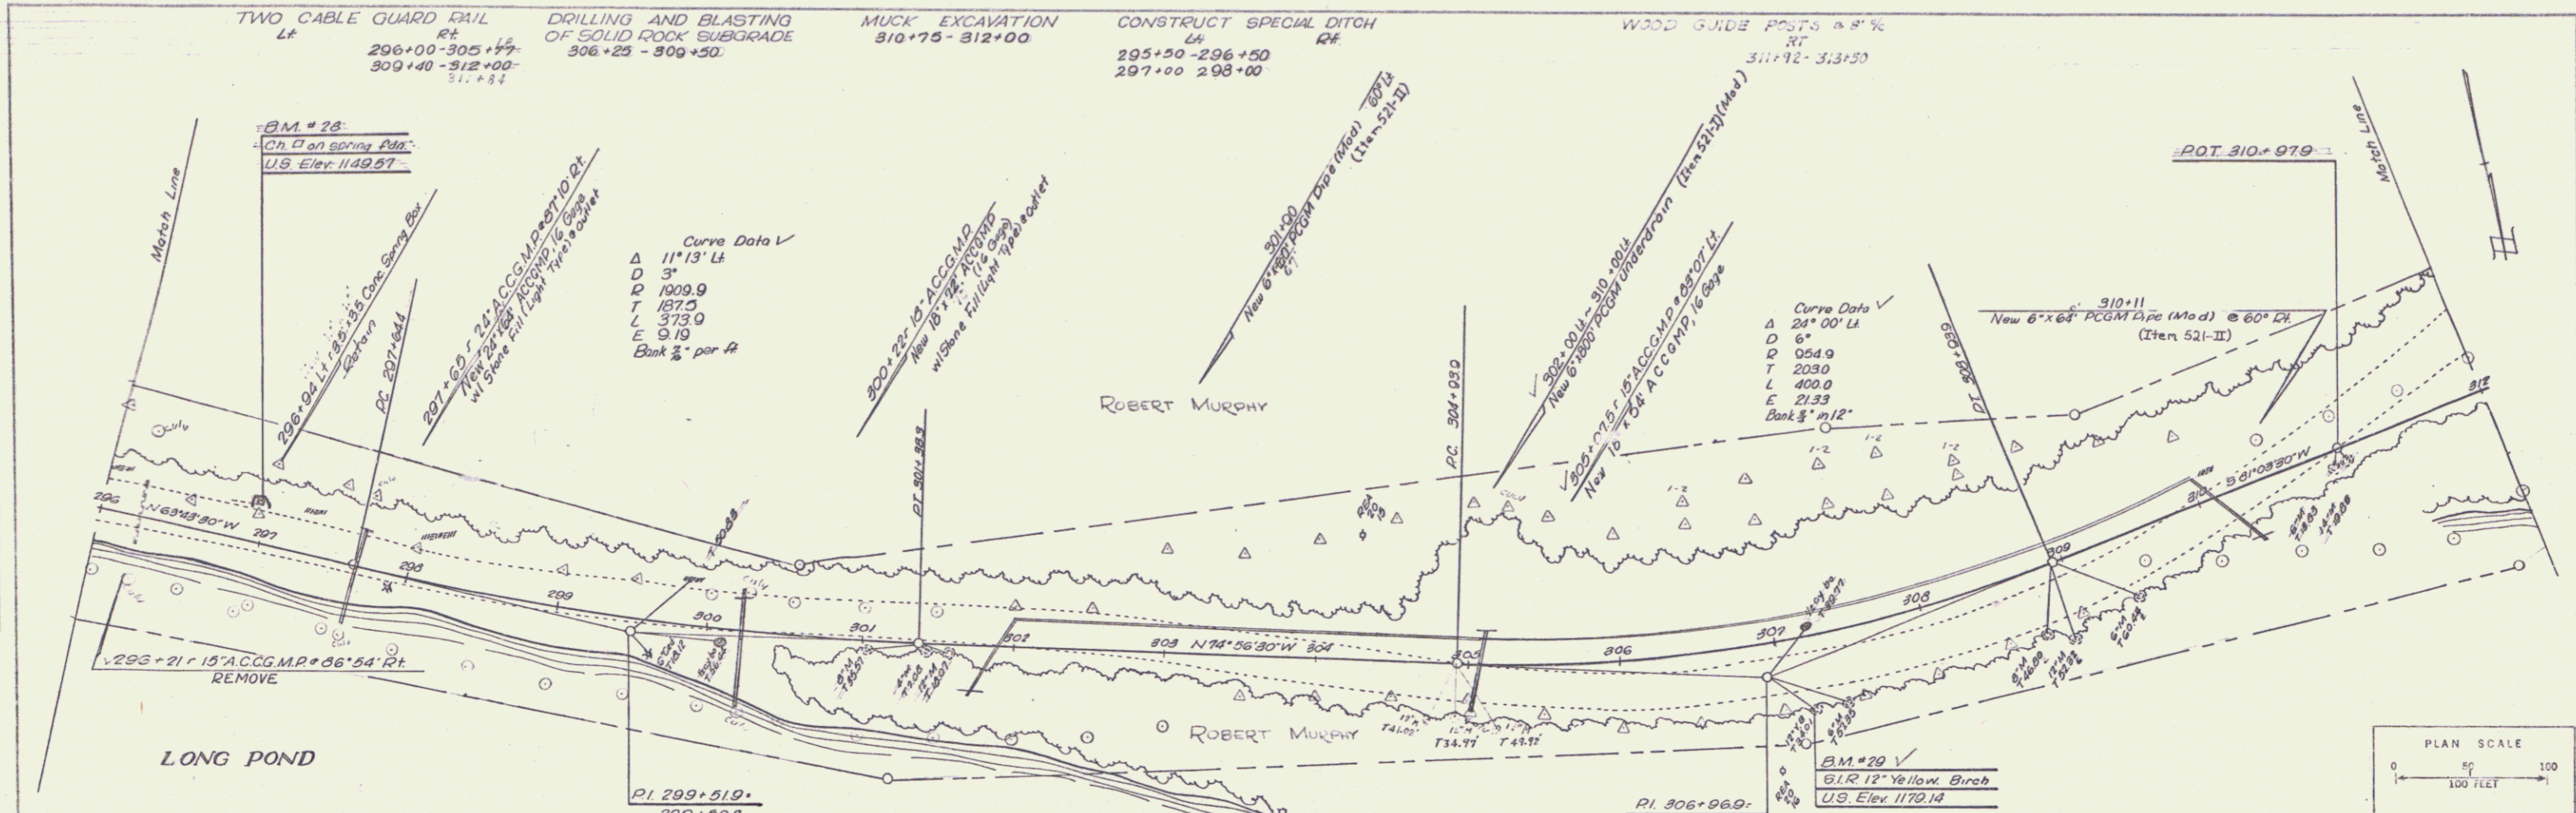

POOR ORIGINAL COPY

PLAN
 DATE: 10-27-52
 DRAWN BY: Valerius Larshen
 CHECKED BY: G. J. ...
 PROJECT: ...

PROFILE
 DATE: 1-15-53
 DRAWN BY: G. J. ...
 CHECKED BY: ...
 PROJECT: ...

EDEN-BELVIDERE
 Proj. S. 13 0233(0)
 Sheet 20 of 26 Sheets