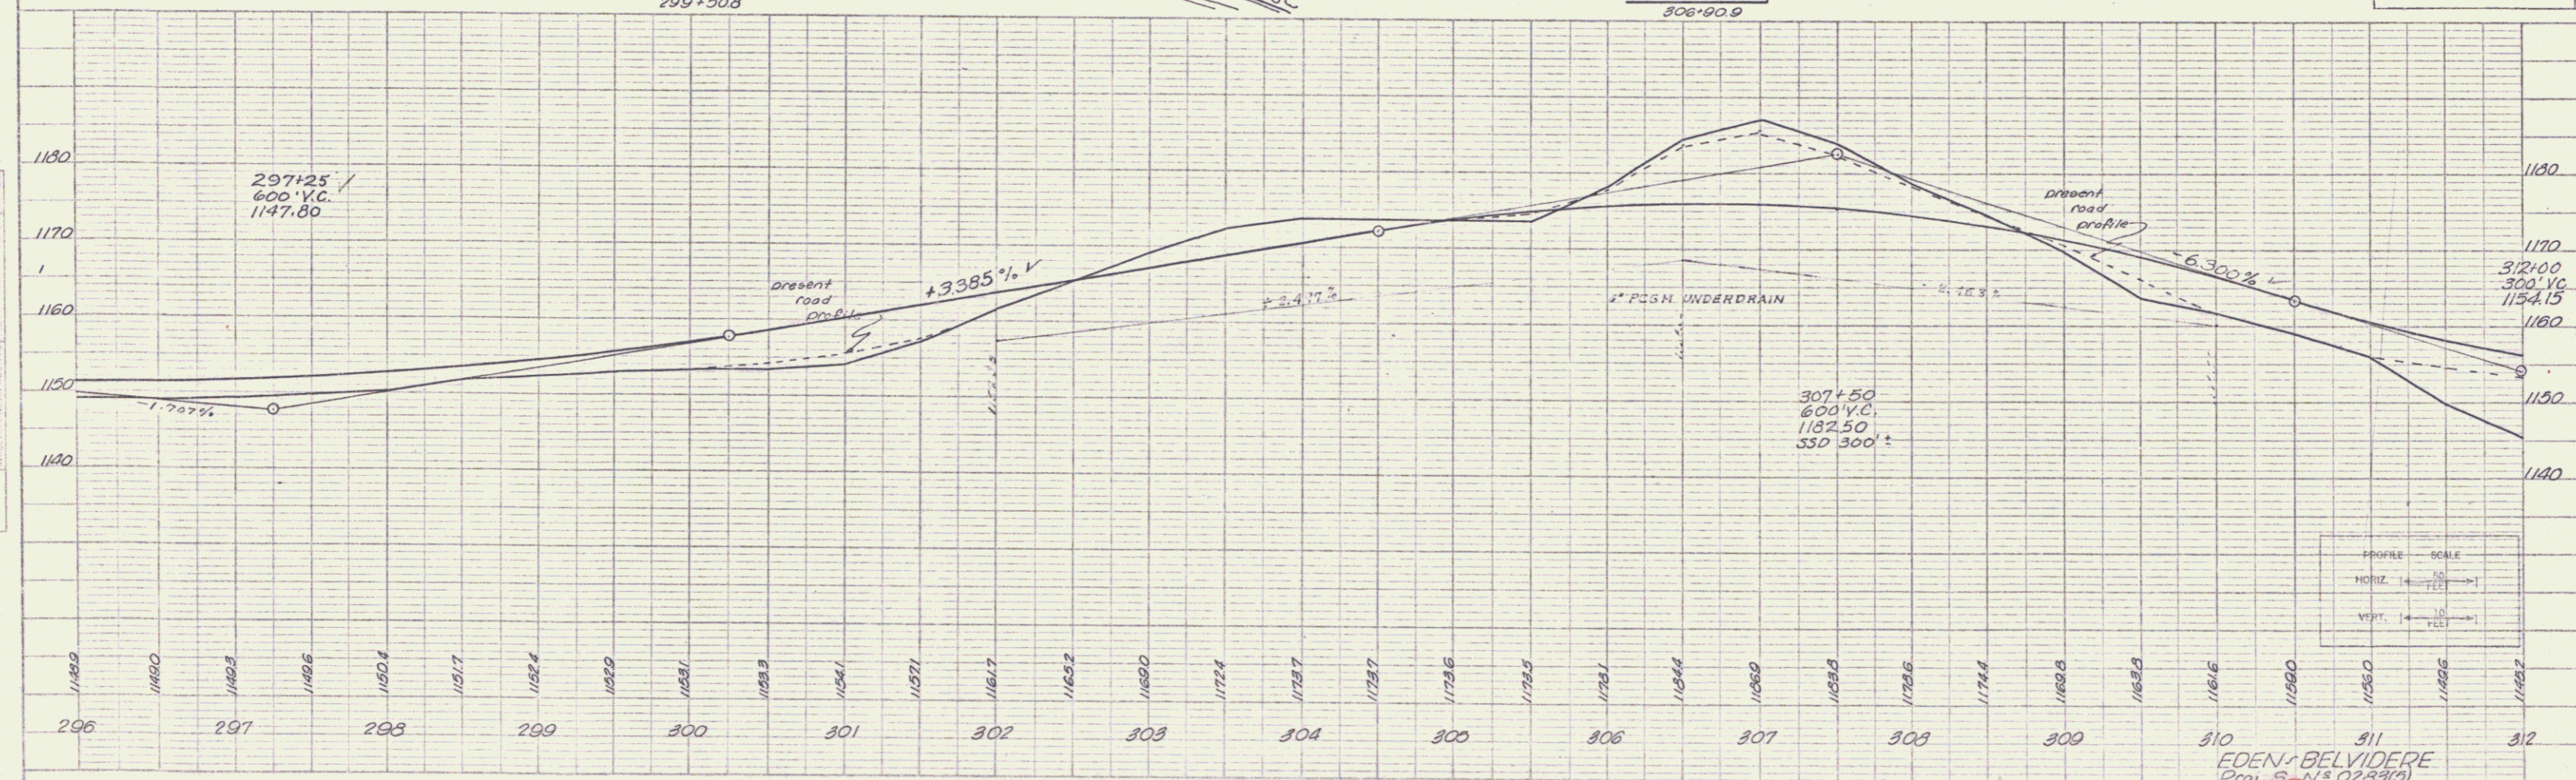

POOR ORIGINAL COPY

PLAN
 DATE: 10-27-52
 DRAWN BY: Valerius Larshen
 CHECKED BY: G. J. ...
 PROJECT: ...

PROFILE
 DATE: 1-15-53
 DRAWN BY: G. J. ...
 CHECKED BY: ...
 PROJECT: ...

EDEN-BELVIDERE
 Proj. S. 13 0233(0)
 Sheet 20 of 26 Sheets