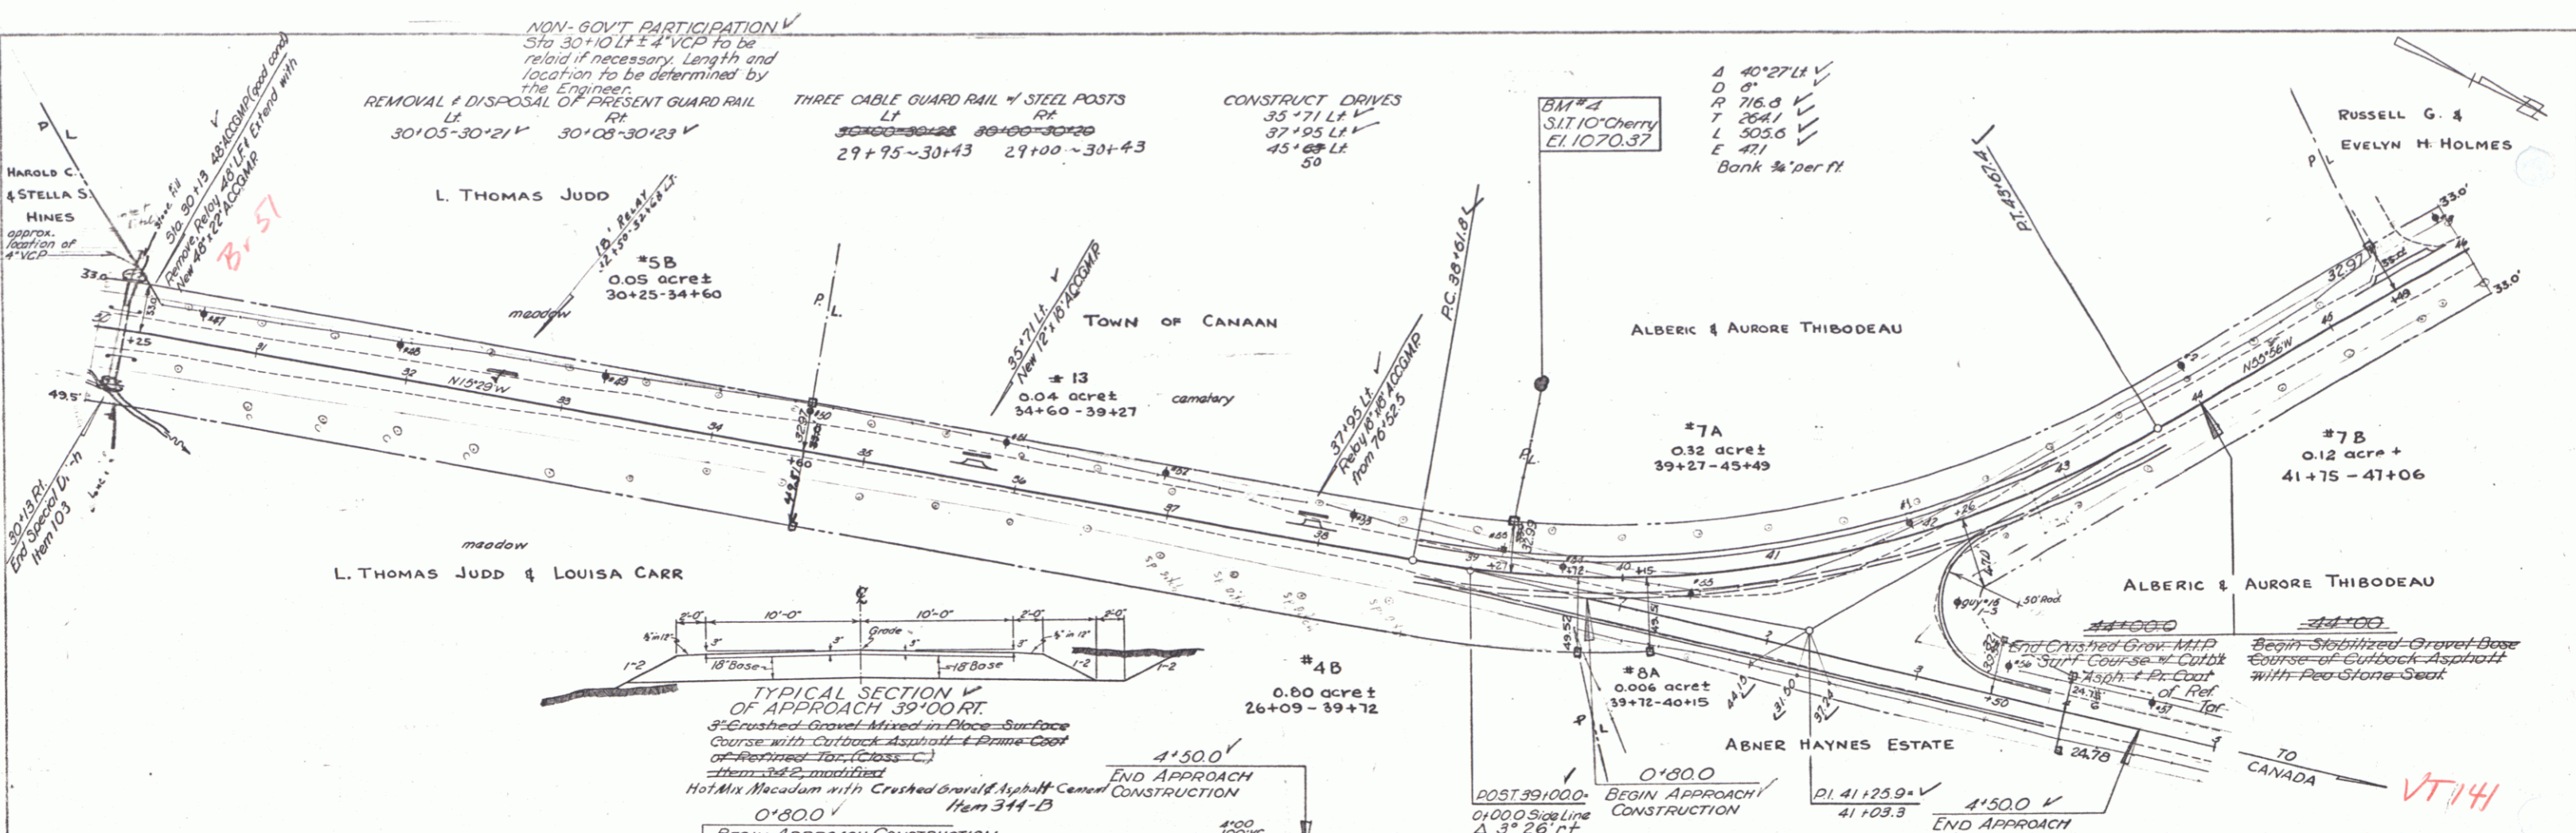

PLAN  
 DATE WORKED: 3/28/58  
 DRAWN BY: Hurley  
 CHECKED BY: E. White

PROFILE  
 DATE WORKED: 3/28/58  
 DRAWN BY: E. White  
 CHECKED BY: E. White

DATE: PLAN PROFILE: 3/28/58  
 DRAWN BY: E. White  
 CHECKED BY: E. White