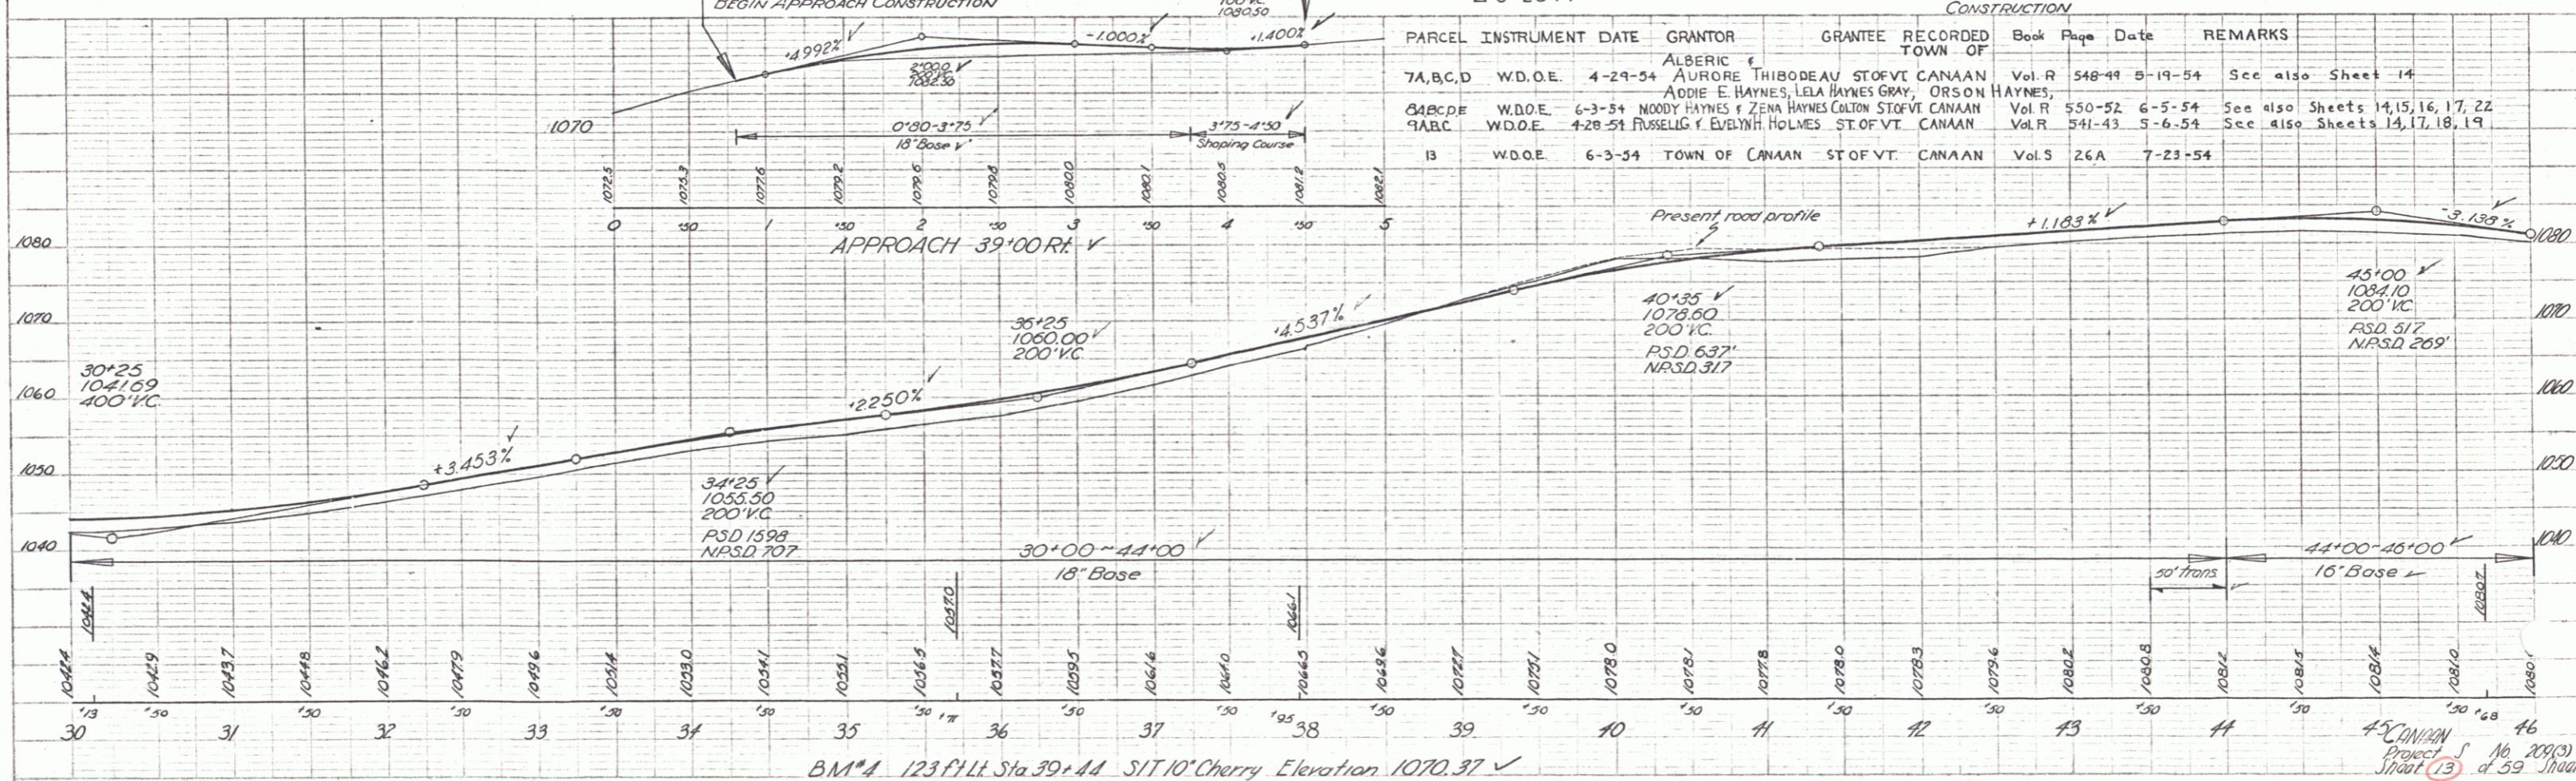

PLAN  
 DATE WORKED: 3/28/58  
 DRAWN BY: Hurley  
 CHECKED BY: E. White

PROFILE  
 DATE WORKED: 3/28/58  
 DRAWN BY: E. White  
 CHECKED BY: E. White

DATE: PLAN PROFILE: 3/28/58  
 DRAWN BY: E. White  
 CHECKED BY: E. White