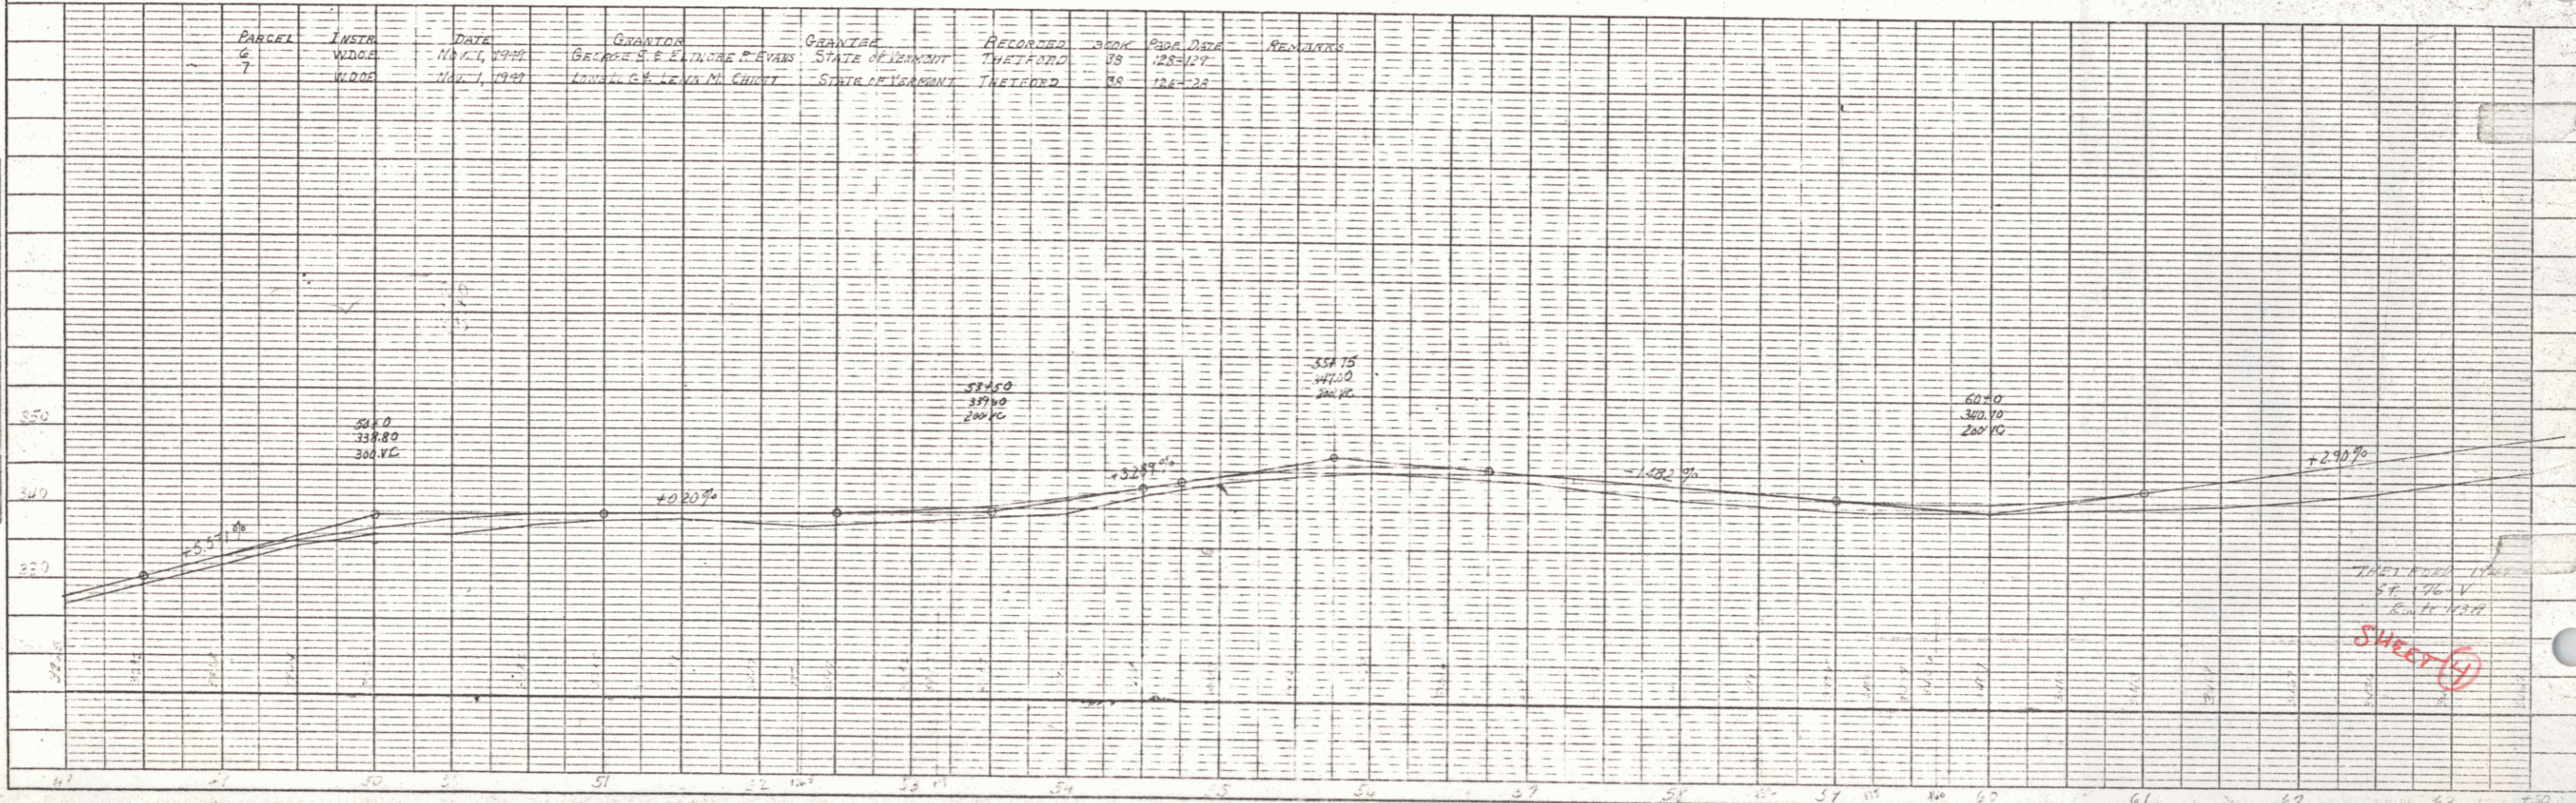

DATE	
BY	
DESIGNED	
CHECKED	
DATE	
NO.