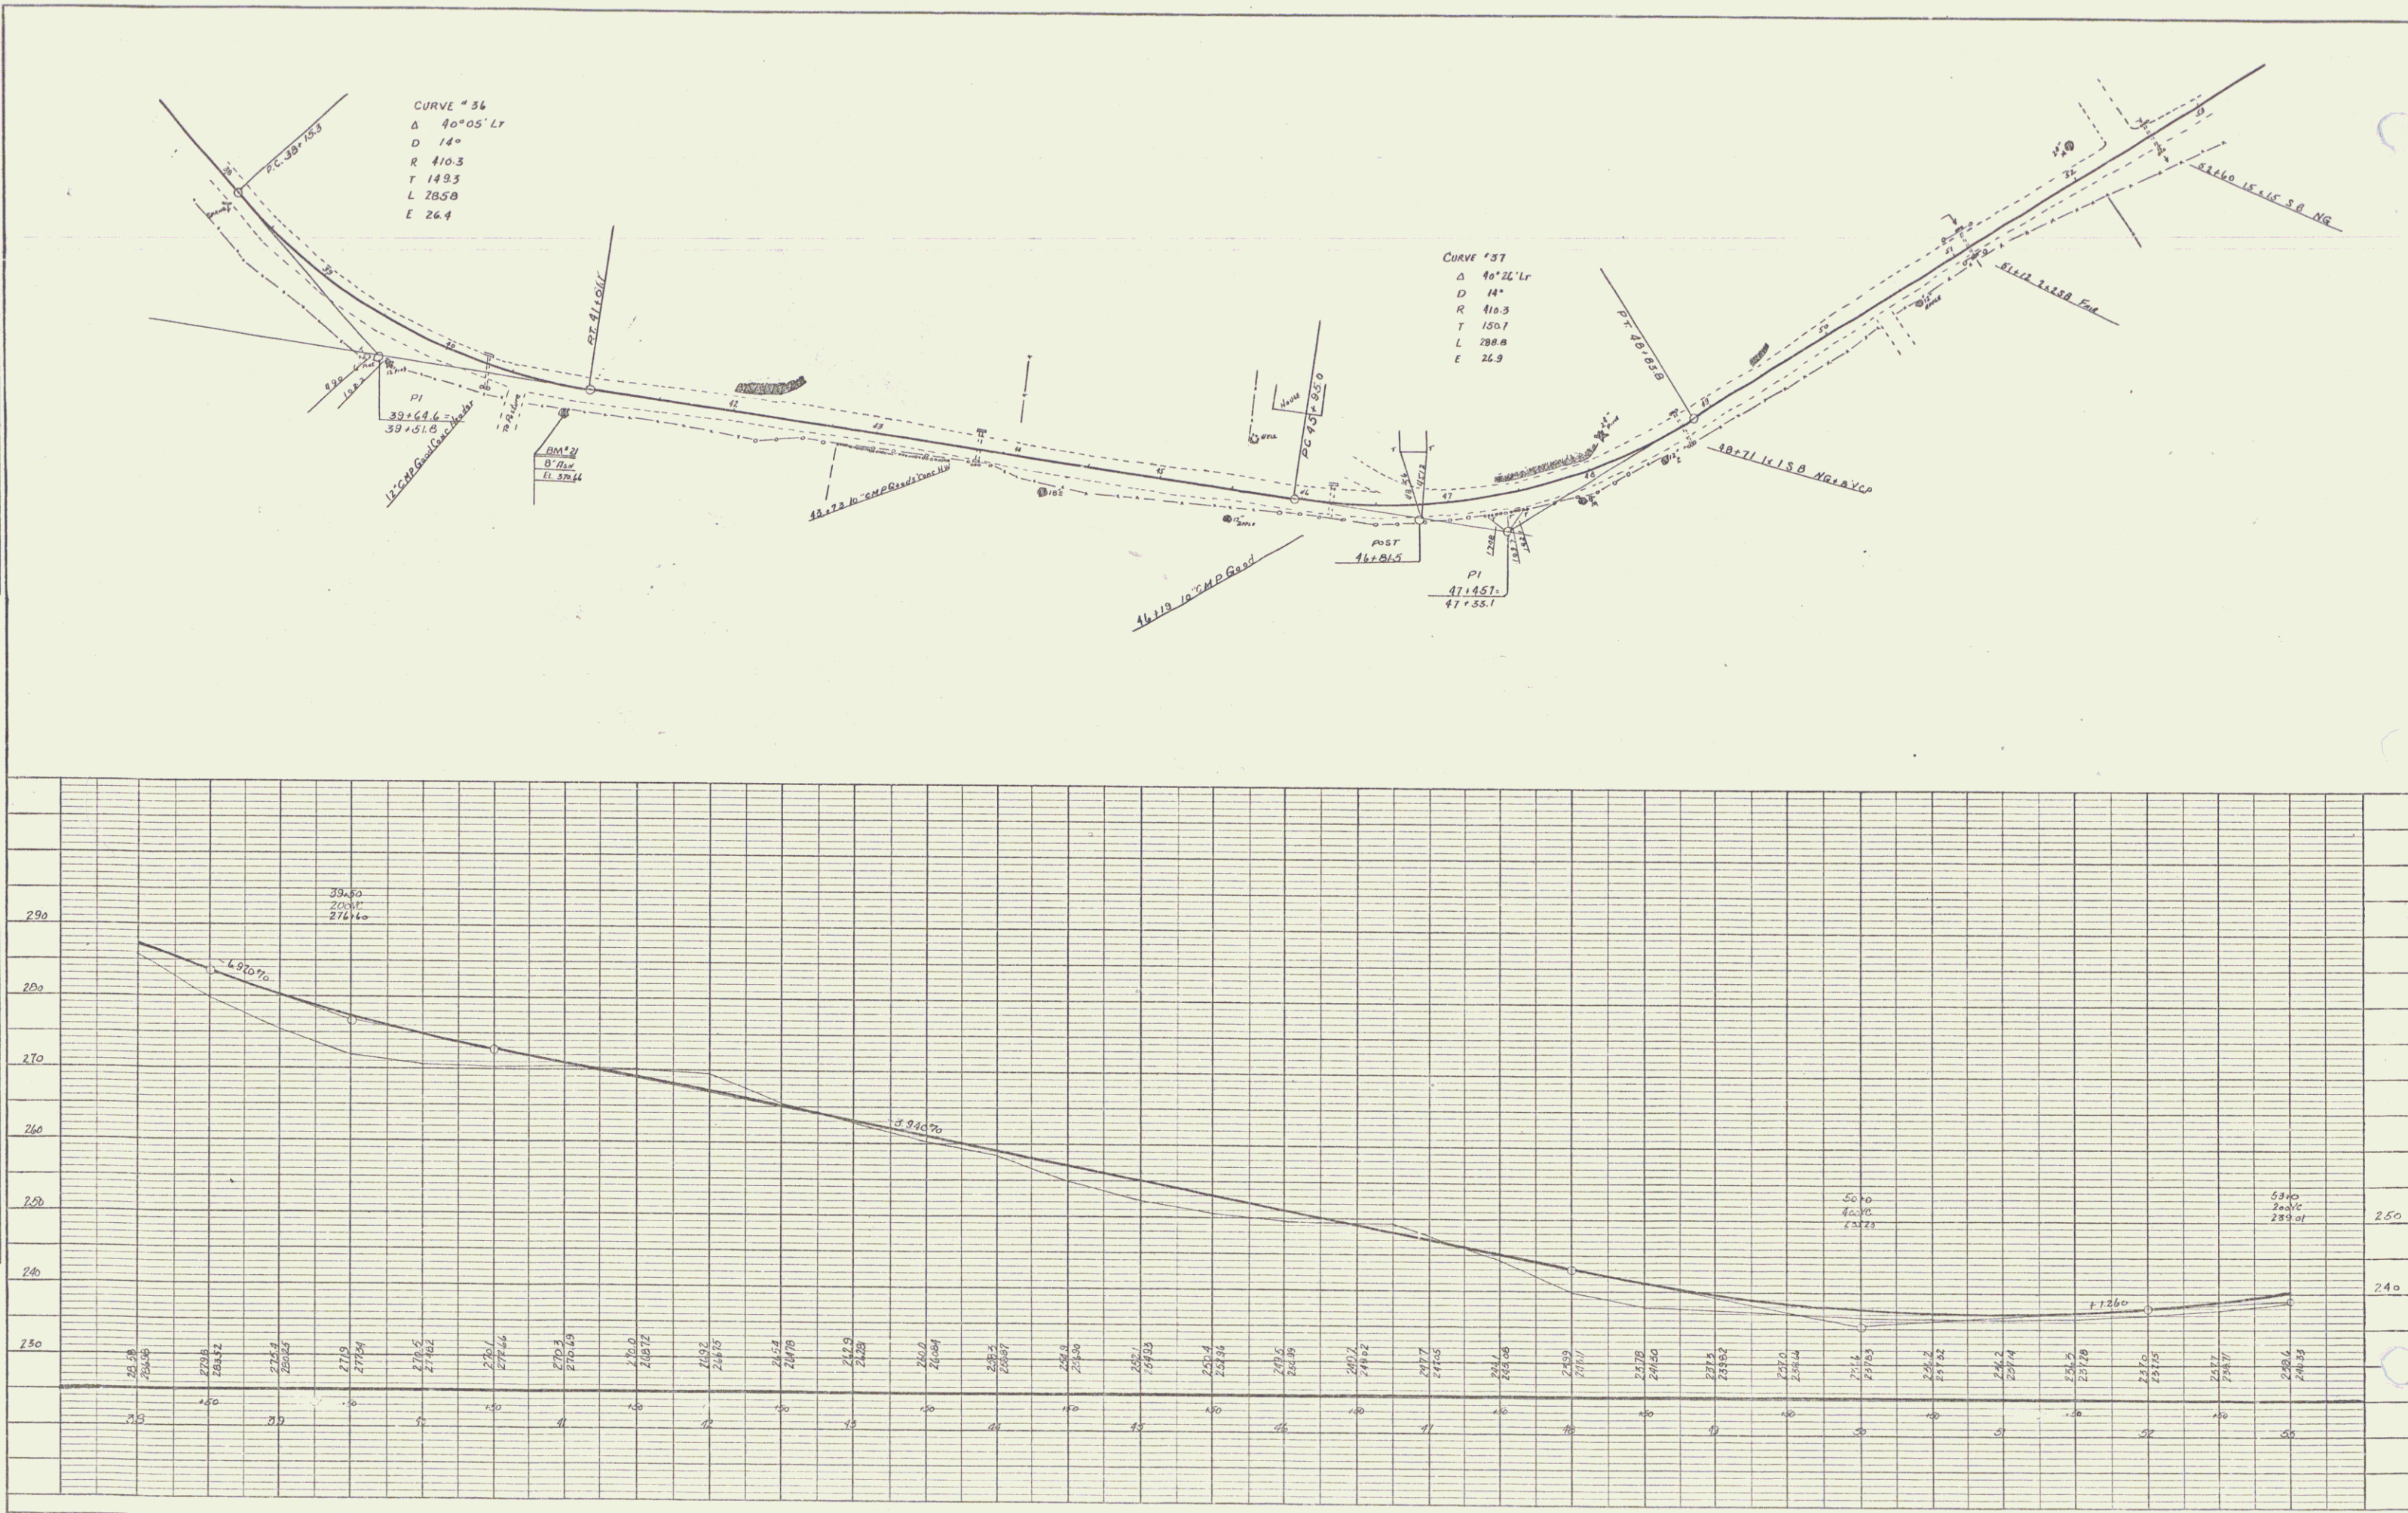

DATE	
BY	
NO.	
PLAN	
NOTE BOOK	
PLOTTED	
CHECKED	
BY	
DATE	

DATE	
BY	
NO.	
PROFILE	
NOTE BOOK	
PLOTTED	
CHECKED	
BY	
DATE