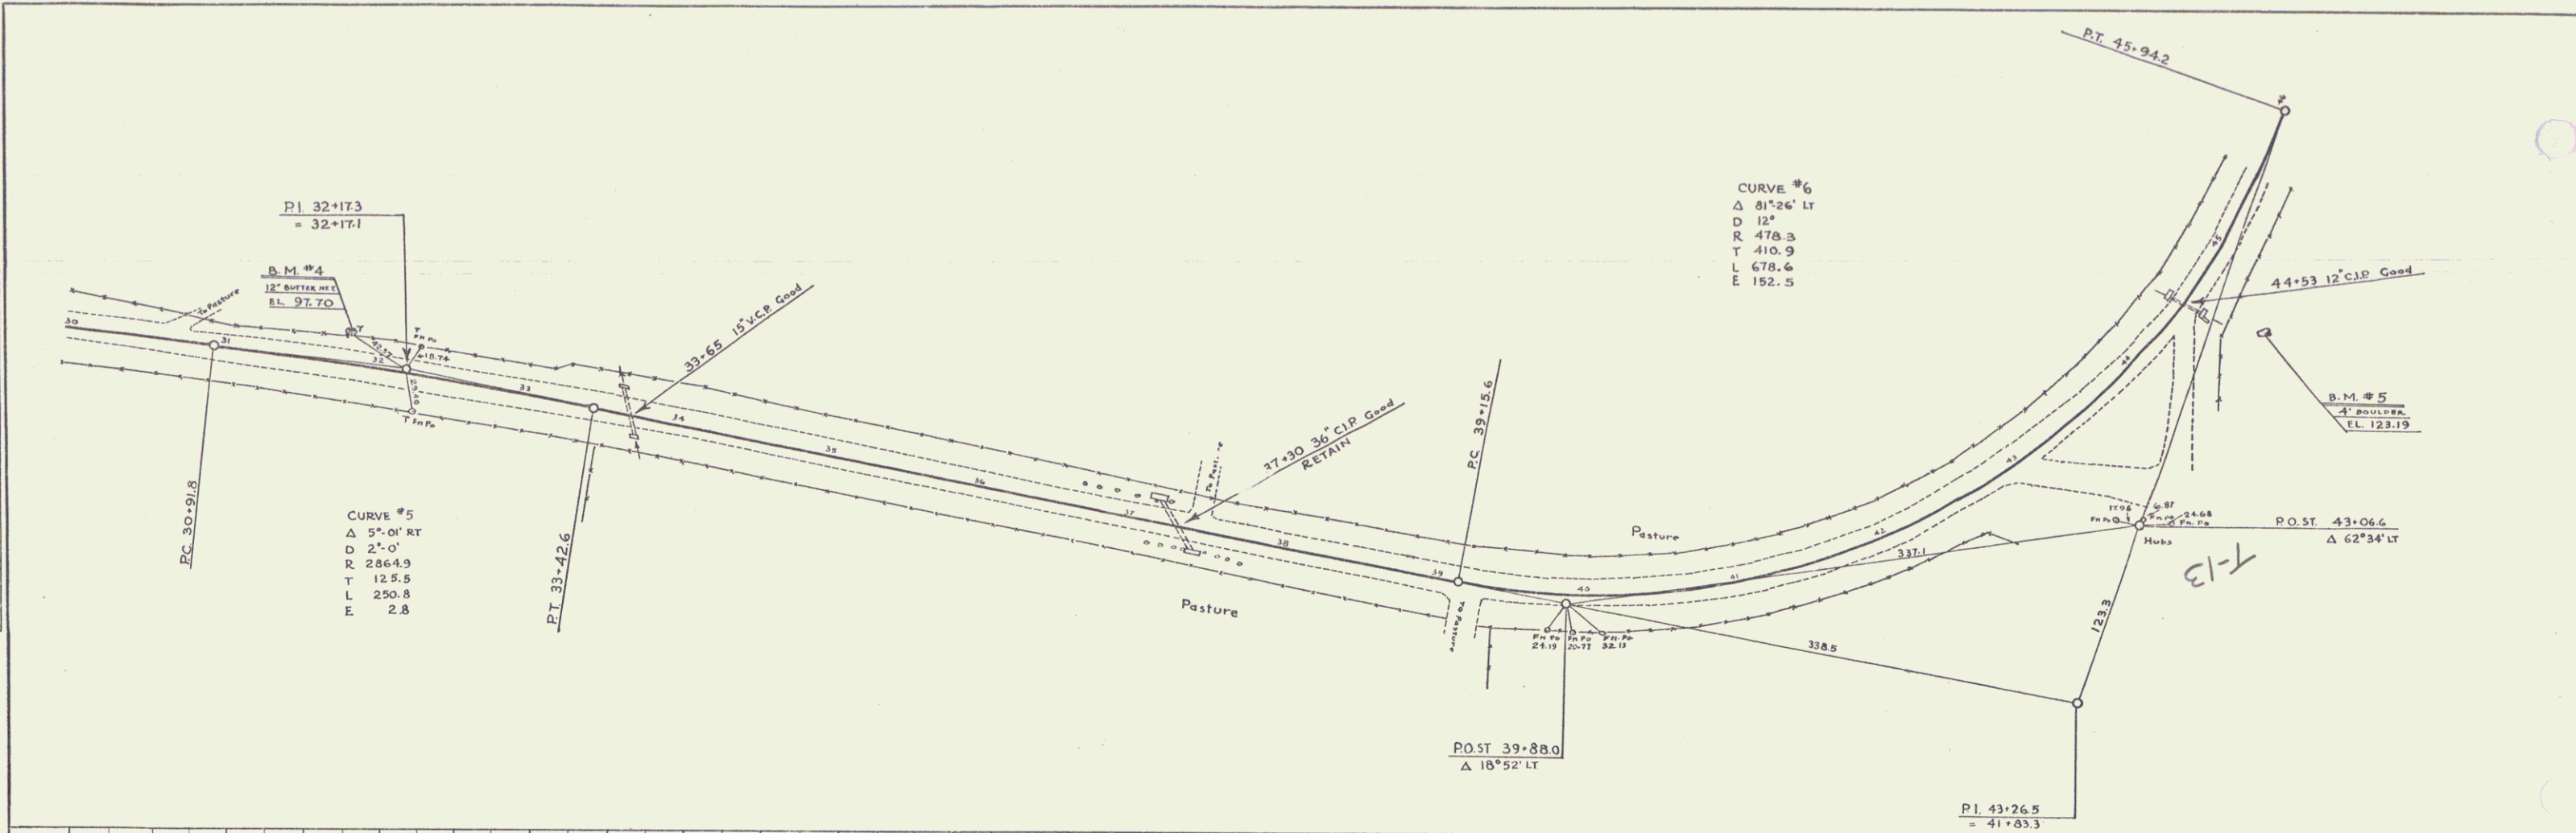

PLAN
DRAWN BY: PASTERN
CHECKED BY: [blank]
DATE: [blank]
PROJECT: [blank]

PROFILE
DRAWN BY: PASTERN
CHECKED BY: [blank]
DATE: [blank]
PROJECT: [blank]