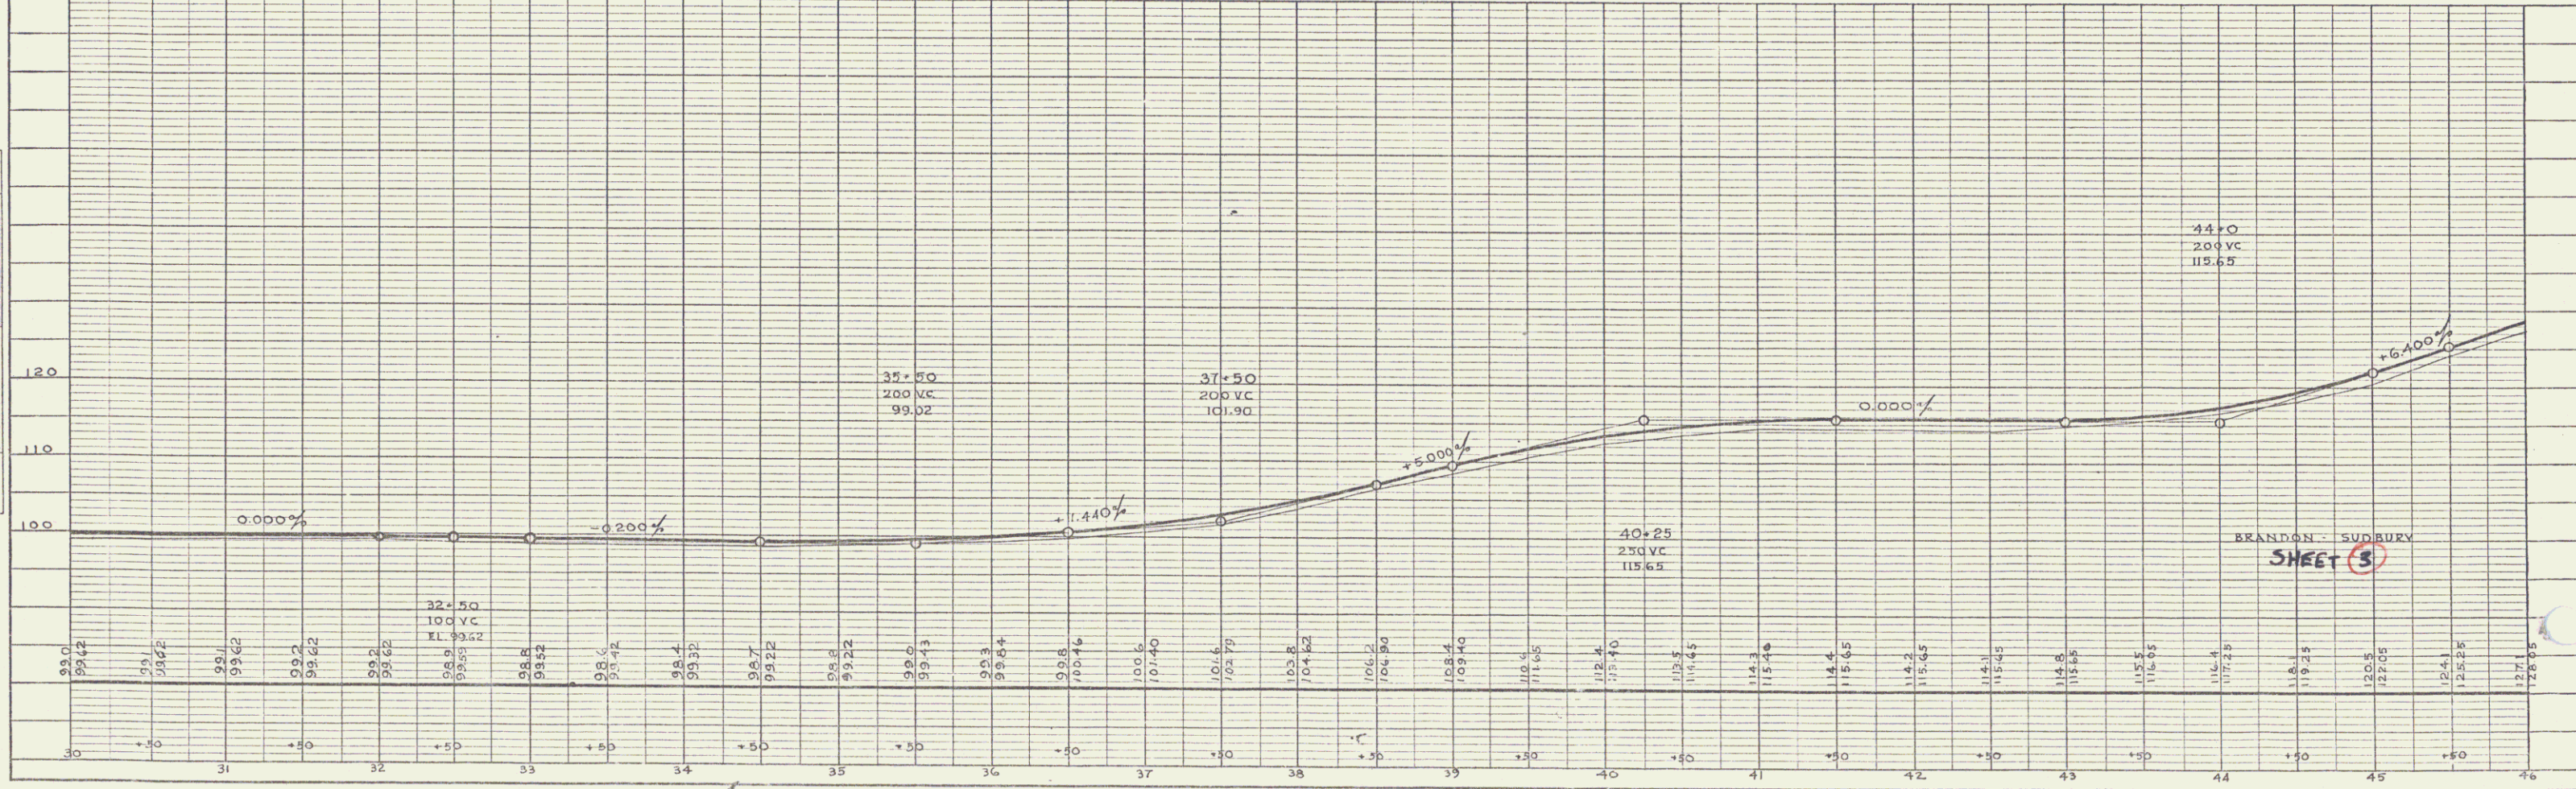

PLAN
DRAWN BY: PASTERN
CHECKED BY: [blank]
DATE: [blank]
PROJECT: [blank]

PROFILE
DRAWN BY: PASTERN
CHECKED BY: [blank]
DATE: [blank]
PROJECT: [blank]