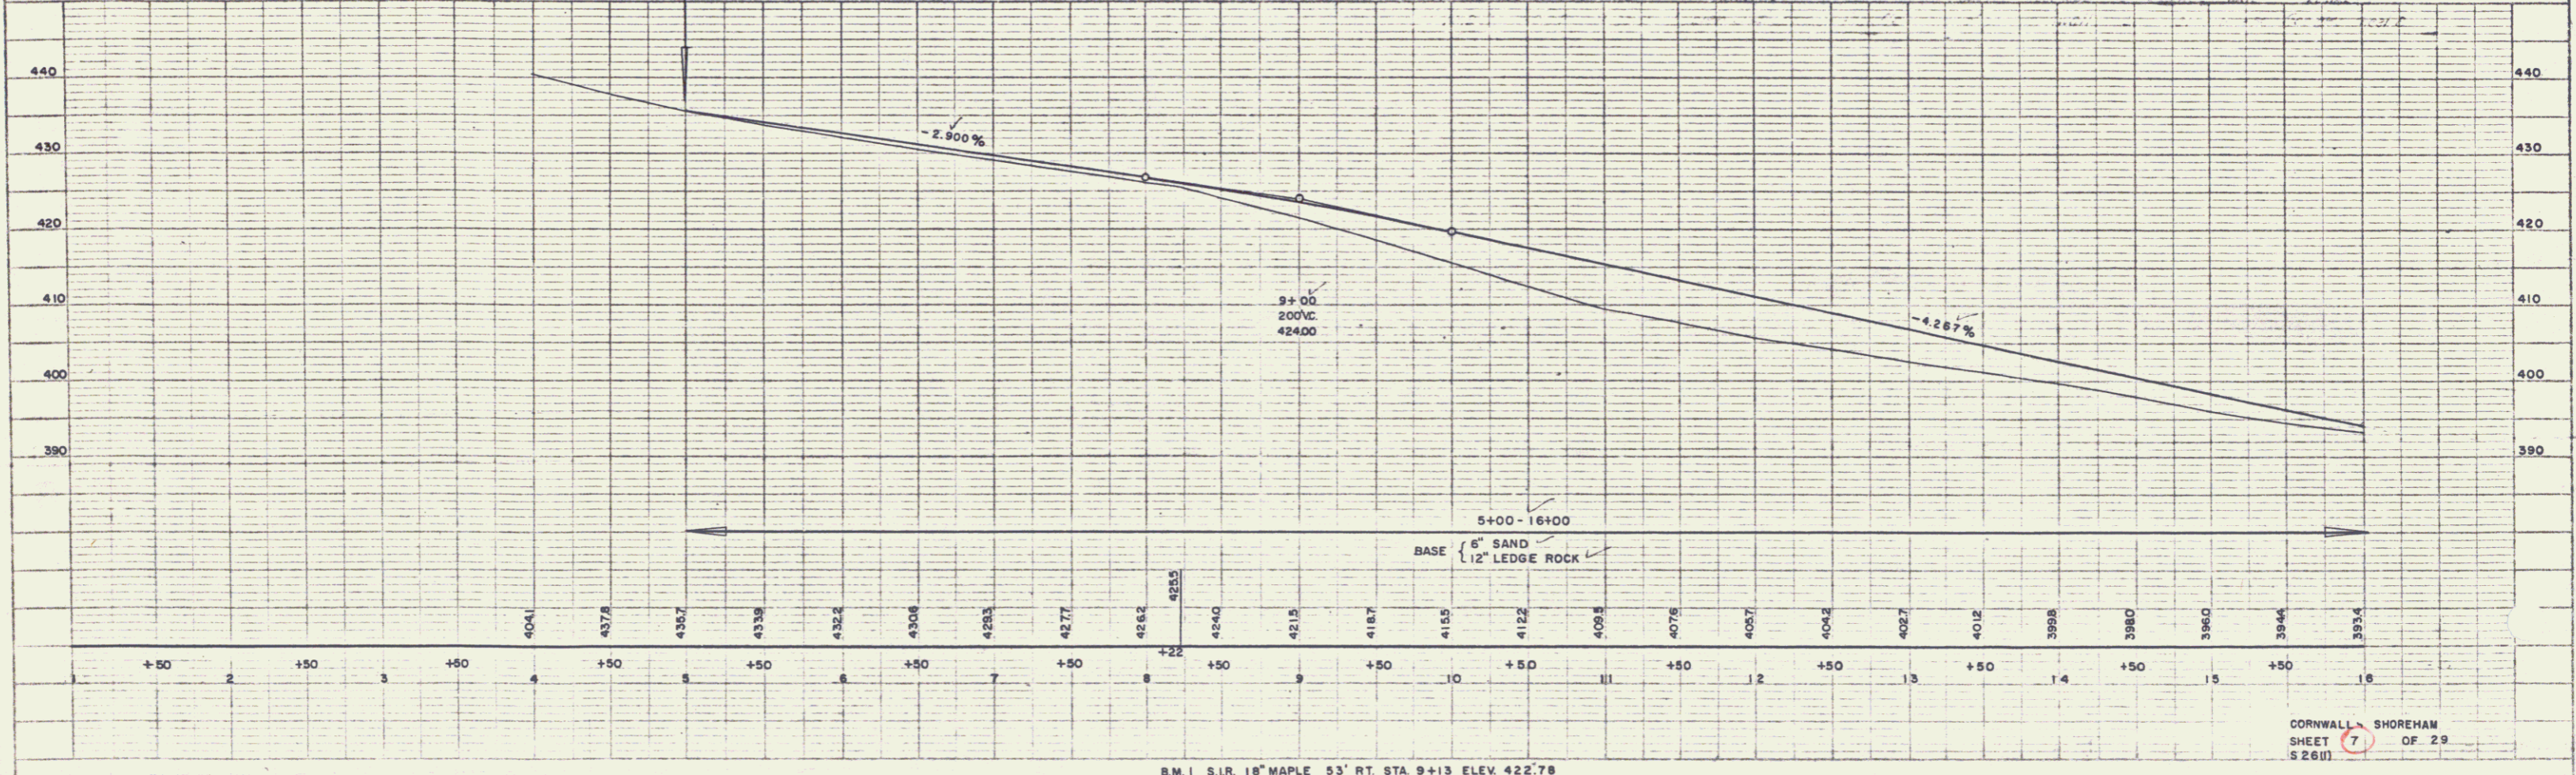

PLAN
 WESTER-MARTIN, INC.
 1001 W. 10th St.
 Des Moines, Iowa 50319

PROFILE
 WESTER-MARTIN, INC.
 1001 W. 10th St.
 Des Moines, Iowa 50319

CONSTRUCT APPROACHES	
STA.	RT. / LT.
8+22	RT.
8+30	LT.

2