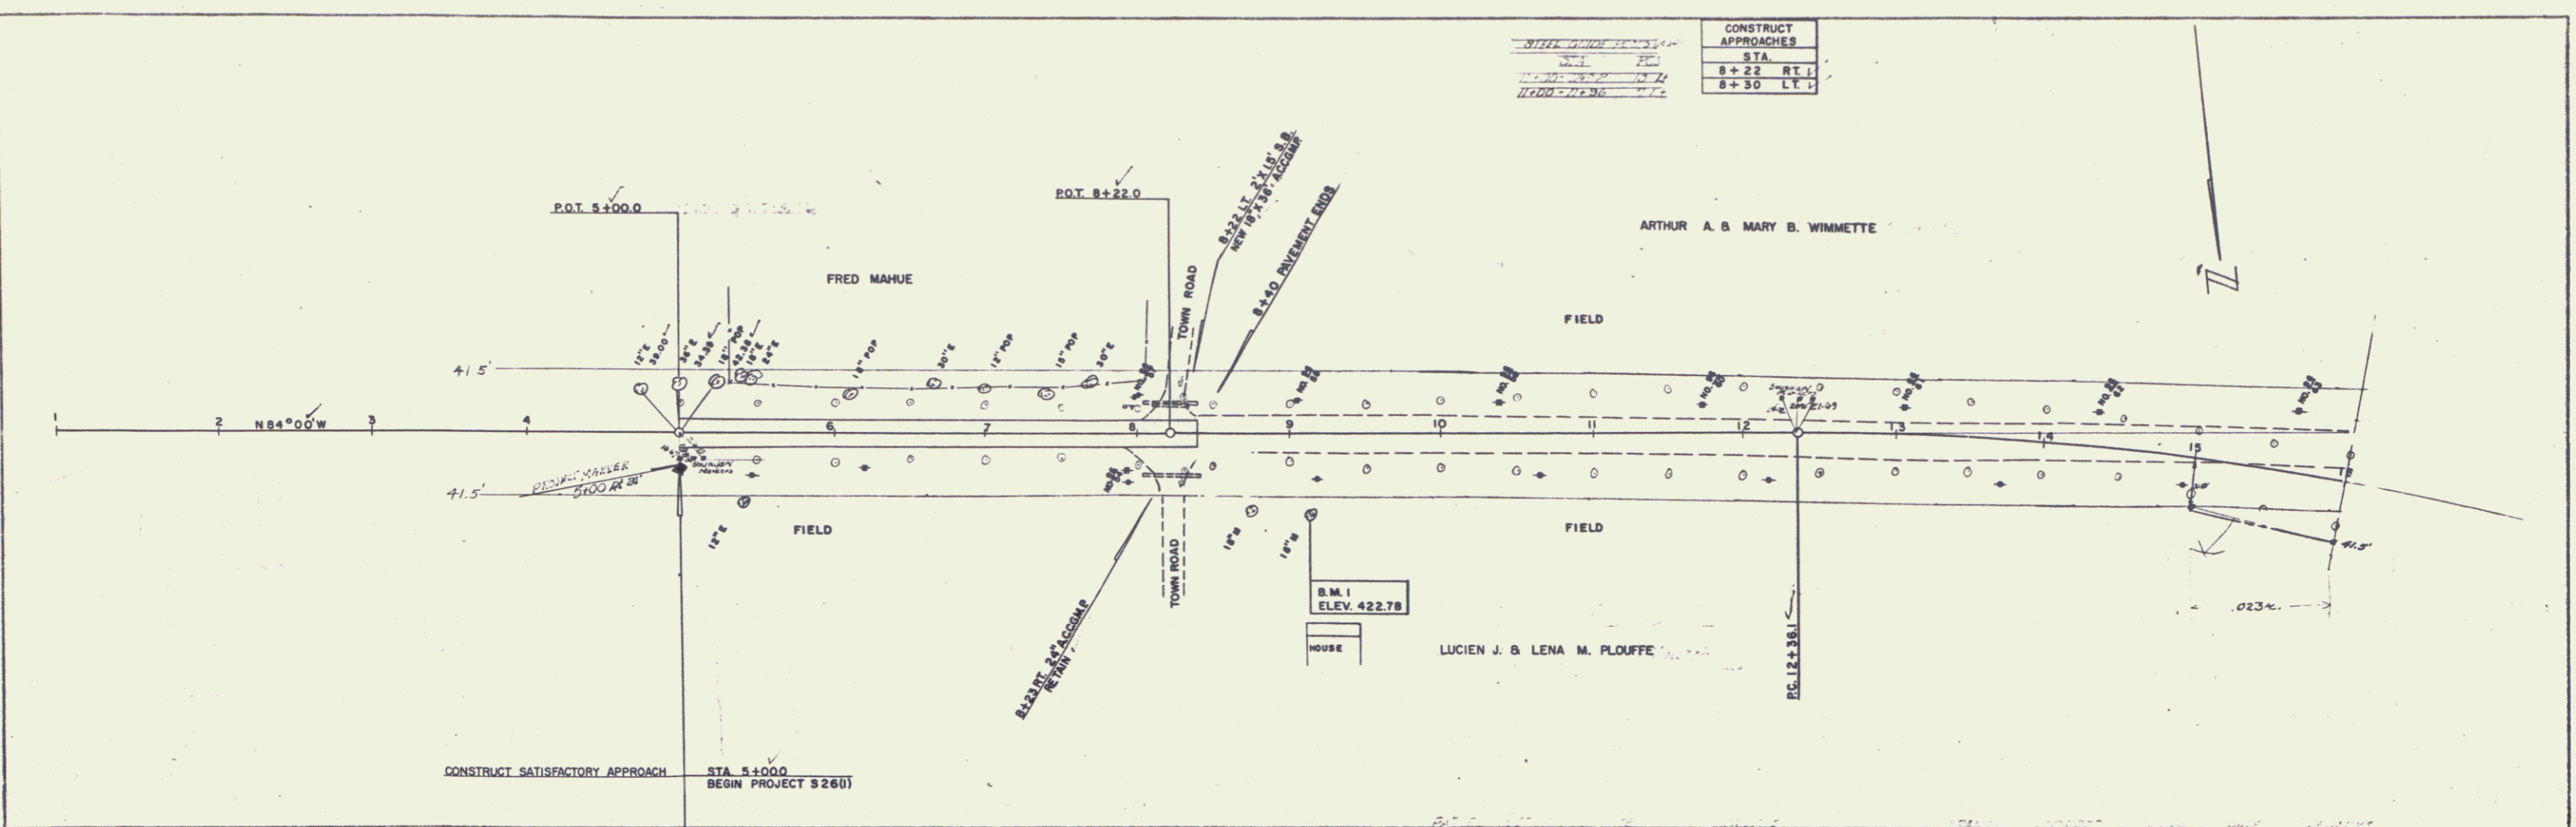

PLAN
 WESTER-MARTIN, INC.
 1001 W. 10th St.
 Des Moines, Iowa 50319

PROFILE
 WESTER-MARTIN, INC.
 1001 W. 10th St.
 Des Moines, Iowa 50319

CONSTRUCT APPROACHES	
STA.	RT. / LT.
8+22	RT.
8+30	LT.

2