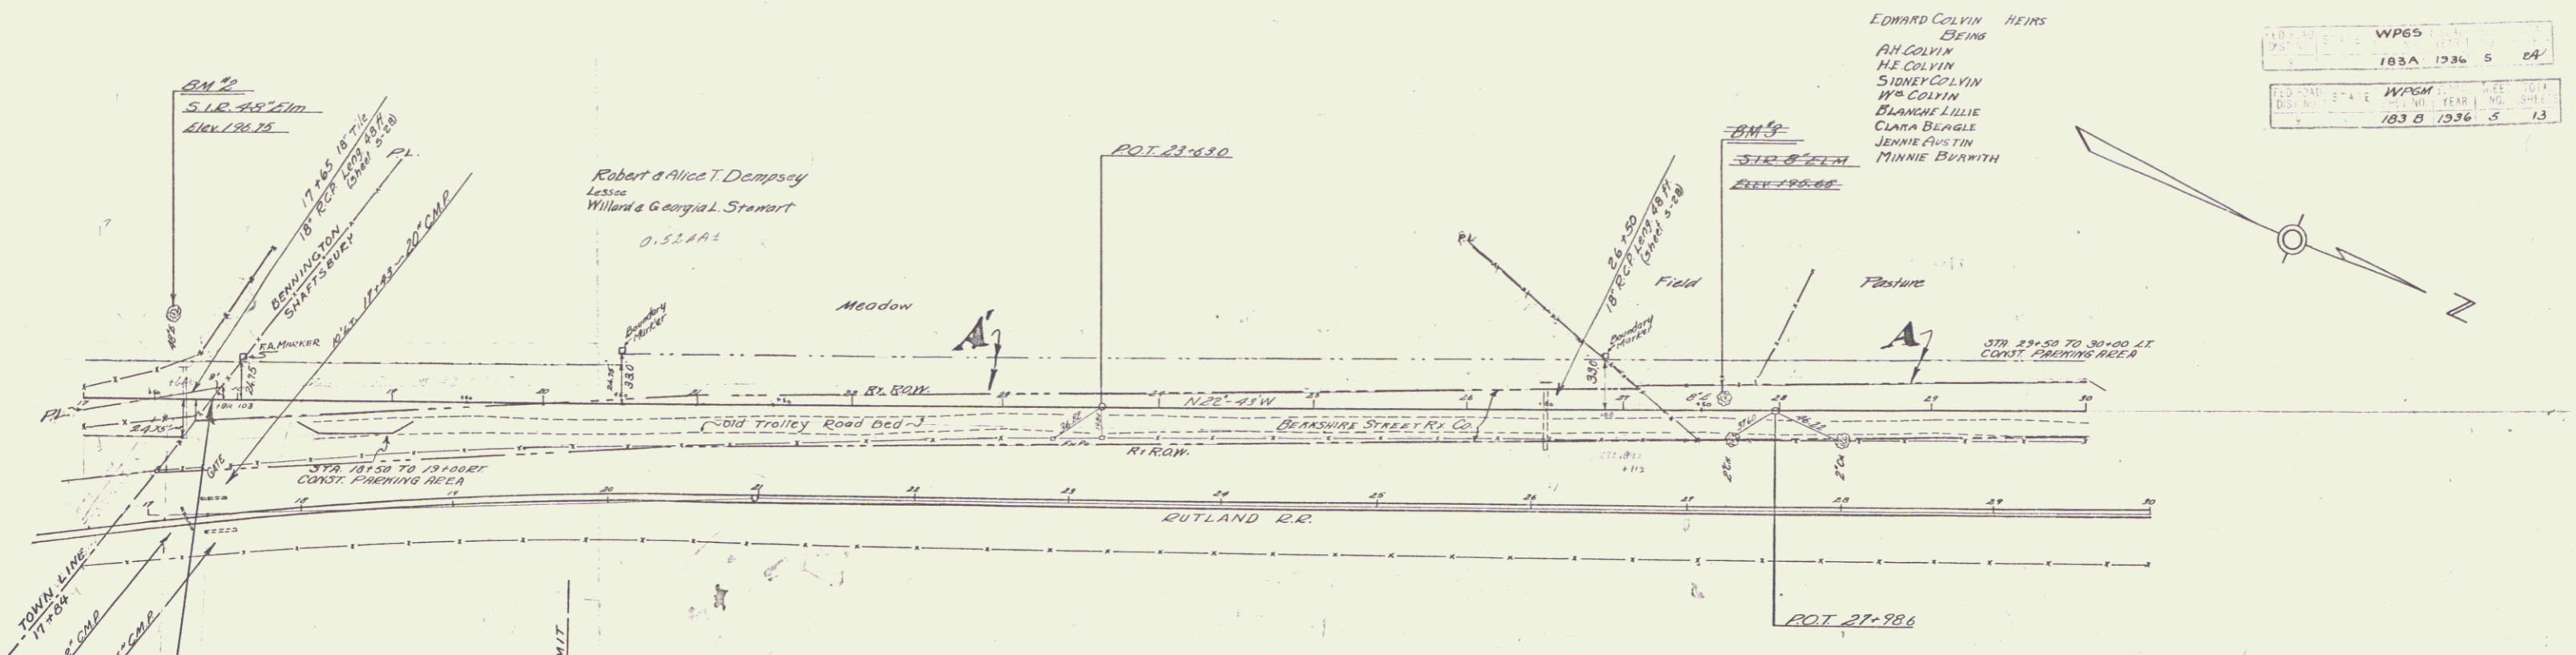

BARRETT
COLLIDOR
TRAILED
COLIDOR

EDWARD COLVIN HEIRS
 SYDNEY COLVIN
 A.H. COLVIN
 HE COLVIN
 SIDNEY COLVIN
 W^{RO} COLVIN
 BLANCH LILLIE
 CLARA BEAGLE
 JENNIE AUSTIN
 MINNIE BURRITH

WP65			
183A	1936	5	2A
WPGM			
183 B	1936	5	13

PARCEL	INSTRUMENT	DATE	GRANTOR	GRANTEE	RECORDED	REMARKS
A	W.D.	3-28-34	A.H. COLVIN	SWIFTSBURY	BOOK PAGE DATE	
A'	W.D.	3-6-34	ROBERT DAMPSEY	SWIFTSBURY	38 516-7 3-28-34	
					38 506-7 3-10-36	

BM #2 SPIKE IN ROOT 48' ELM 56' Lr. STA 17+38 Elev 196.75
 BM #3 SPIKE IN ROOT 8' ELM 6' Lr. STA 27+65 Elev 195.65