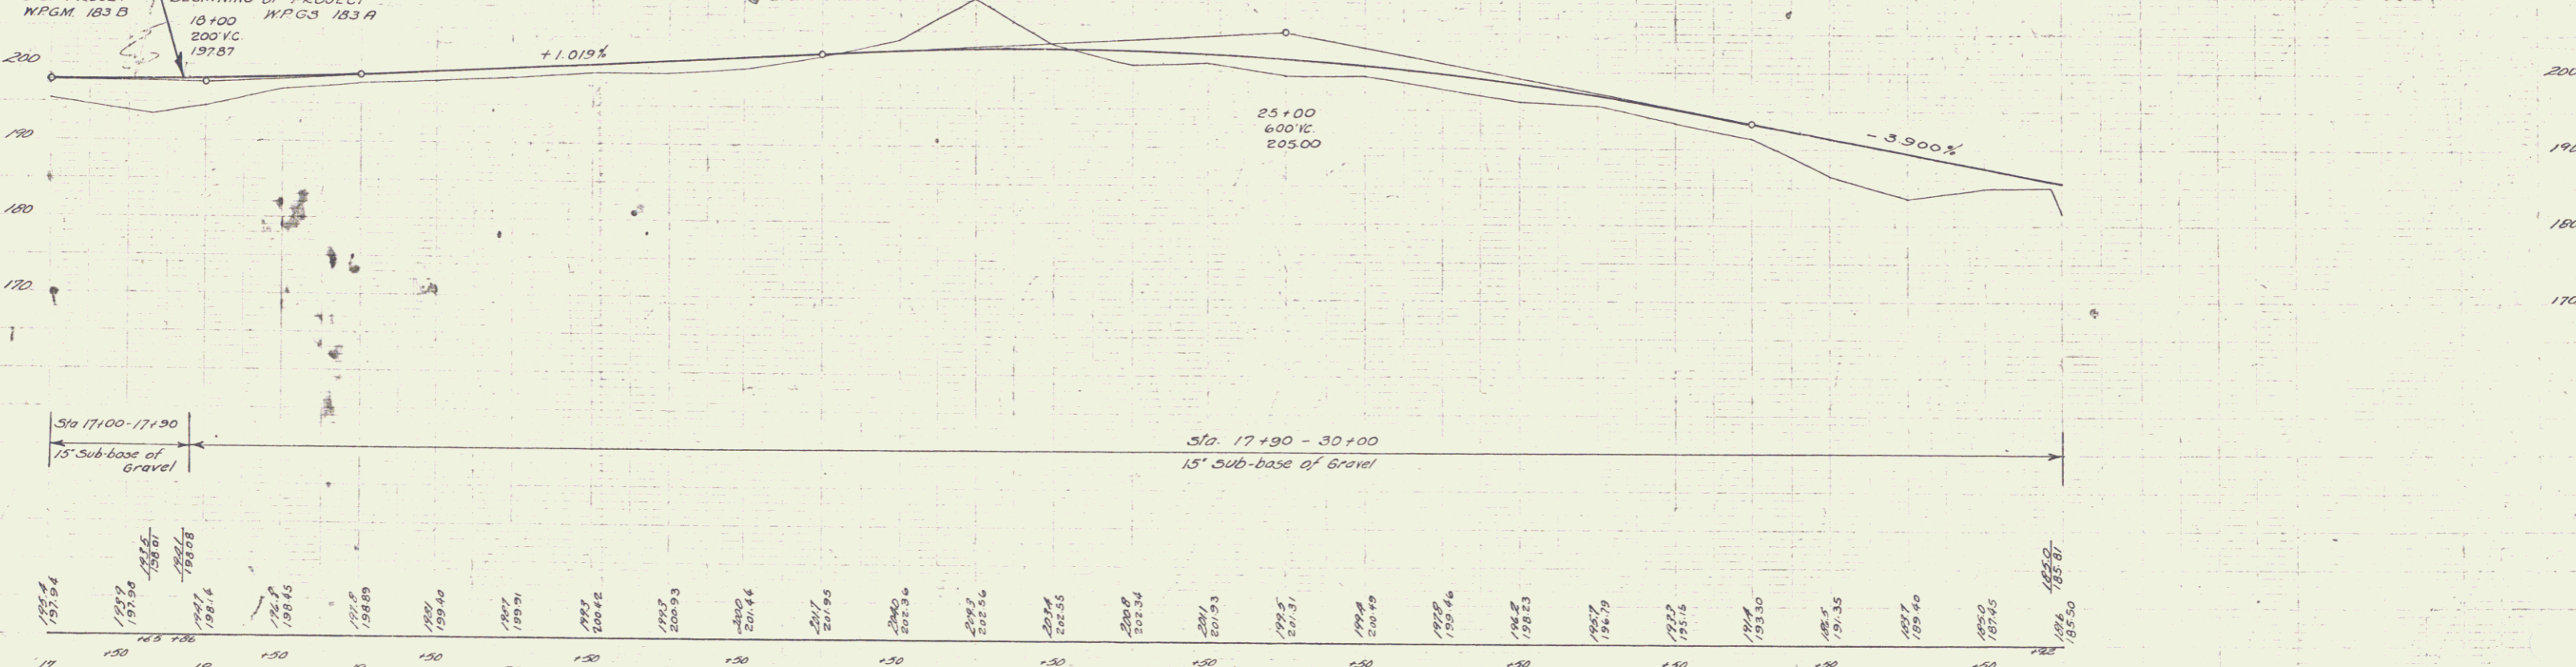

BARRETT
COLLIDOR
TRAILED
COLIDOR

EDWARD COLVIN HEIRS
 SYDNEY COLVIN
 A.H. COLVIN
 HE COLVIN
 SIDNEY COLVIN
 W^{RO} COLVIN
 BLANCH LILLIE
 CLARA BEAGLE
 JENNIE AUSTIN
 MINNIE BURRITH

WP65			
183A	1936	5	2A
WPGM			
183 B	1936	5	13

PARCEL	INSTRUMENT	DATE	GRANTOR	GRANTEE	RECORDED	REMARKS
A	W.D.	3-28-34	A.H. COLVIN	SWIFTSBURY	BOOK PAGE DATE	
A'	W.D.	3-6-34	ROBERT DAMPSEY	SWIFTSBURY	38 516-7 3-28-34	
					38 506-7 3-10-36	

BM #2 SPIKE IN ROOT 48' ELM 56' Lr. STA 17+38 Elev 196.75
 BM #3 SPIKE IN ROOT 8' ELM 6' Lr. STA 27+65 Elev 195.65