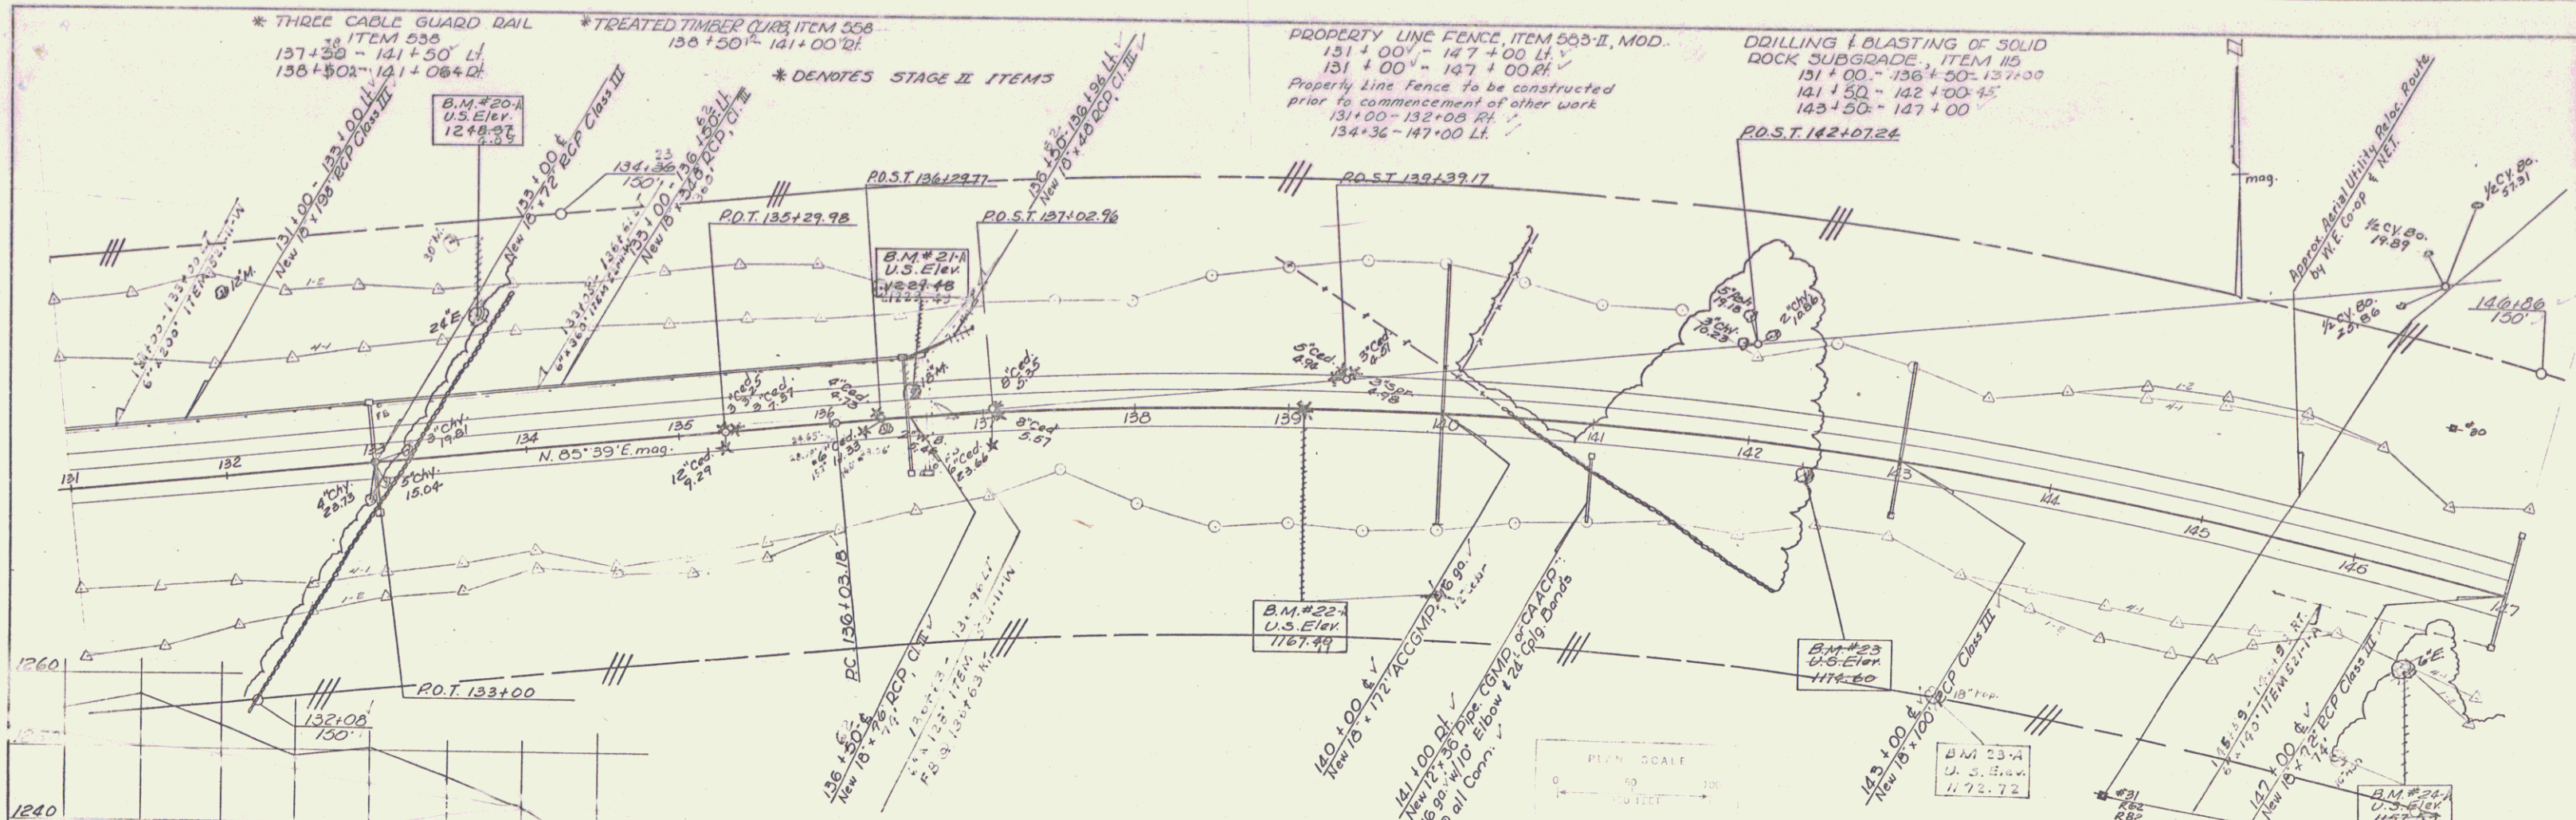

DRAWN BY
 S. J. WILSON
 CHECKED BY
 W. W. WILSON
 DATE
 11/15/74

PROFILE
 SUBMITTED BY
 W. W. WILSON
 CHECKED BY
 W. W. WILSON
 DATE
 11/15/74

PLATE 1, PLAN-PROFILE
 REUTEL & EISEN CO.
 48 7014 IMPERIAL TRADING CENTER 2700

JUL 19 1974
 STAGE 2 CONSTRUCTION
 BERLIN-BARRE
 F137-1 (4)
 Sheet 21 of 103