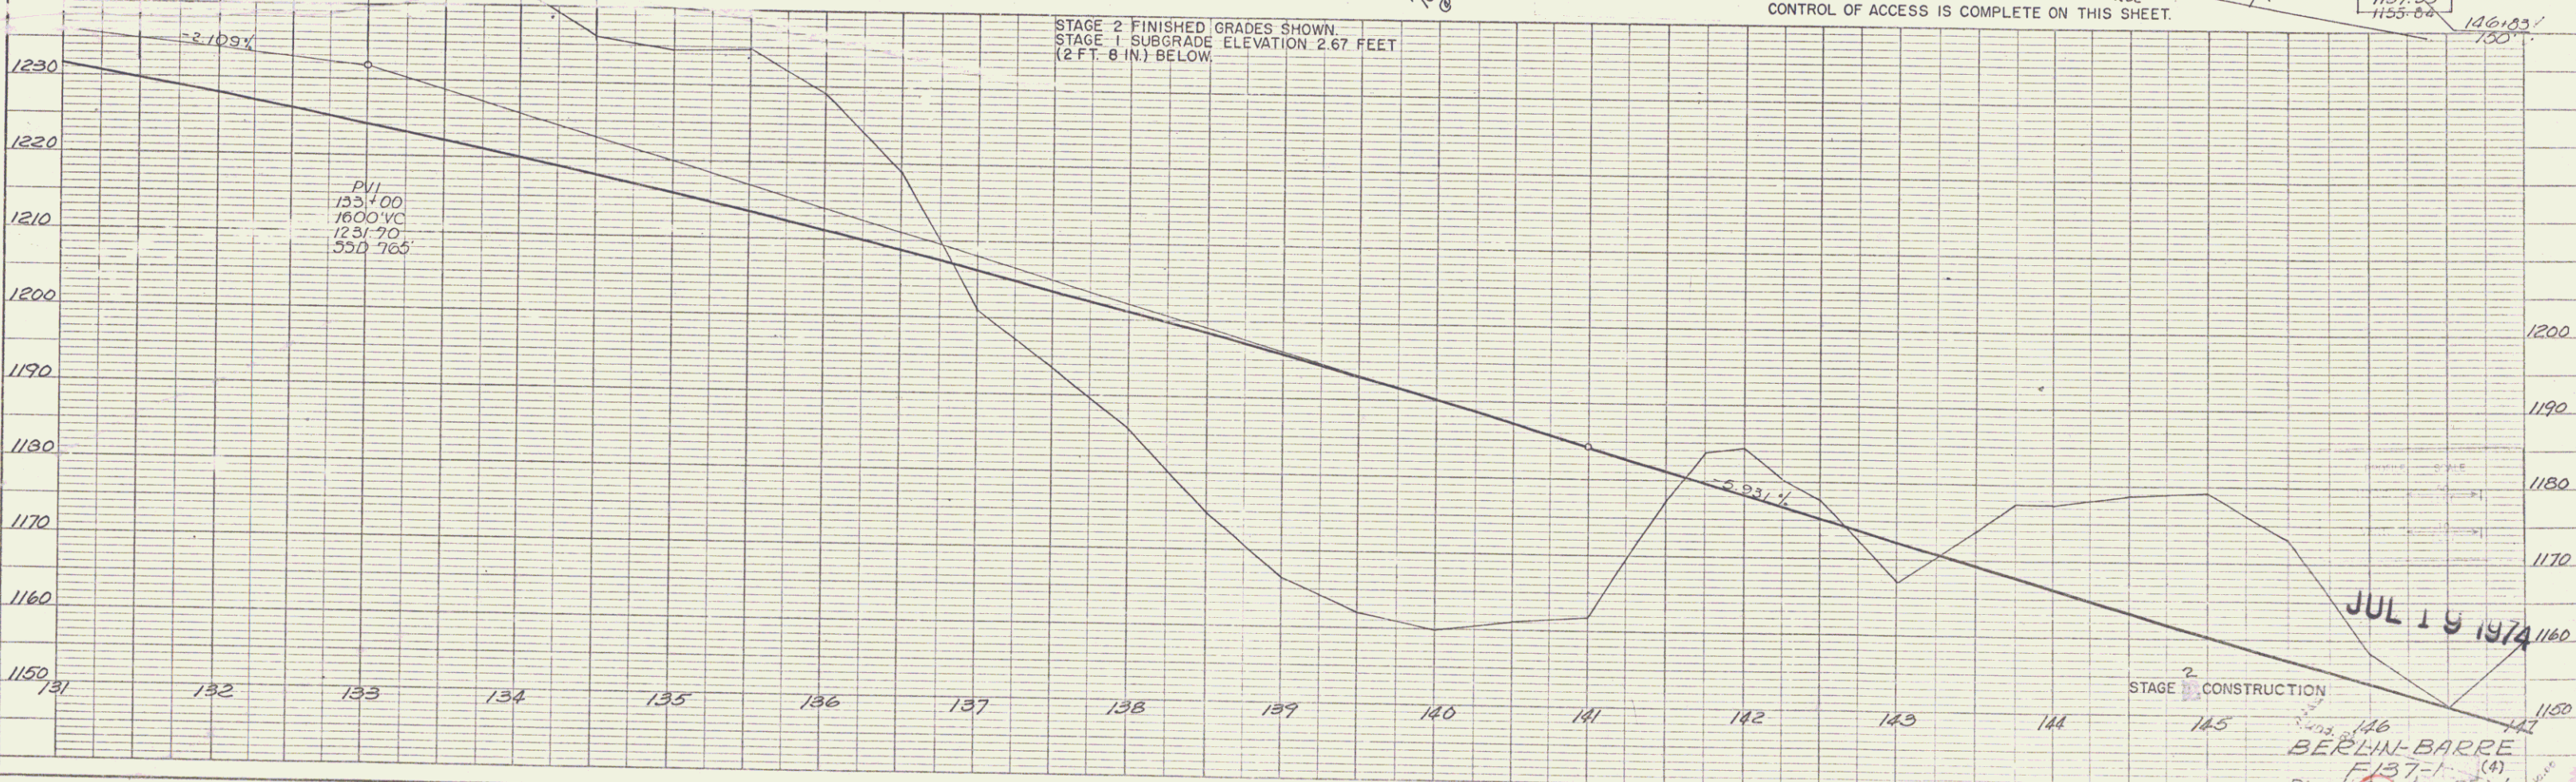

DRAWN BY
 S. J. WILSON
 CHECKED BY
 W. W. WILSON
 DATE
 11/15/74

PROFILE
 SUBMITTED BY
 W. W. WILSON
 CHECKED BY
 W. W. WILSON
 DATE
 11/15/74

PLATE 1, PLAN-PROFILE
 REUTEL & EISEN CO.
 48 7014 IMPERIAL TRADING CENTER 2700

JUL 19 1974
 STAGE 2 CONSTRUCTION
 BERLIN-BARRE
 F137-1 (4)
 Sheet 21 of 103