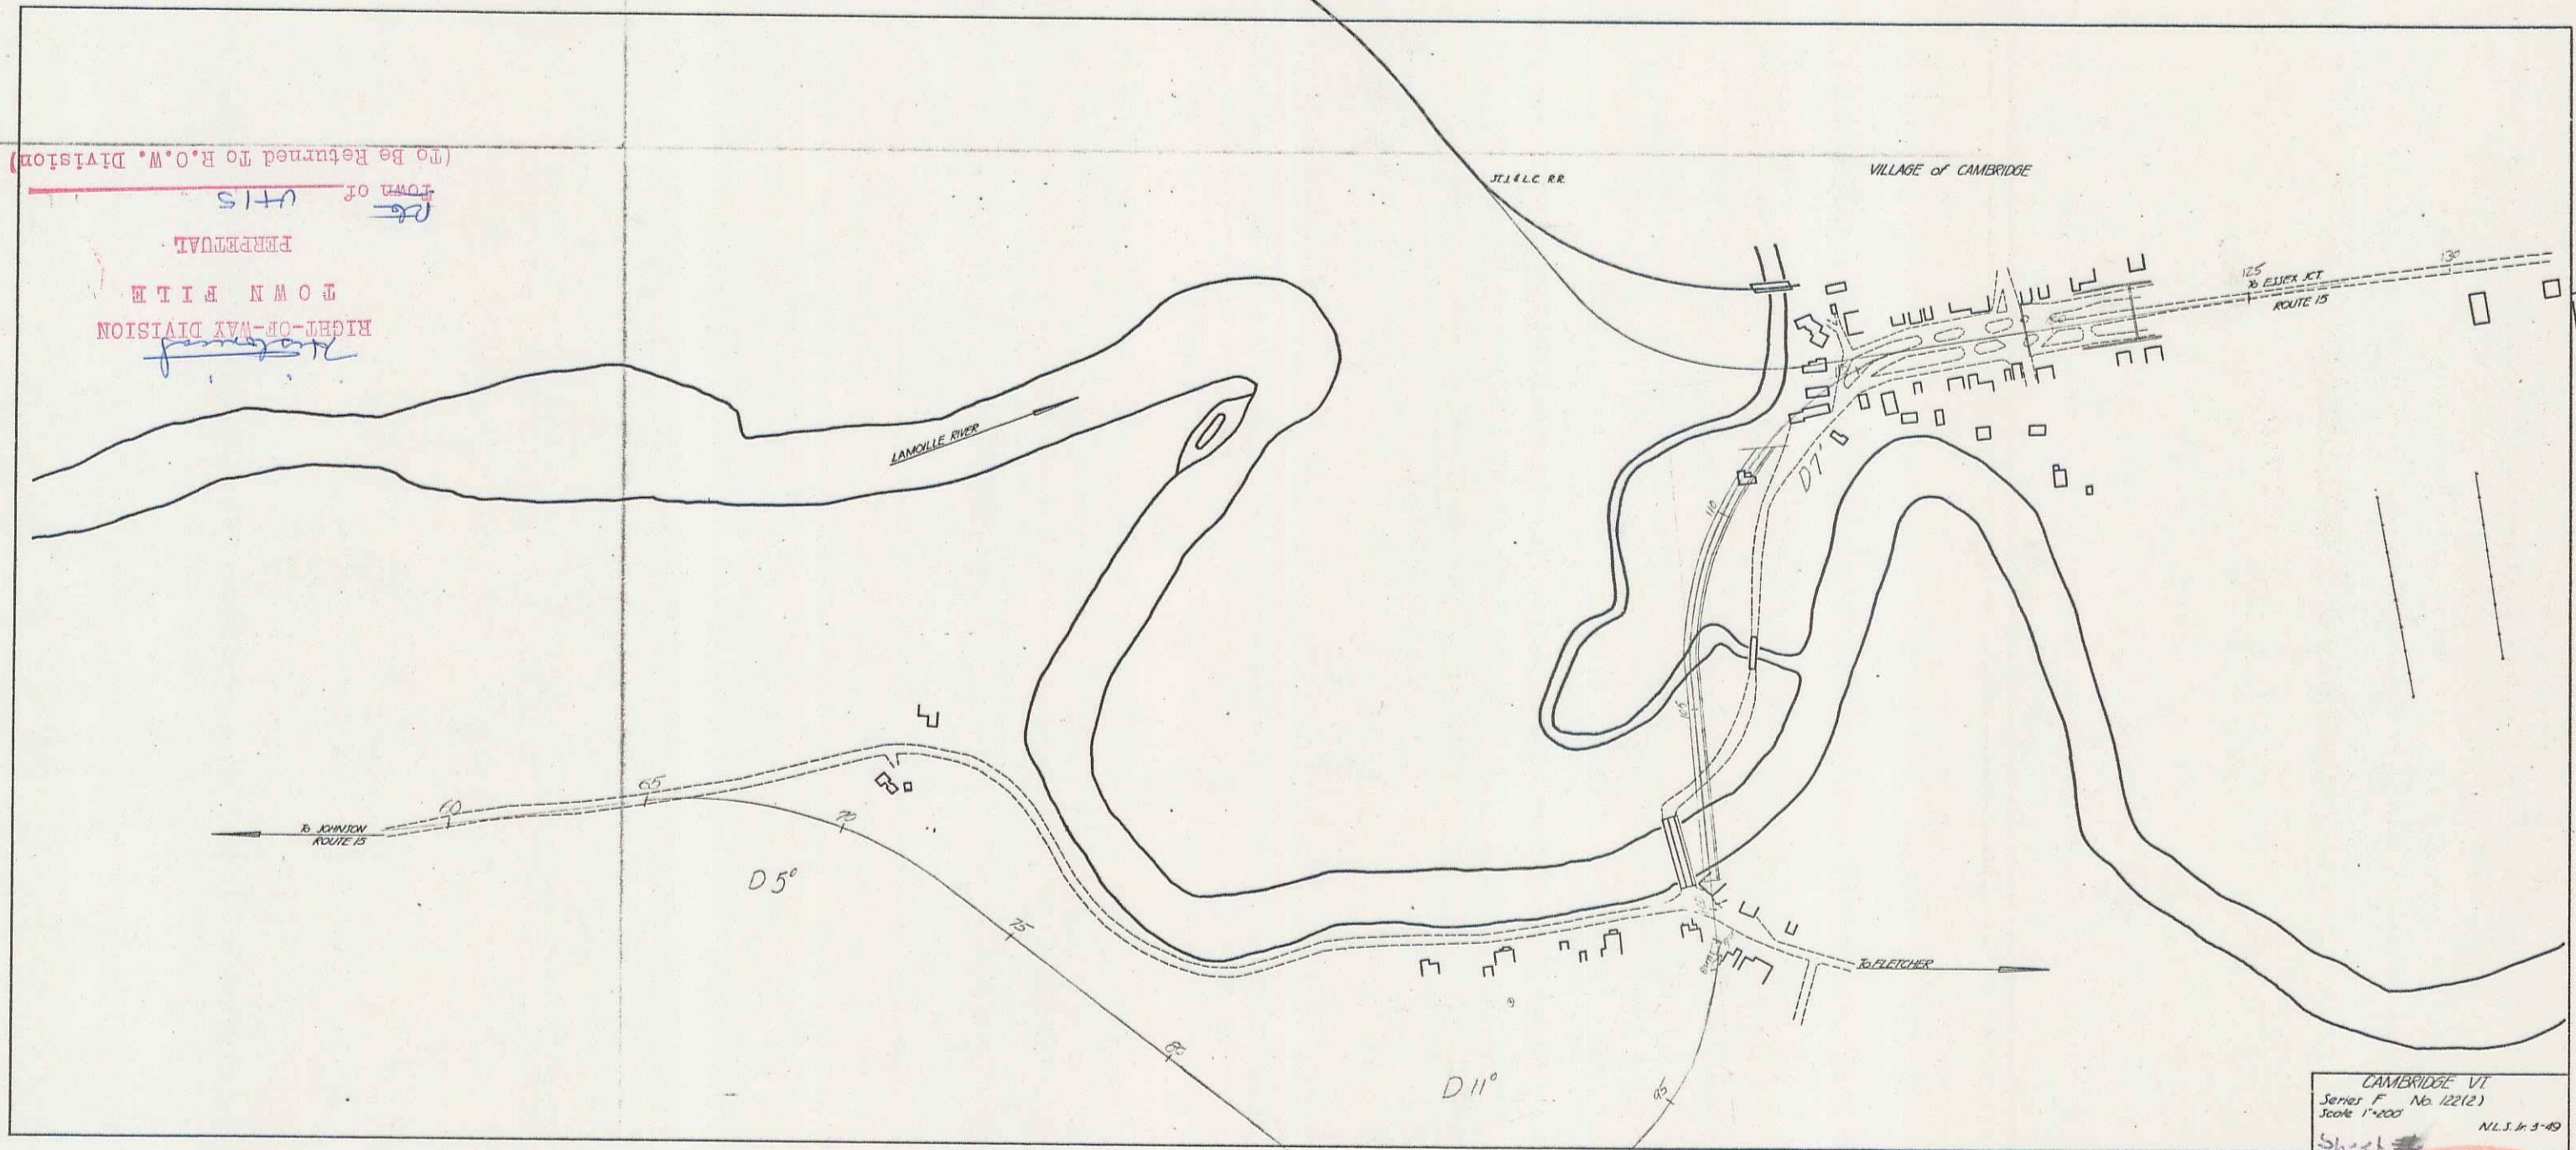

RIGHT OF WAY DIVISION  
TOWN FILE  
PERMANENT  
TOWN OF UTIS  
(To Be Returned To R.O.W. Division)

CAMBRIDGE VT  
Series F No 12212  
Scale 1"=100'  
Sheet 14 of 14

2011  
1/14/11  
2:41 PM