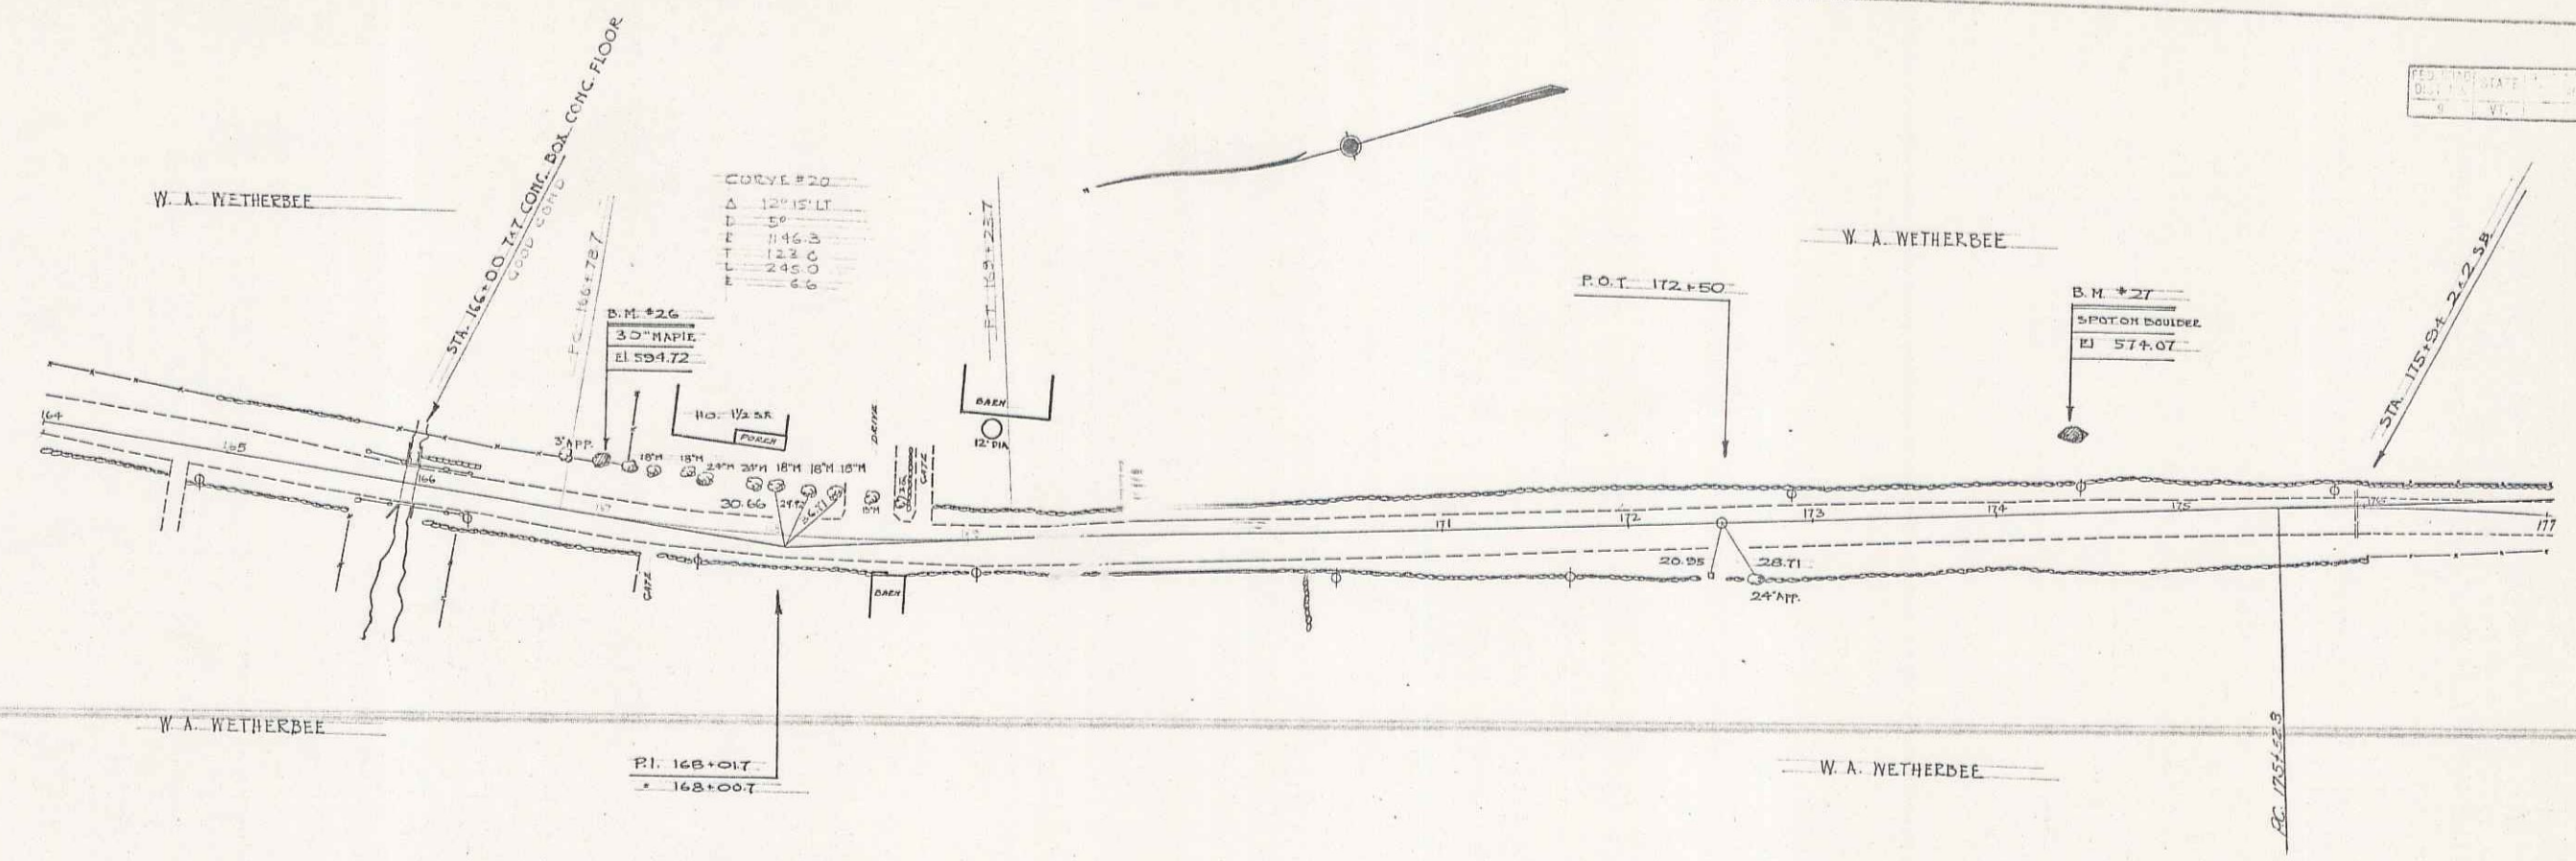

Sheet 11

PLAN
 DATE: APR 24 1924
 DRAWN BY: D. MACCHI
 CHECKED BY: D. MACCHI
 TENCED

WOOD
 BLOCK
 APR 24
 1924

PLATE 1 - PLAN-PROFILE

DERIS || NO. 17
 SHEET OF

12