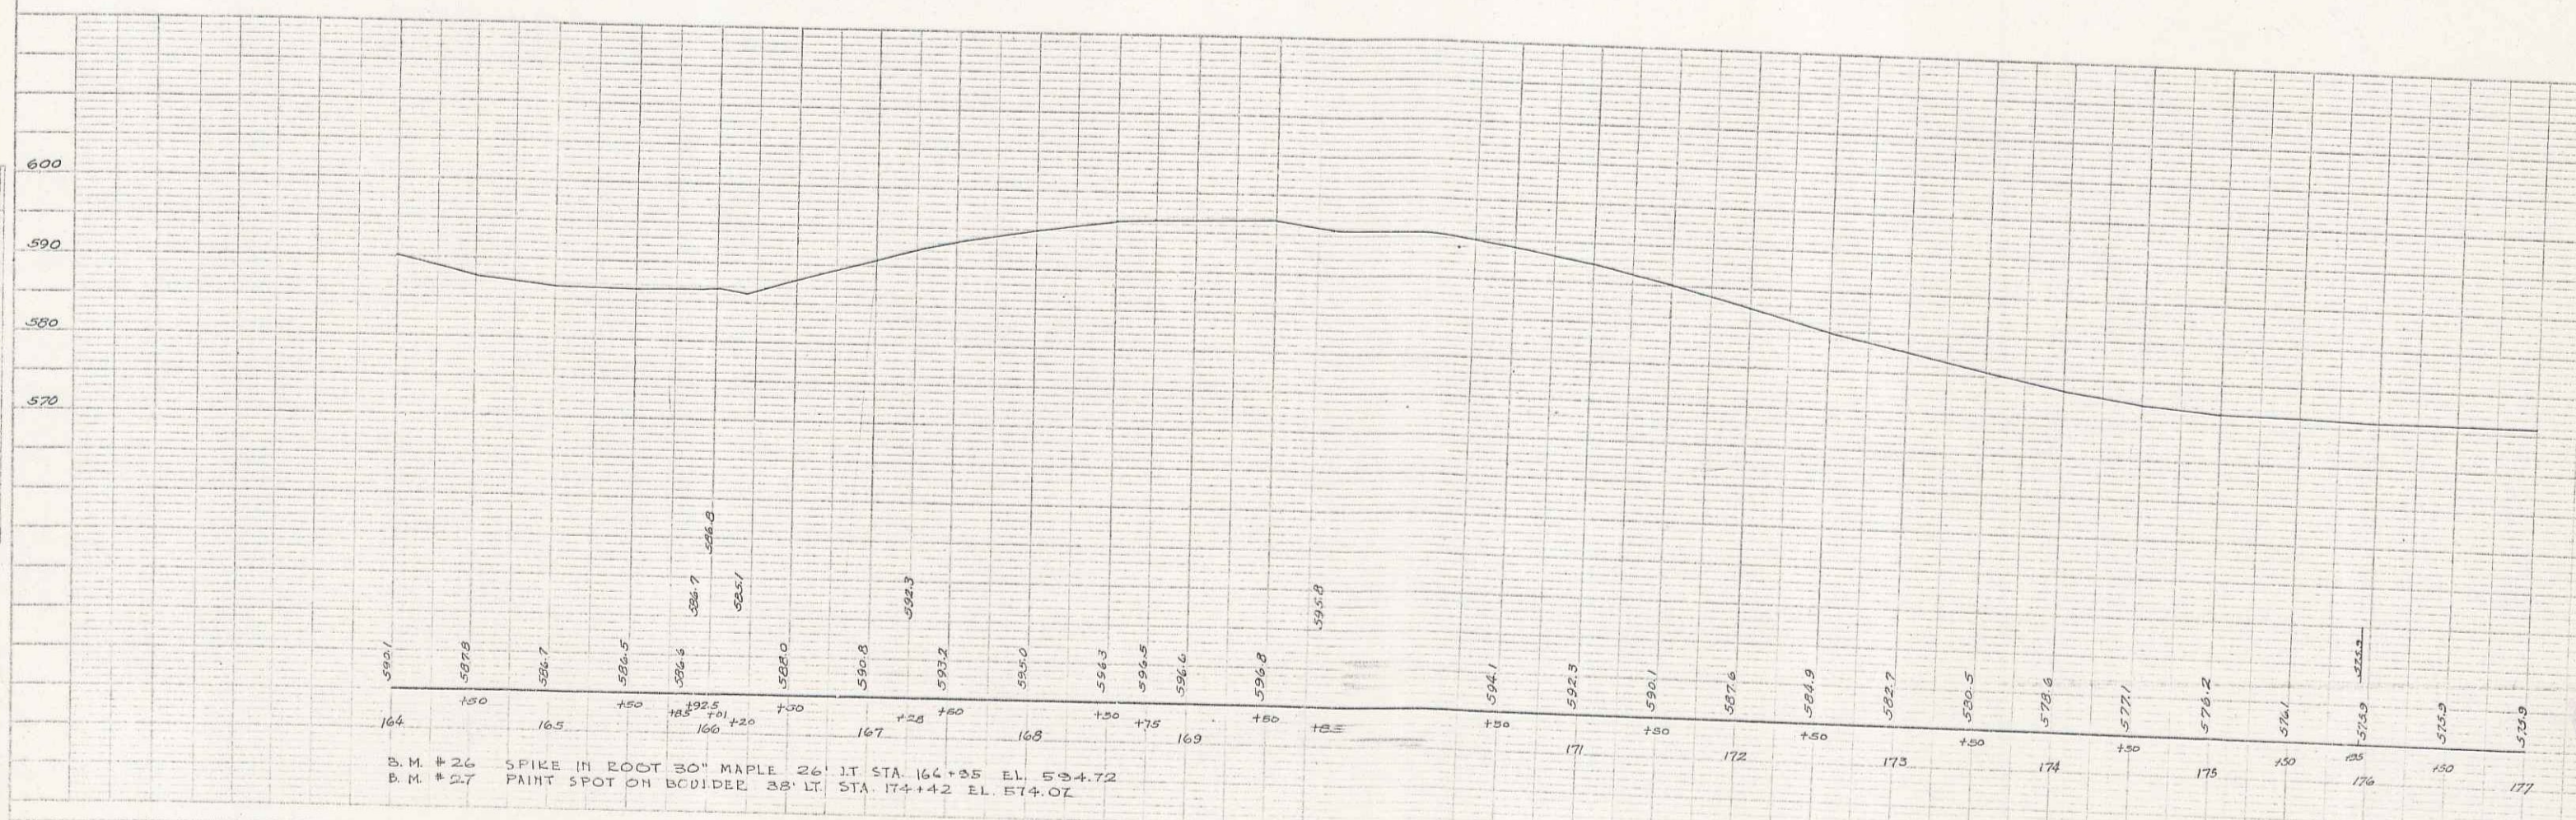

Sheet 11

PLAN
 DATE: APR 24 1924
 DRAWN BY: D. MACCHI
 CHECKED BY: D. MACCHI
 TENCED

WOOD
 BLOCK
 APR 24
 1924

PLATE 1 - PLAN-PROFILE

DERIS || NO. 17
 SHEET OF

12