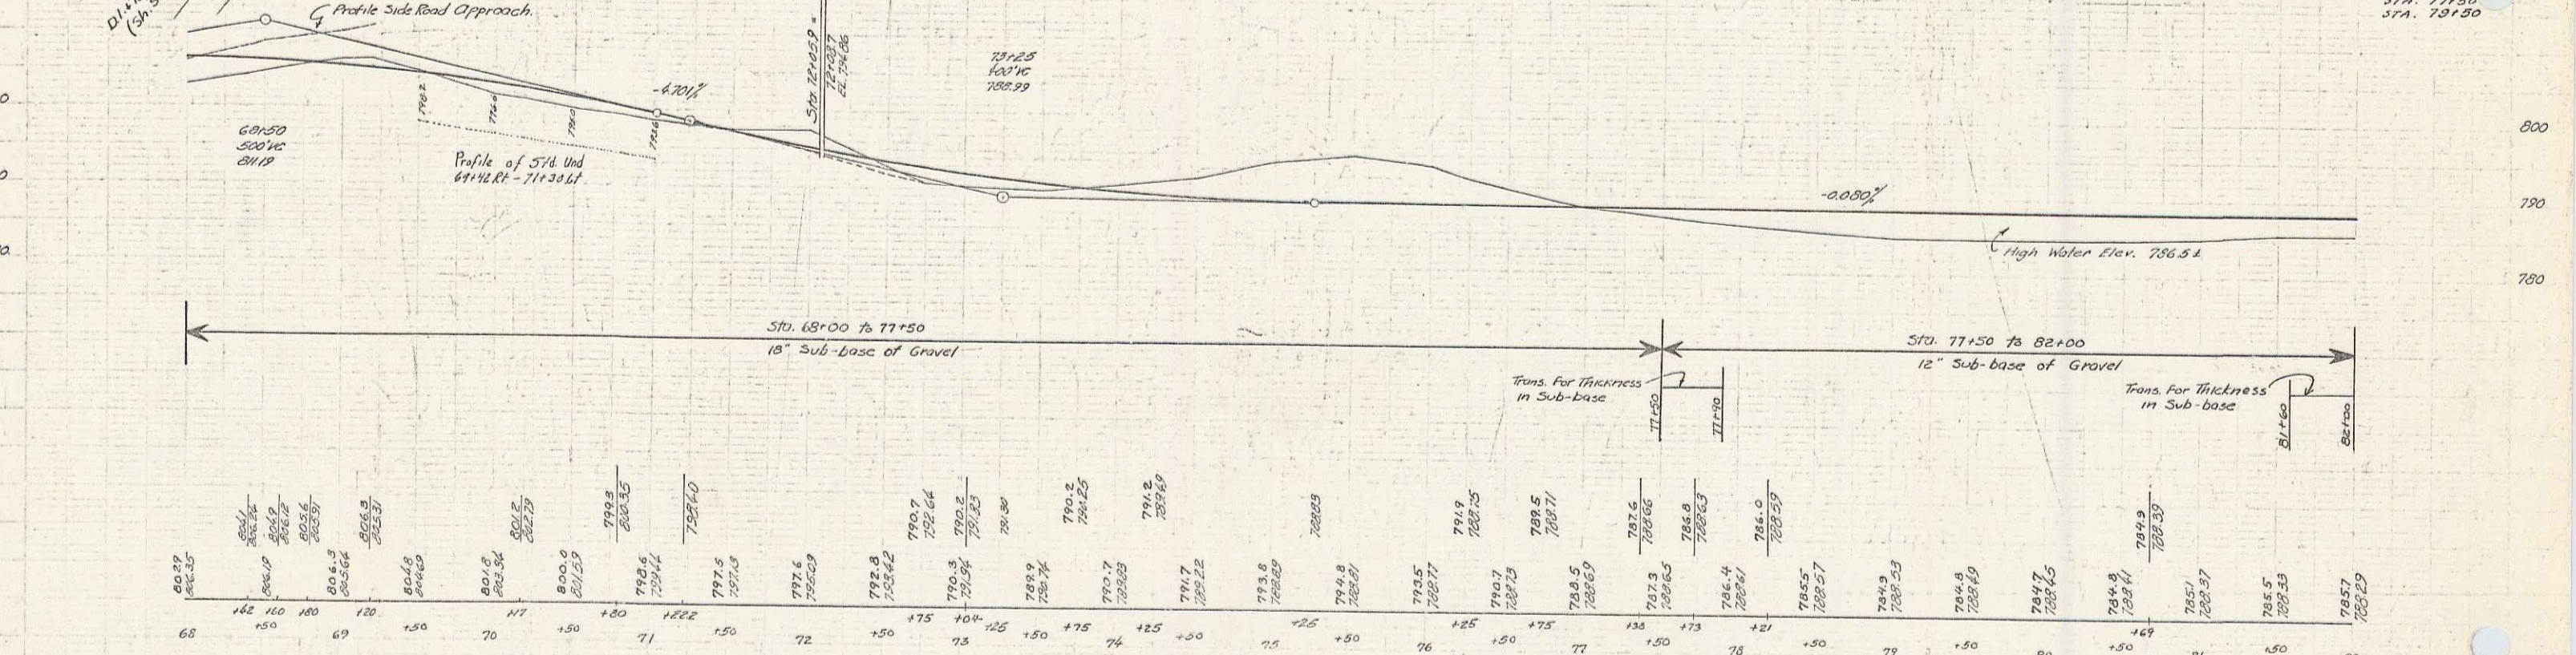

B.M. #10 U.S.G.S. B.M. - ME 1428 - Orange Disc in bridge 10' S. of Sta. 69+32 Elev. 805.16
B.M. #11 Spot on bridge wing 40' N. Sta. 72+86 Elev. 798.20
B.M. #12 Spike in trunk 12' Elm 27' N. Sta. 79+64 Elev. 793.25

Northwest-Isabel Road 15 Series 111 No. 81 E Sheet 11 of 152