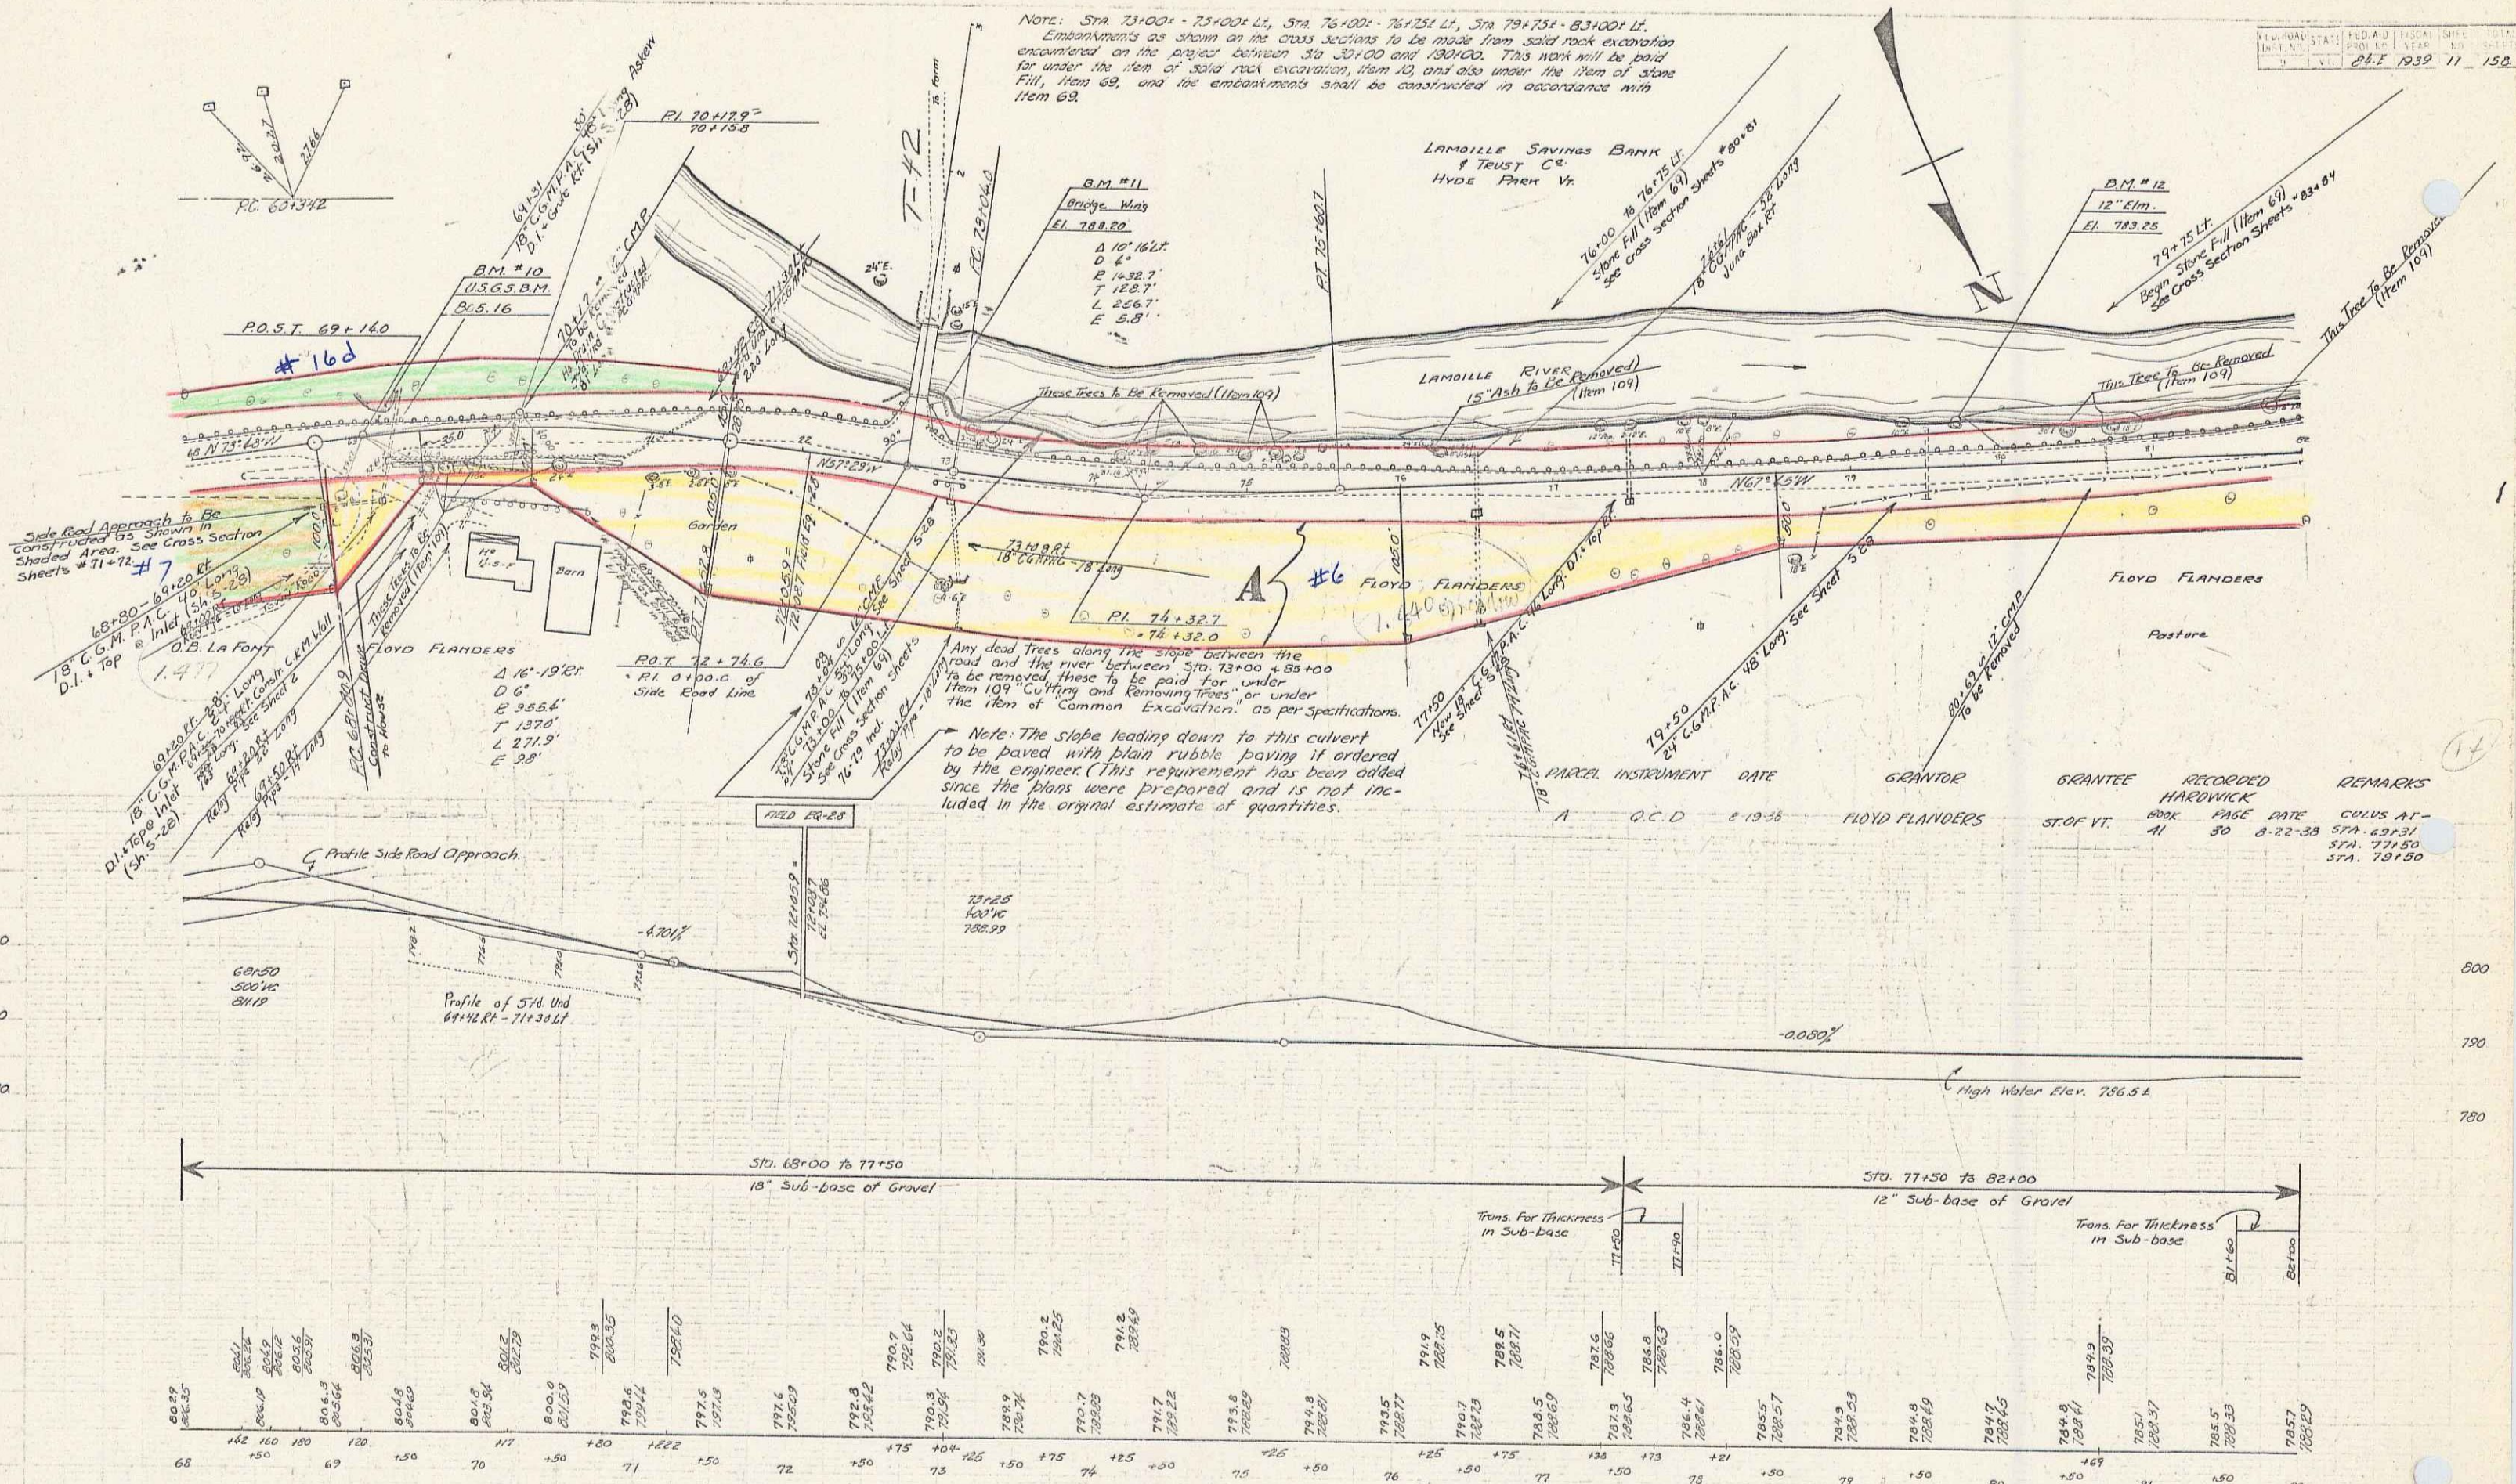

NOTE: STA 73+00 - 75+00 LL, STA 76+00 - 76+25 LL, STA 79+75 - 83+00 LL. Embankments as shown on the cross sections to be made from solid rock excavation encountered on the project between Sta 73+00 and 83+00. This work will be paid for under the item of solid rock excavation, item 10, and also under the item of stone fill, item 69, and the embankments shall be constructed in accordance with item 69.

Any dead trees along the slope between the road and the river between Sta. 73+00 + 83+00 to be removed, these to be paid for under item 109 "Cutting and Removing Trees", or under the item of "Common Excavation", as per specifications.

Note: The slope leading down to this culvert to be paved with plain rubble paving if ordered by the engineer. (This requirement has been added since the plans were prepared and is not included in the original estimate of quantities.)

GRANTOR	GRANTEE	RECORDED HARDWARE	REMARKS
A. G.C.D.	FLOYD FLANDERS	ST. OF VT. 41	CULV. AT STA. 77+50 STA. 79+50 STA. 79+50