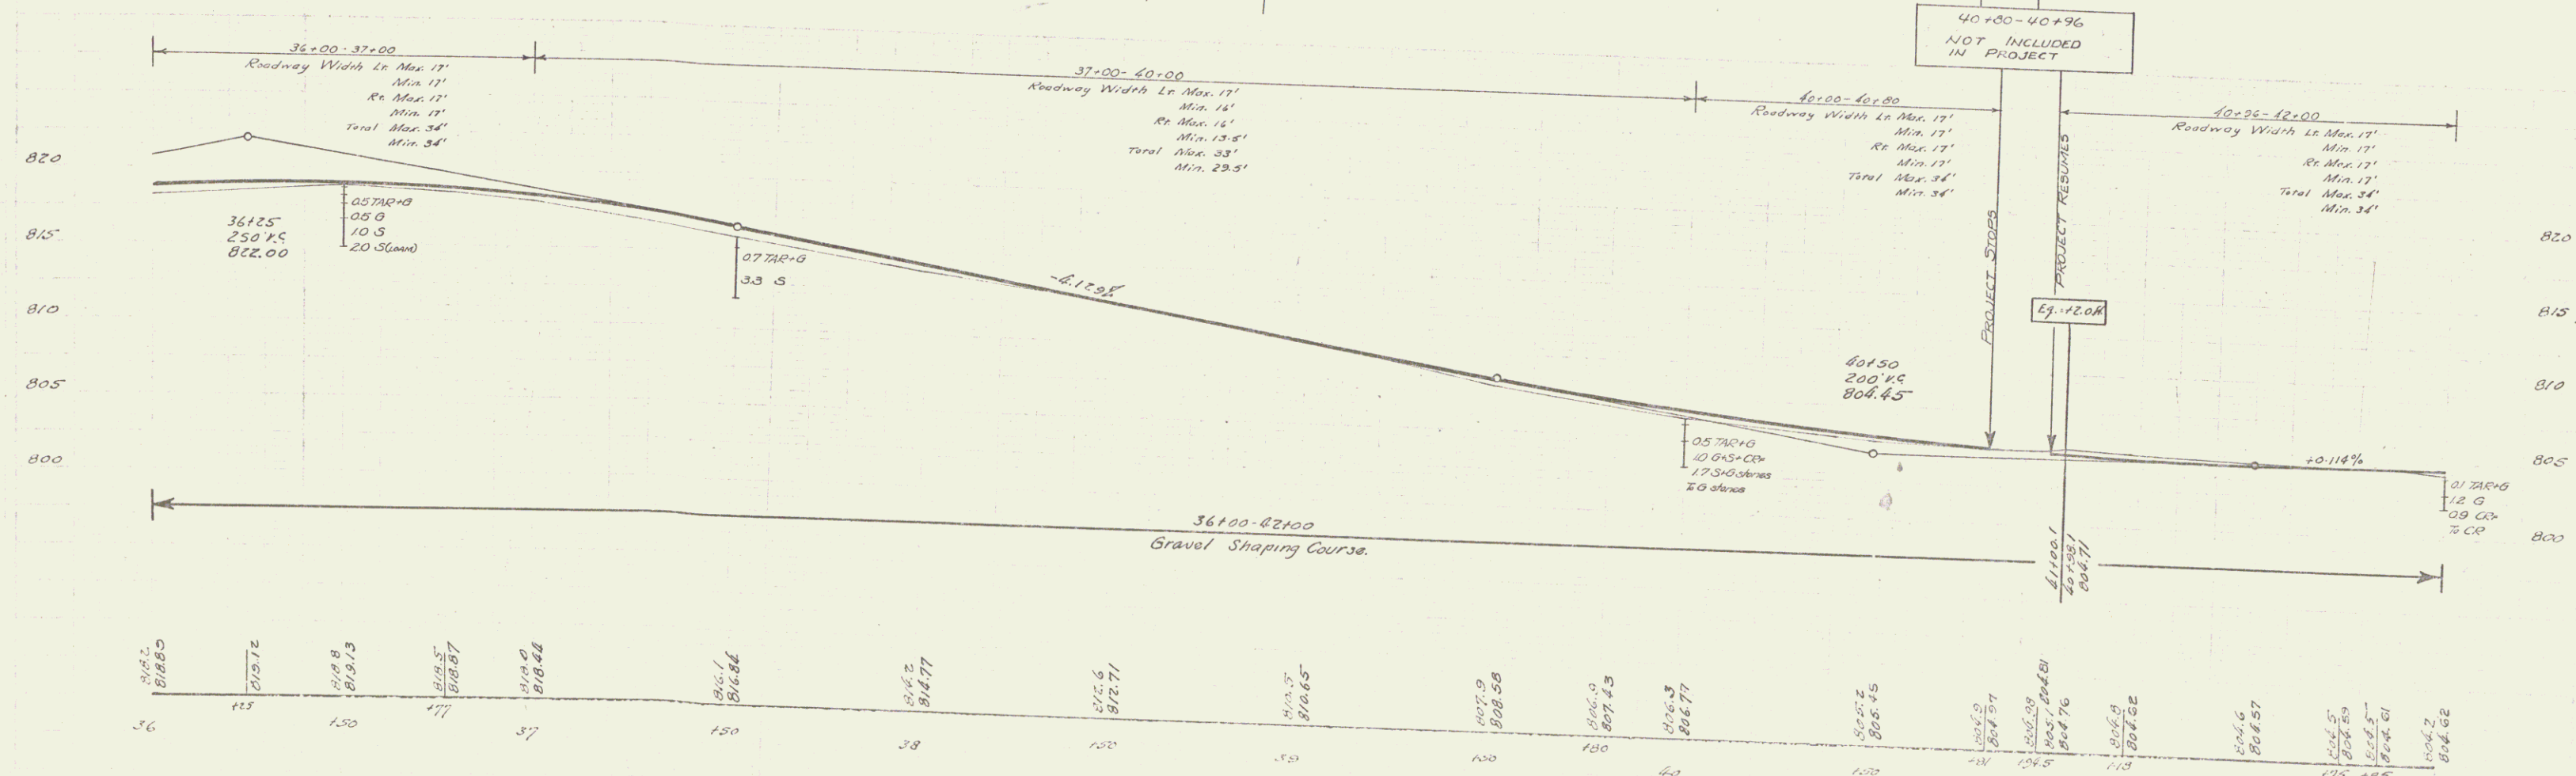

SURV. CURVE #5
 Δ 13°08' LT.
D 44'
R 1432.7
T 164.9
L 320.3
BARN E 9.5

36+77	0.0 LF
37	1.0 "
+30	0.0 "
38	4.0 "
+50	4.0 "
39	4.5 "
+50	0.5 RP
+60	5.0 "
40	2.5 "
+30	3.0 "
+41	2.0 "
41	1.5 "
+50	1.0 "
+75	0.5 "