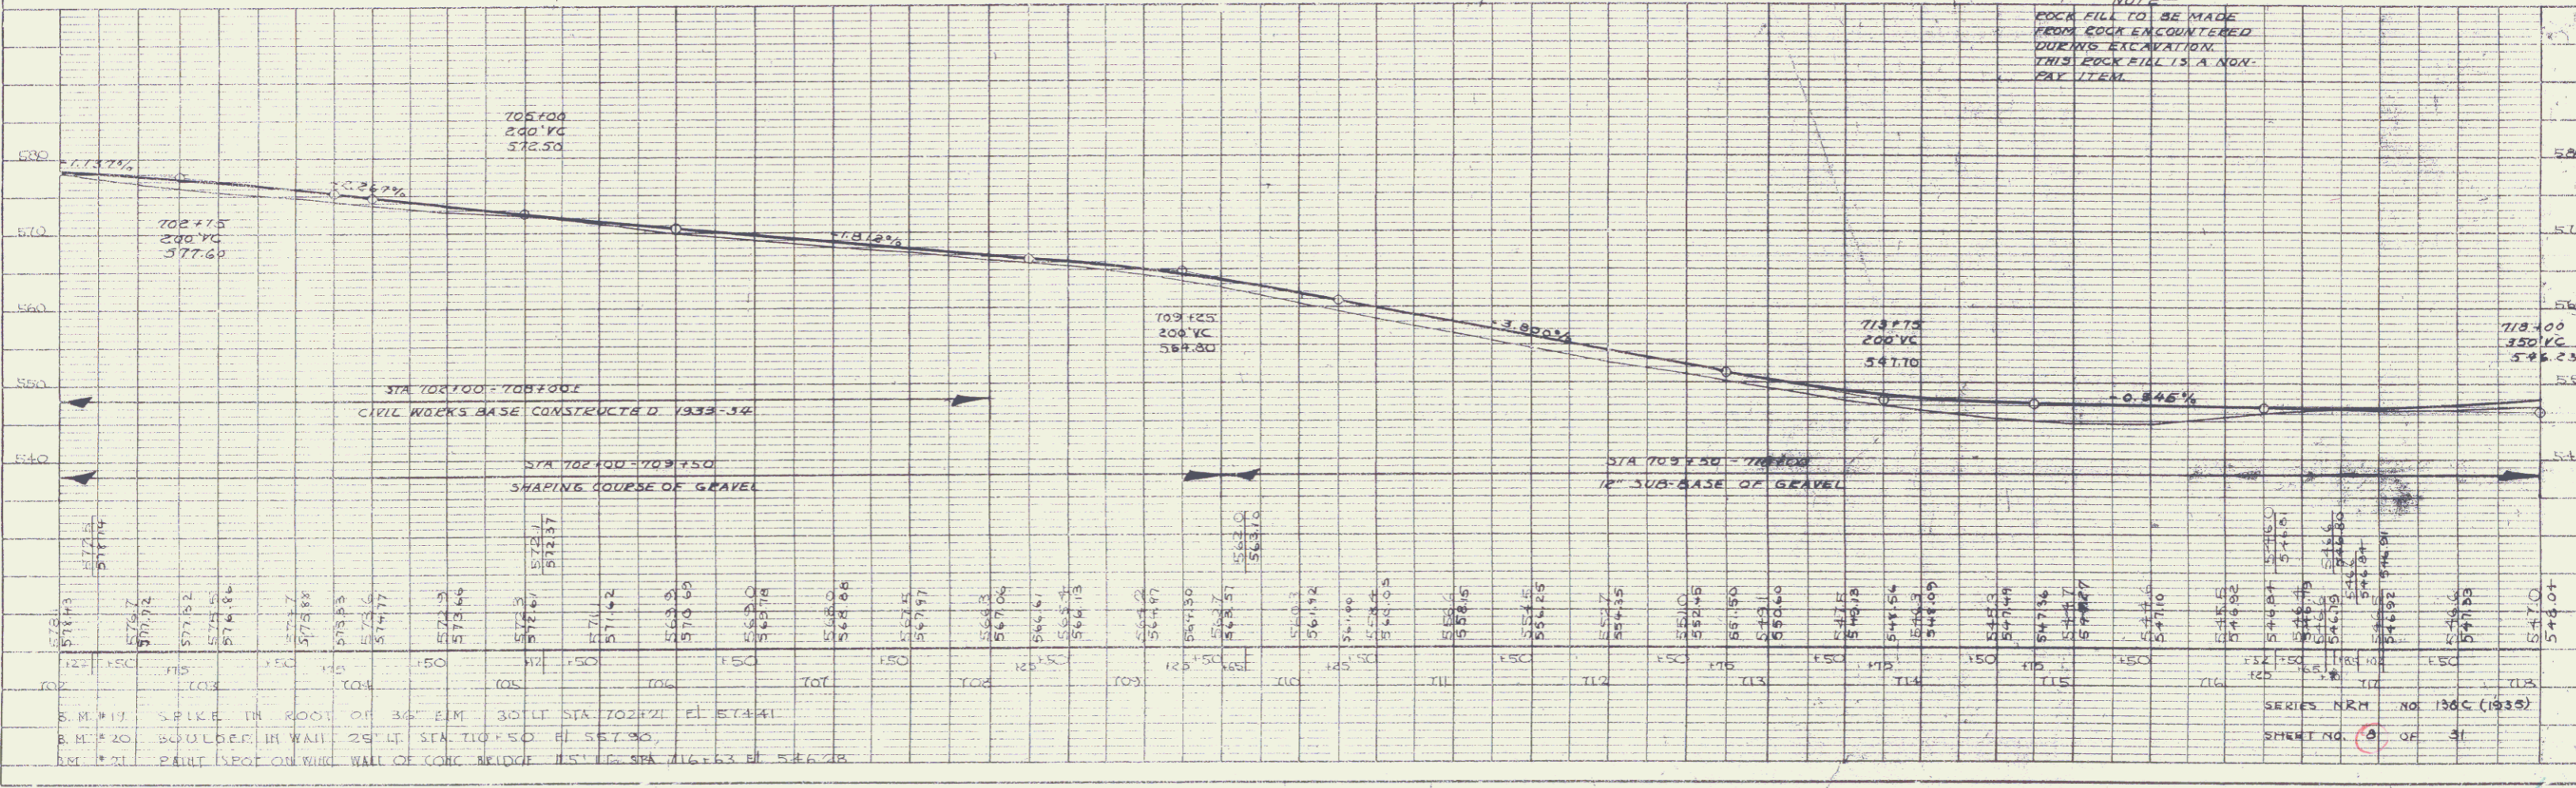

PLAN

DATE	10/1/35
BY	D. J. JACOBI
CHECKED	D. J. JACOBI
APPROVED	D. J. JACOBI
SCALE	AS SHOWN

PROFILE

DATE	10/1/35
BY	D. J. JACOBI
CHECKED	D. J. JACOBI
APPROVED	D. J. JACOBI
SCALE	AS SHOWN

SERIES NCH NO 136C (1935)
 SHEET NO 3 OF 31