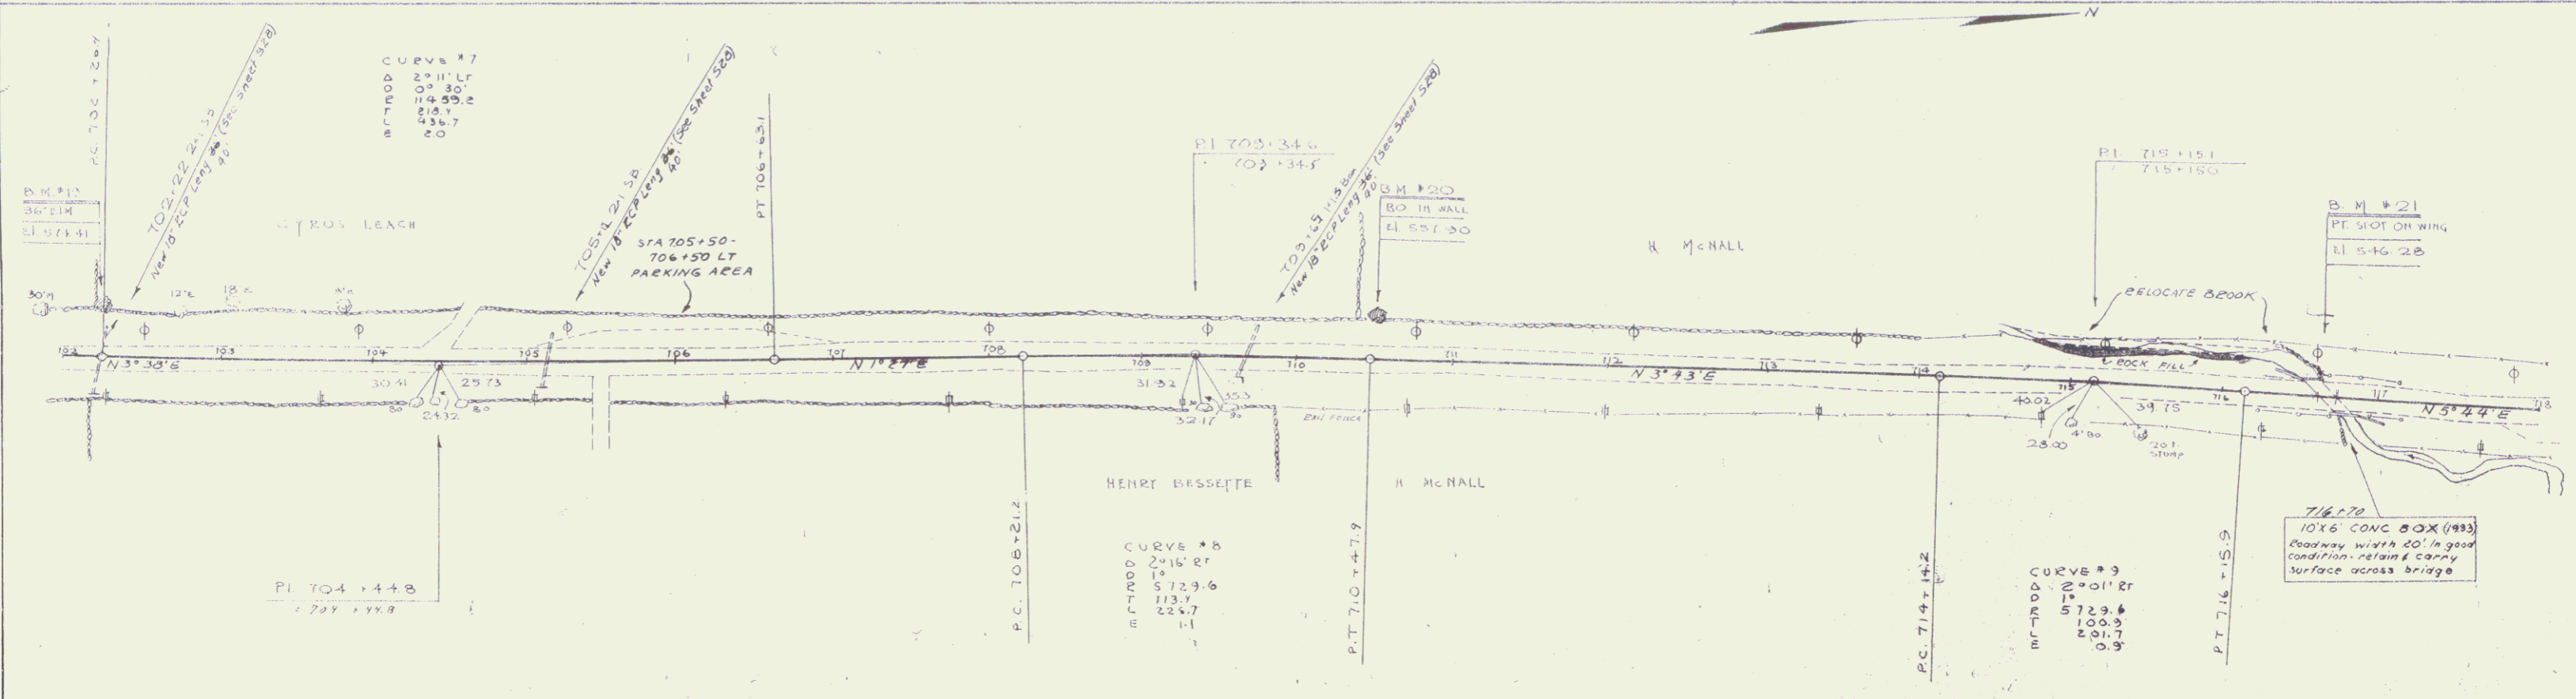

PLAN

DATE	10/1/35
BY	D. J. JACOBI
CHECKED	D. J. JACOBI
APPROVED	D. J. JACOBI
SCALE	AS SHOWN

PROFILE

DATE	10/1/35
BY	D. J. JACOBI
CHECKED	D. J. JACOBI
APPROVED	D. J. JACOBI
SCALE	AS SHOWN

SERIES NCH NO 136C (1935)
 SHEET NO 3 OF 31