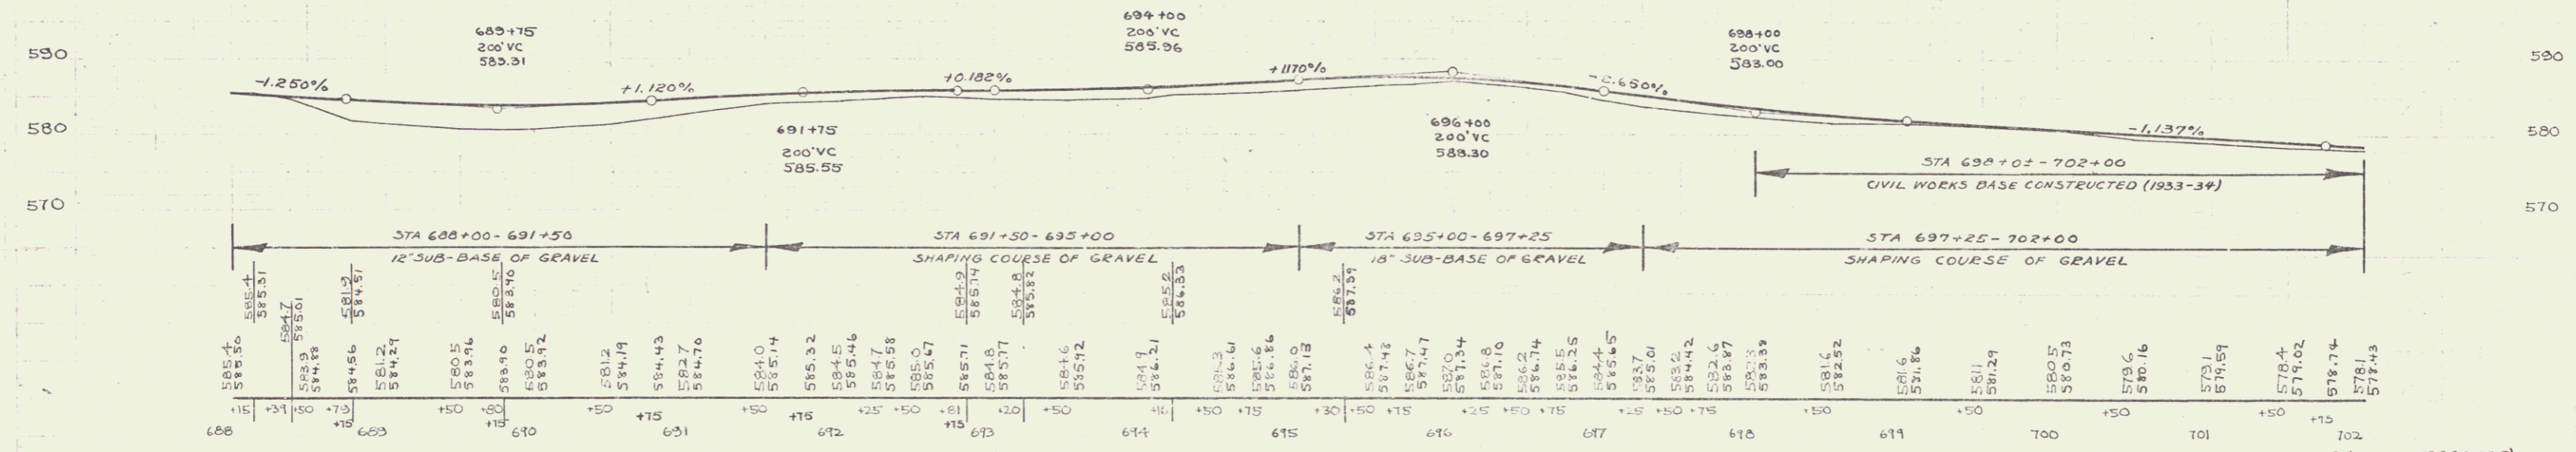

FARRINGTON  
D. MACCHI  
TRACED

FARRINGTON  
D. MACCHI

B.M. #18 SPIKE IN ROOT OF 36" MAPLE 18 FT. STA. 635+34 E. 586.12