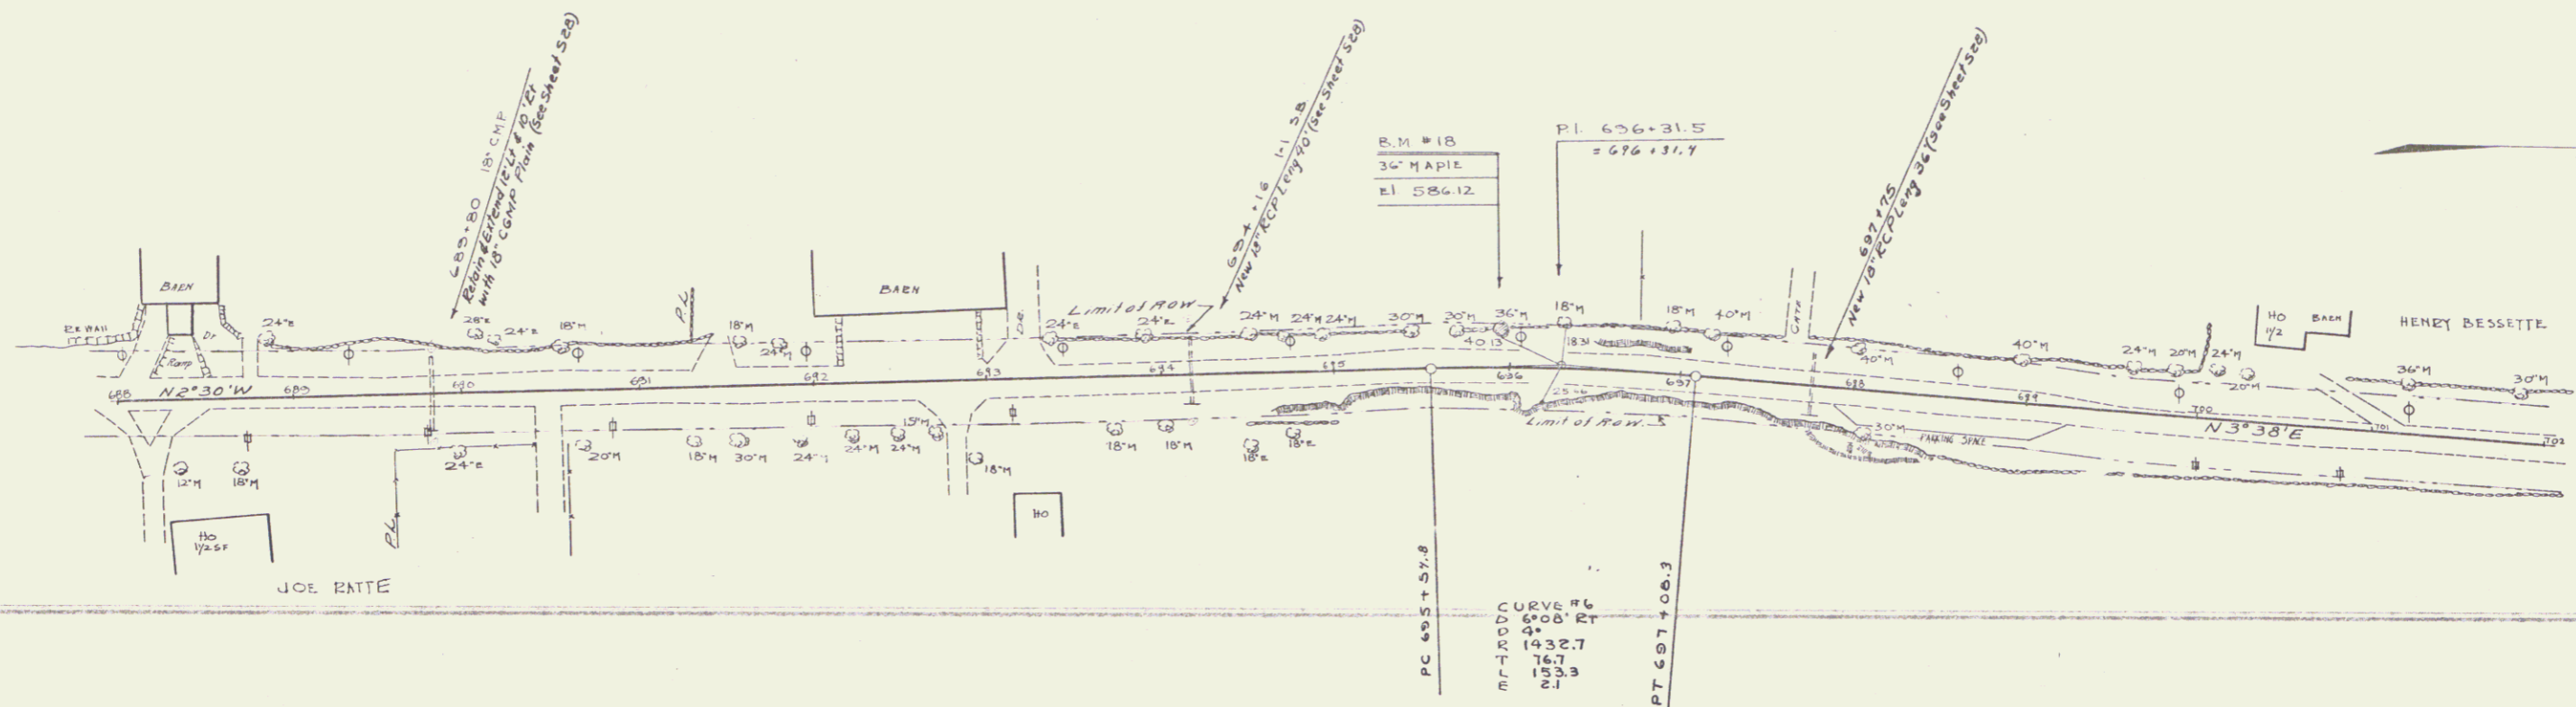

FARRINGTON  
D. MACCHI  
TRACED

FARRINGTON  
D. MACCHI

B.M. #18 SPIKE IN ROOT OF 36" MAPLE 18 FT. STA. 635+34 E. 586.12