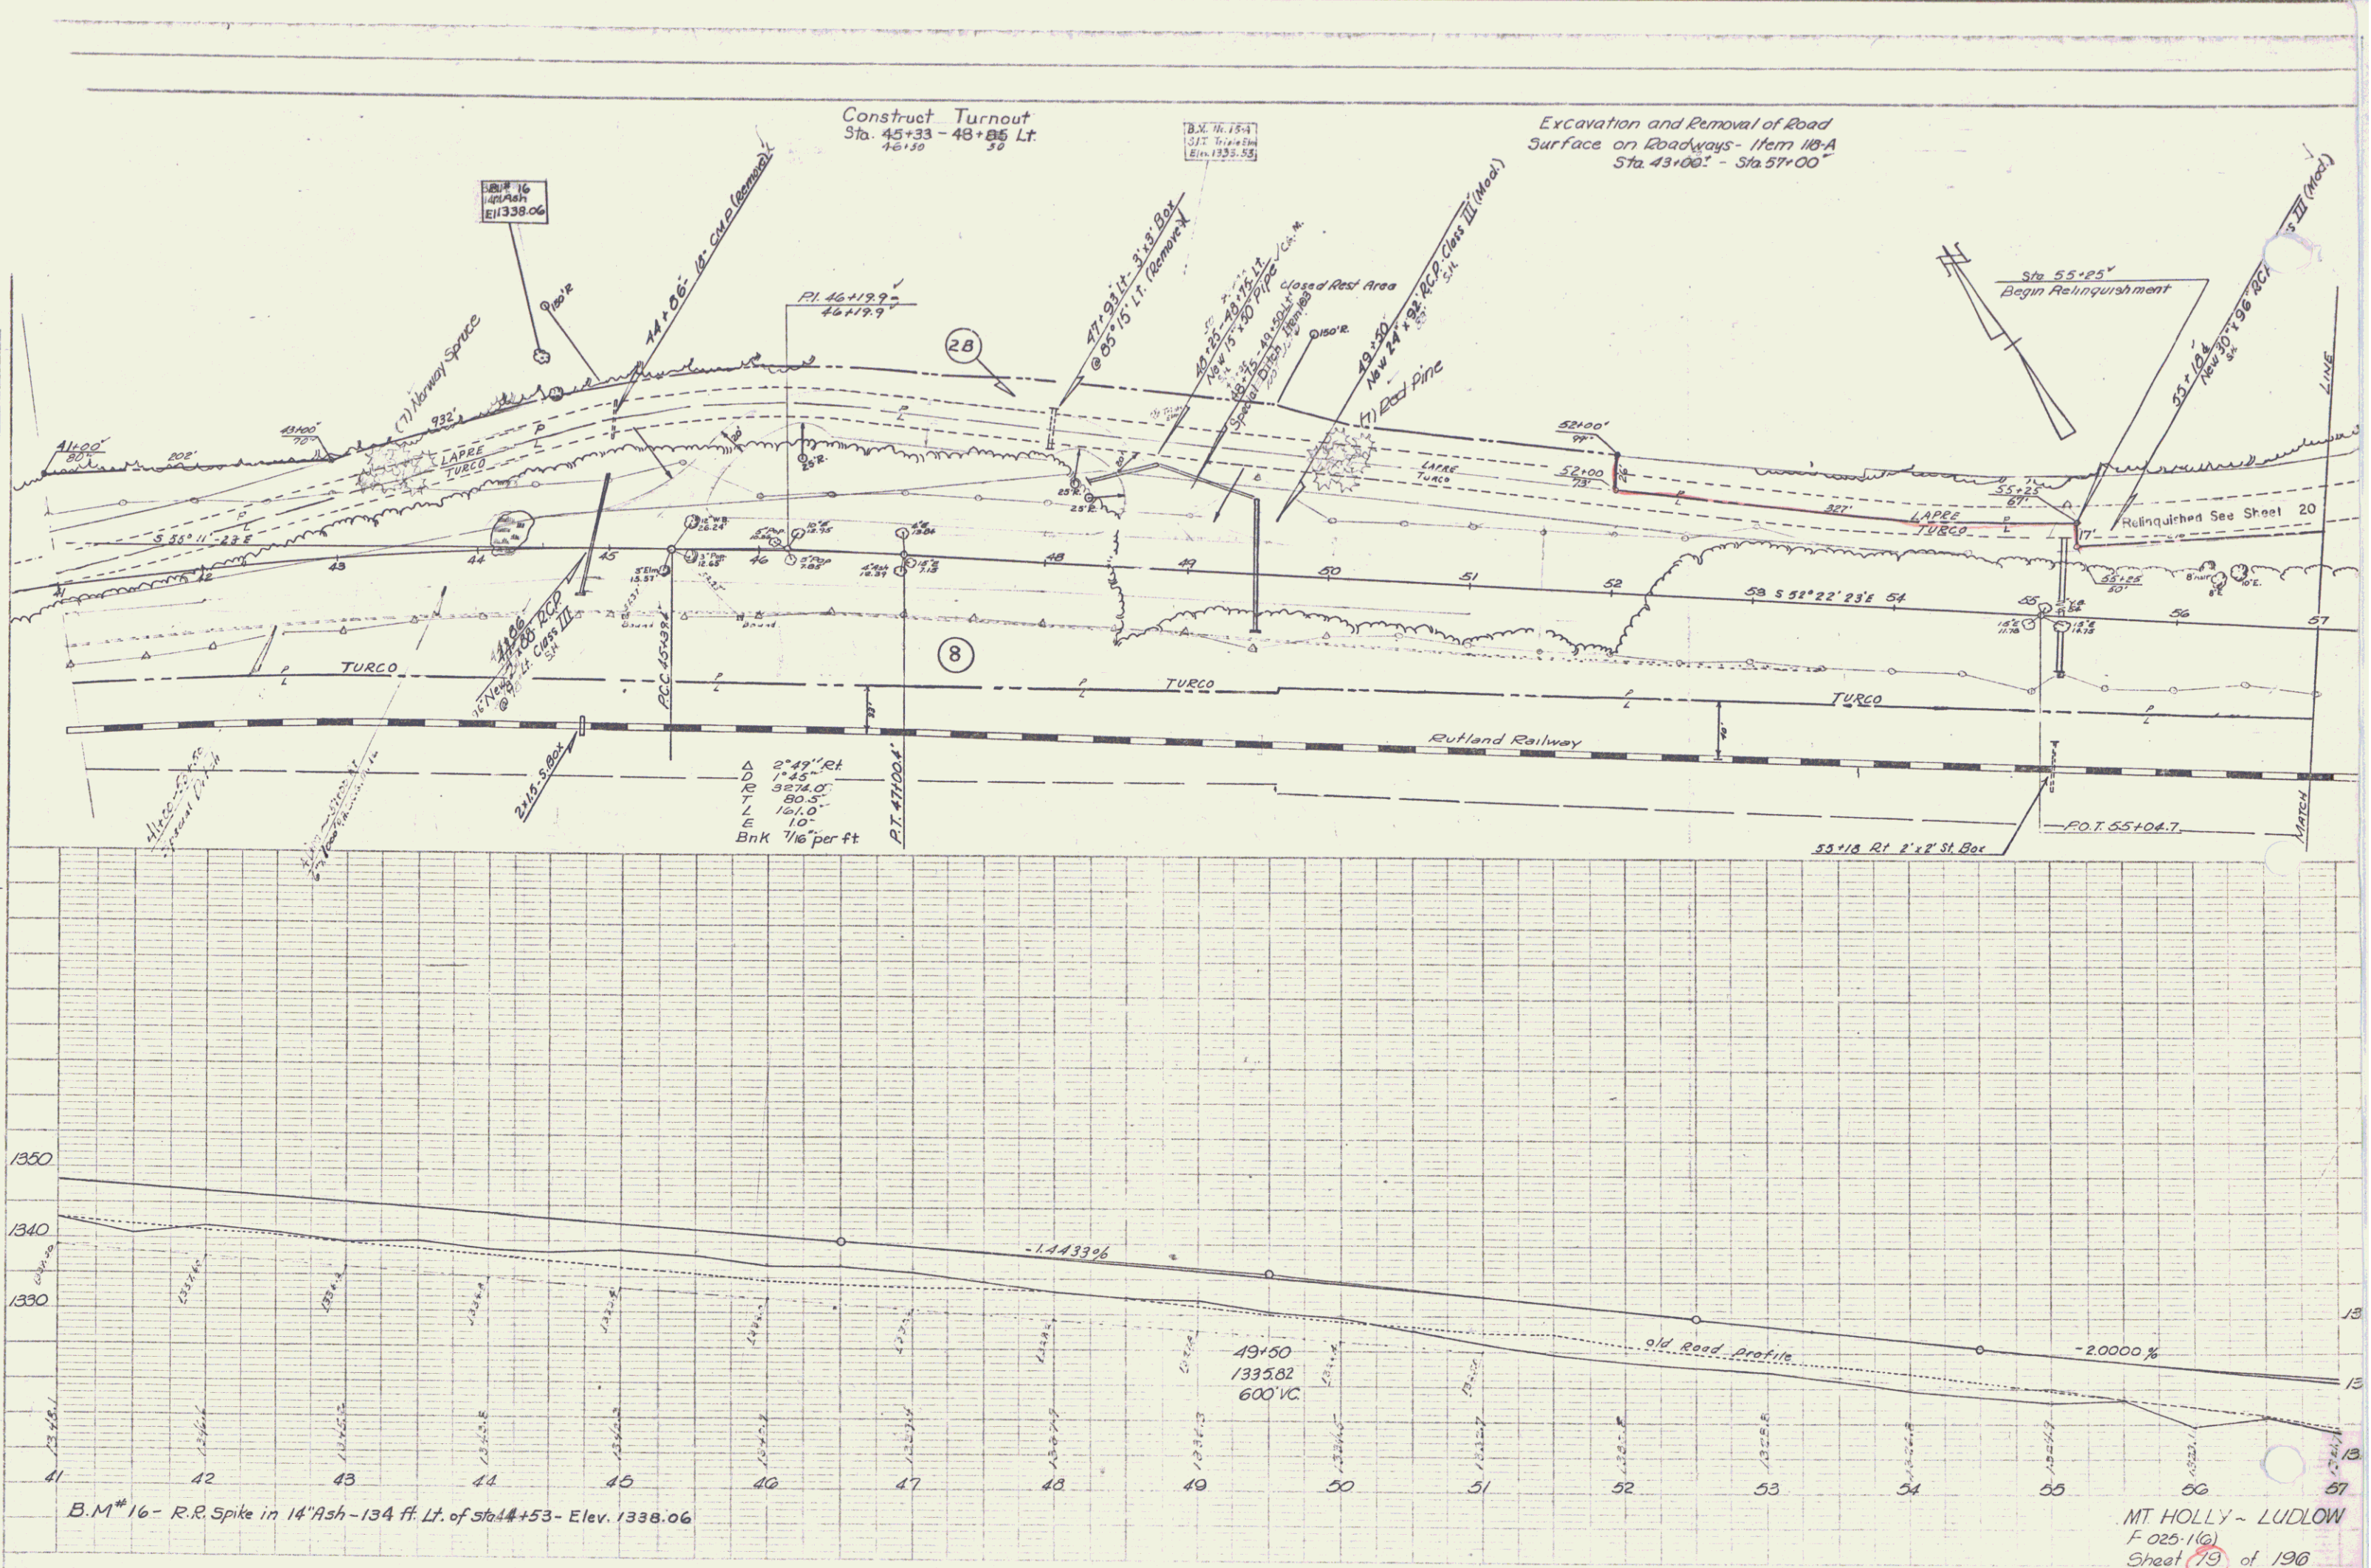

PLAN
 DATE: 1955
 SHEET NO. 196
 PROJECT: MT HOLLY - LUDLOW

PROFILE
 DATE: 1955
 SHEET NO. 196
 PROJECT: MT HOLLY - LUDLOW

MT HOLLY - LUDLOW
 F. 025-116
 Sheet 196 of 196

5