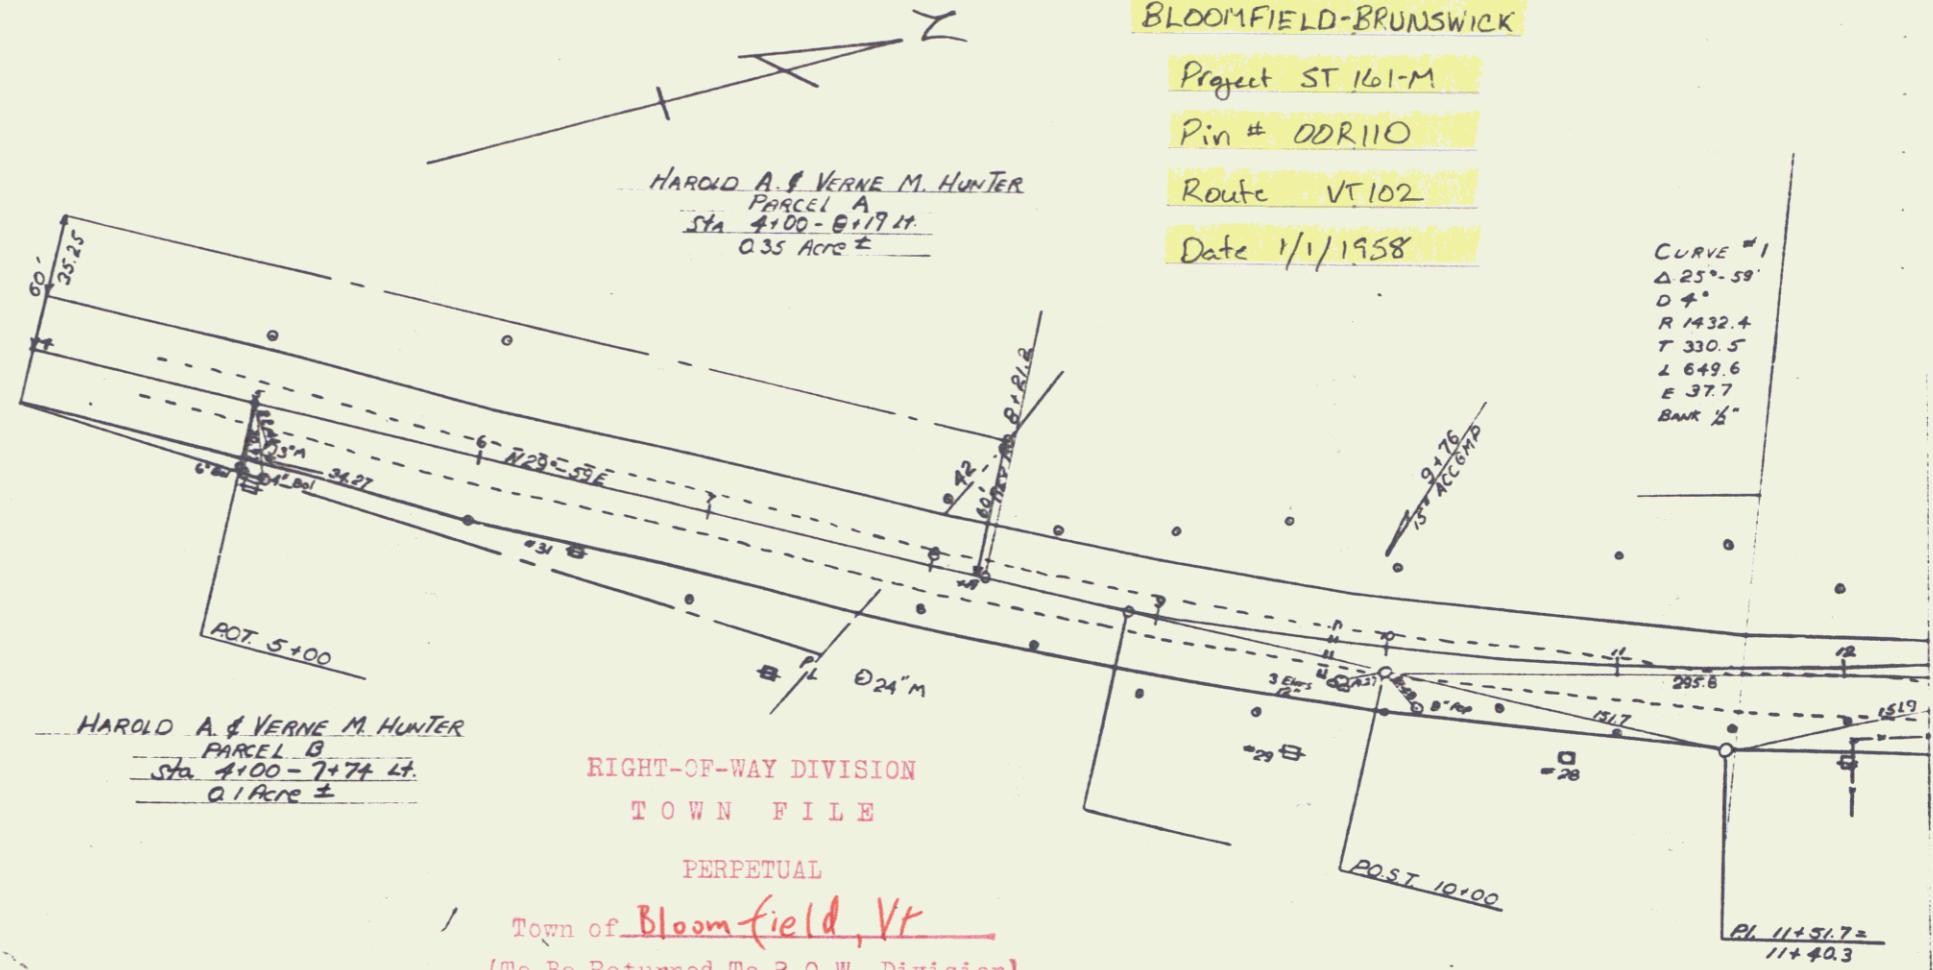

TOWNS OF  
 BLOOMFIELD-BRUNSWICK  
 Project ST 161-M  
 Pin # 00R110  
 Route VT 102  
 Date 1/1/1958

RIGHT-OF-WAY DIVISION  
 TOWN FILE  
 PERPETUAL  
 Town of Bloomfield, VT  
 (To Be Returned To R.O.W. Division)  
 BLOOMFIELD-BRUNSWICK  
 ST. 161-M

VT 102 MP 0.00 to 0.16 SHEET 1