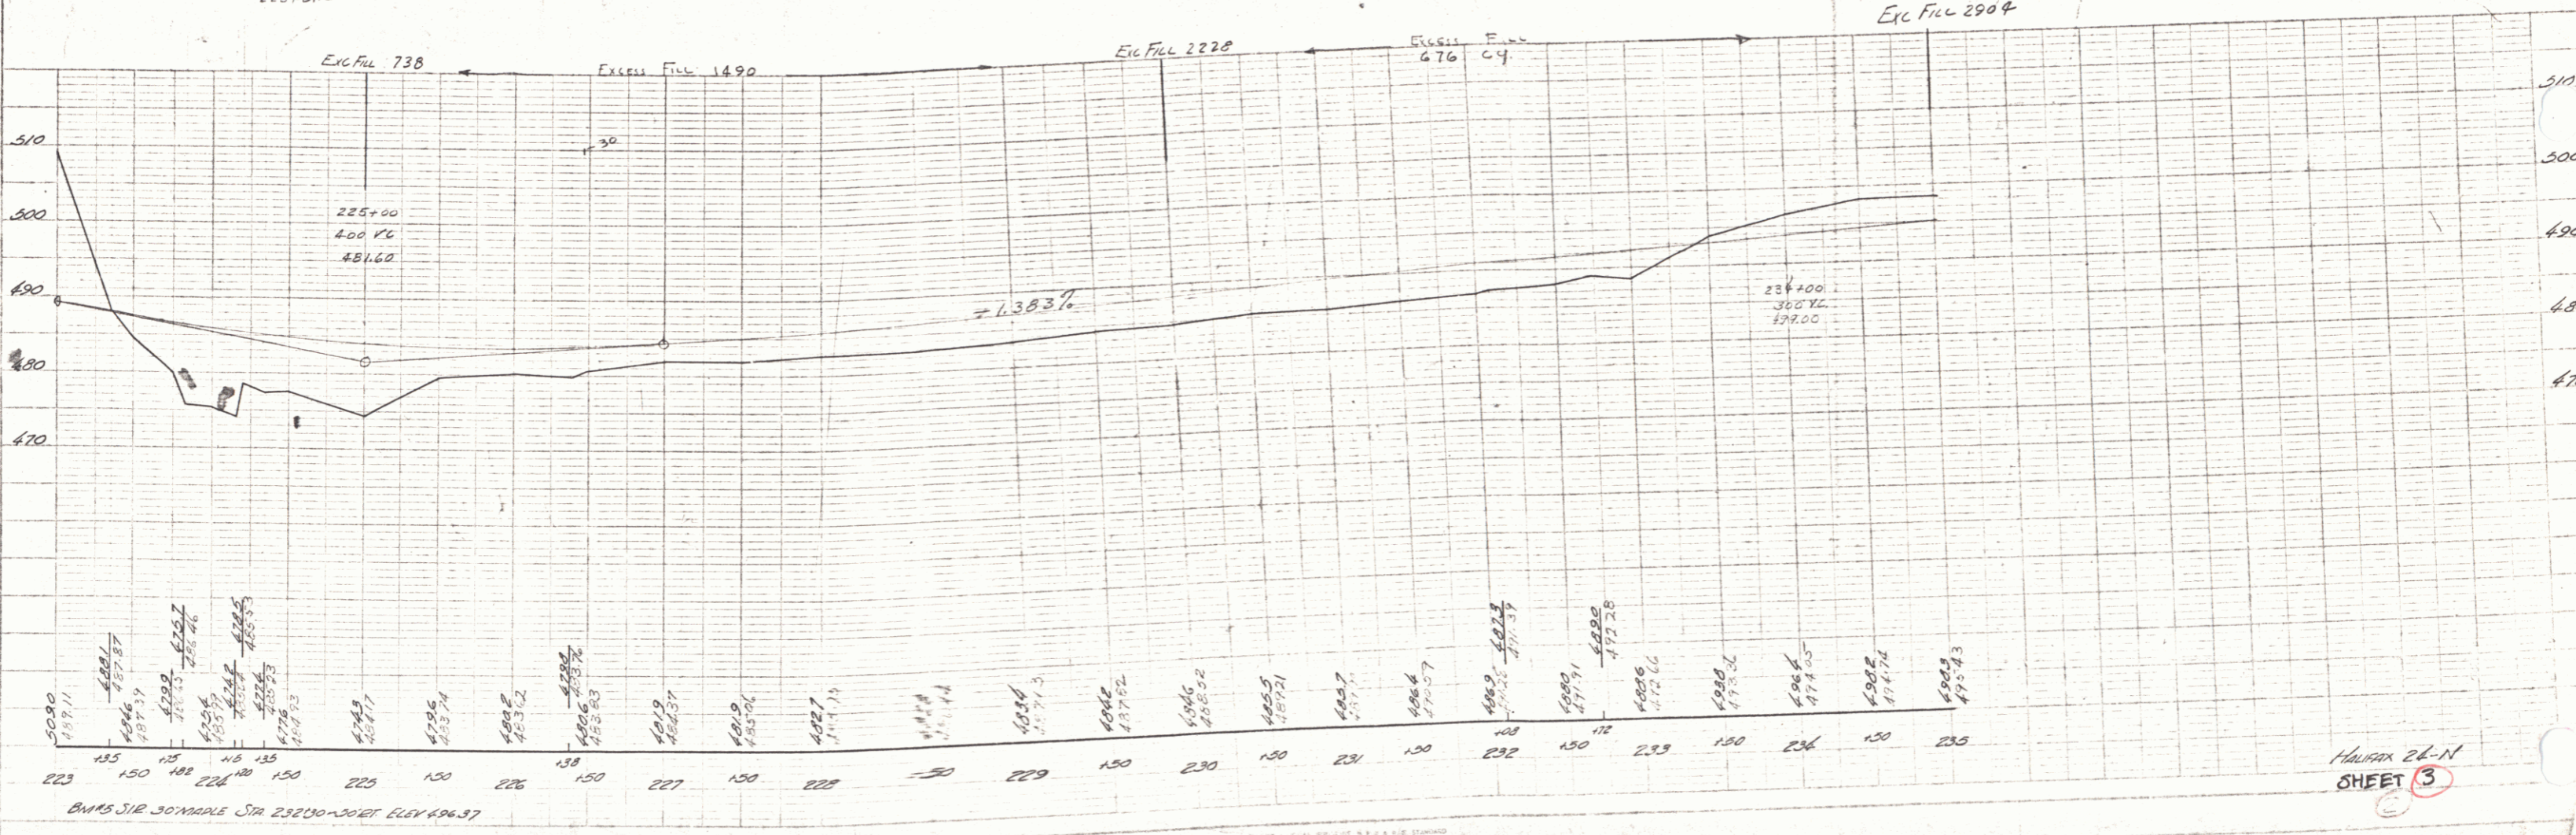

DATE	NO.	BY
1953	239	...
1953	239	...

DATE	NO.	BY
1953	239	...
1953	239	...

CHMS JIB 30MMALS STA 23200-200FT ELEV 496.37

HALIFAX 24-N
SHEET 3