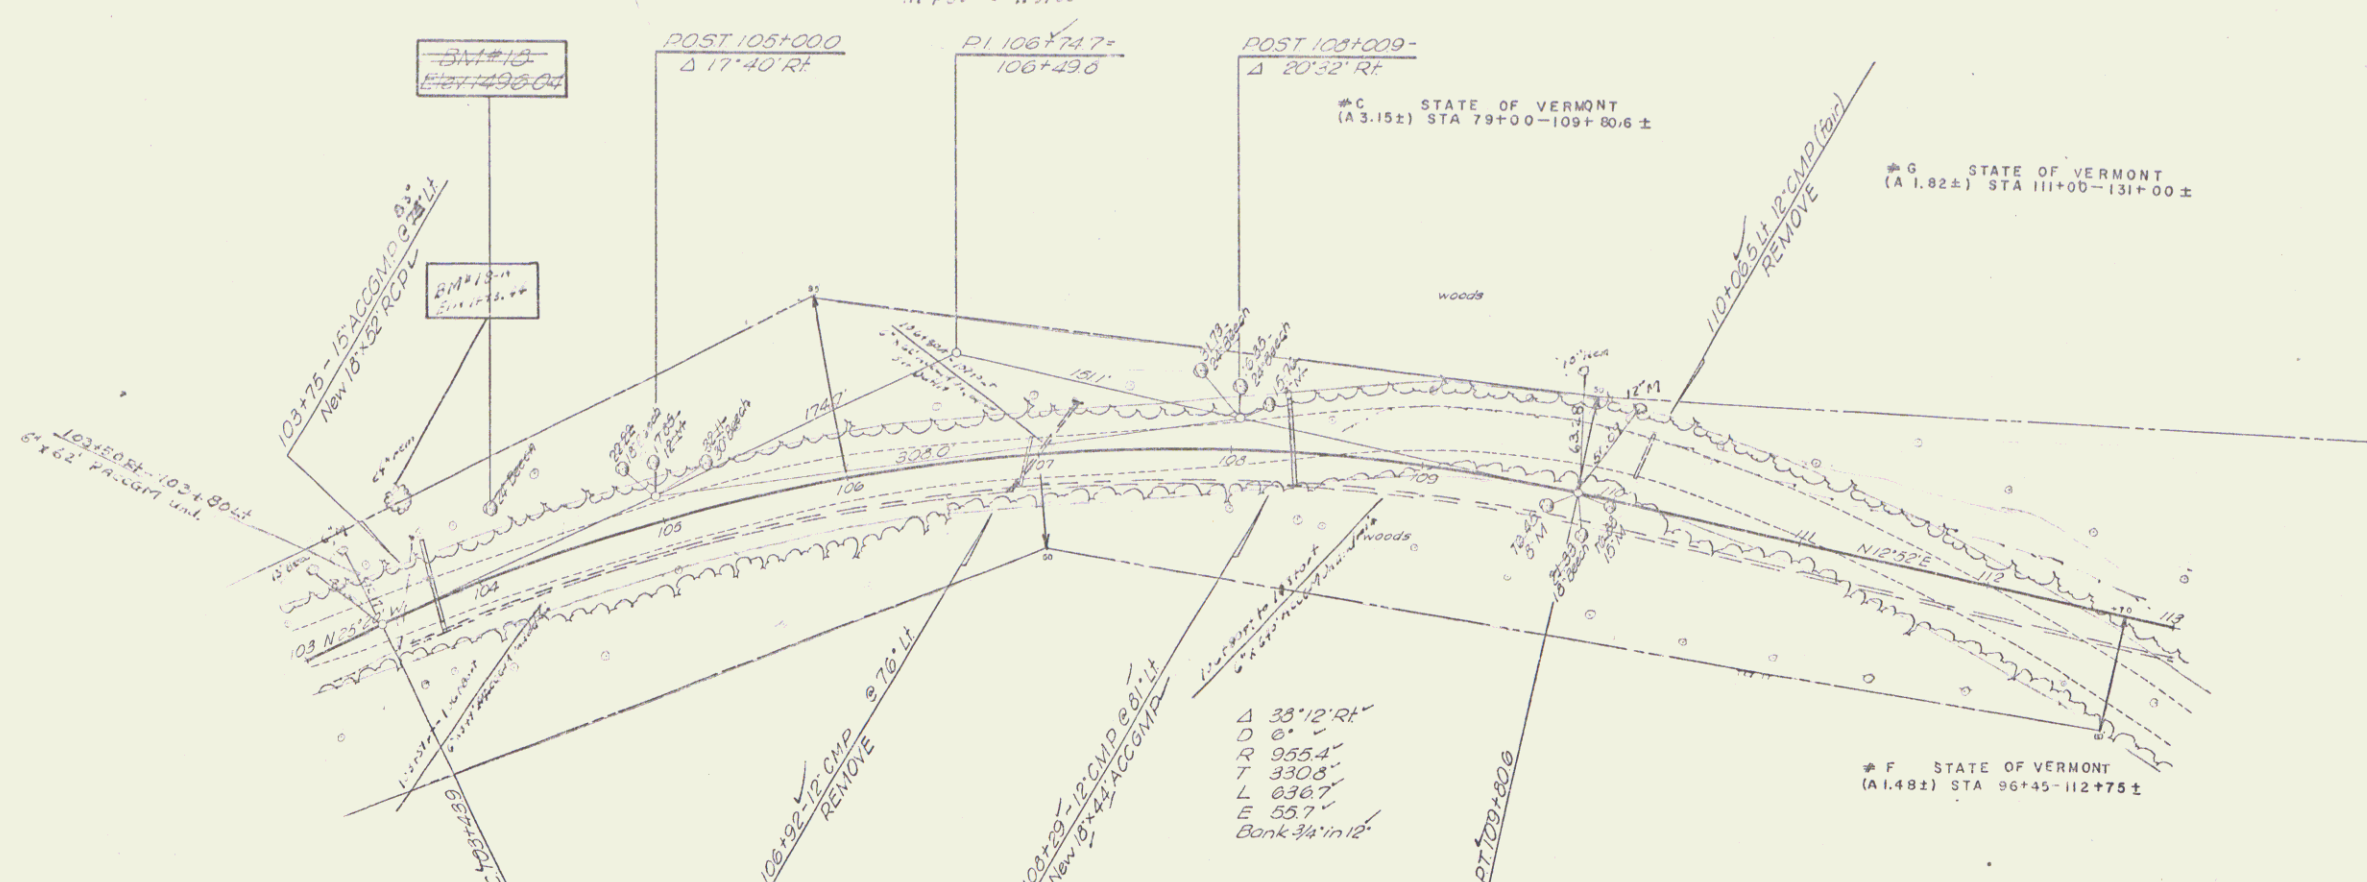

Turn Out
108+00-113+00 Lt

THREE CABLE GUARD RAIL
WITH STEEL POSTS
Lt

11/20
 11/20
 C.E.H.
 11/20

CAMBRIDGE
 Eng. 57-231 V
 5/28/11