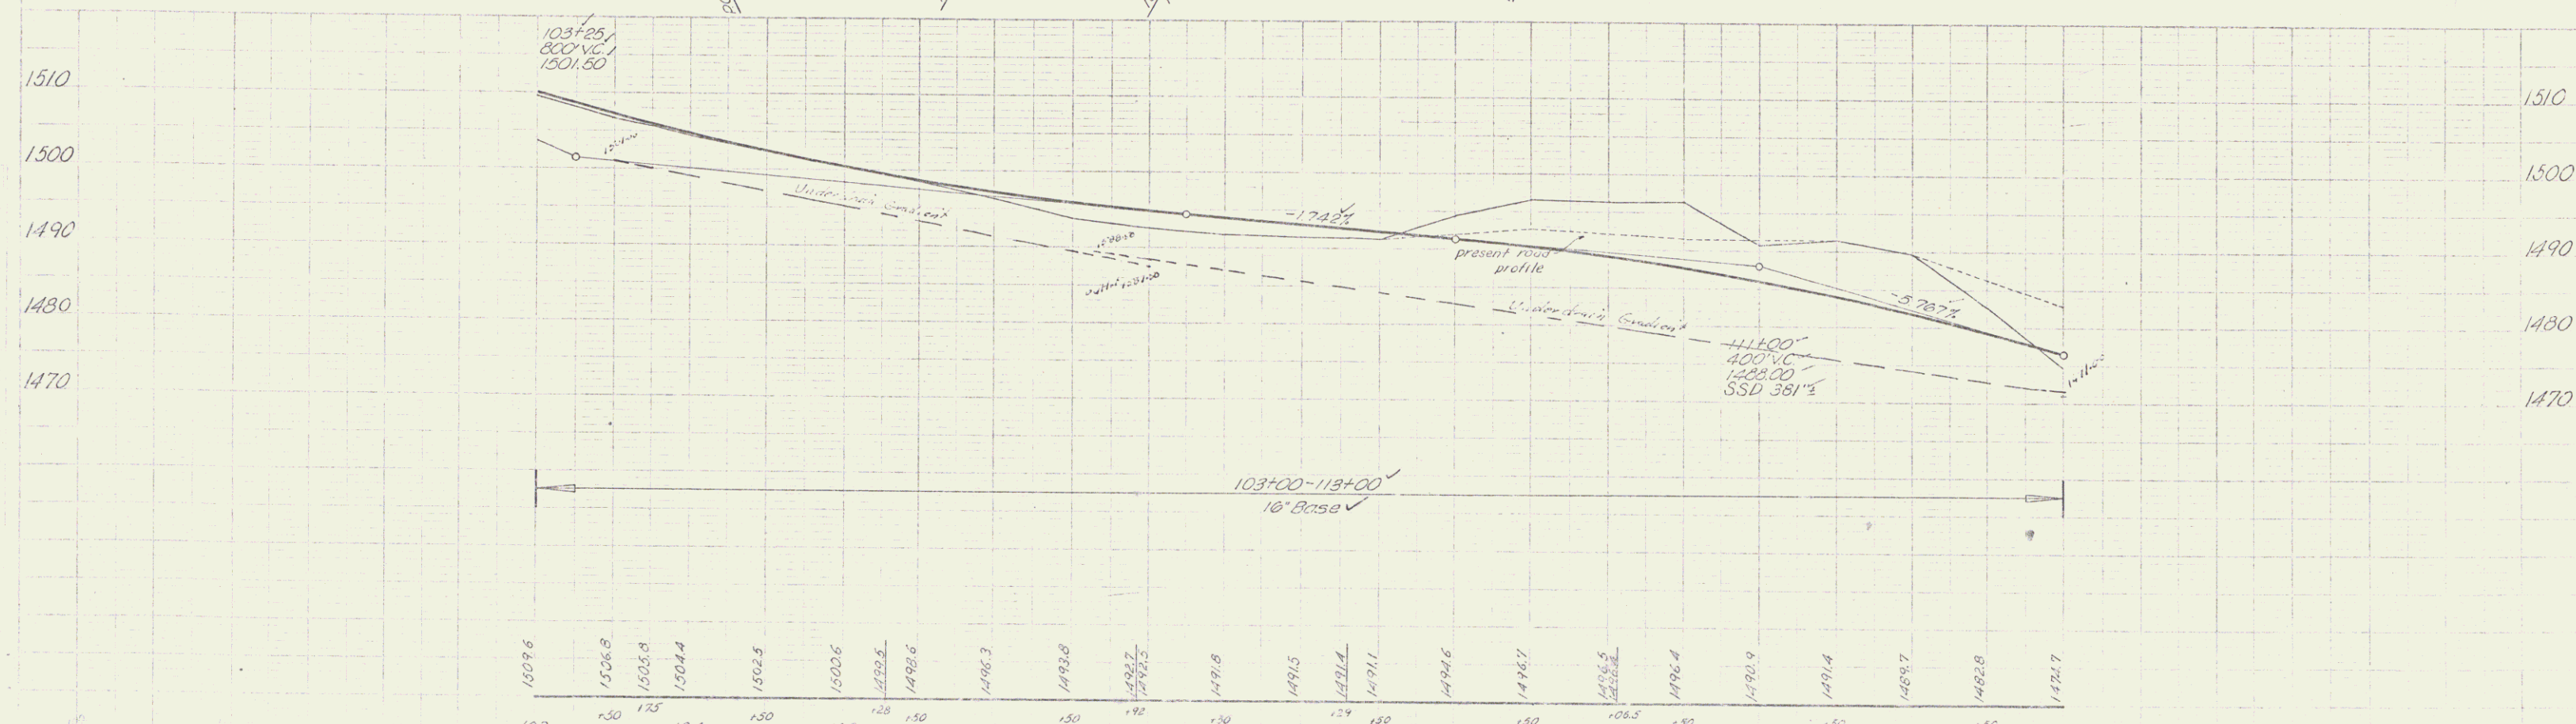

Turn Out
108+00-113+00 Lt

THREE CABLE GUARD RAIL
WITH STEEL POSTS
Lt

11/20
 11/20
 C.E.H.
 11/20

CAMBRIDGE
 Eng. 57-231 V
 5/28/11