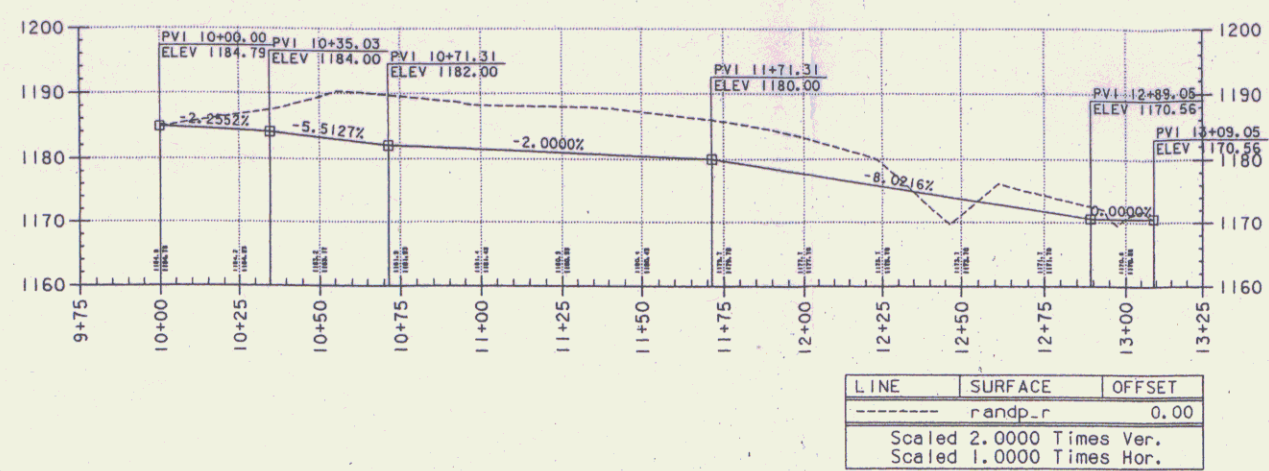

# Bus Loop

# Access Road

# Parking Lot

	PROJECT NAME: RANDOLPH CMG PARK(2)IS	PLOT DATE: 04
	PROJECT NUMBER: 6380012.15	DRAWN BY: GG
	FILE NAME: ...04 PROFILES.p+f	CHECKED BY: CS
	PROJECT LEADER: WLD	SHEET 4 0
	DESIGNED BY: CSP/GGG	PROFILES