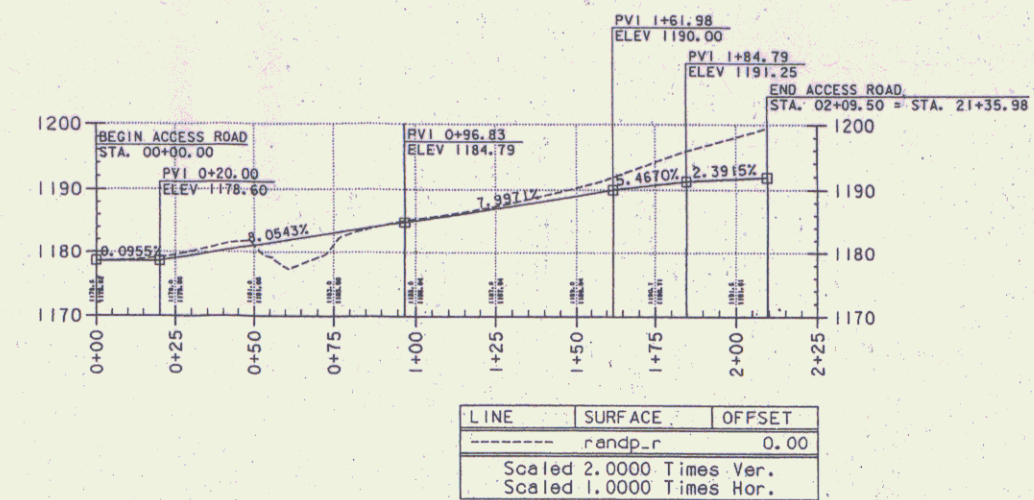

# Bus Loop

# Access Road

# Parking Lot

	PROJECT NAME: RANDOLPH CMG PARK(2)IS	PLOT DATE: 04
	PROJECT NUMBER: 6380012.15	DRAWN BY: GG
	FILE NAME: ...04 PROFILES.p+f	CHECKED BY: CS
	PROJECT LEADER: WLD	SHEET 4 0
	DESIGNED BY: CSP/GGG	PROFILES