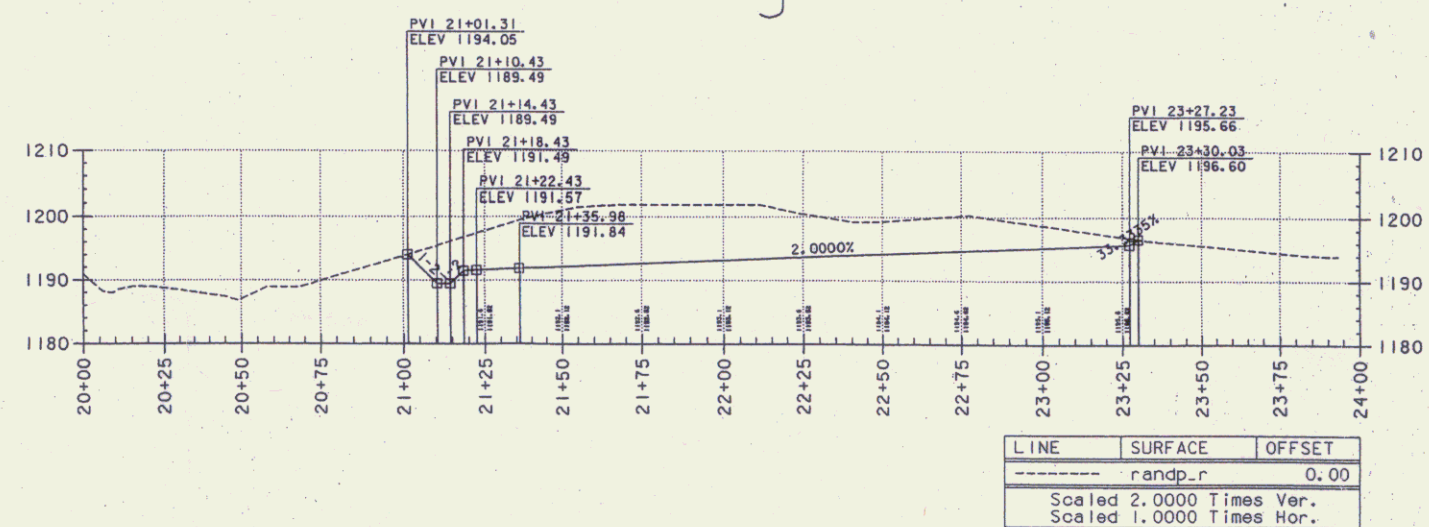

# Bus Loop

# Access Road

# Parking Lot

	PROJECT NAME: RANDOLPH CMG PARK(2)IS	PLOT DATE: 04
	PROJECT NUMBER: 6380012.15	DRAWN BY: GG
	FILE NAME: ...04 PROFILES.p+f	CHECKED BY: CS
	PROJECT LEADER: WLD	SHEET 4 0
	DESIGNED BY: CSP/GGG	PROFILES