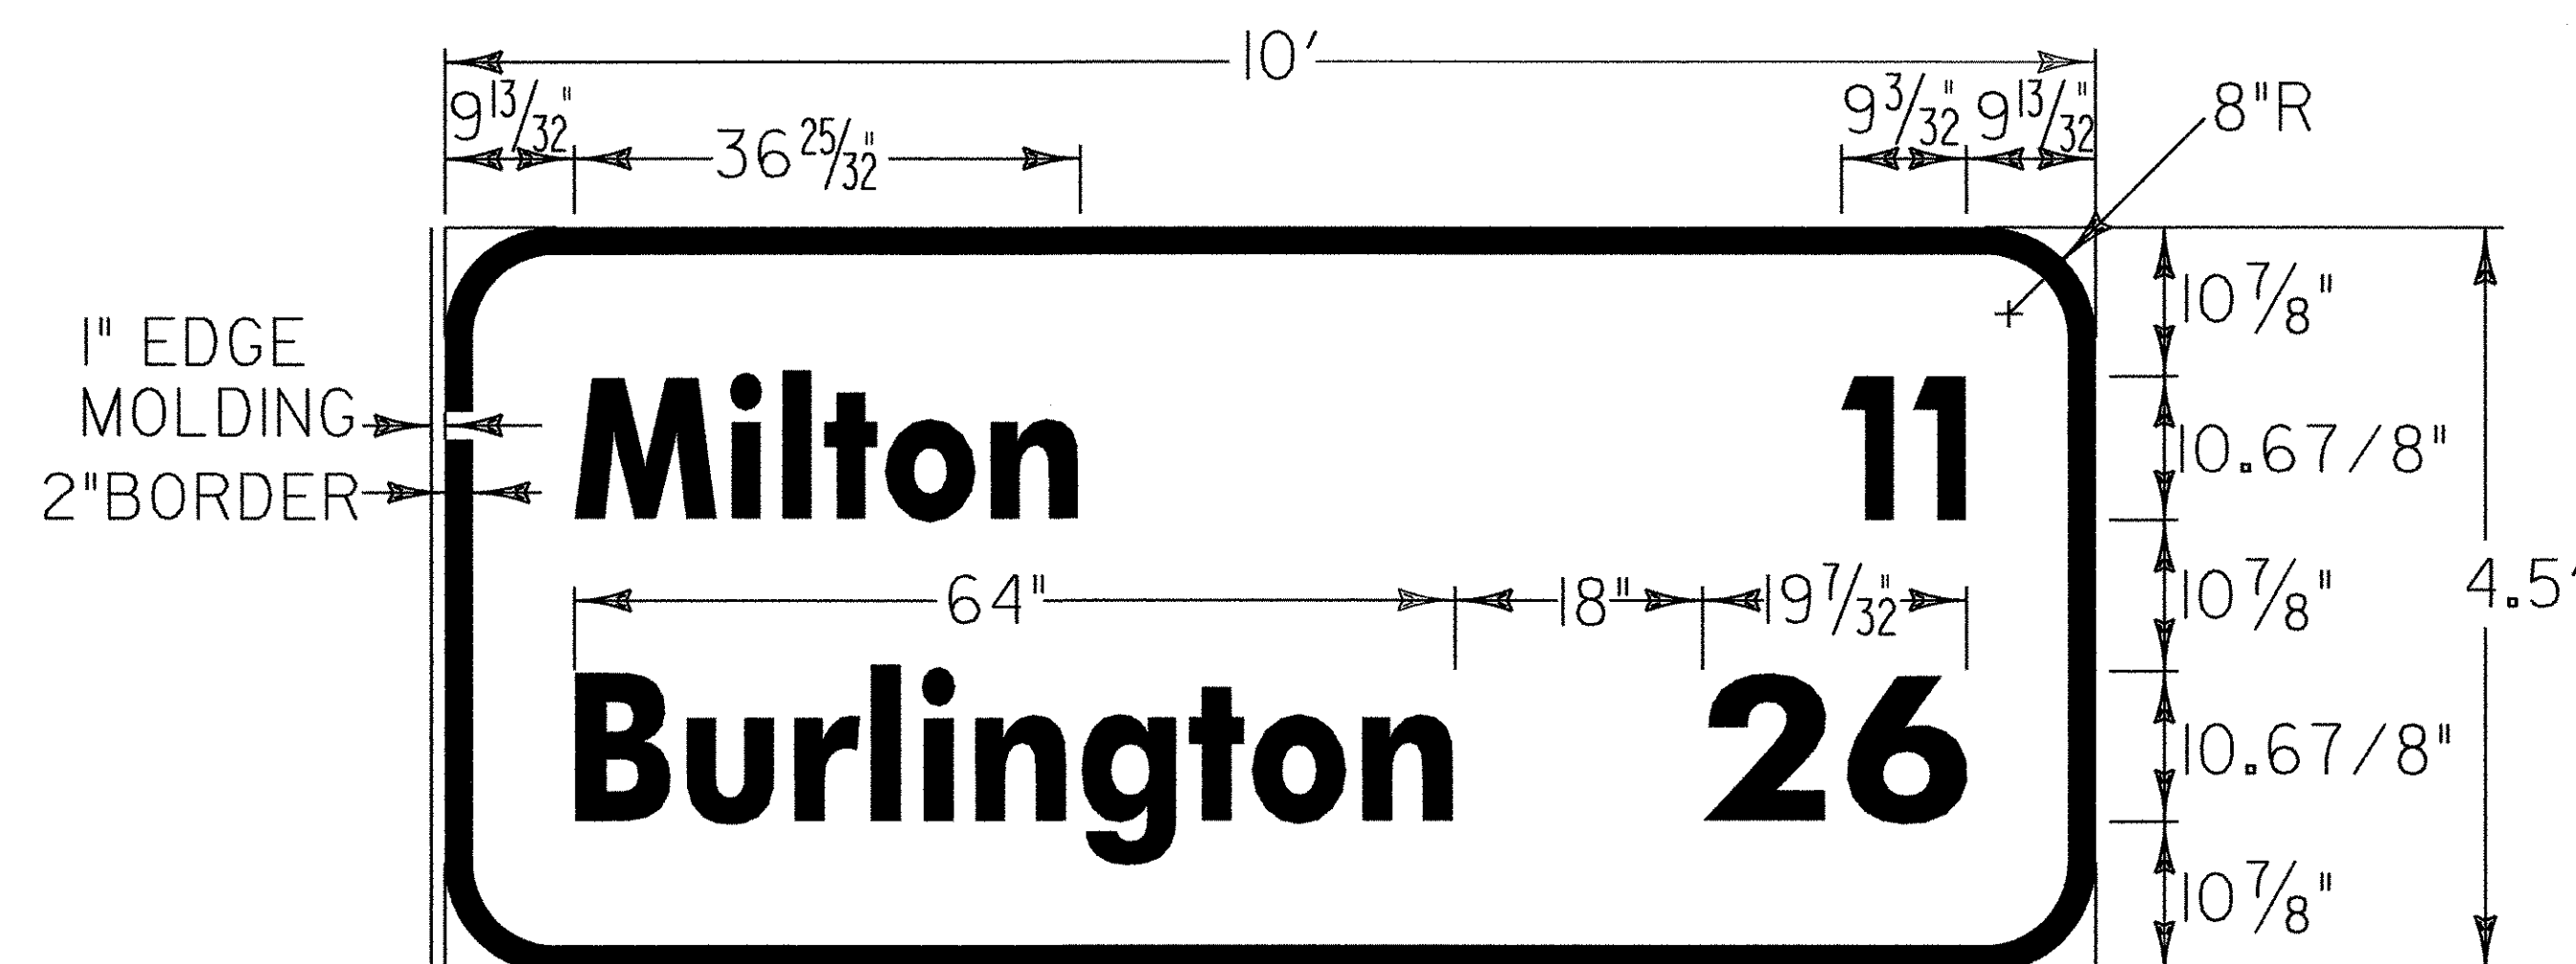

138"
VD 367
 WHITE SYMBOLS, BORDER & TEXT
 WITH BLUE BACKGROUND
MM 113.21 NB.

VC-838
 • REDUCE SPACING BY 5%
 •• REDUCE SPACING BY 13%
 COLORS: BLACK TEXT AND BORDER
 WITH REFLECTORIZED ORANGE BACKGROUND

MM 112.522 SB.
 REFLECTORIZED WHITE TEXT, BORDER
 WITH REFLECTORIZED GREEN BACKGROUND

* REDUCE SPACING 25% **VC-827**

SIGN	DIMENSIONS (INCHES)										
	A	B	C	D	E	F	G	H	J	K	
STD.	30	1/2	3/4	5C	3	3/4	3 1/2	13 1/8	13 1/8	1 1/8	
EXPWY.	36	5/8	1 1/8	6C	3 1/2	1	4	16 1/2	15 3/4	2 1/4	
FWY.	48	3/4	1 1/4	8C	5	1 1/4	5 1/2	21 1/8	20 1/8	3	

COLORS
 LEGEND & BORDER- BLACK (NON-REFL)
 BACKGROUND - ORANGE (REFL)

SIGN DETAILS

/87A007B/DESIGN/DA007FRM.DGN
 /87A007B/DESIGN/DA007SDI.I

PREPARED BY JHK DATE 12/98
 CHECKED BY _____ DATE _____
 DESIGN SUPERVISOR ABK DATE 12/98
 PROJ. FAIRFAX-FAIRFIELD-ST.ALBANS
 IM 089-3 (27)

PLOTTED: 17-NOV-2000
 SHEET 34 OF 370 SHEETS