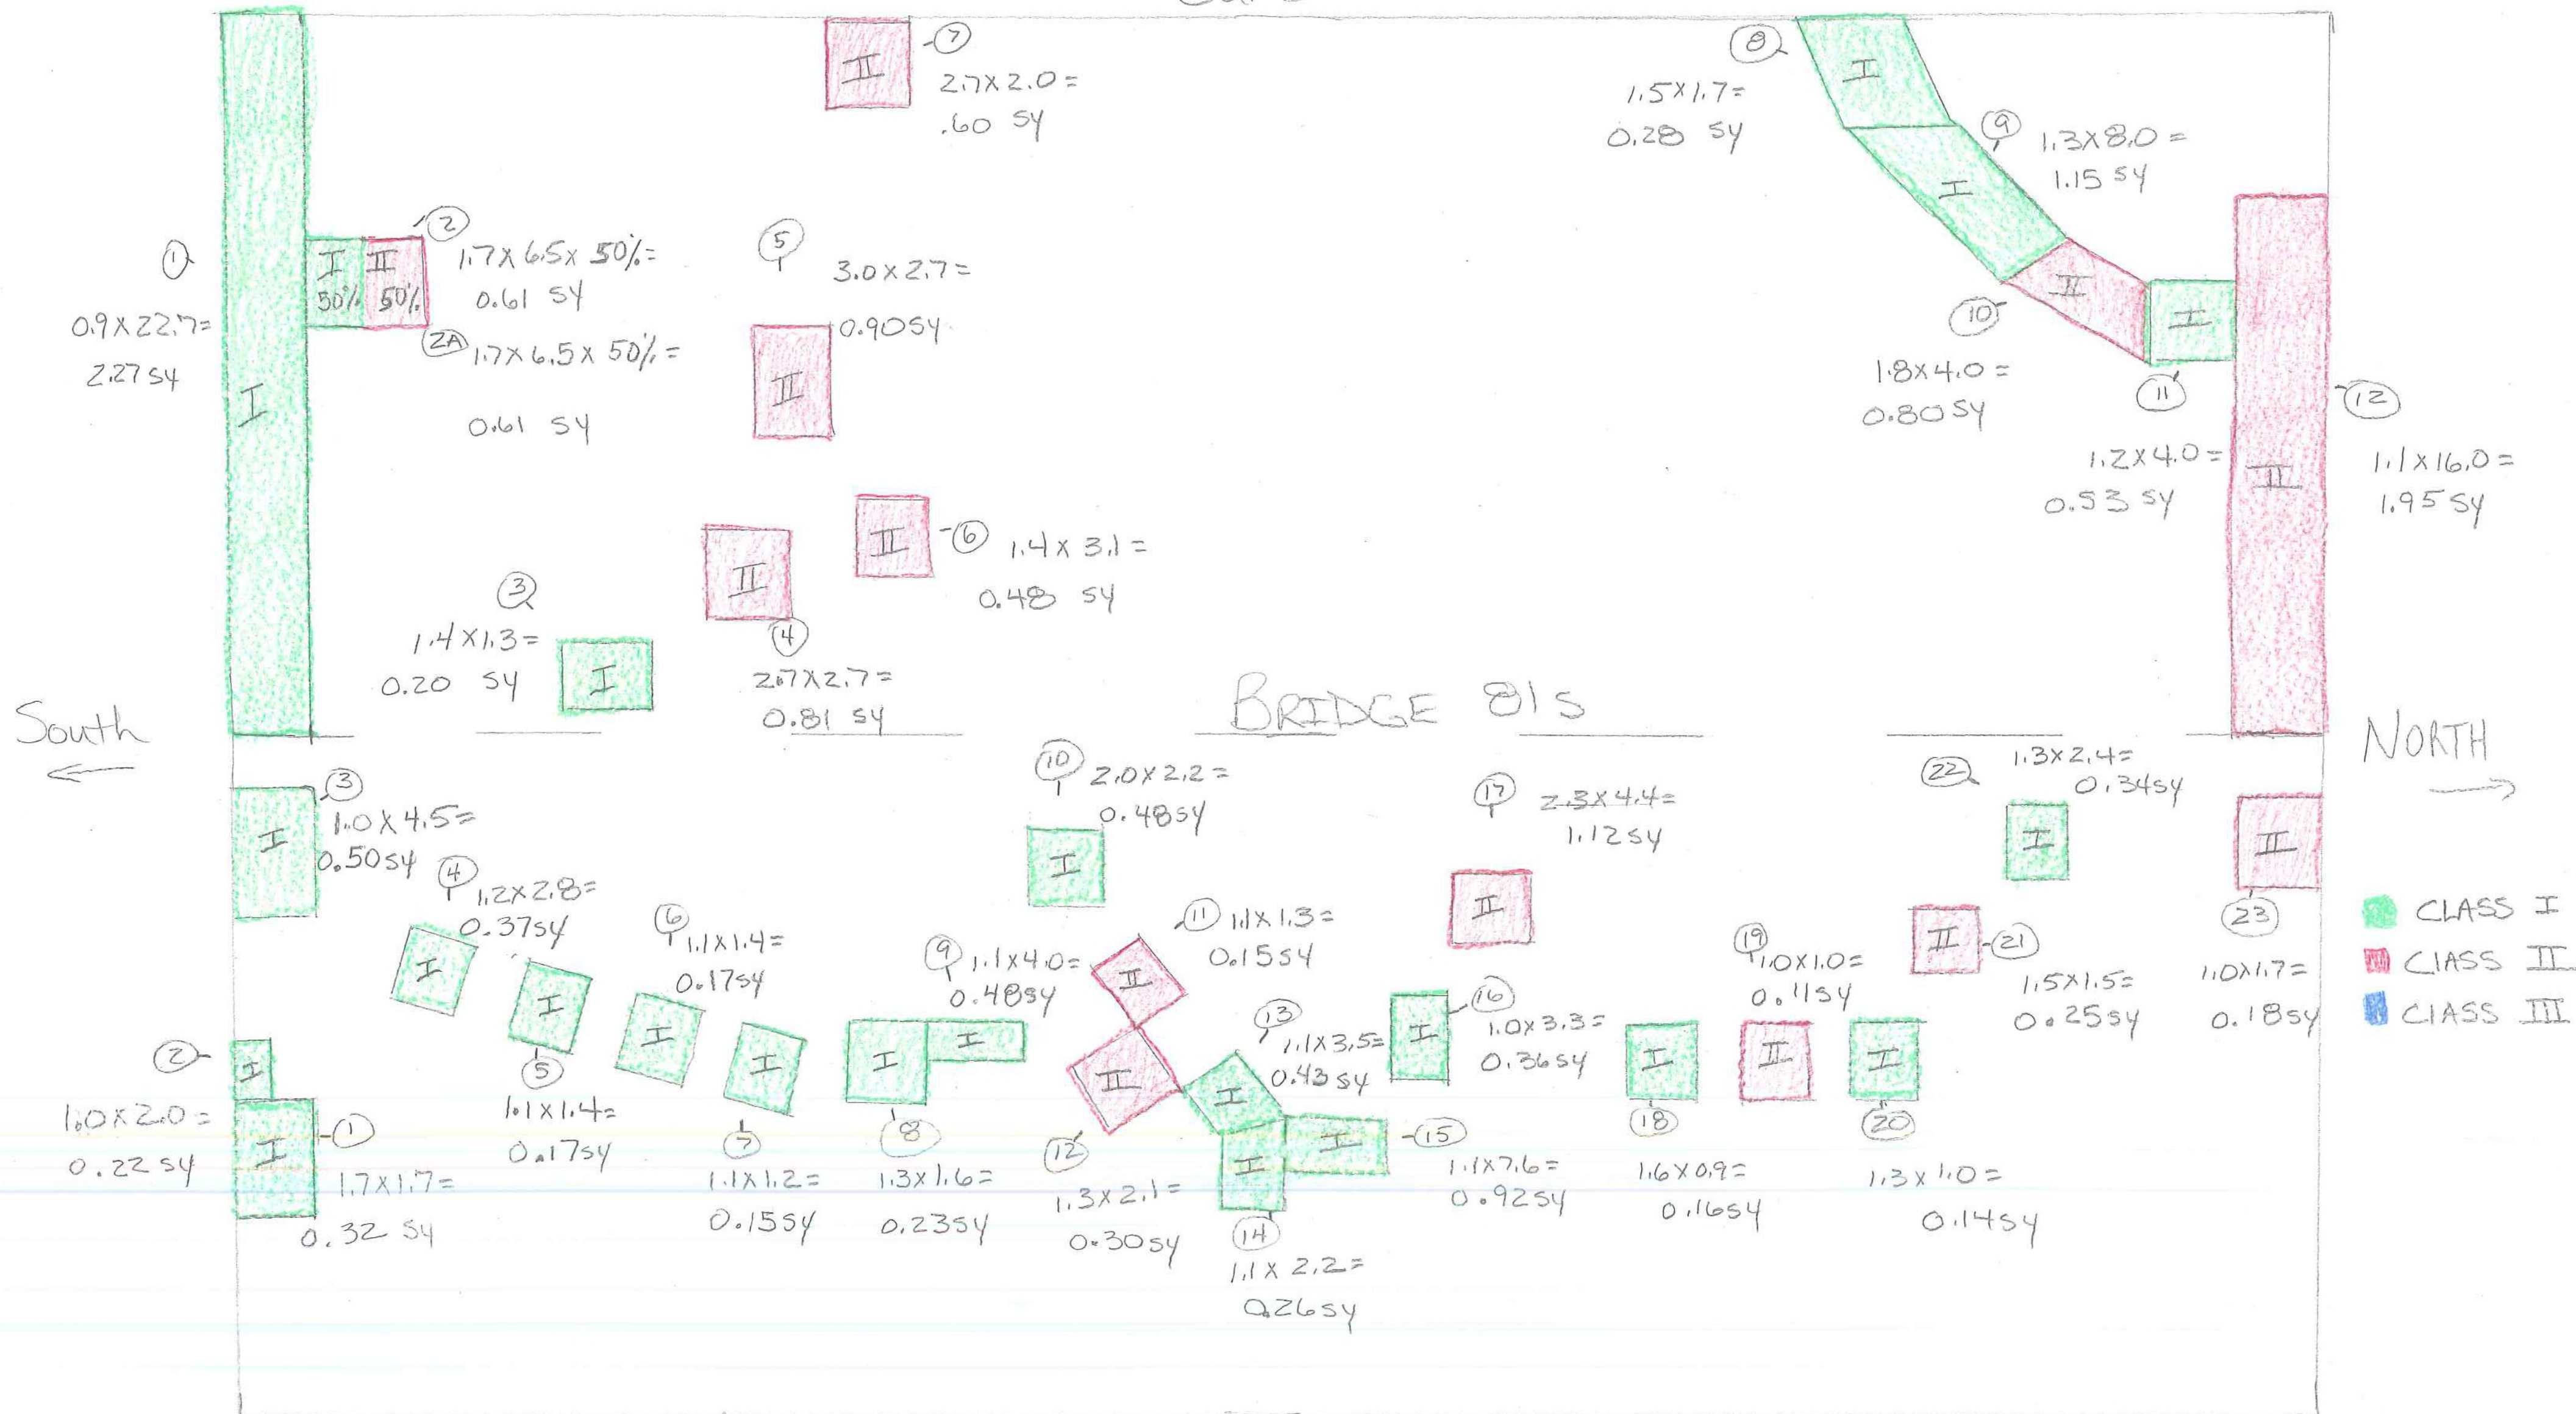

WATERFORD-ST JOHNSBURY IM MEMB (32)

CURB

IDR 7-13-12

CURB

IDR 8-16-12

Drawn By  
Cindy Porter