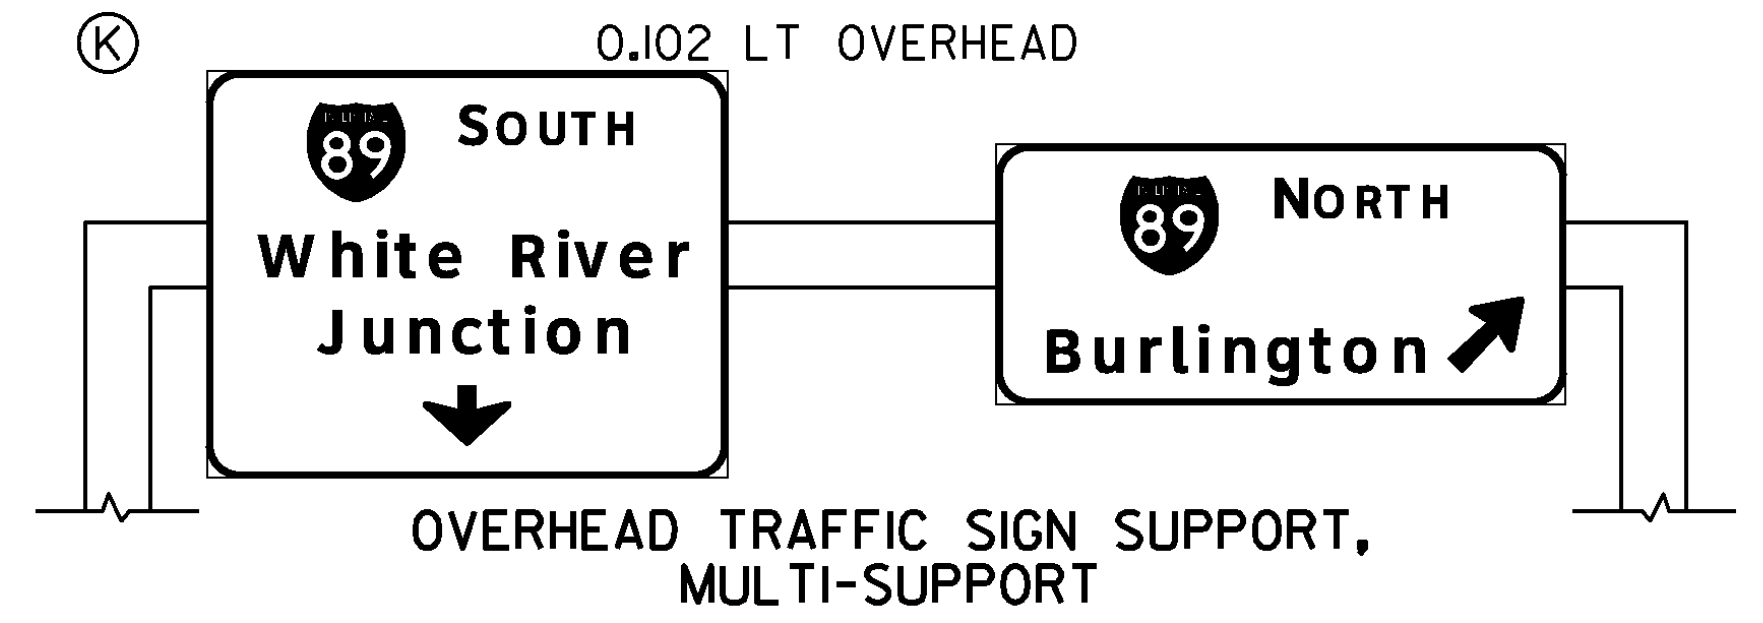

MODEL: NEW

**INTERCHANGE 8
NEW SIGNS**

PROJECT NAME: ROYALTON-MIDDLESEX
PROJECT NUMBER: IMG SIGN(19)

FILE NAME: z09a020in+08.dgn
PROJECT LEADER: CRB
DESIGNED BY: BDB
CLD REF. NO.: 09-0106

PLOT DATE: 8/12/2009
DRAWN BY: JBZ
CHECKED BY: DAM
SHEET 41 OF 163