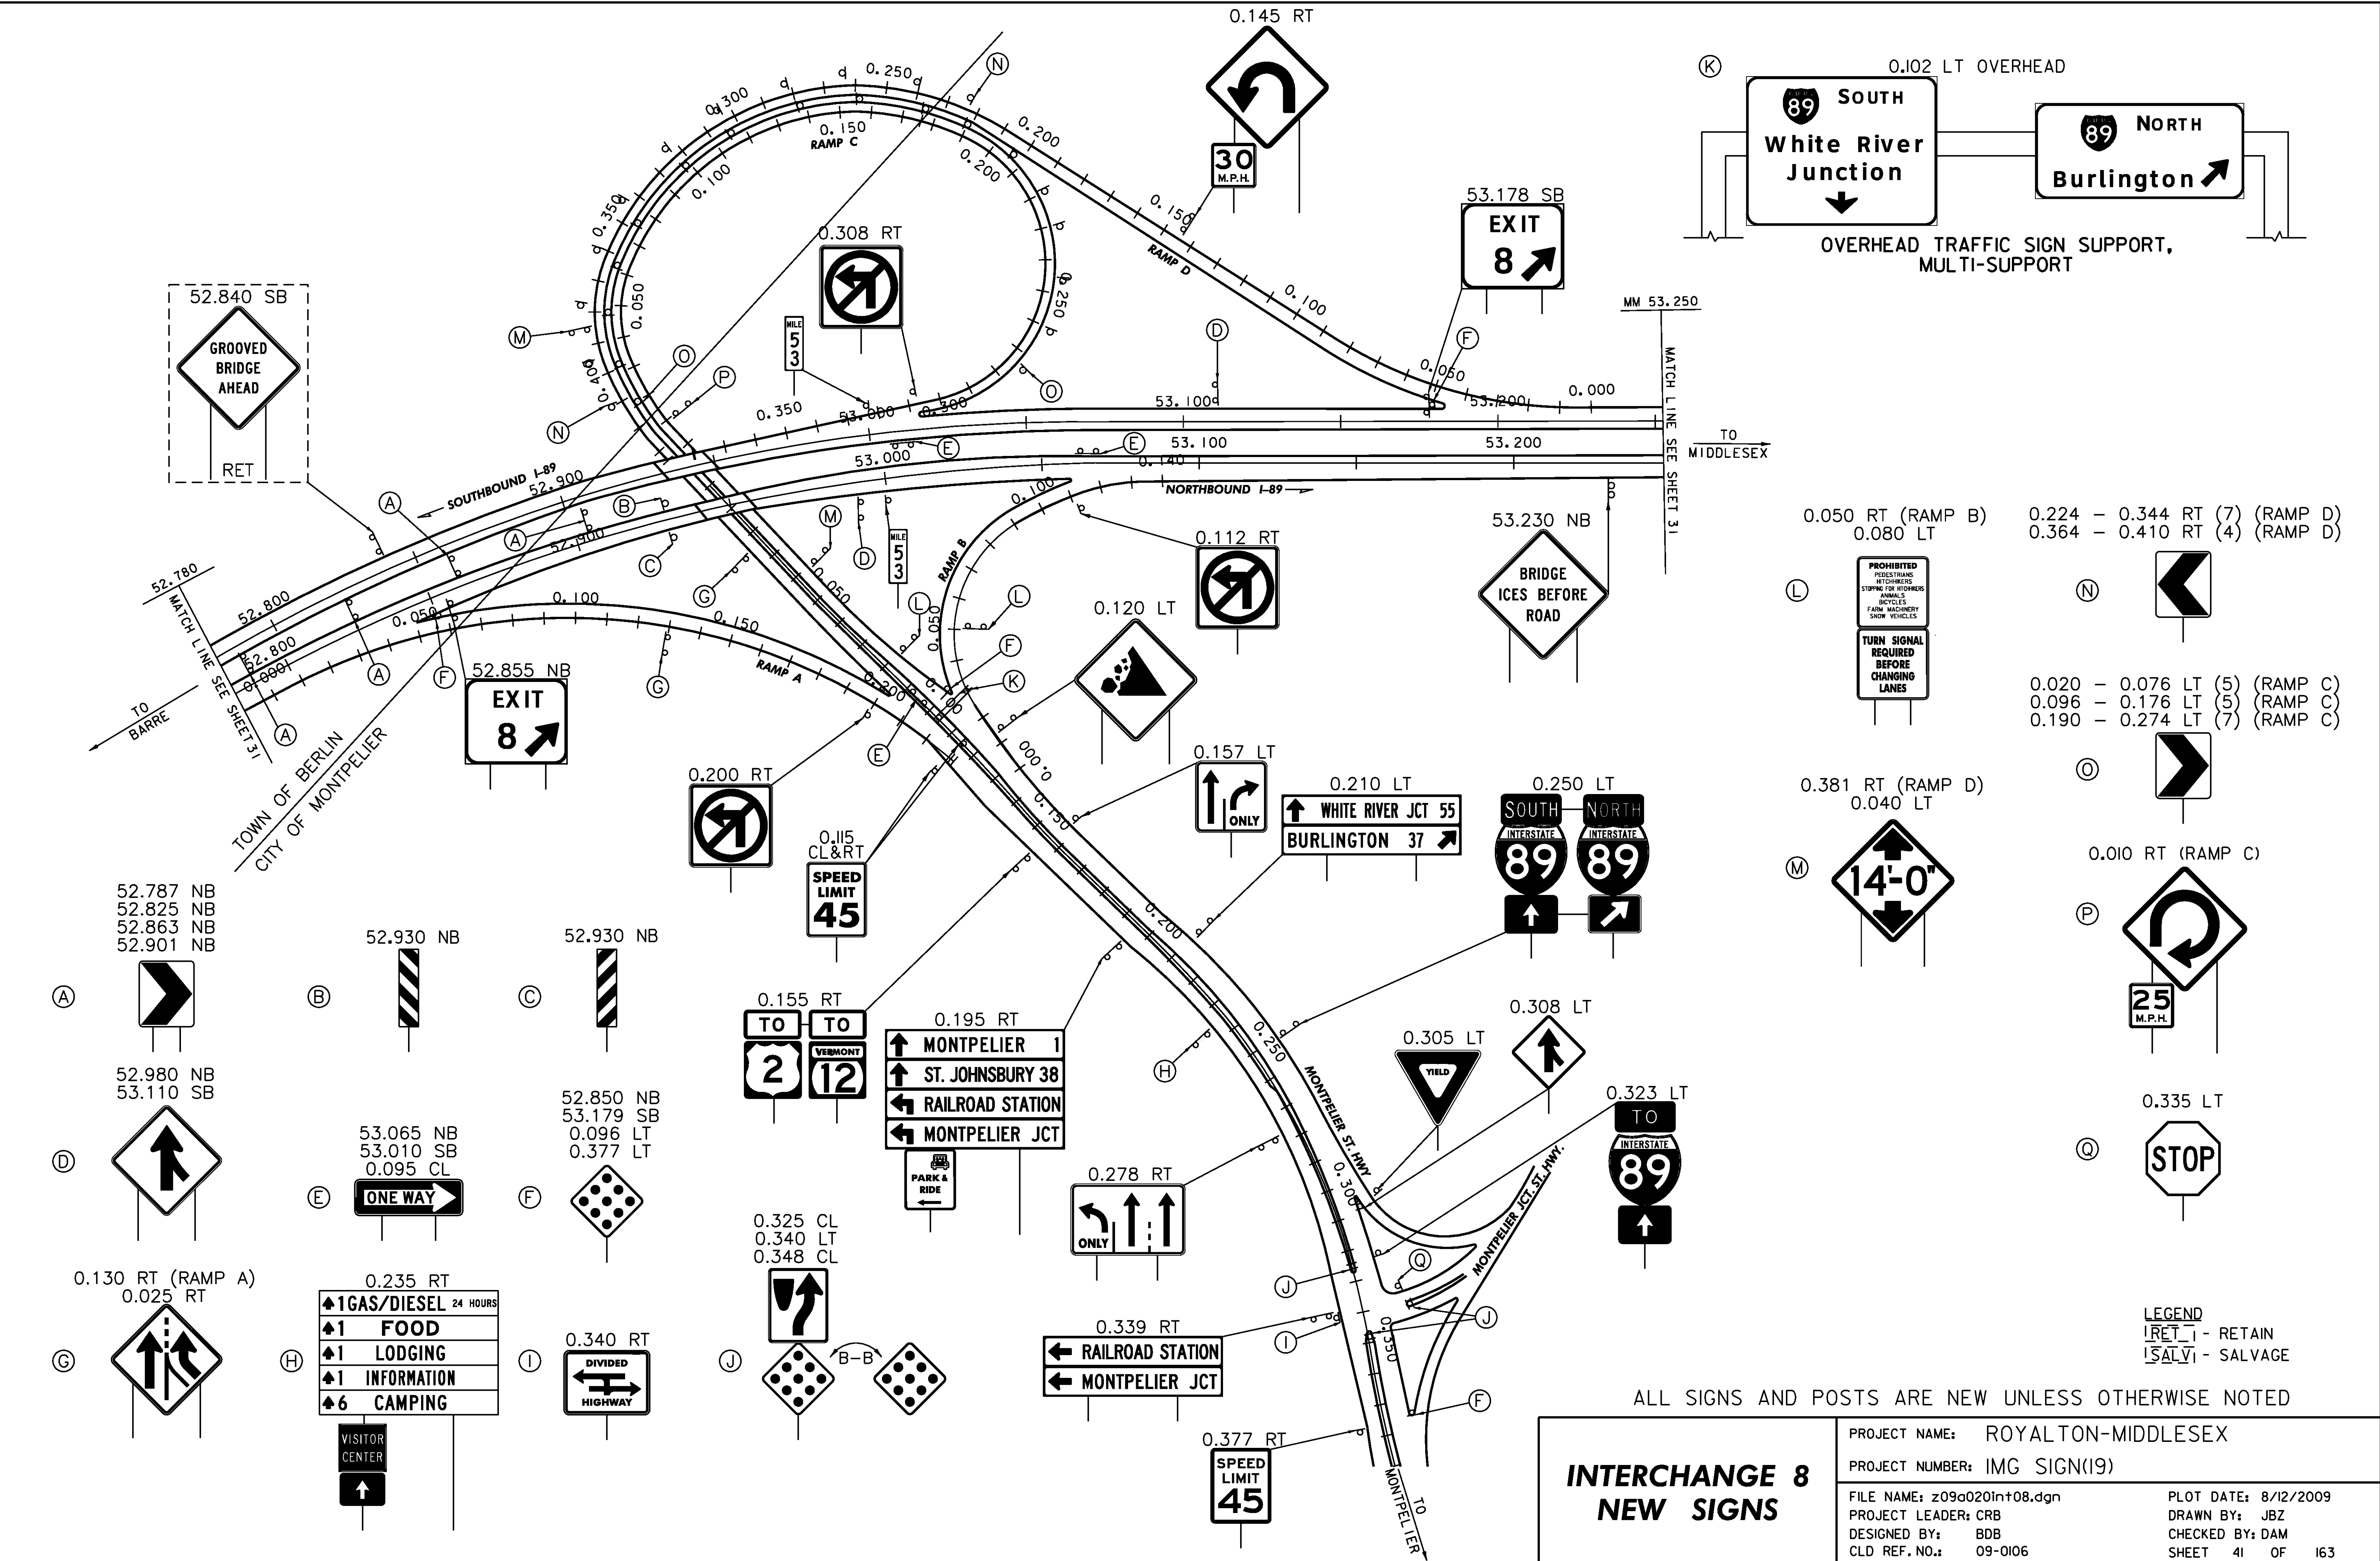

MODEL: NEW

**INTERCHANGE 8
NEW SIGNS**

PROJECT NAME: ROYALTON-MIDDLESEX
PROJECT NUMBER: IMG SIGN(19)

FILE NAME: z09a020in+08.dgn
PROJECT LEADER: CRB
DESIGNED BY: BDB
CLD REF. NO.: 09-0106

PLOT DATE: 8/12/2009
DRAWN BY: JBZ
CHECKED BY: DAM
SHEET 41 OF 163