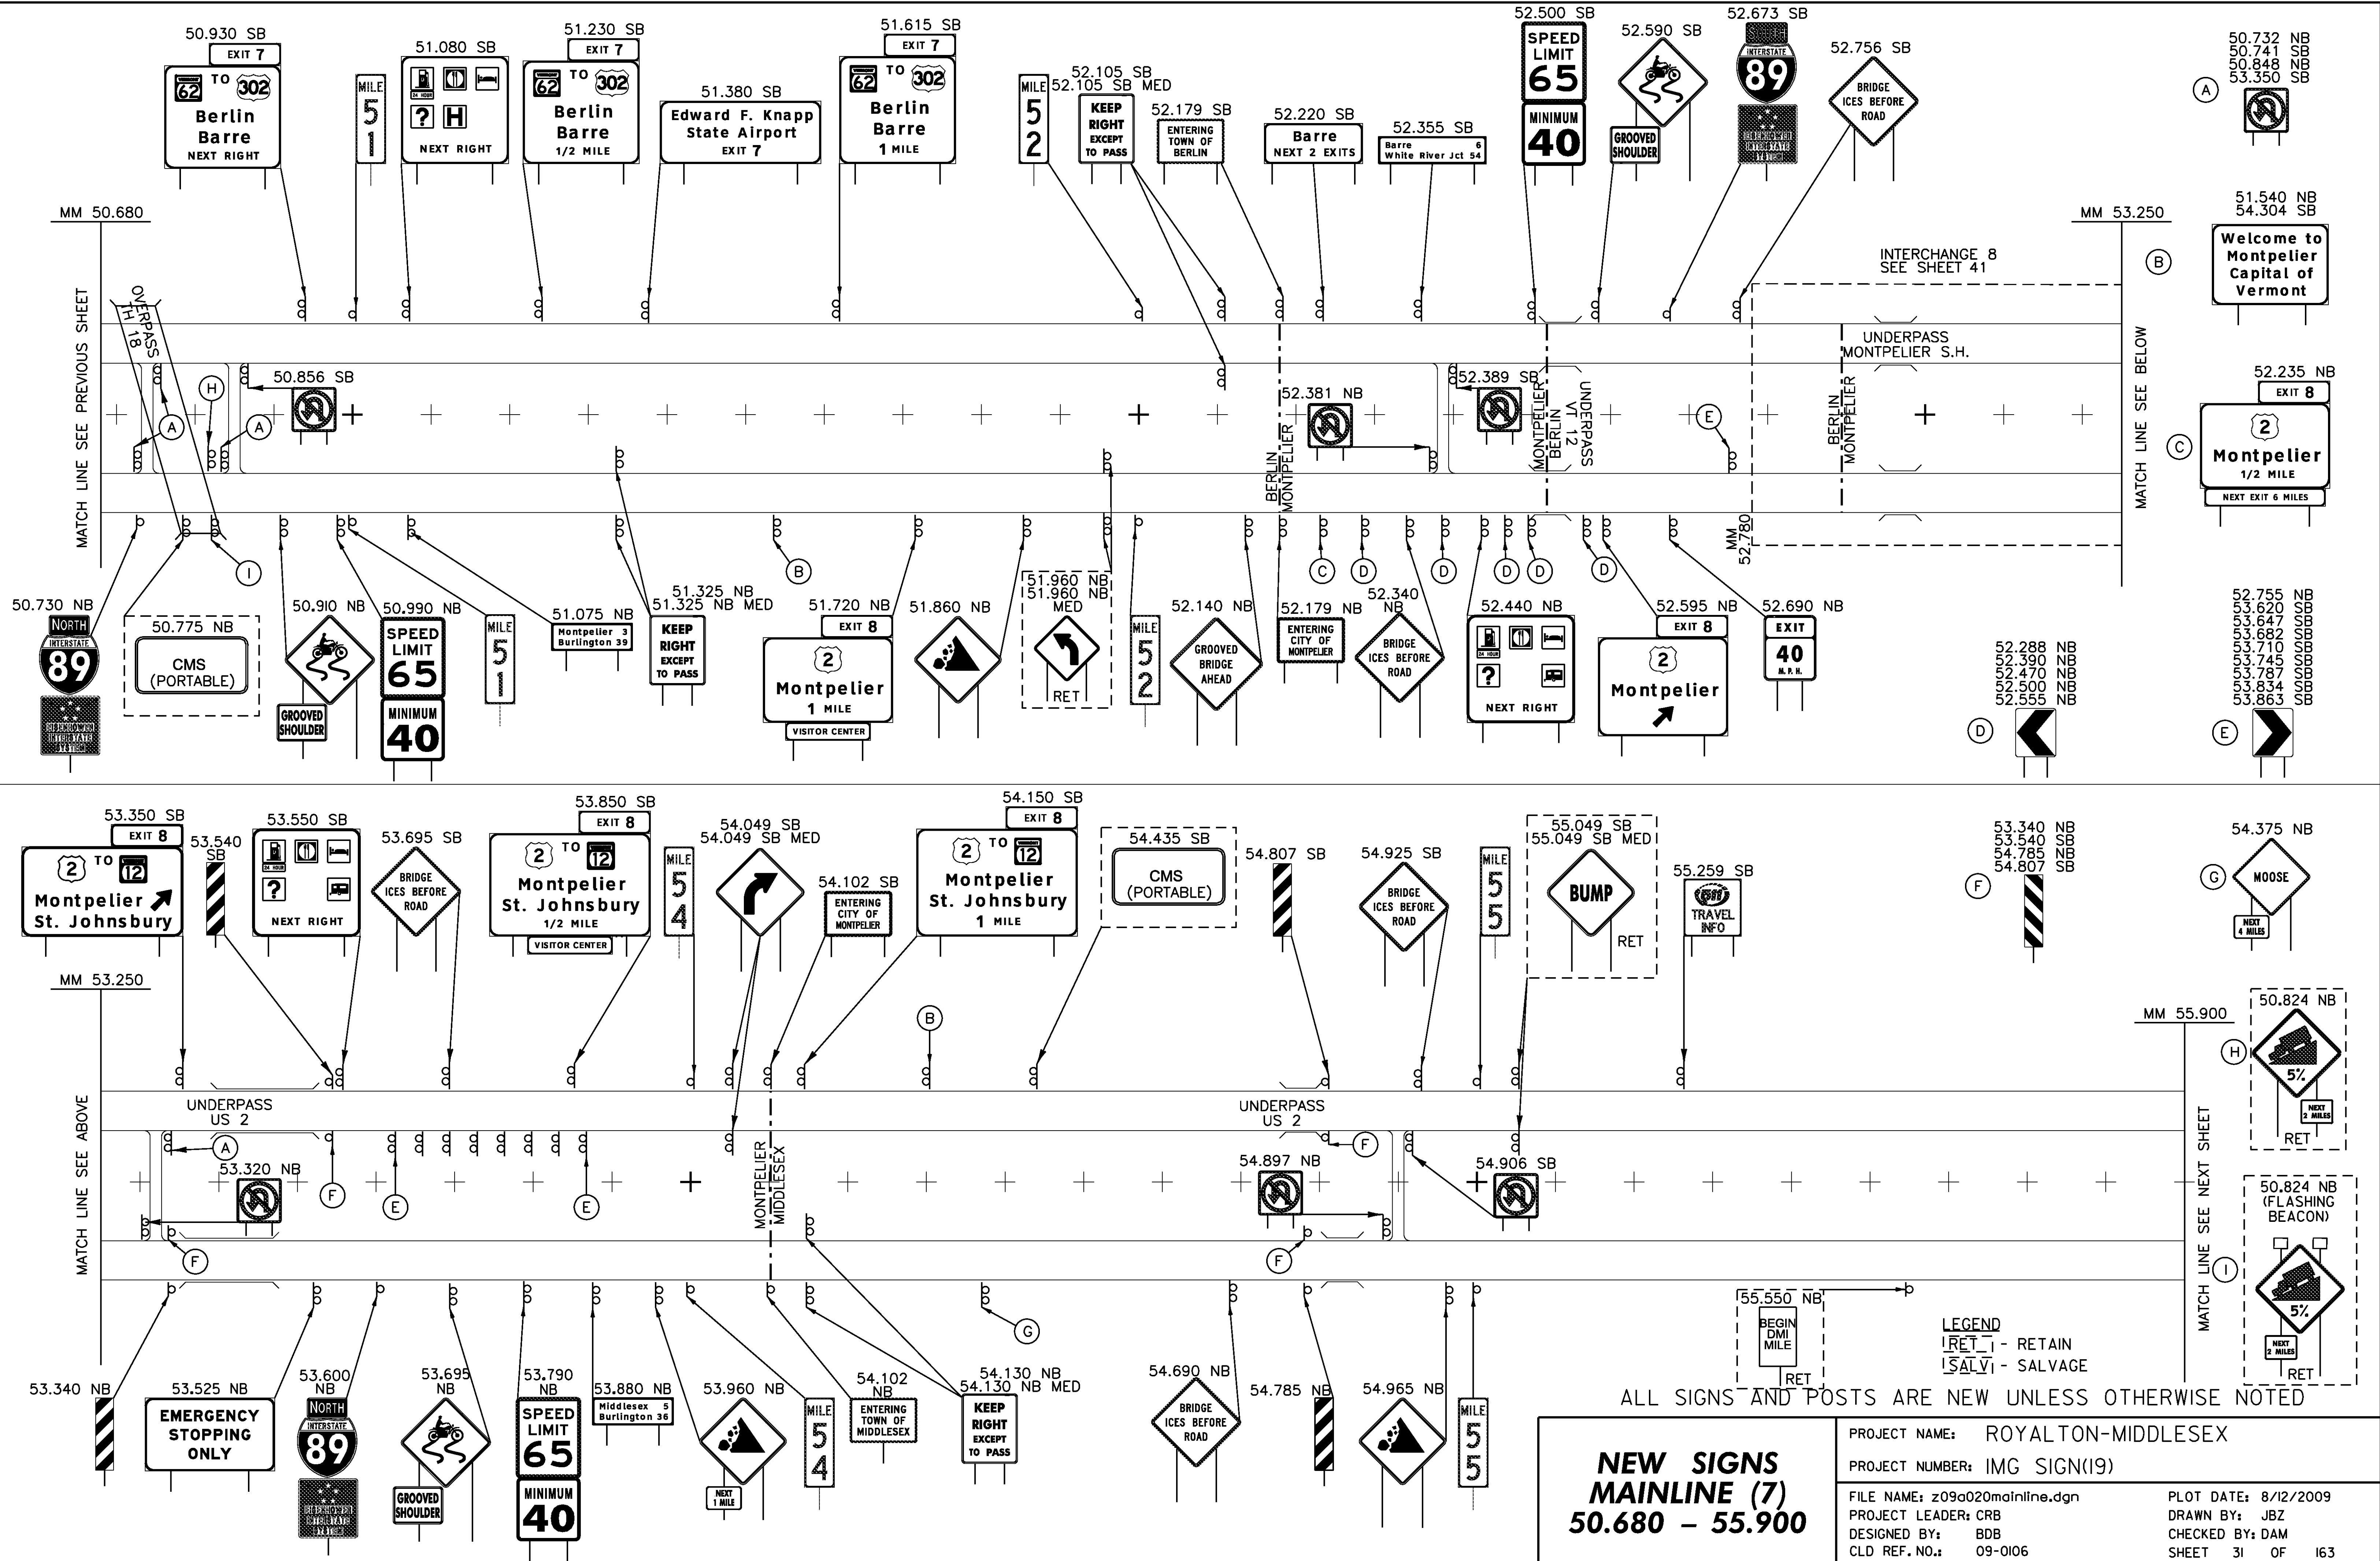

MODEL: 07-New

**NEW SIGNS
MAINLINE (7)
50.680 - 55.900**

LEGEND
 [RET] - RETAIN
 [SALV] - SALVAGE

ALL SIGNS AND POSTS ARE NEW UNLESS OTHERWISE NOTED

PROJECT NAME: ROYALTON-MIDDLESEX	FILE NAME: z09a020mainline.dgn	PLOT DATE: 8/12/2009
PROJECT NUMBER: IMG SIGN(19)	PROJECT LEADER: CRB	DRAWN BY: JJB
	DESIGNED BY: BDB	CHECKED BY: DAM
	CLD REF. NO.: 09-0106	SHEET 31 OF 163