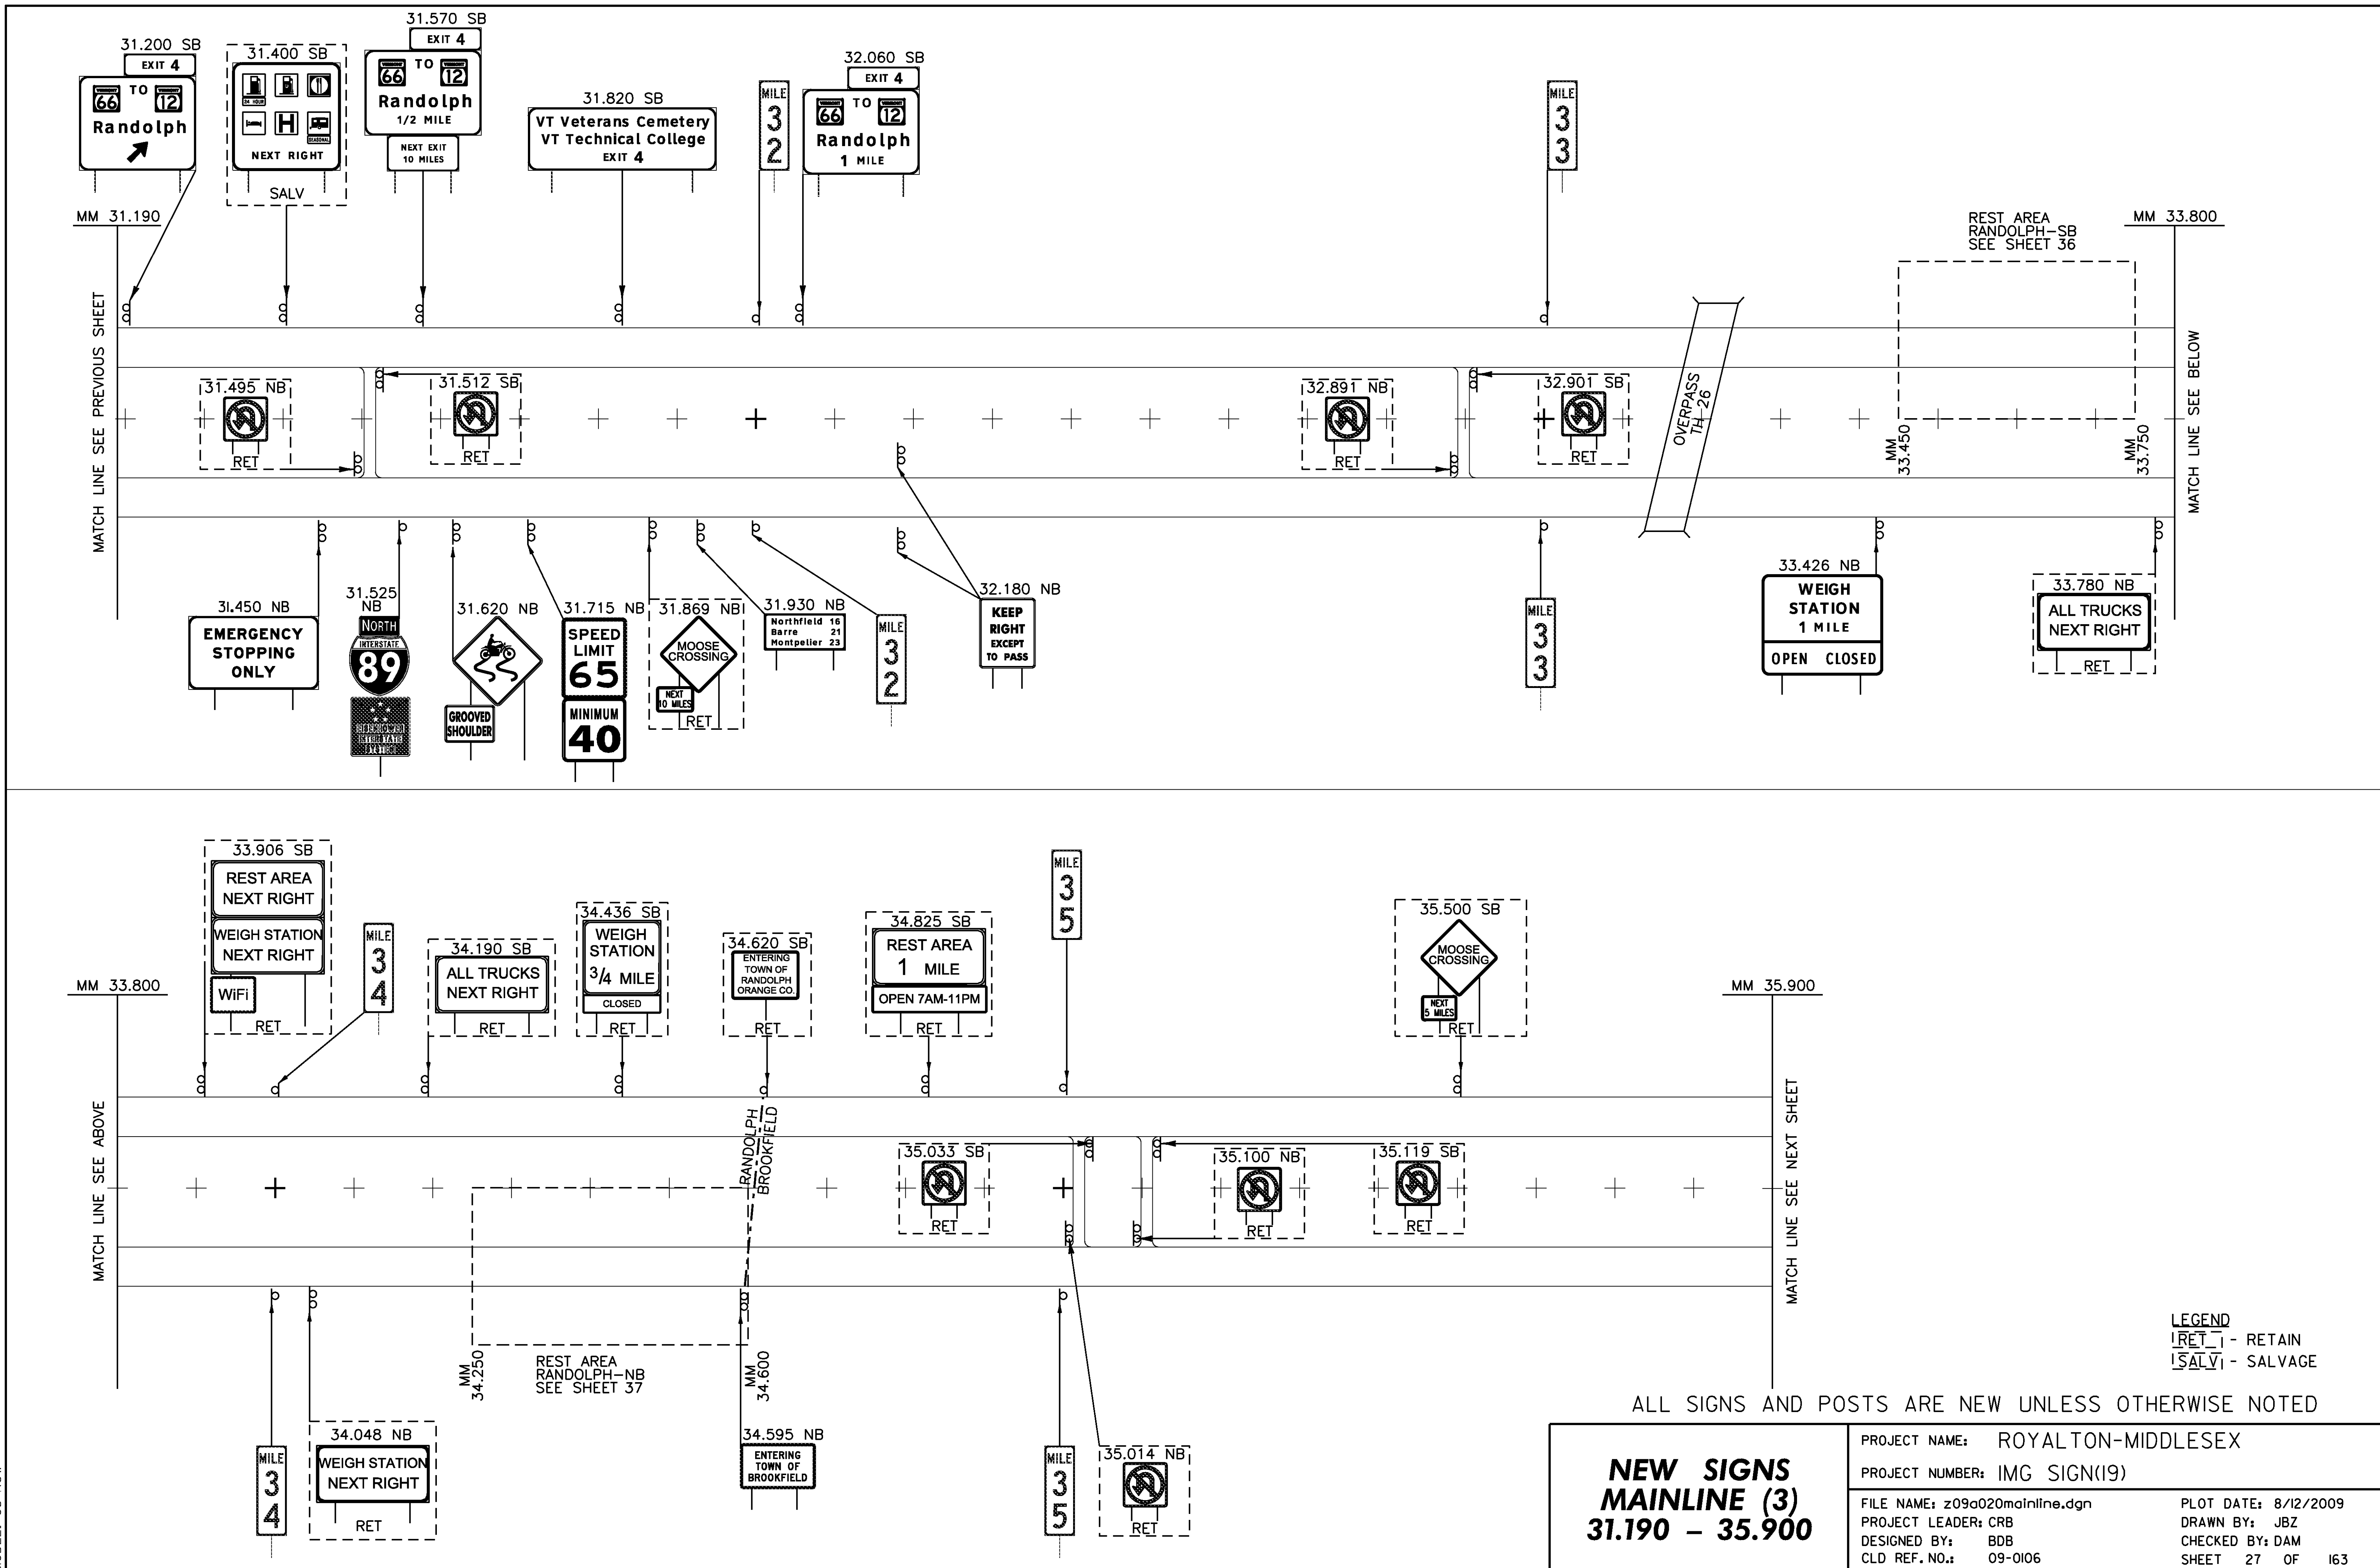

MODEL: 03-New

**LEGEND**  
 [RET] - RETAIN  
 [SALV] - SALVAGE

ALL SIGNS AND POSTS ARE NEW UNLESS OTHERWISE NOTED

<b>NEW SIGNS          MAINLINE (3)          31.190 - 35.900</b>	PROJECT NAME: ROYALTON-MIDDLESEX
	PROJECT NUMBER: IMG SIGN(19)
	FILE NAME: z09a020mainline.dgn
	PLOT DATE: 8/12/2009
PROJECT LEADER: CRB	DRAWN BY: JBZ
DESIGNED BY: BDB	CHECKED BY: DAM
CLD REF. NO.: 09-0106	SHEET 27 OF 163