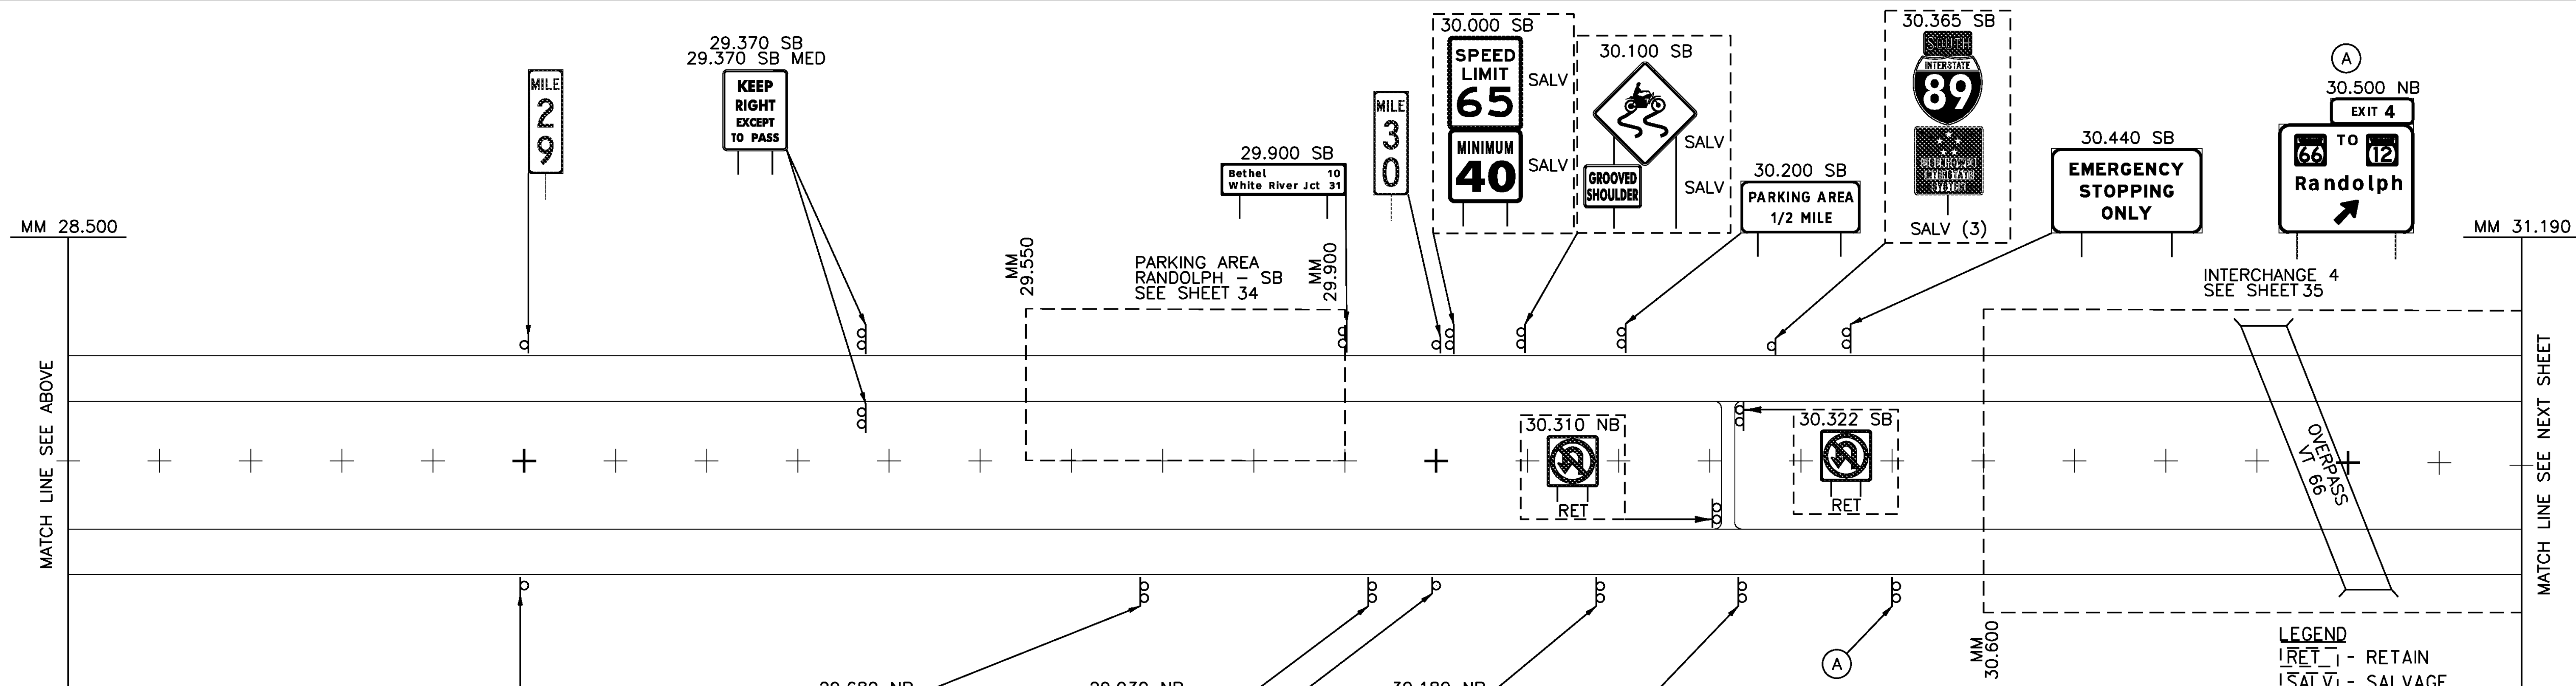

MODEL: 02-New

LEGEND
 RET - RETAIN
 SALV - SALVAGE

ALL SIGNS AND POSTS ARE NEW UNLESS OTHERWISE NOTED

**NEW SIGNS
 MAINLINE (2)
 25.900 - 31.190**

PROJECT NAME: ROYALTON-MIDDLESEX	
PROJECT NUMBER: IMG SIGN(19)	
FILE NAME: z09a020mainline.dgn	PLOT DATE: 8/12/2009
PROJECT LEADER: CRB	DRAWN BY: JBZ
DESIGNED BY: BDB	CHECKED BY: DAM
CLD REF. NO.: 09-0106	SHEET 26 OF 163