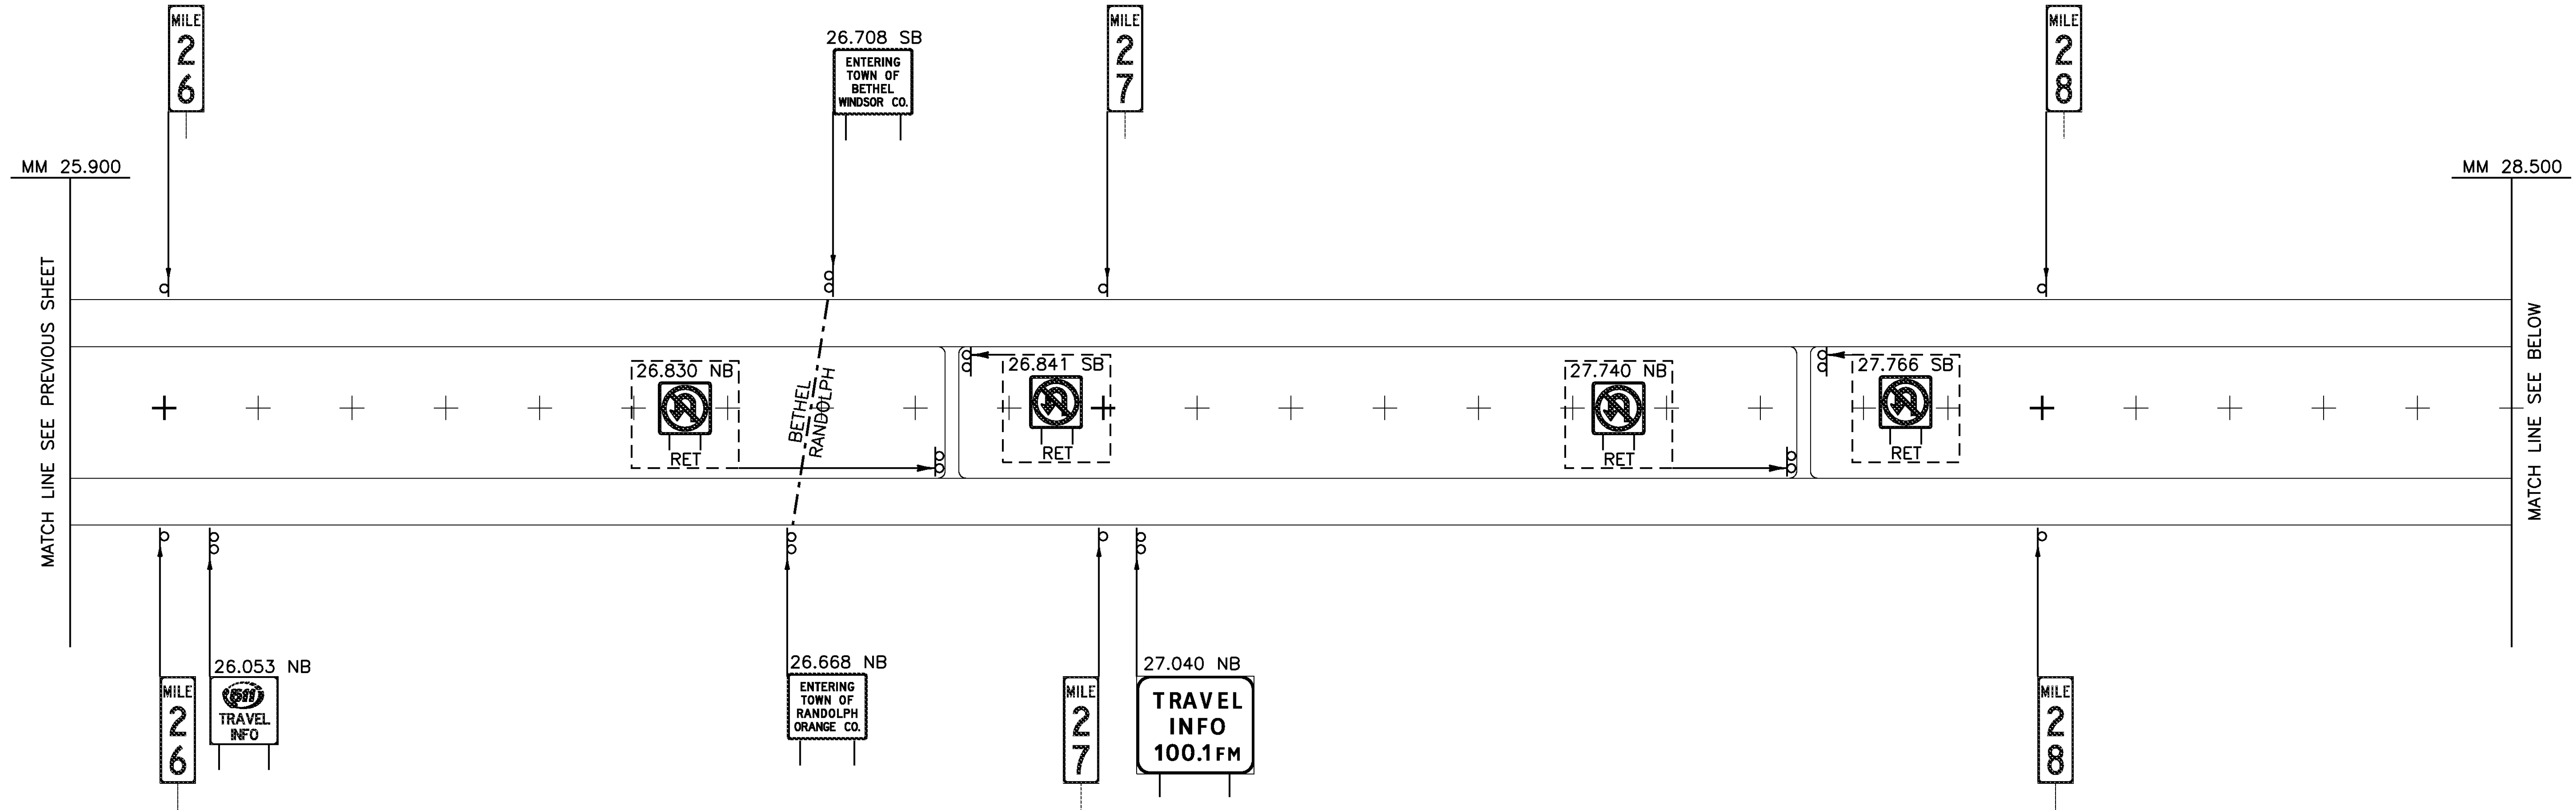

MODEL: 02-New

LEGEND
 RET - RETAIN
 SALV - SALVAGE

ALL SIGNS AND POSTS ARE NEW UNLESS OTHERWISE NOTED

**NEW SIGNS
 MAINLINE (2)
 25.900 - 31.190**

PROJECT NAME: ROYALTON-MIDDLESEX	
PROJECT NUMBER: IMG SIGN(19)	
FILE NAME: z09a020mainline.dgn	PLOT DATE: 8/12/2009
PROJECT LEADER: CRB	DRAWN BY: JBZ
DESIGNED BY: BDB	CHECKED BY: DAM
CLD REF. NO.: 09-0106	SHEET 26 OF 163