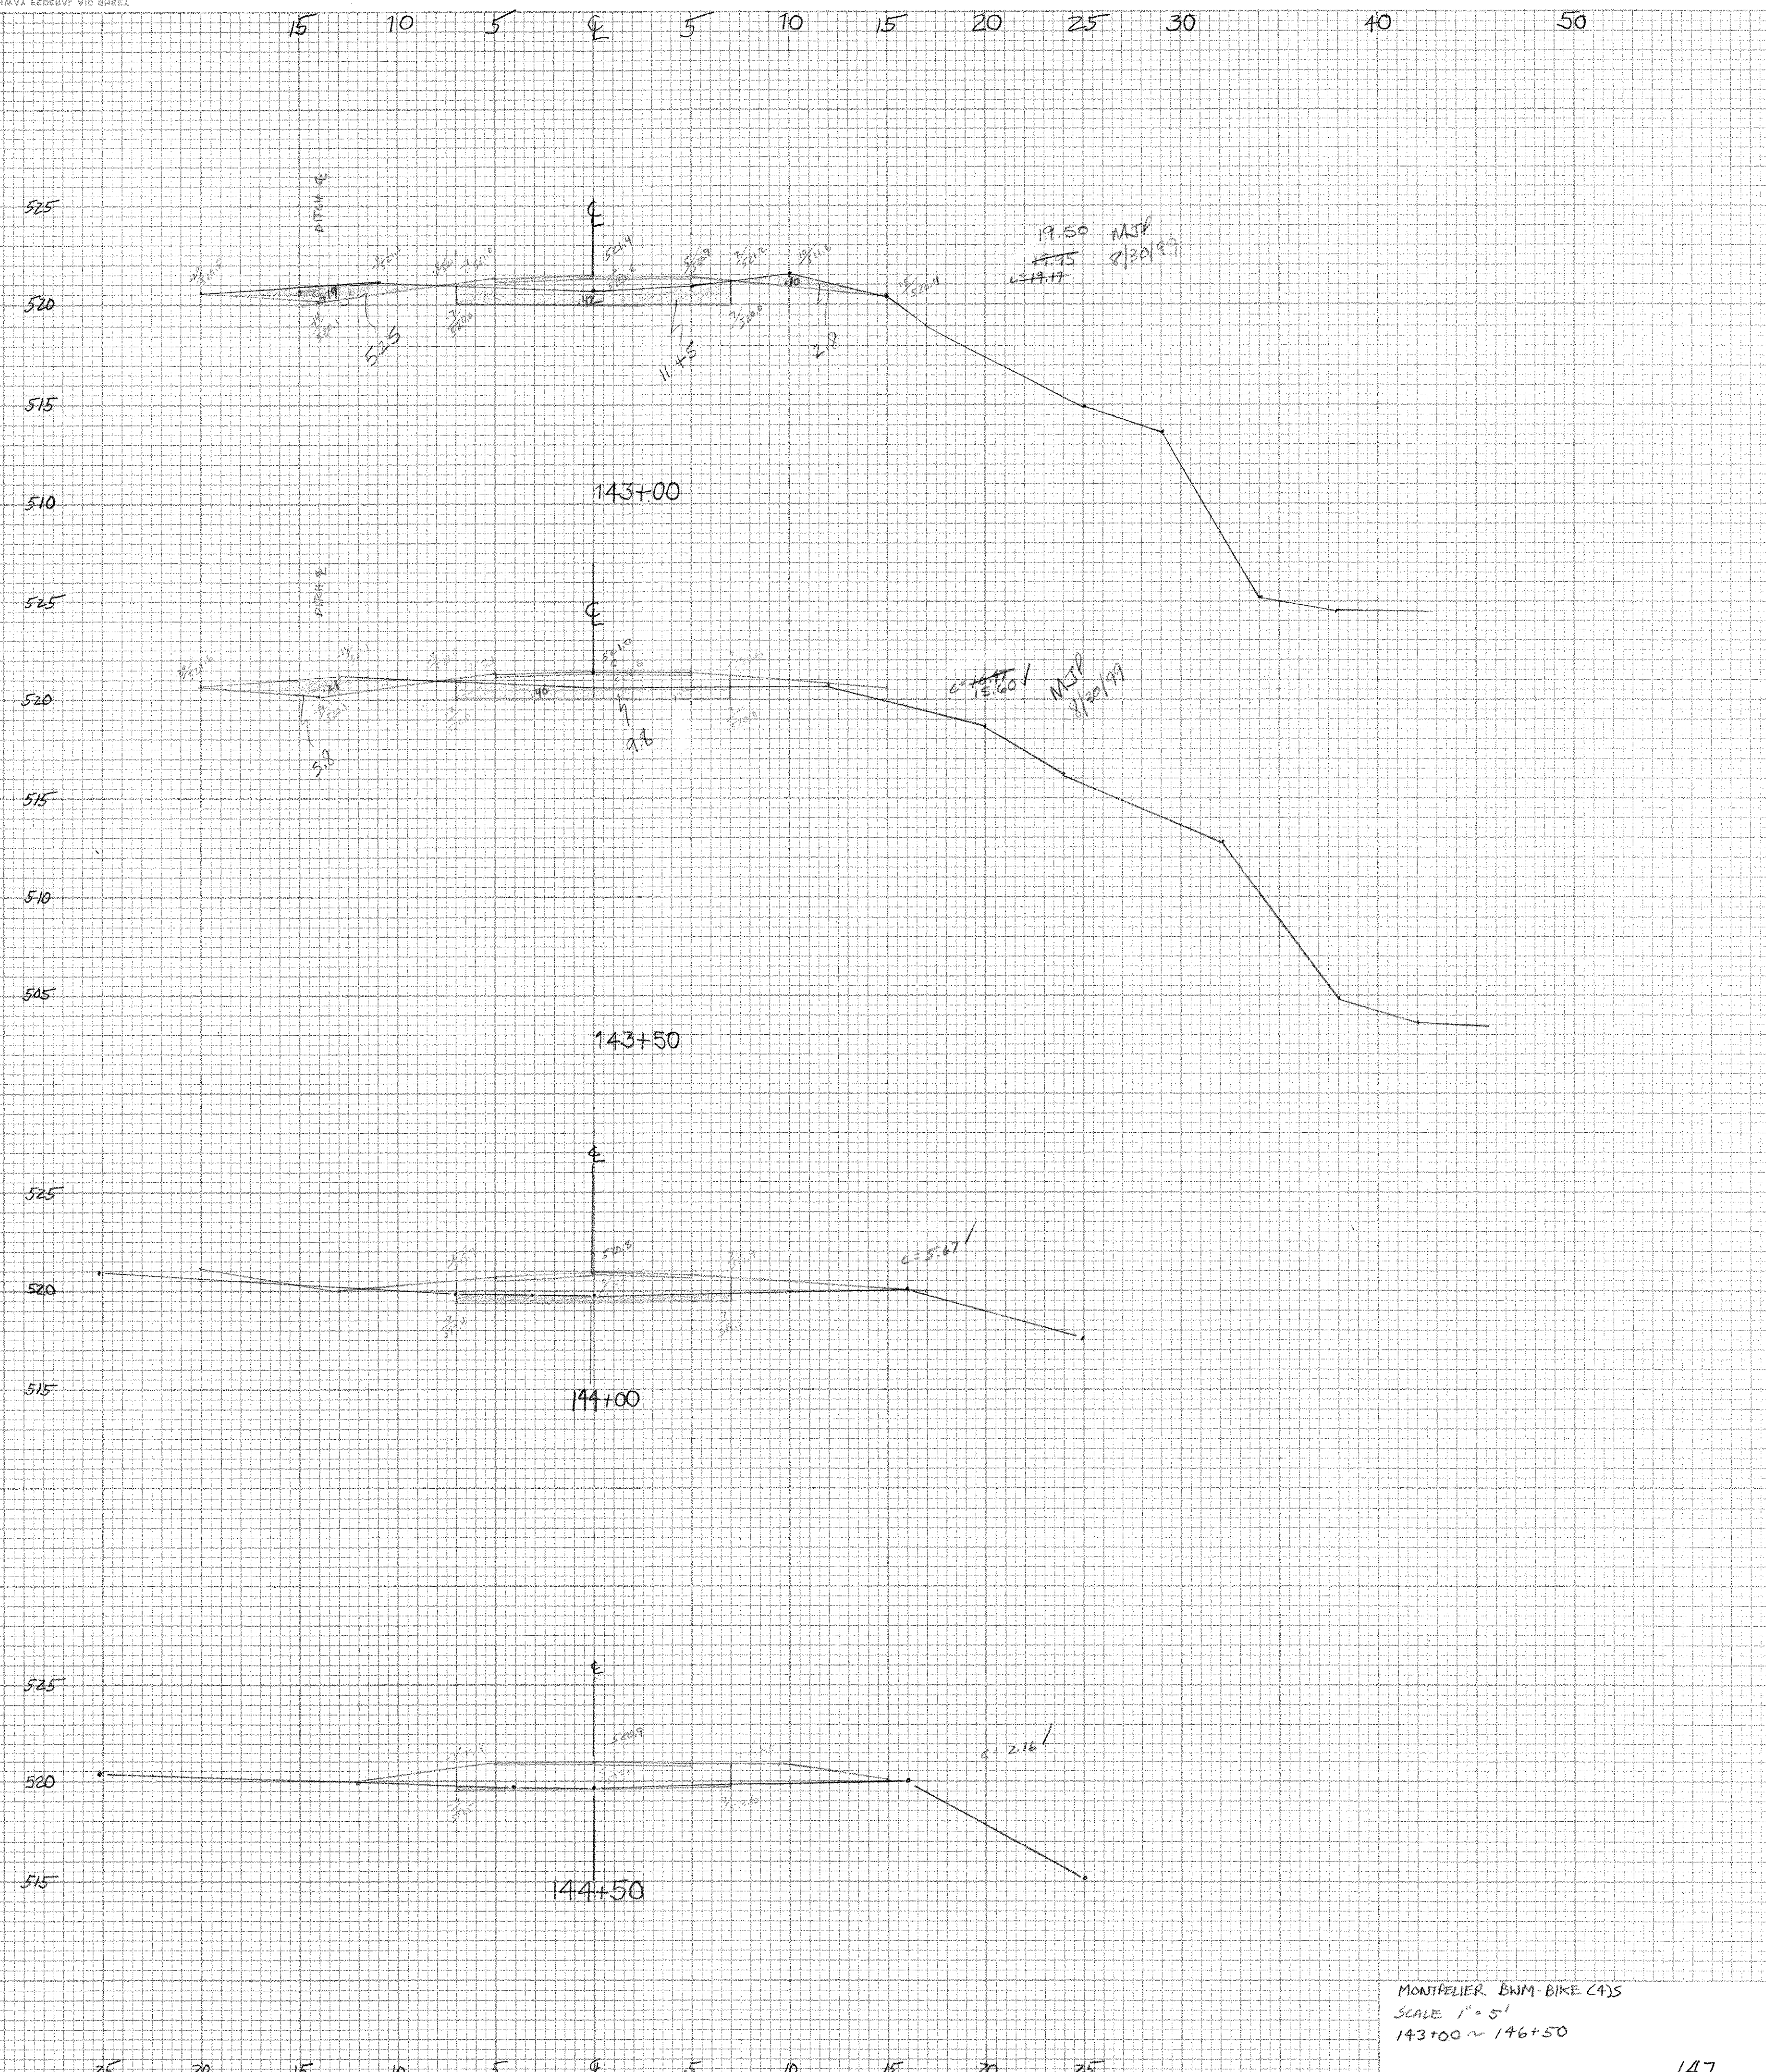

NO. 101
 DATE
 DRAWN BY
 CHECKED BY
 PROJECT NO.
 SHEET NO.

NO. 101
 DATE
 DRAWN BY
 CHECKED BY
 PROJECT NO.
 SHEET NO.

MONTPELIER BMW BIKE C95
 SCALE 1" = 5'
 143+00 ~ 146+50