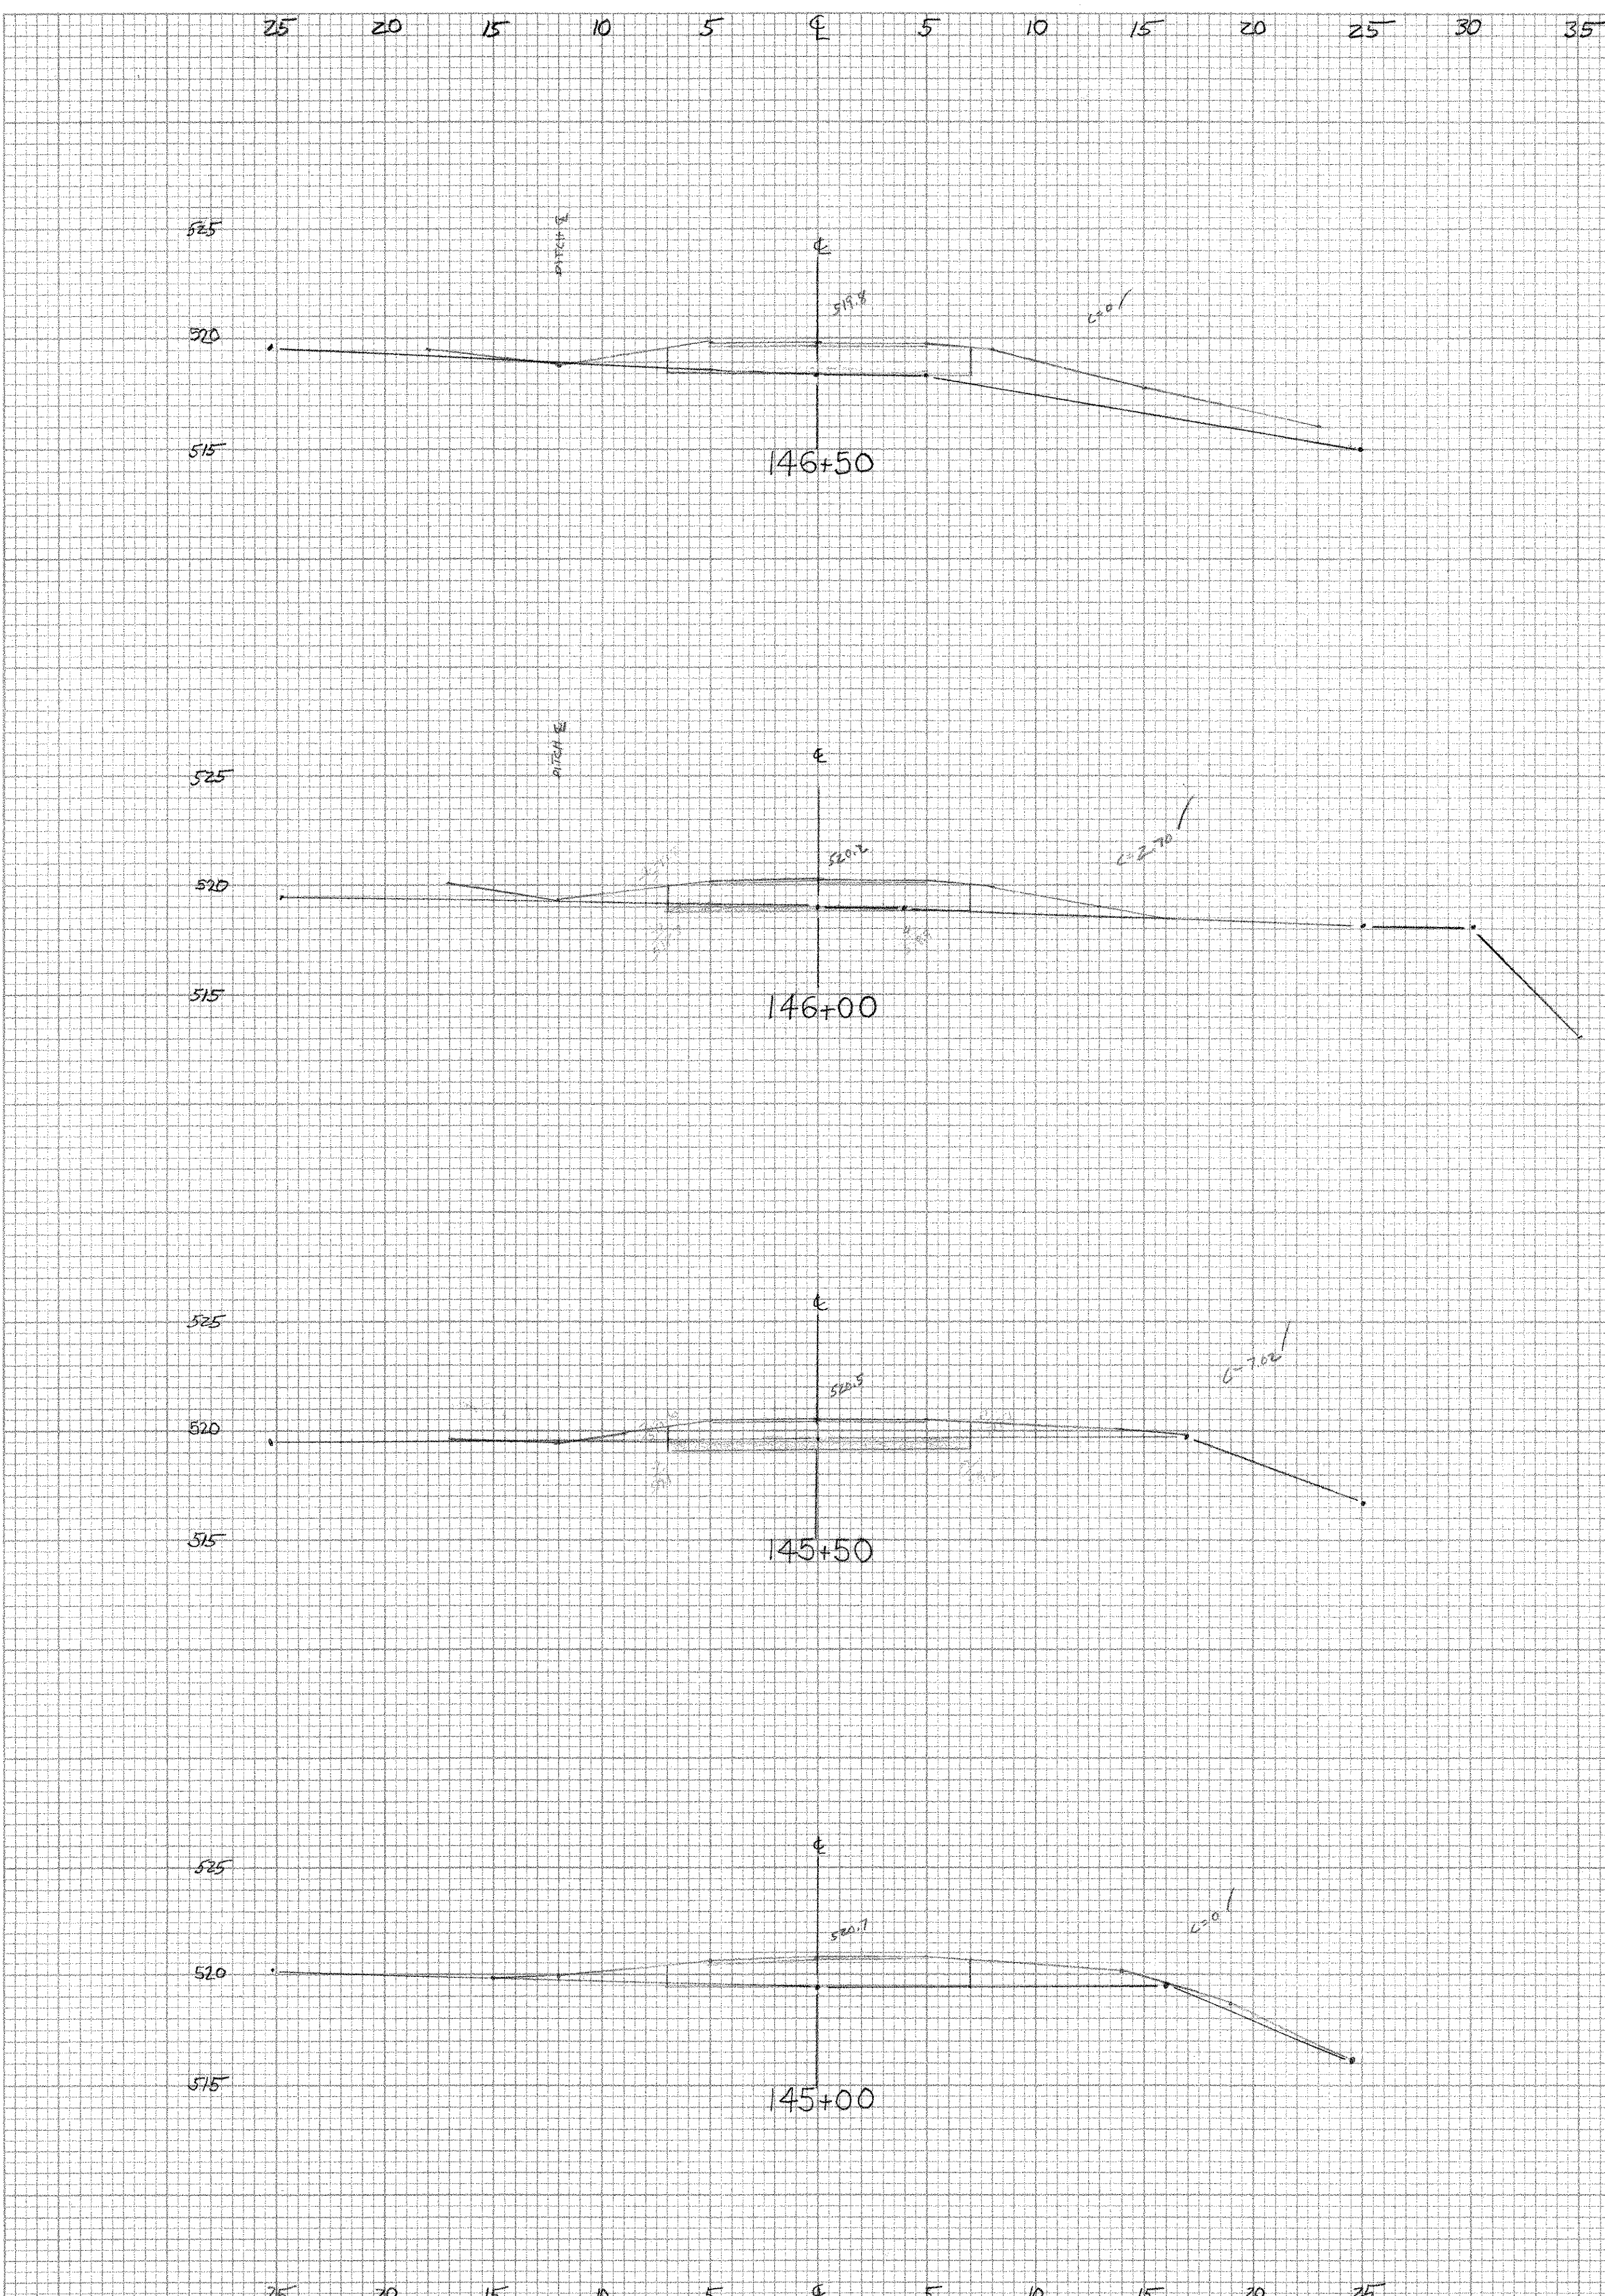

NO. 101
 DATE
 DRAWN BY
 CHECKED BY
 PROJECT NO.
 SHEET NO.

NO. 101
 DATE
 DRAWN BY
 CHECKED BY
 PROJECT NO.
 SHEET NO.

MONTPELIER BMW BIKE C95
 SCALE 1" = 5'
 143+00 ~ 146+50