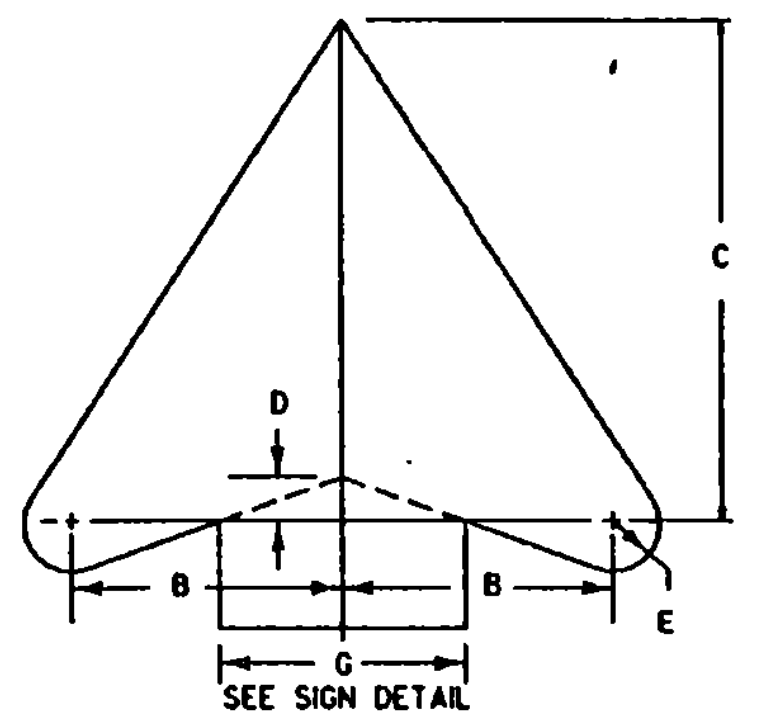

ARROW HEAD	DIMENSIONS (INCHES)				
	SIZE	B	C	D	E
MIN. AND STD.	24x24	2 1/8	5 1/8	3/8	1 1/2
SPECIAL	30x30	3 3/8	6 3/8	1/2	5/8
EXPWY.	36x36	4 3/8	7 3/8	3/4	3/4
SPECIAL	48x48	5 3/4	10 3/8	3/4	1

COLORS:
THE REGULATORY SIGNS SHOWN ON THIS SHEET SHALL BE AS DETAILED FOR EACH SIGN. THE COLORS SHALL CONFORM WITH THE COLORS ADOPTED BY THE AMERICAN ASSOCIATION OF STATE HIGHWAY AND TRANSPORTATION OFFICIALS AND APPROVED BY THE DEPARTMENT OF TRANSPORTATION, FEDERAL HIGHWAY ADMINISTRATION.

MATERIALS:
THE SIGN BASE MATERIALS USED FOR THE REGULATORY SIGNS SHOWN ON THIS SHEET MAY BE ANY FOLLOWING OF THE MINIMUM THICKNESS NOTED.