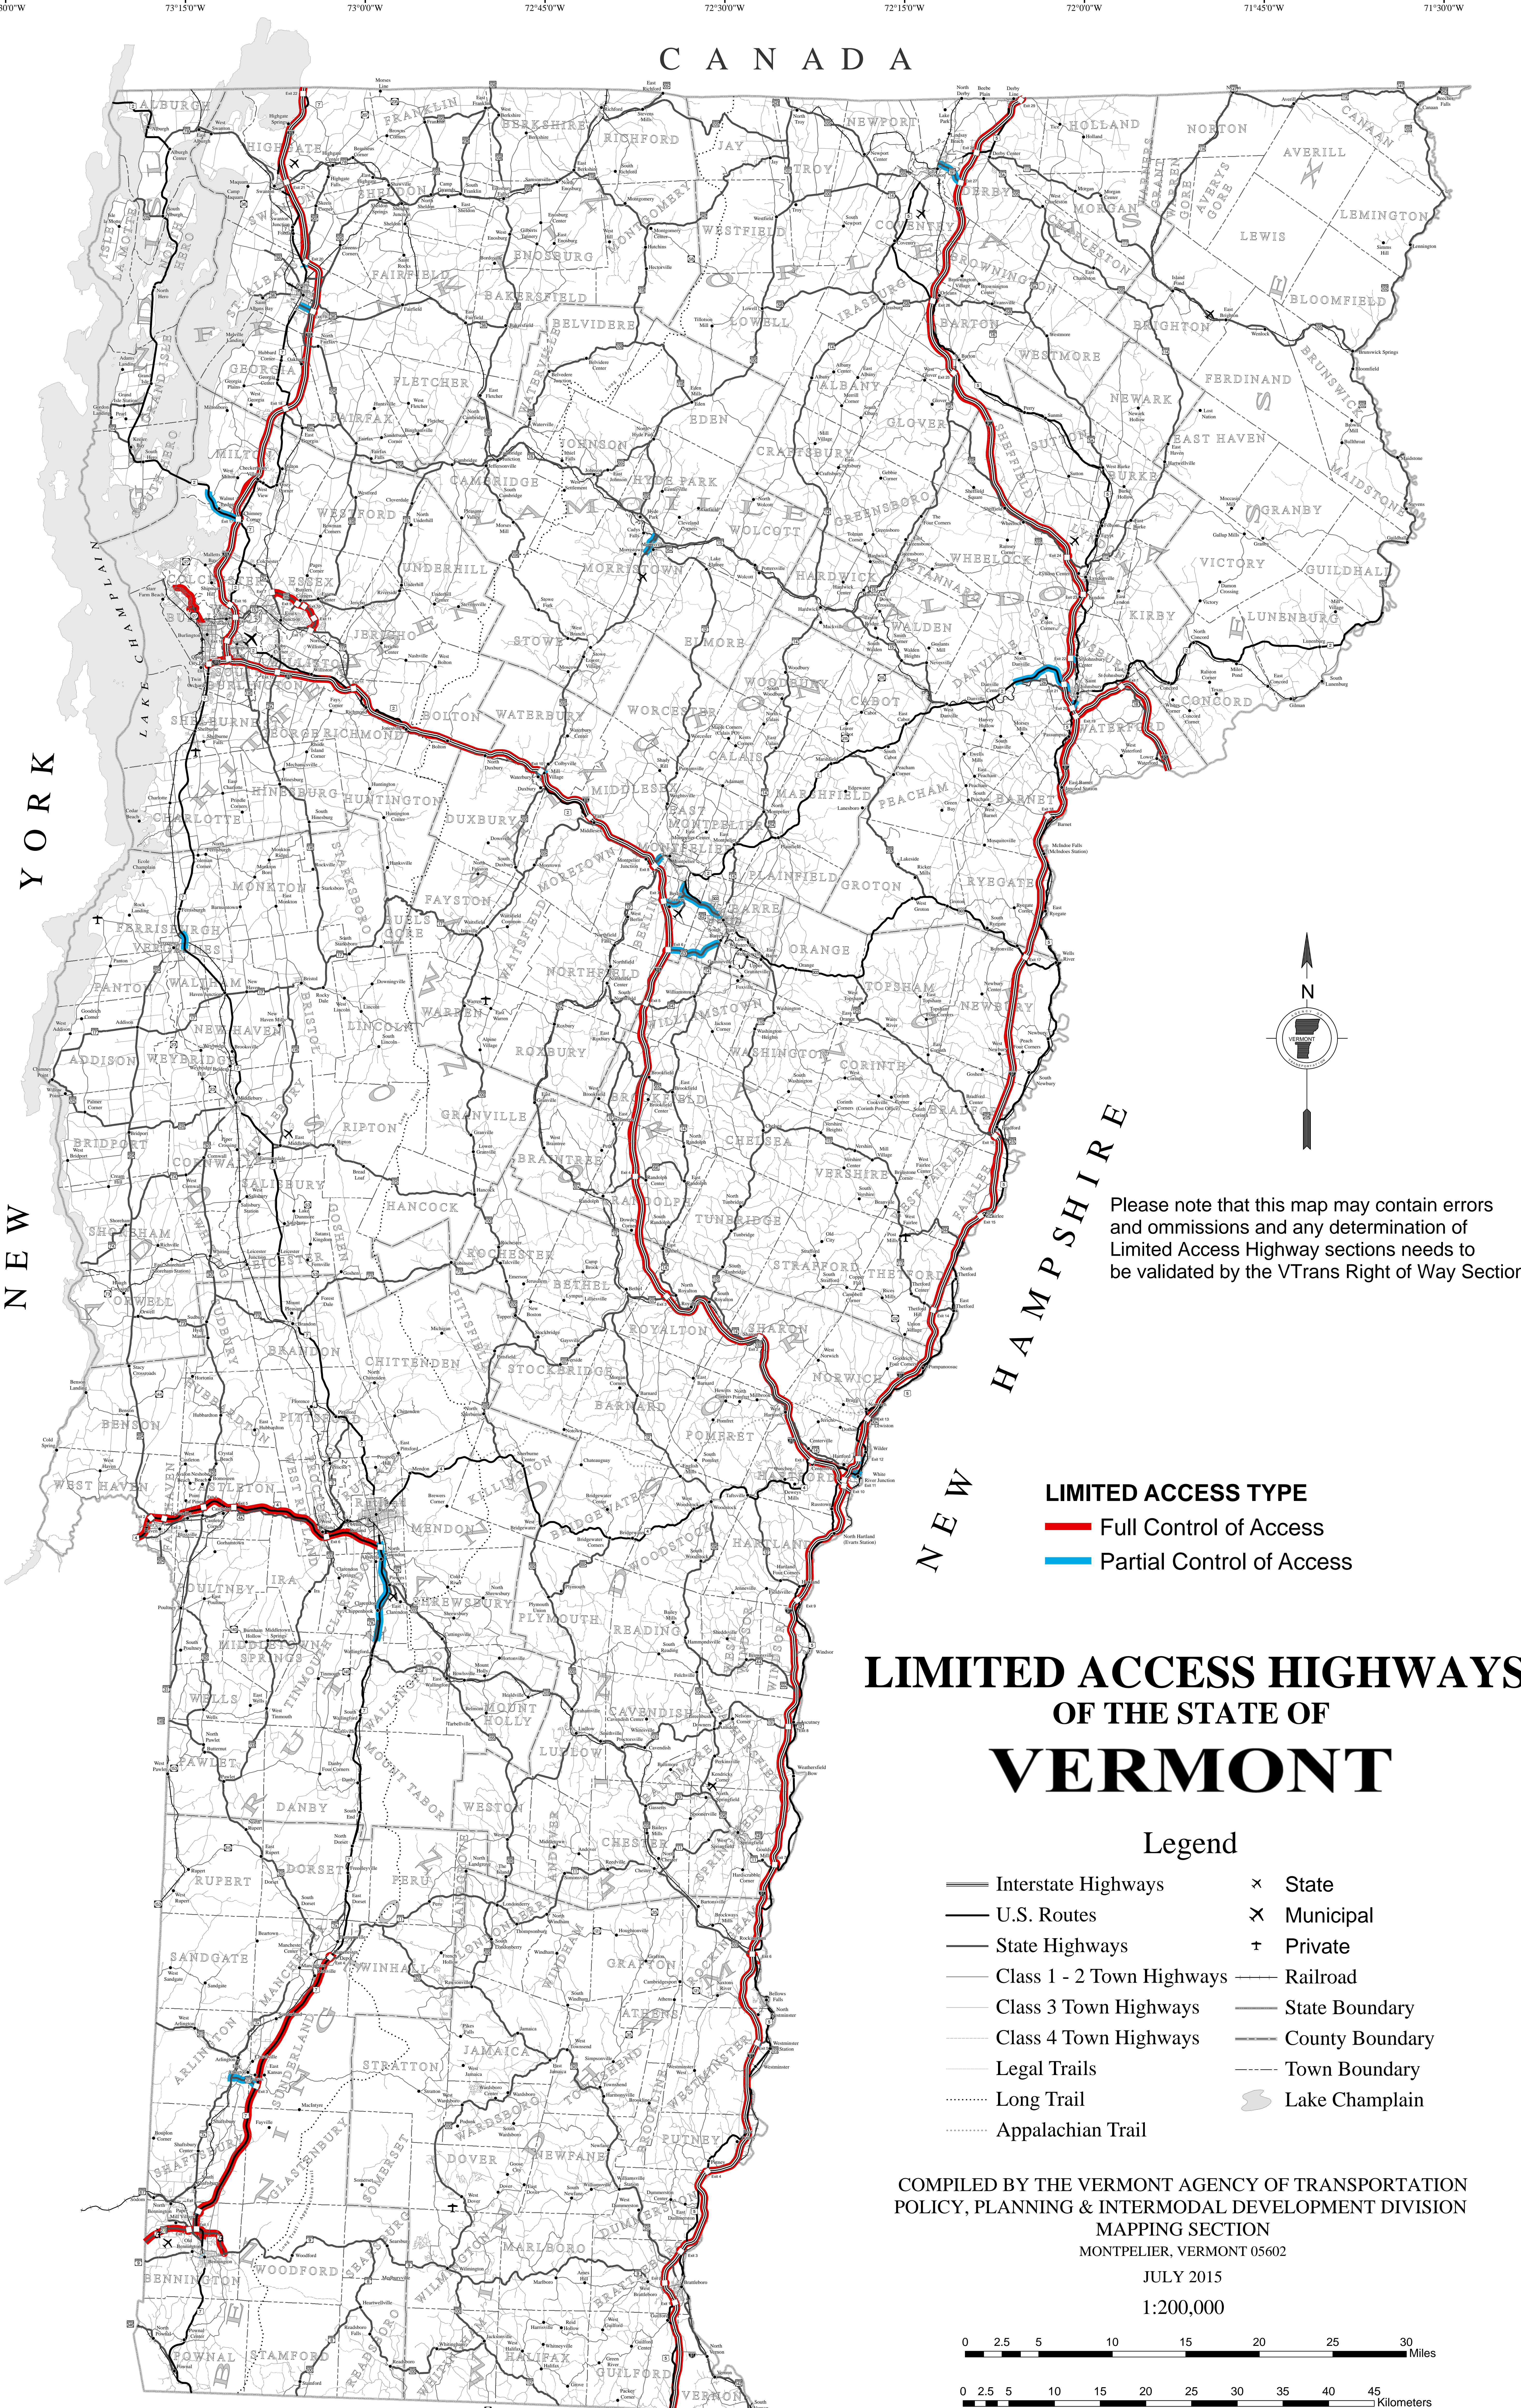

CANADA

NEW YORK

NEW HAMPSHIRE

MASSACHUSETTS

Please note that this map may contain errors and omissions and any determination of Limited Access Highway sections needs to be validated by the VTrans Right of Way Section.

- LIMITED ACCESS TYPE**
- Full Control of Access
 - Partial Control of Access

LIMITED ACCESS HIGHWAYS OF THE STATE OF VERMONT

Legend

- Interstate Highways
- U.S. Routes
- State Highways
- Class 1 - 2 Town Highways
- Class 3 Town Highways
- Class 4 Town Highways
- Legal Trails
- Long Trail
- Appalachian Trail
- State
- Municipal
- Private
- Railroad
- State Boundary
- County Boundary
- Town Boundary
- Lake Champlain

COMPILED BY THE VERMONT AGENCY OF TRANSPORTATION POLICY, PLANNING & INTERMODAL DEVELOPMENT DIVISION MAPPING SECTION MONTPELIER, VERMONT 05602

JULY 2015

1:200,000