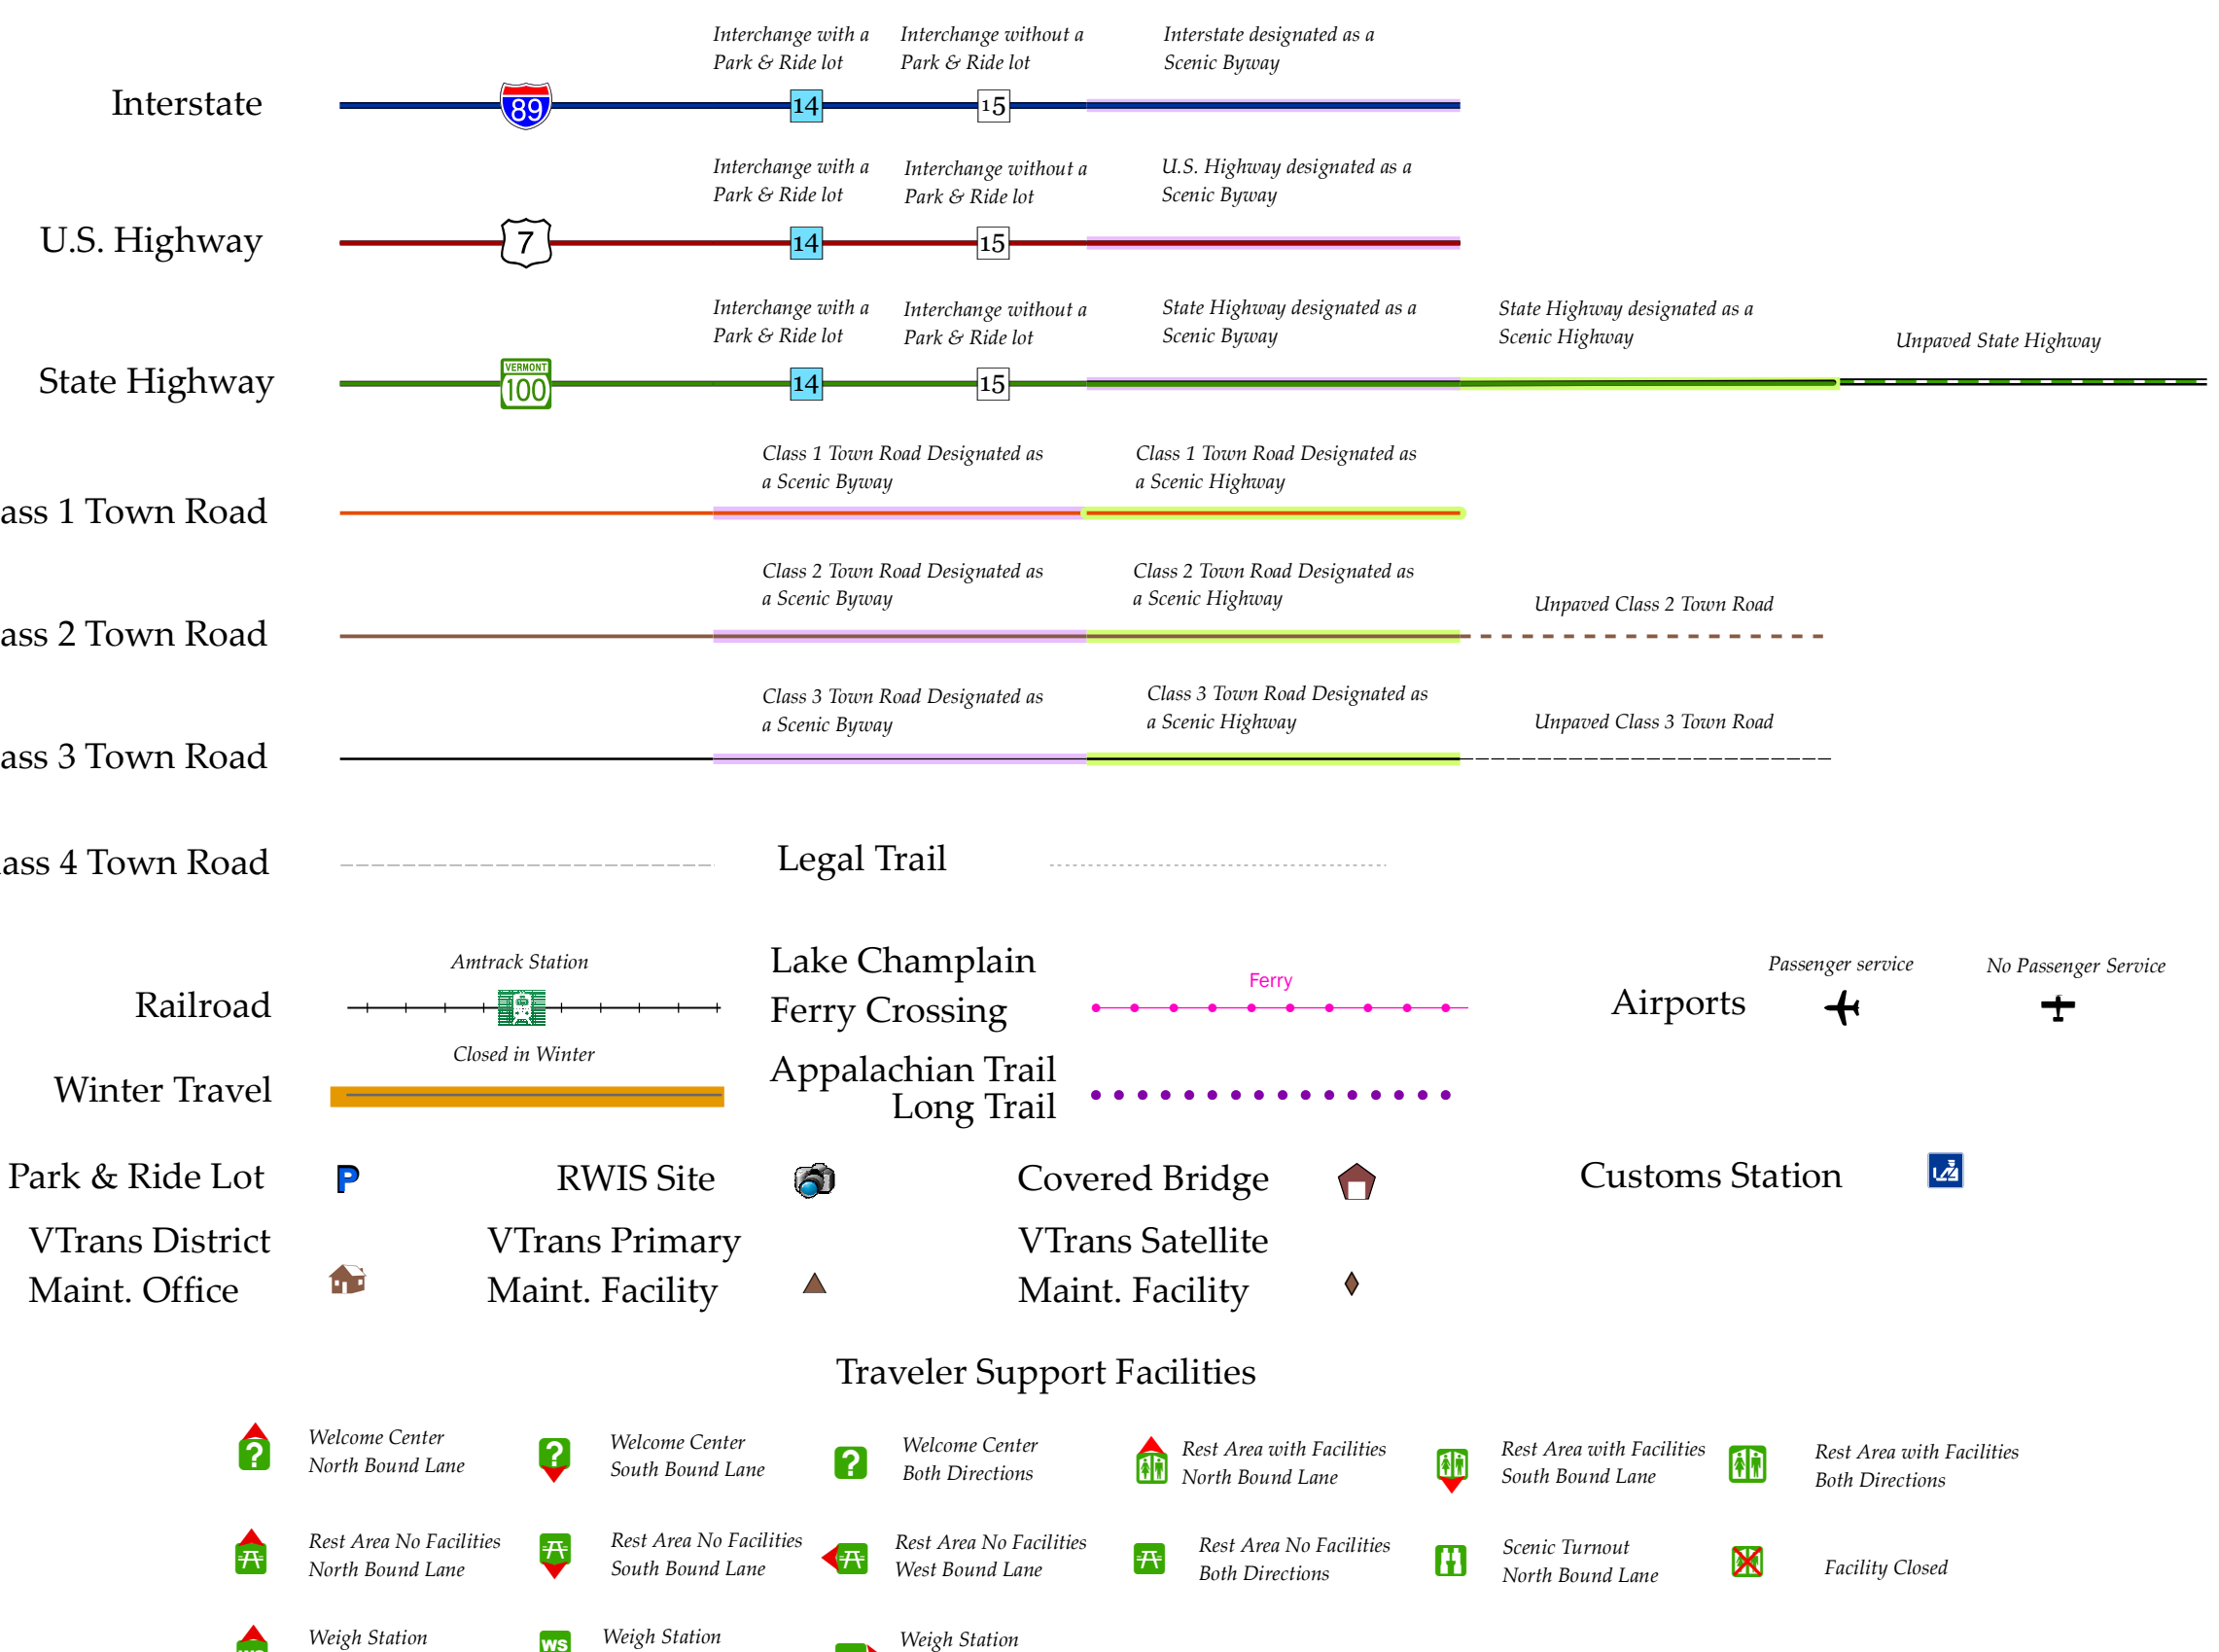

Transportation Features