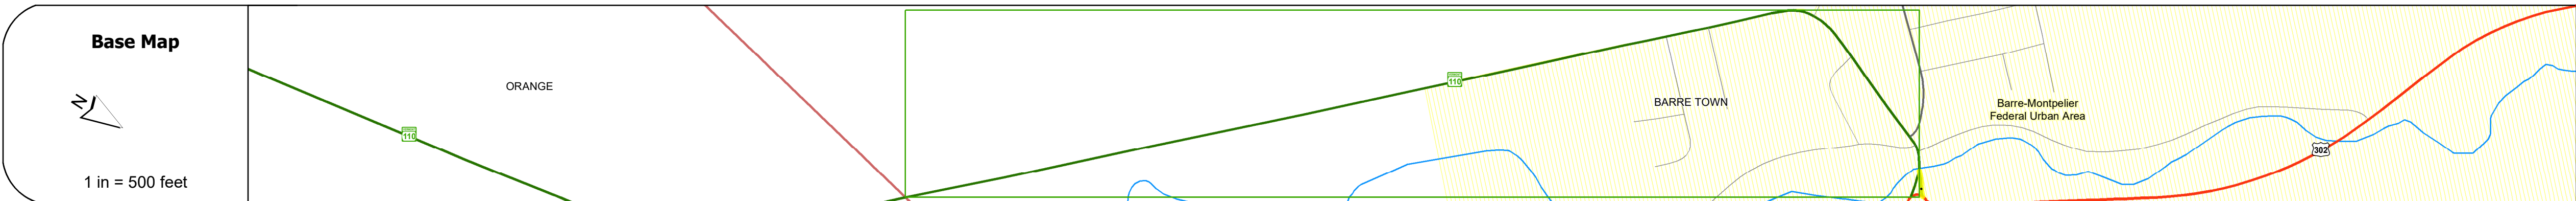

Route Log and Progress Chart

DRAFT

Please Note: Errors and Omissions May Exist.
Contact the VTrans Mapping Section with questions or concerns.

DISTRICT	TOWN	ROUTE
6	BARRE TOWN	VT-110

Road Widths	Travellane: 12
Roadway	18
Lane Count	1
Base	
Subbase	

STRUCTURE DESCRIPTIONS	

Historic Projects Unknown, Retreatment, Resurface, Bituminous Mix, Skiny Mix, Bituminous Seal, Bituminous Concrete, Cold Plane and Bituminous Concrete, Reclaimed Base and Bituminous Concrete, Surface Treated Gravel, Plant Mix, Concrete	Functional Class 1 - Interstate System, 2 - Other Freeways and Expressways, 3 - Principal Arterial, 4 - Minor Arterial, 5 - Major Collector, 6 - Minor Collector	Curves Left (degrees), Right (degrees), Grades (percent) grade up, (percent) grade down	Traffic Counters Continuous (CTC), Weigh-In-Motion (WIM), Short-Term, Scheduled, Short-Term, Unscheduled, AADT (AADT)	Crash Locations Fatal, Injury, Property Damage Only, Unknown Crash Type, High Crash Locations (HCL's) Sections (& Intersections)	Mileage by Functional Class By Sheet 0169 5 - Major Collector 0.024	Mileage by Town By Sheet BARRE TOWN - V110-1202S 0.024 of 0.024	DISTRICT 6	TOWN BARRE TOWN	Date: 10/03/22	ROUTE VT-110
					Page Total Mileage: 0.024 mi	Page Total Mileage: 0.024 mi	1 of 1 TWN mileage: 1.083 to 1.107	ETE mileage: 27.112 to 27.136		